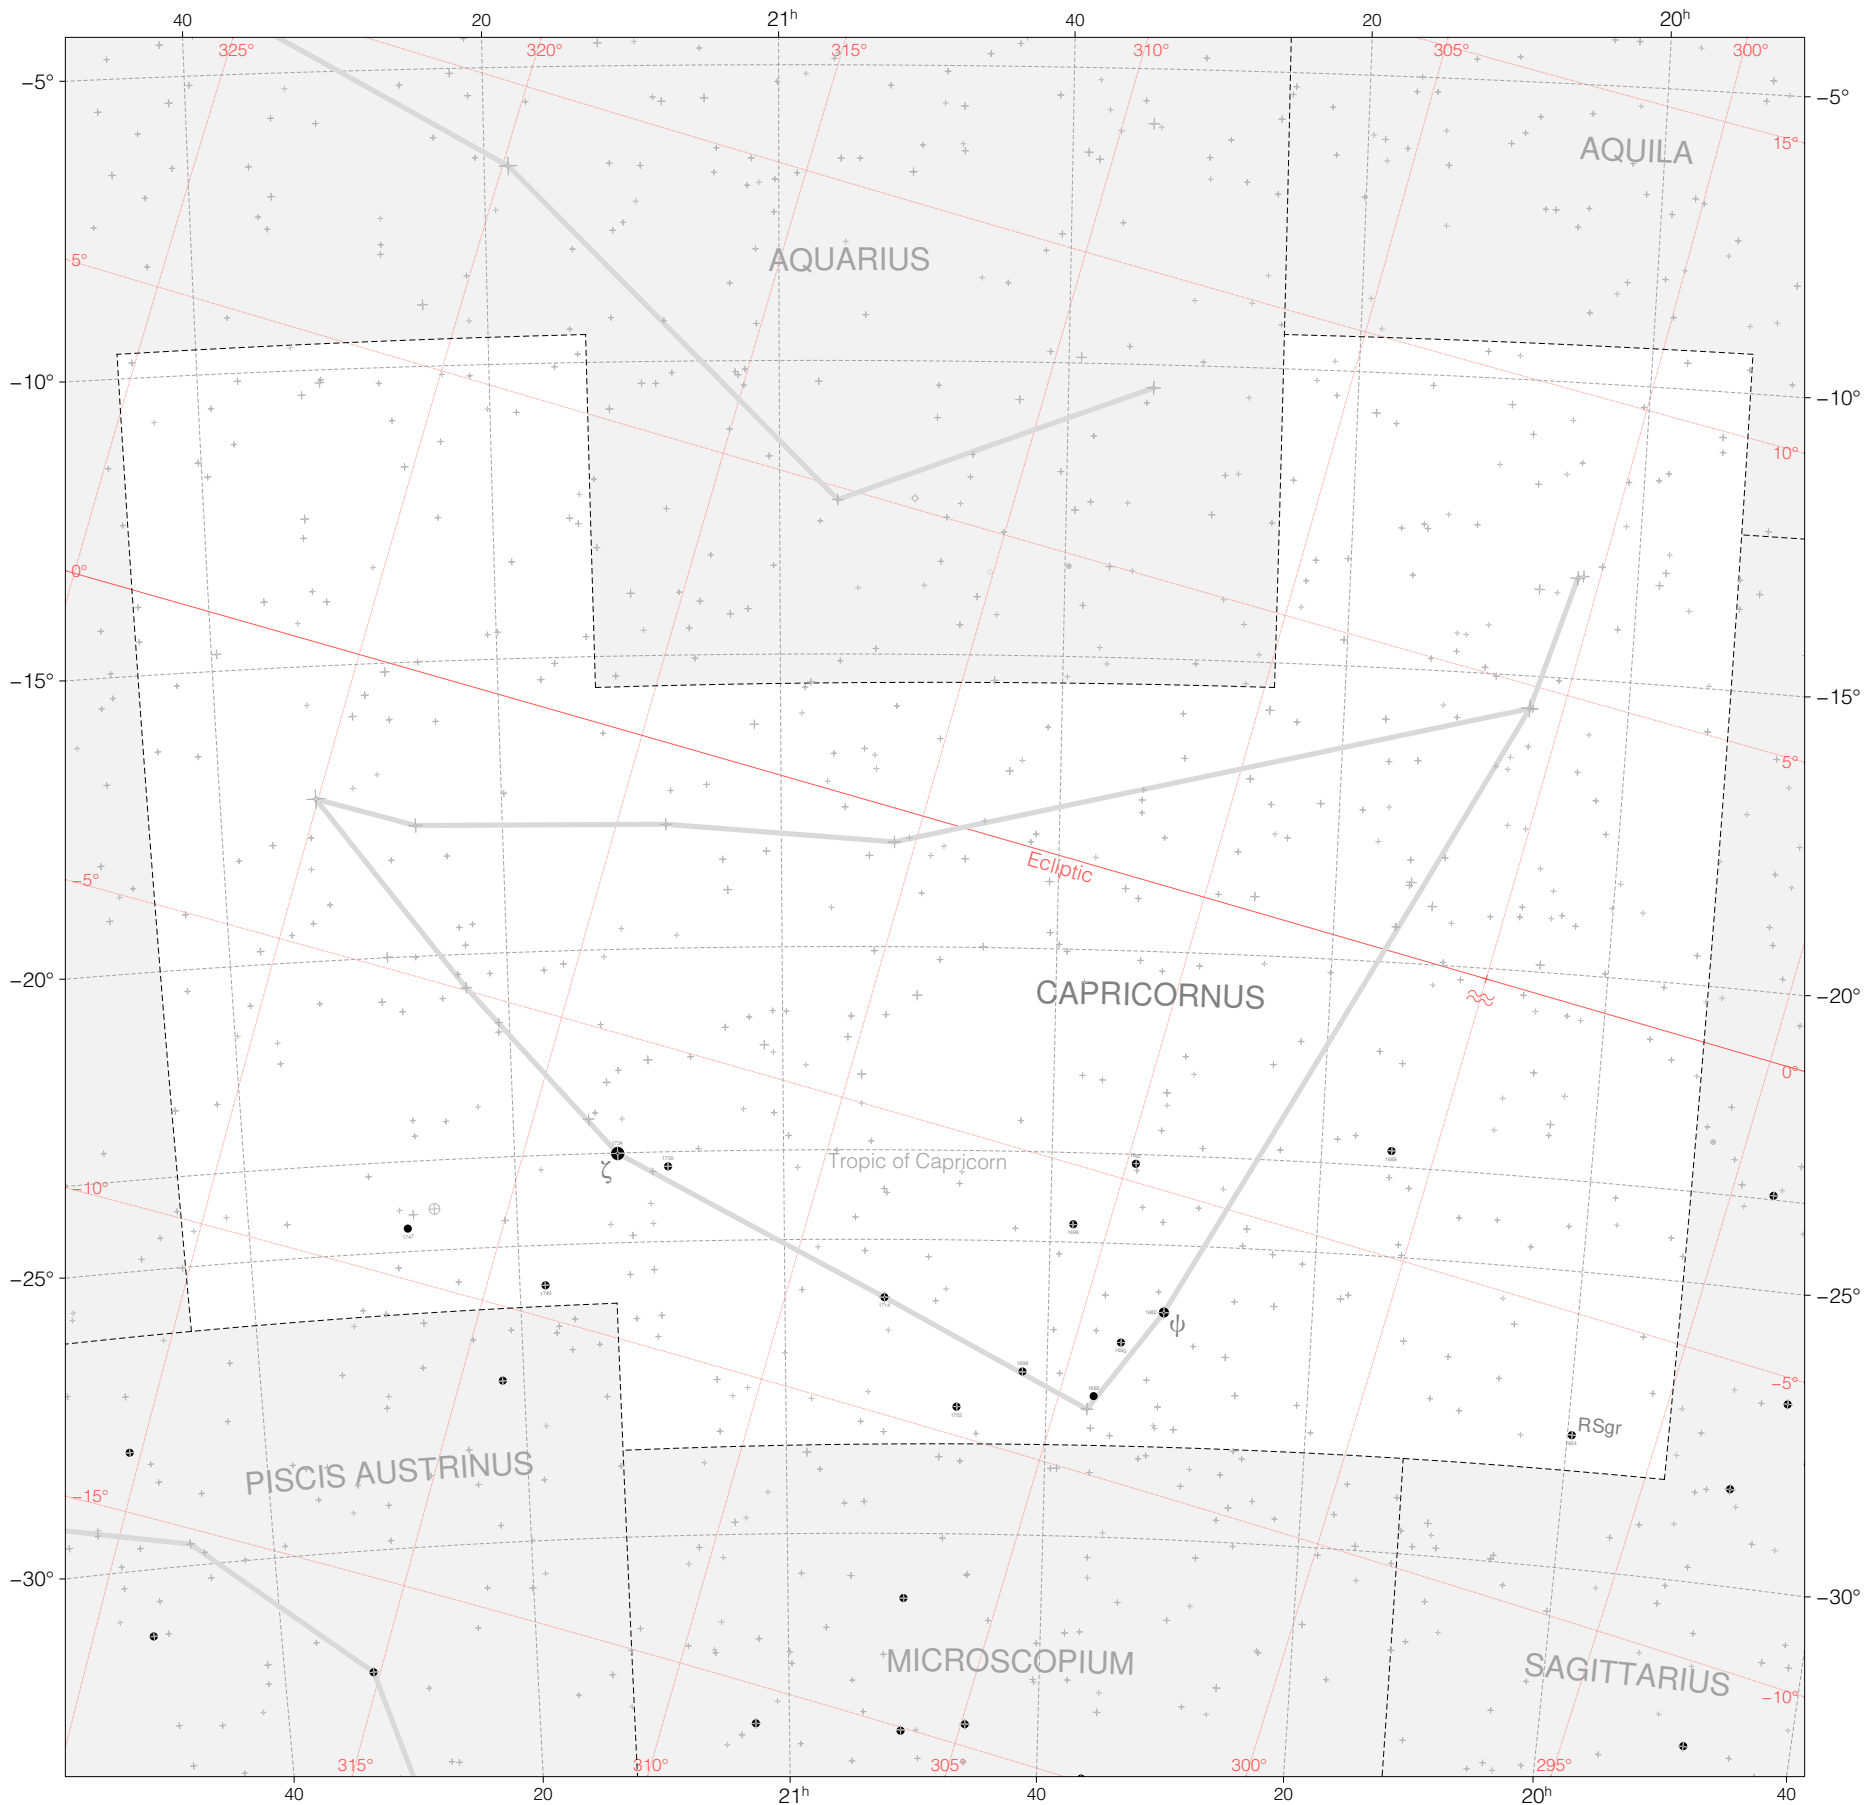

Lacaille Stars in Capricornus

Magnitudes: 1 2 3 4 5 6 7

Versions: ● ✦ ✧
LAC HIP SAO

Scale at center: 0° 2° 4°