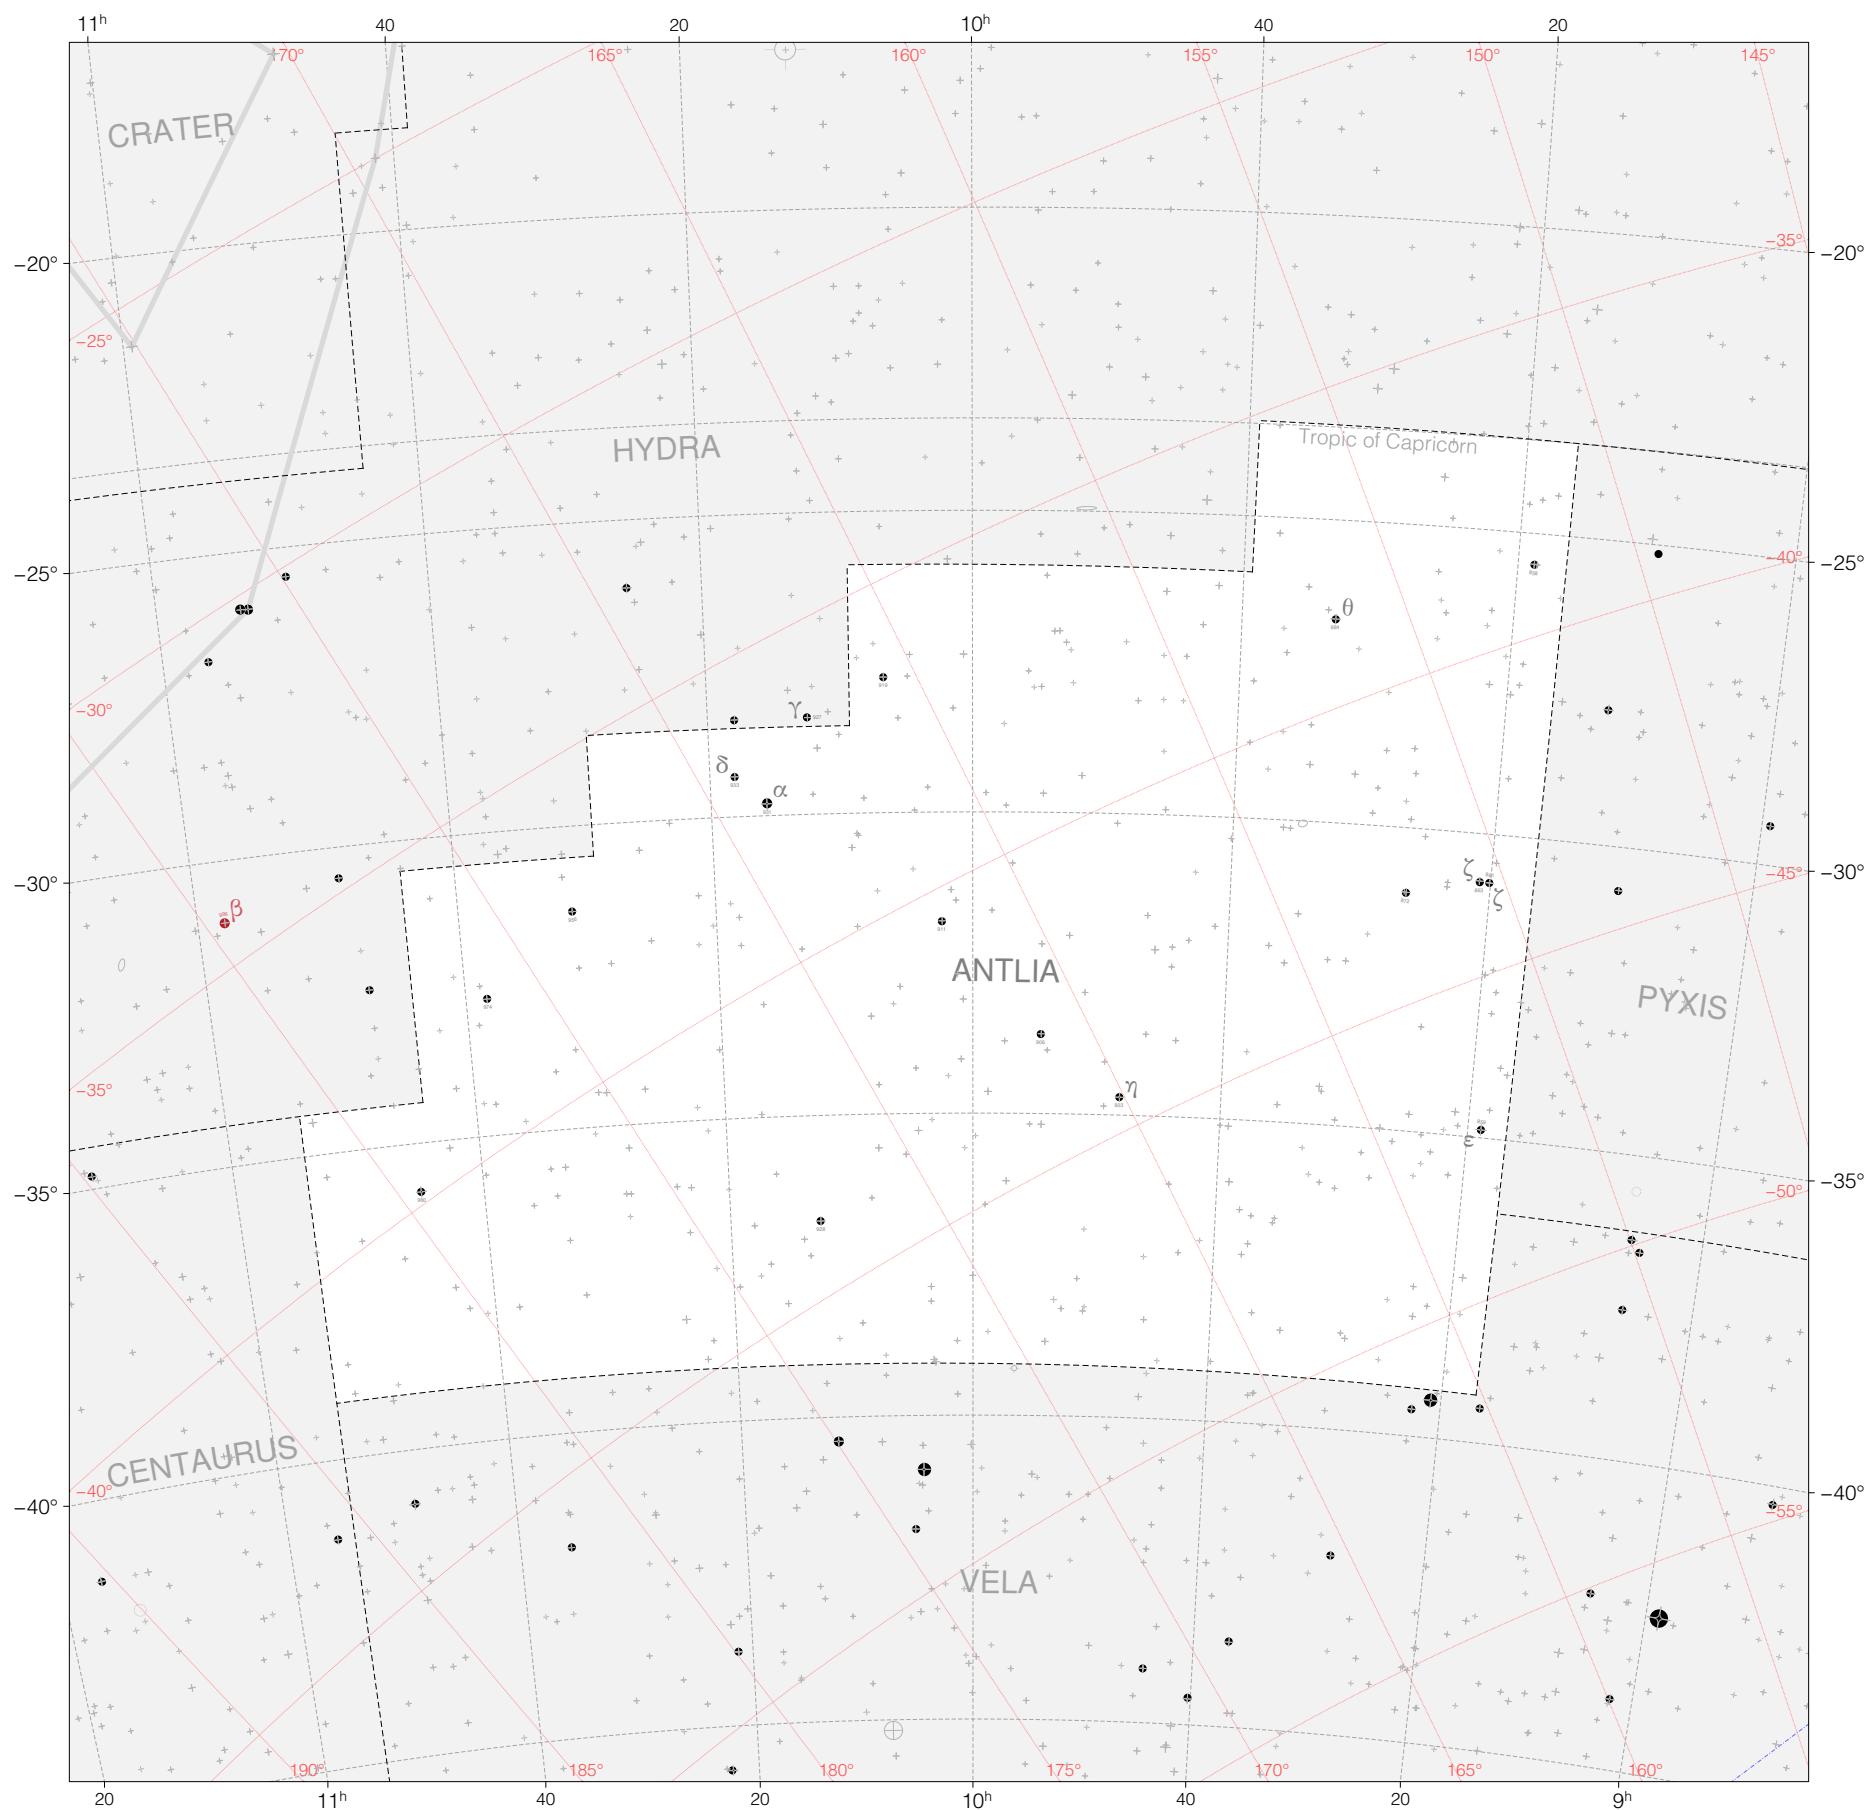

Lacaille Stars in Antlia

Magnitudes: 1 2 3 4 5 6 7

Versions: LAC HIP SAO

Scale at center: 0° 2° 4°