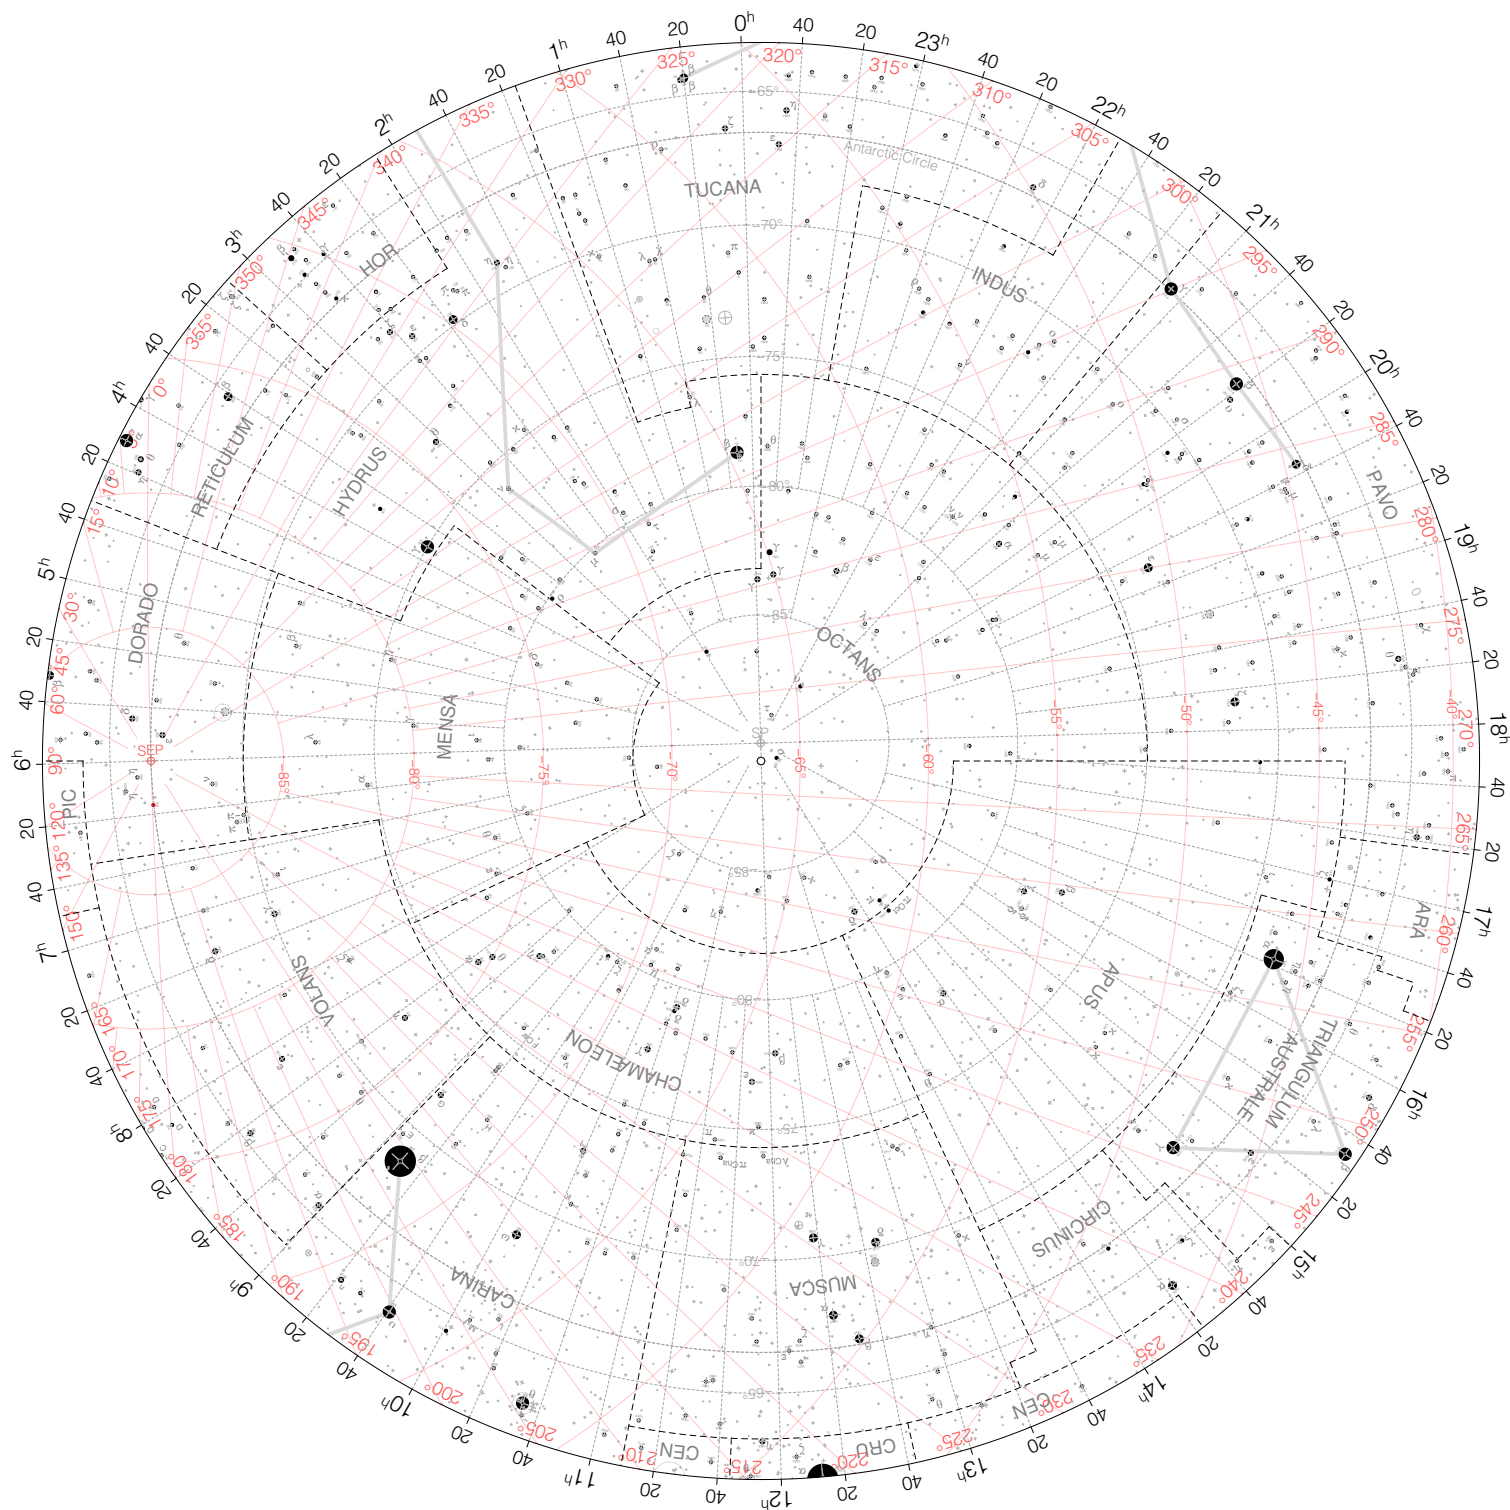

Lacaille Stars from 0h to 24h and -90° to -65°

Magnitudes: ●●●●●●
1 2 3 4 5 6 7

Legend: ● LAC ✈ HIP ✈ SAO

Coordinates: 1750-01-01 (Gregorian)