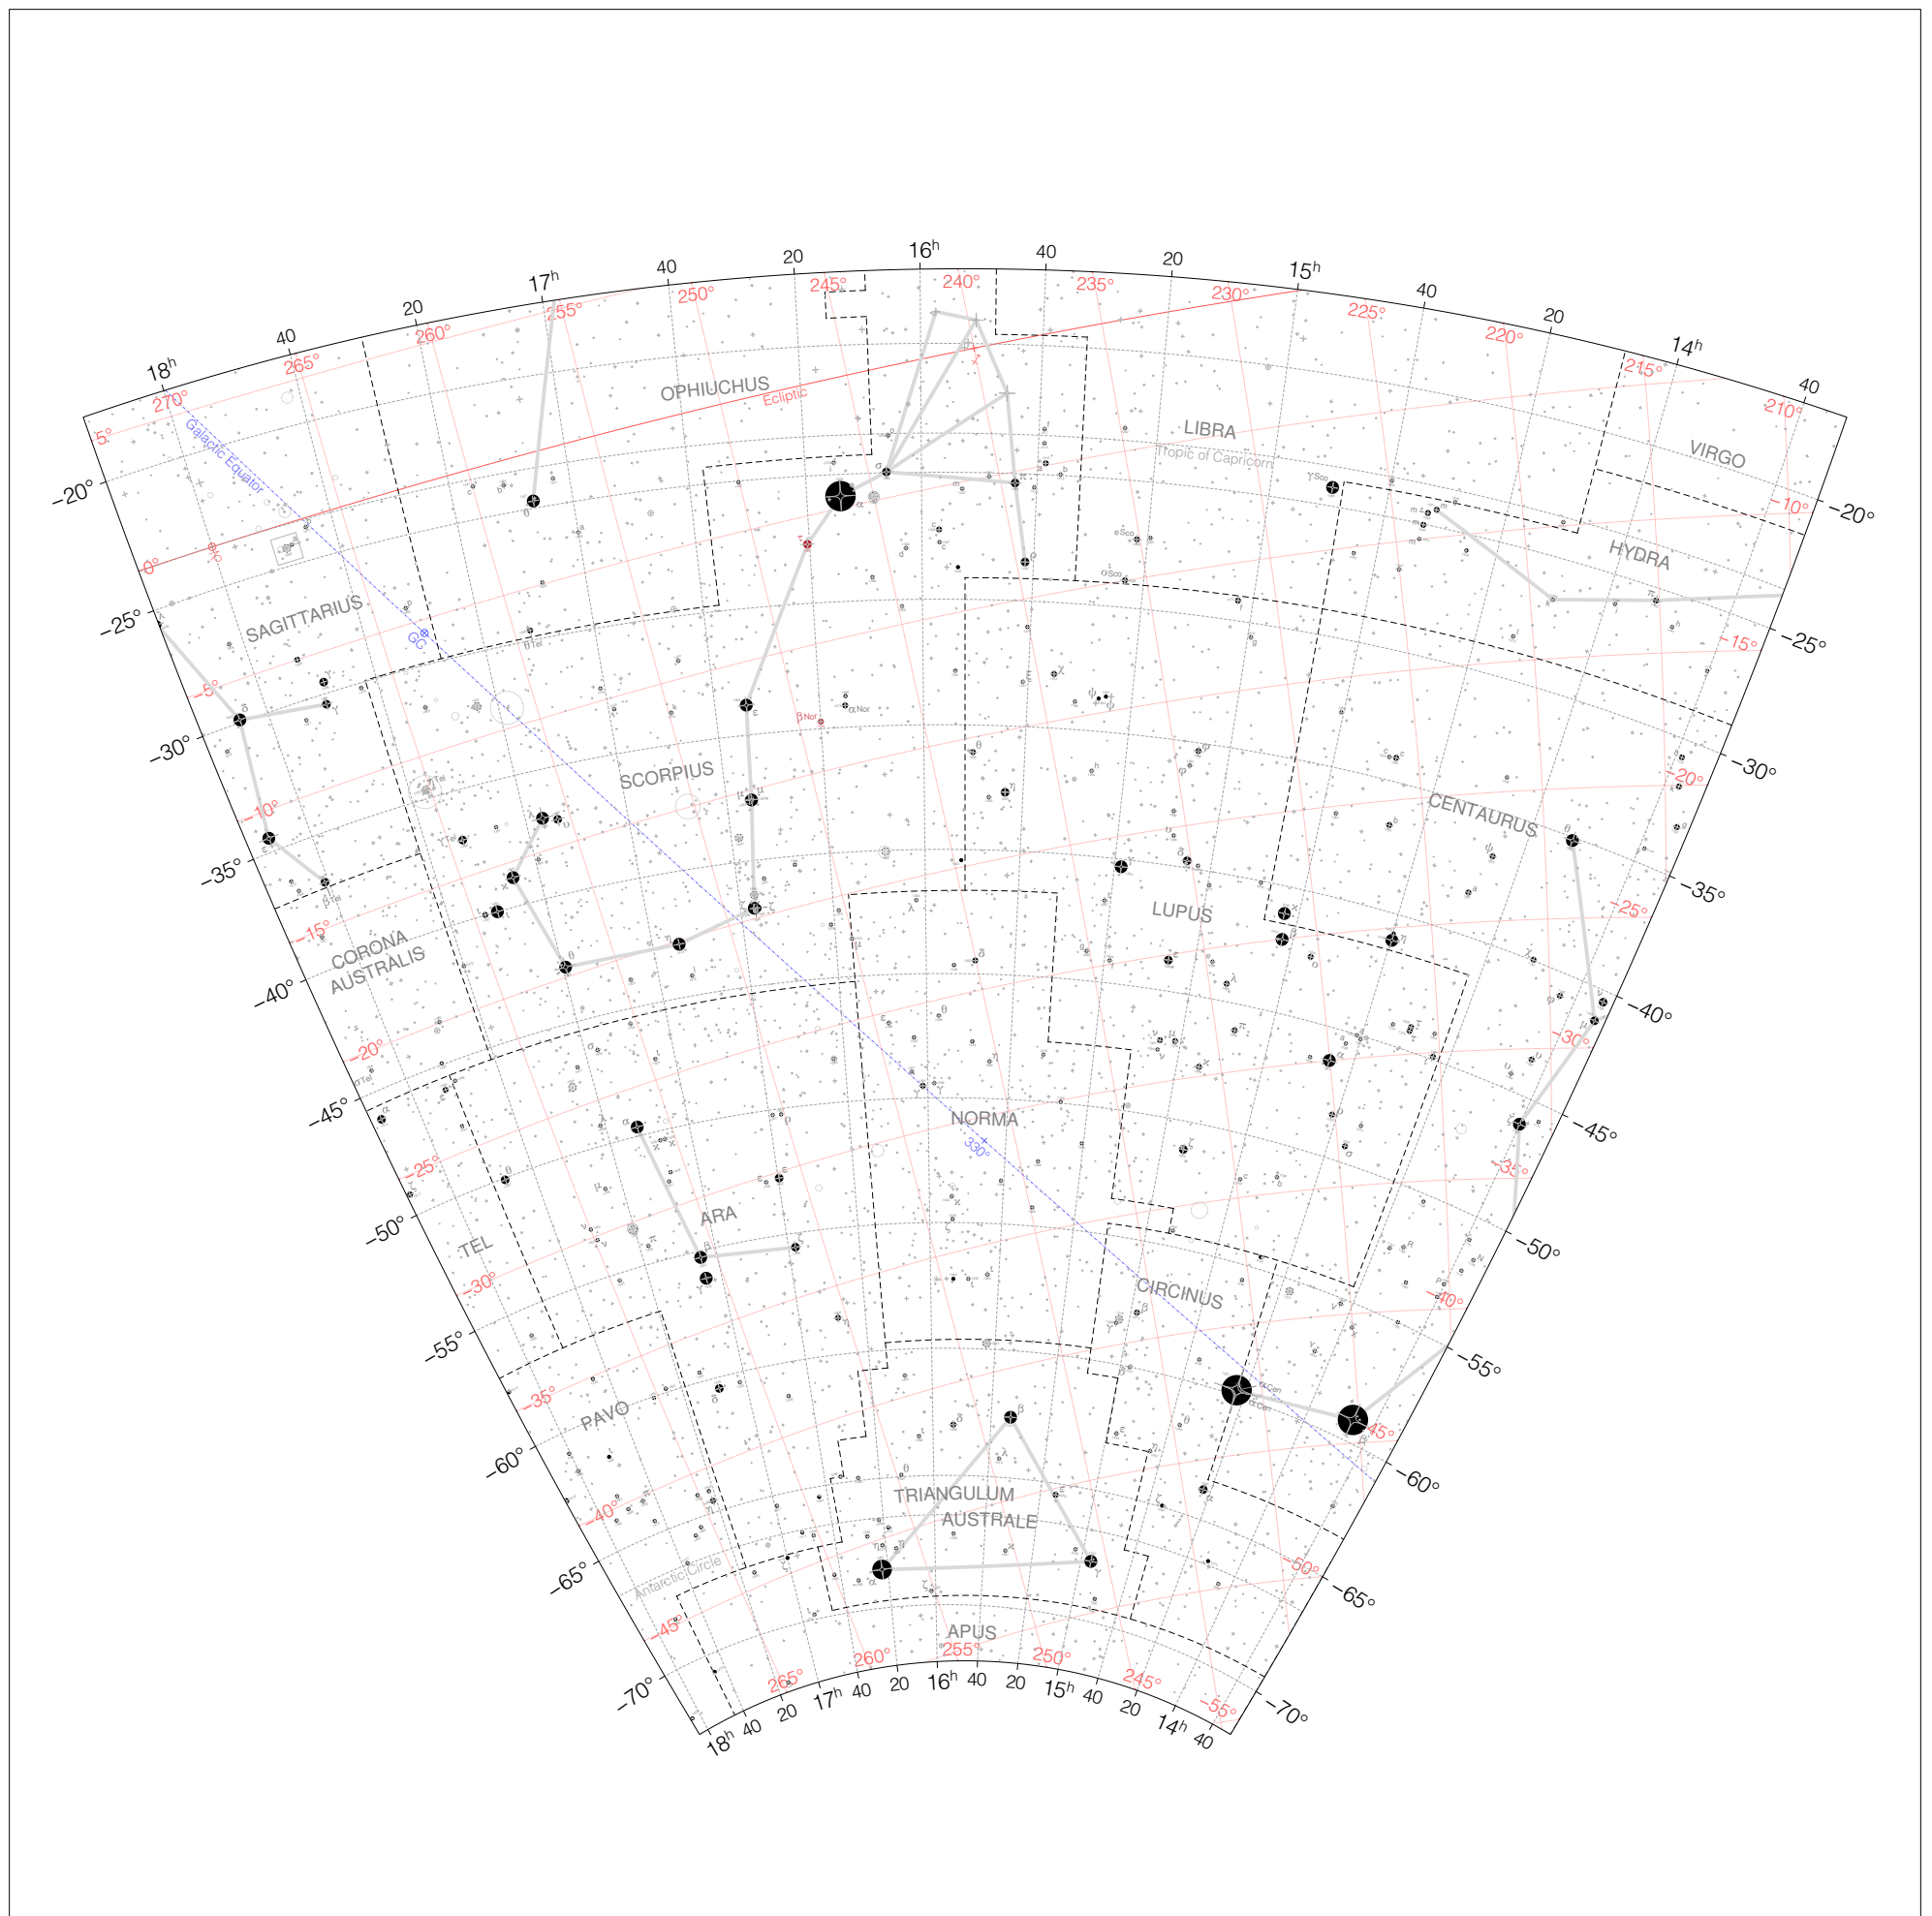

Lacaille Stars from 14h to 18h and -70° to -20°

Magnitudes: ●●●●●●
1 2 3 4 5 6 7

Legend: ● ✎ ✎ ✎
LAC HIP SAO

Coordinates: 1750-01-01 (Gregorian)