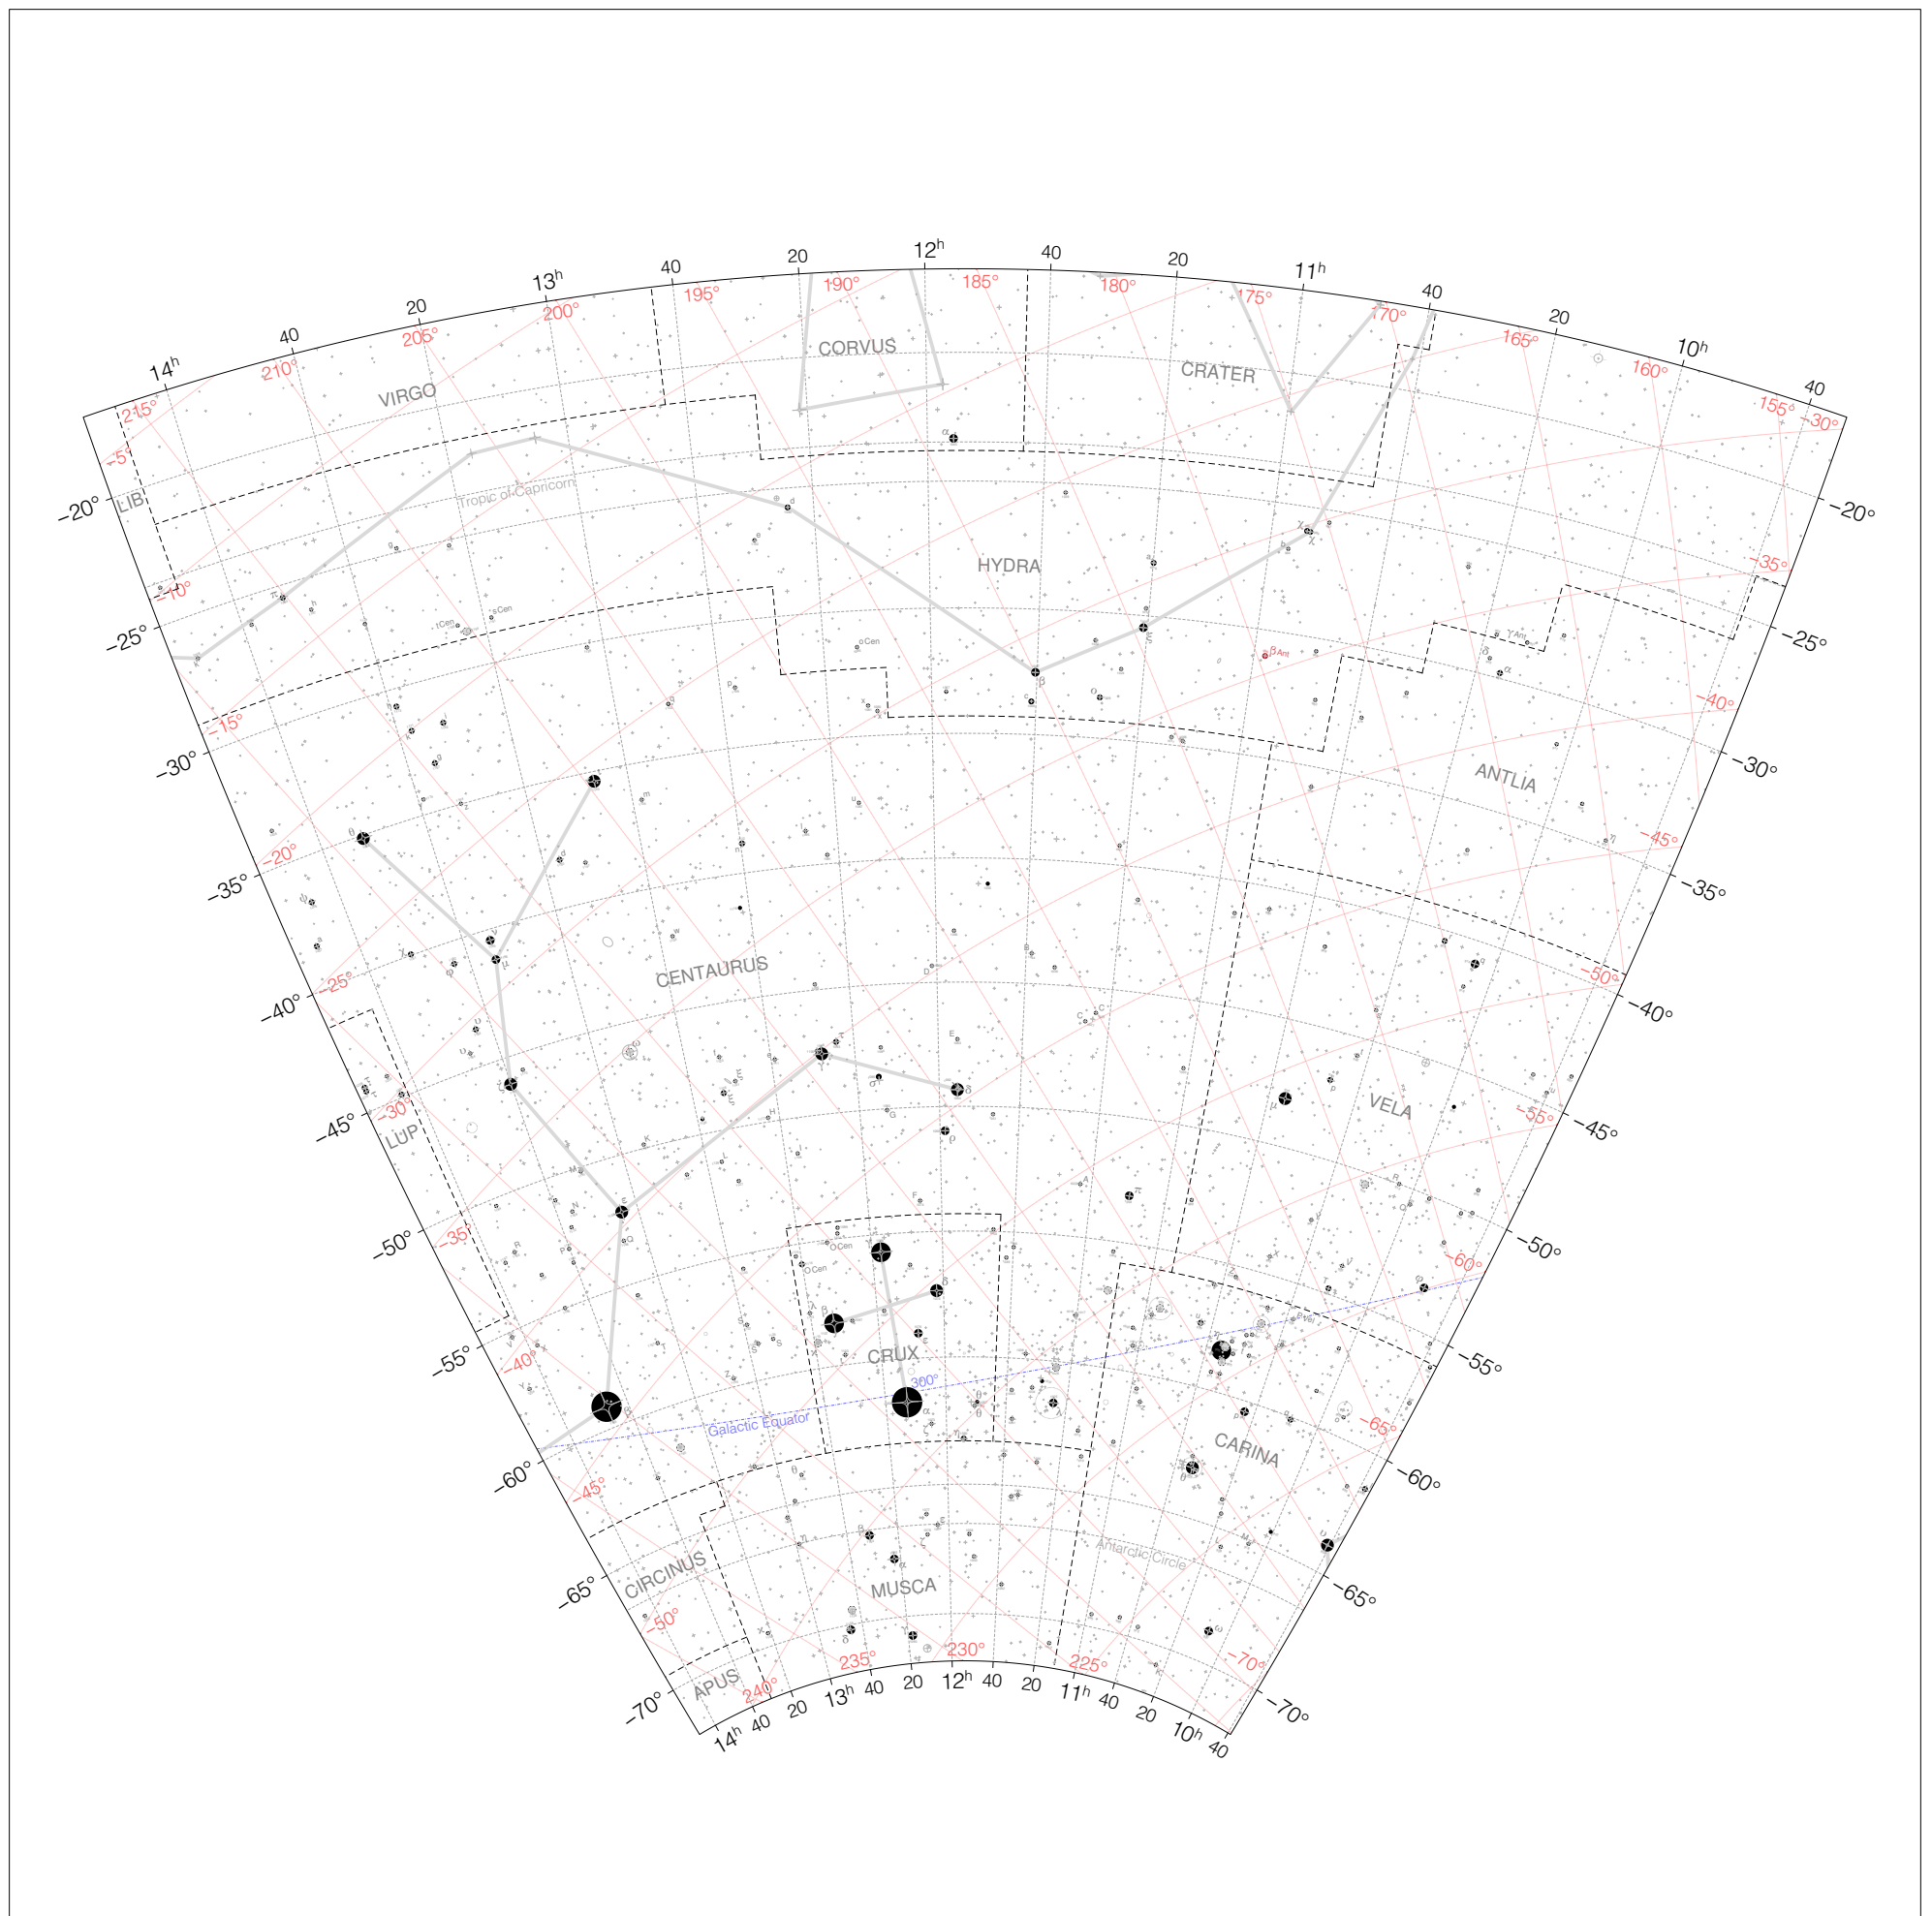

Lacaille Stars from 10h to 14h and -70° to -20°

Magnitudes: ●●●●●●●
1 2 3 4 5 6 7

Legend: ● ✈ ✈ ✈
LAC HIP SAO

Coordinates: 1750-01-01 (Gregorian)