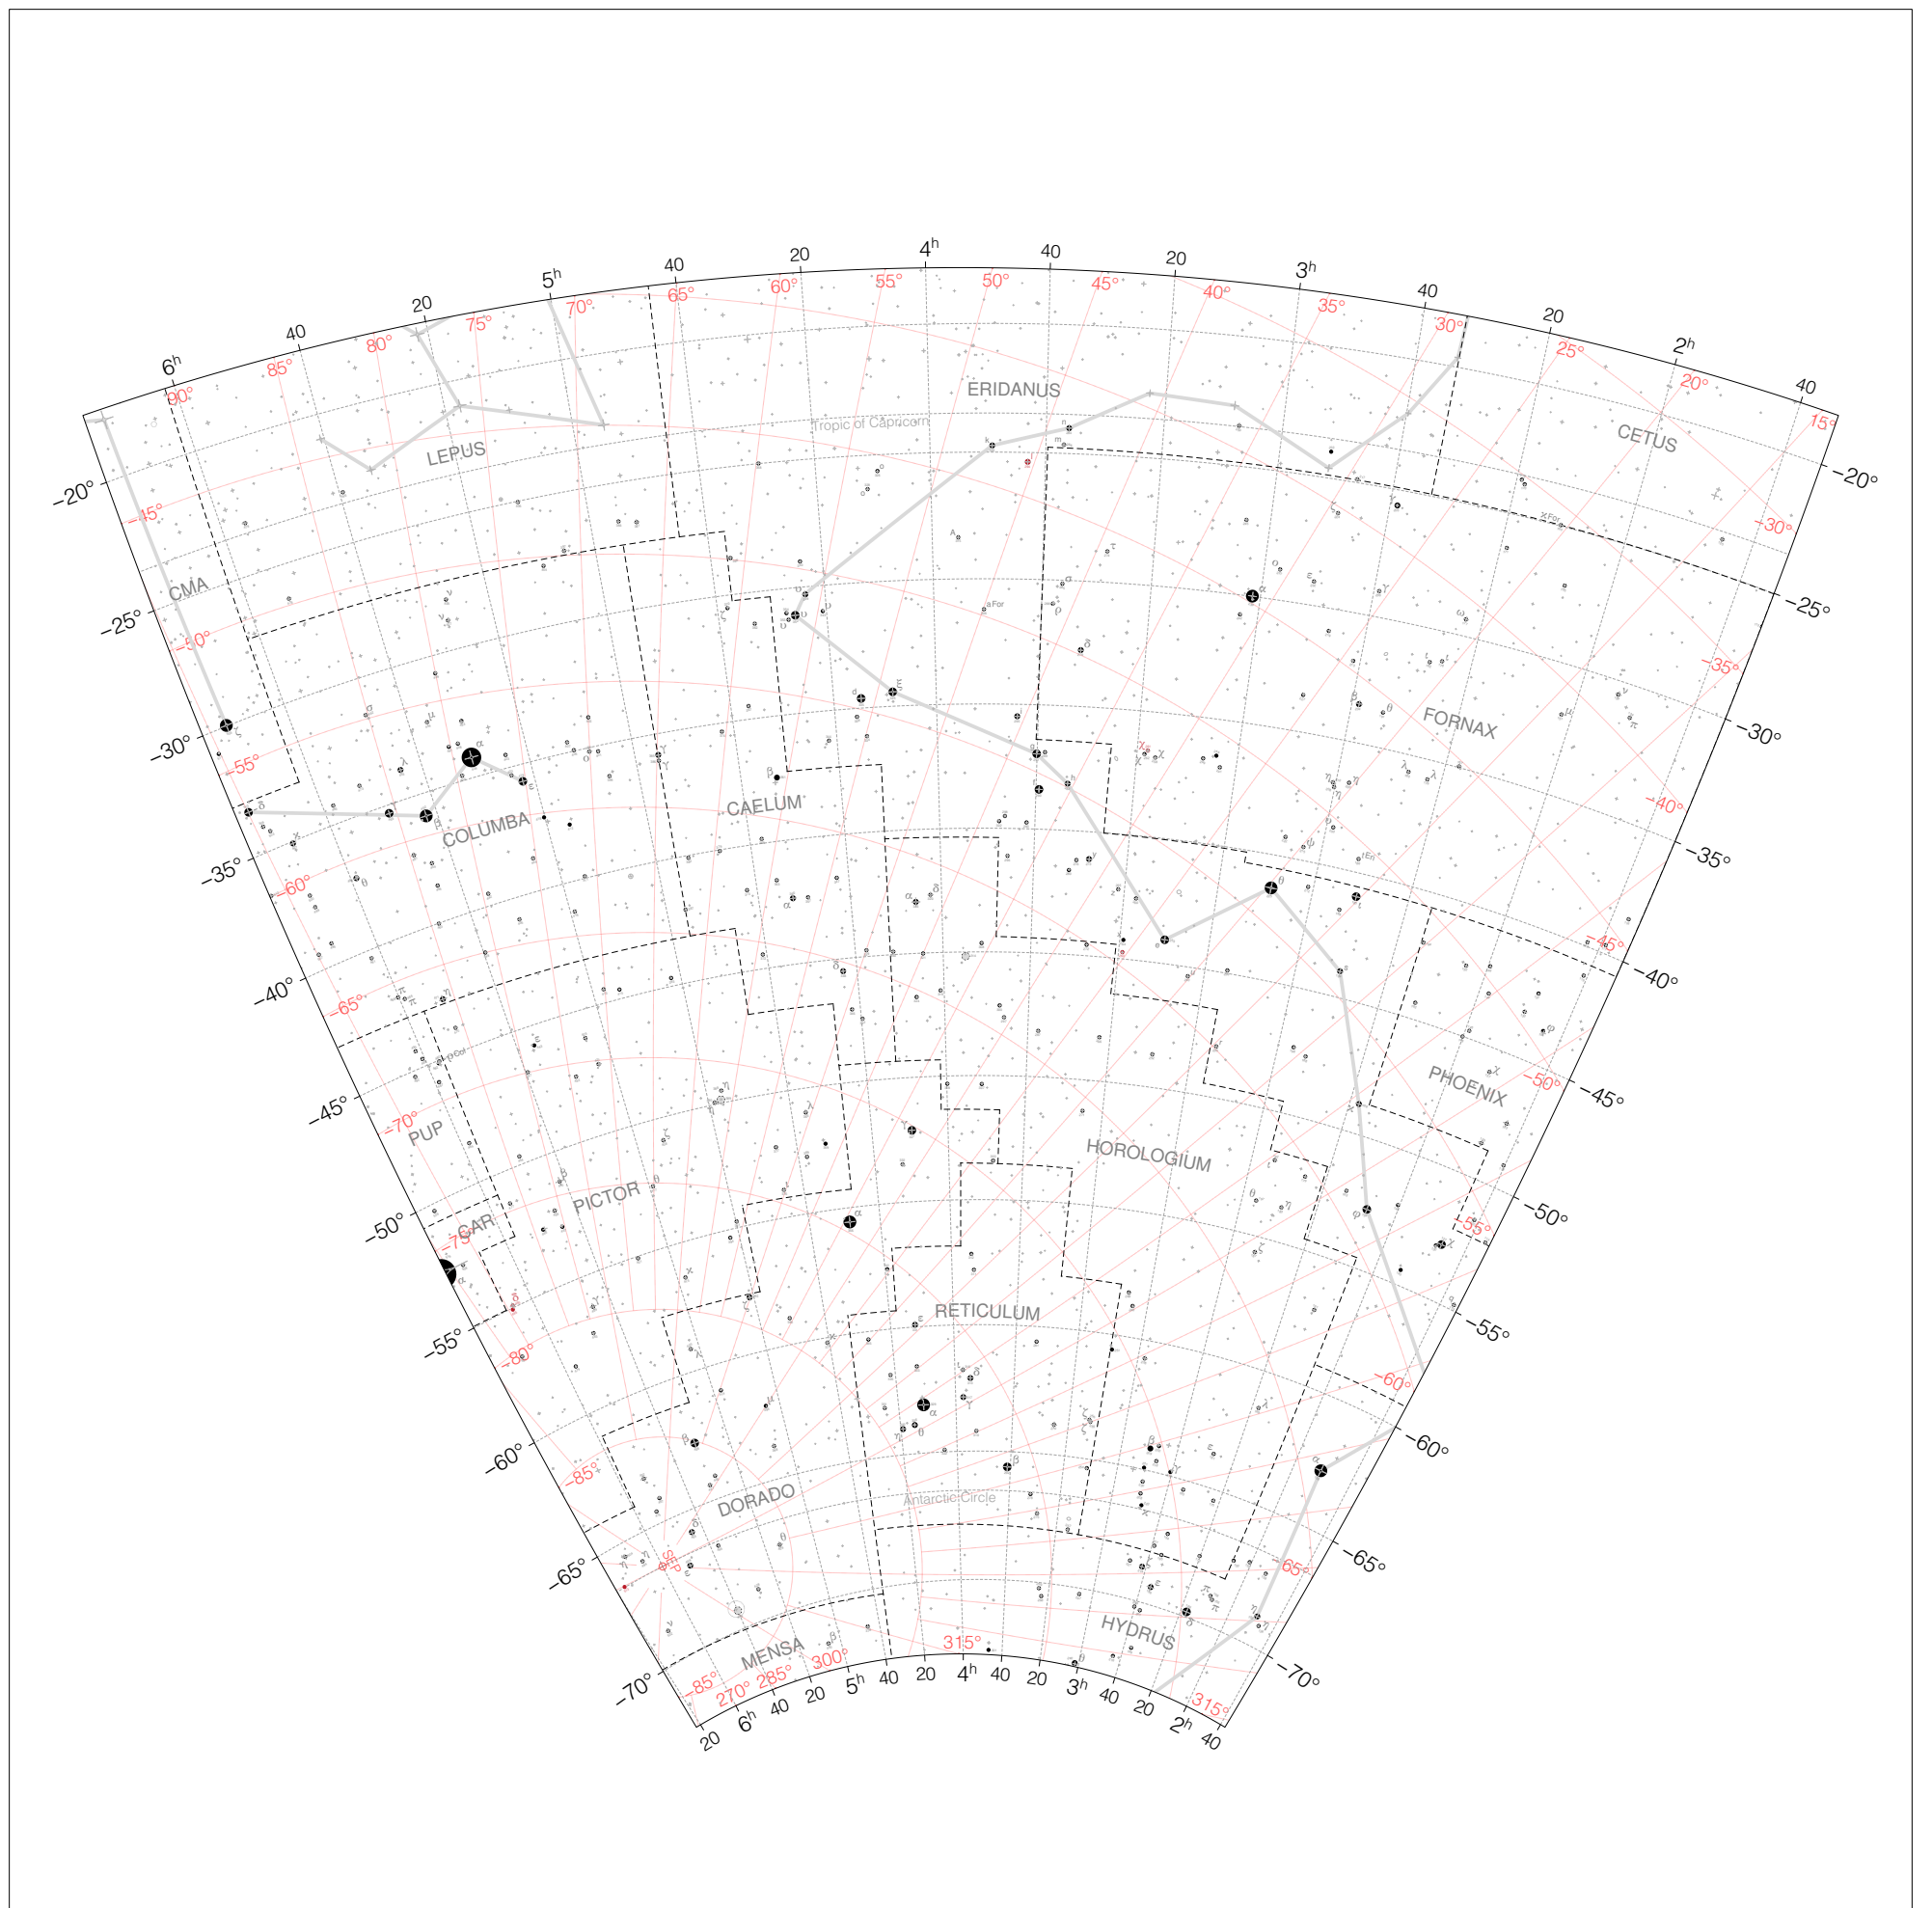

# Lacaille Stars from 2h to 6h and $-70^\circ$ to $-20^\circ$

Magnitudes: ●●●●●●  
1 2 3 4 5 6 7

Legend: ● ▲ ×  
LAC HIP SAO

Coordinates: 1750-01-01 (Gregorian)