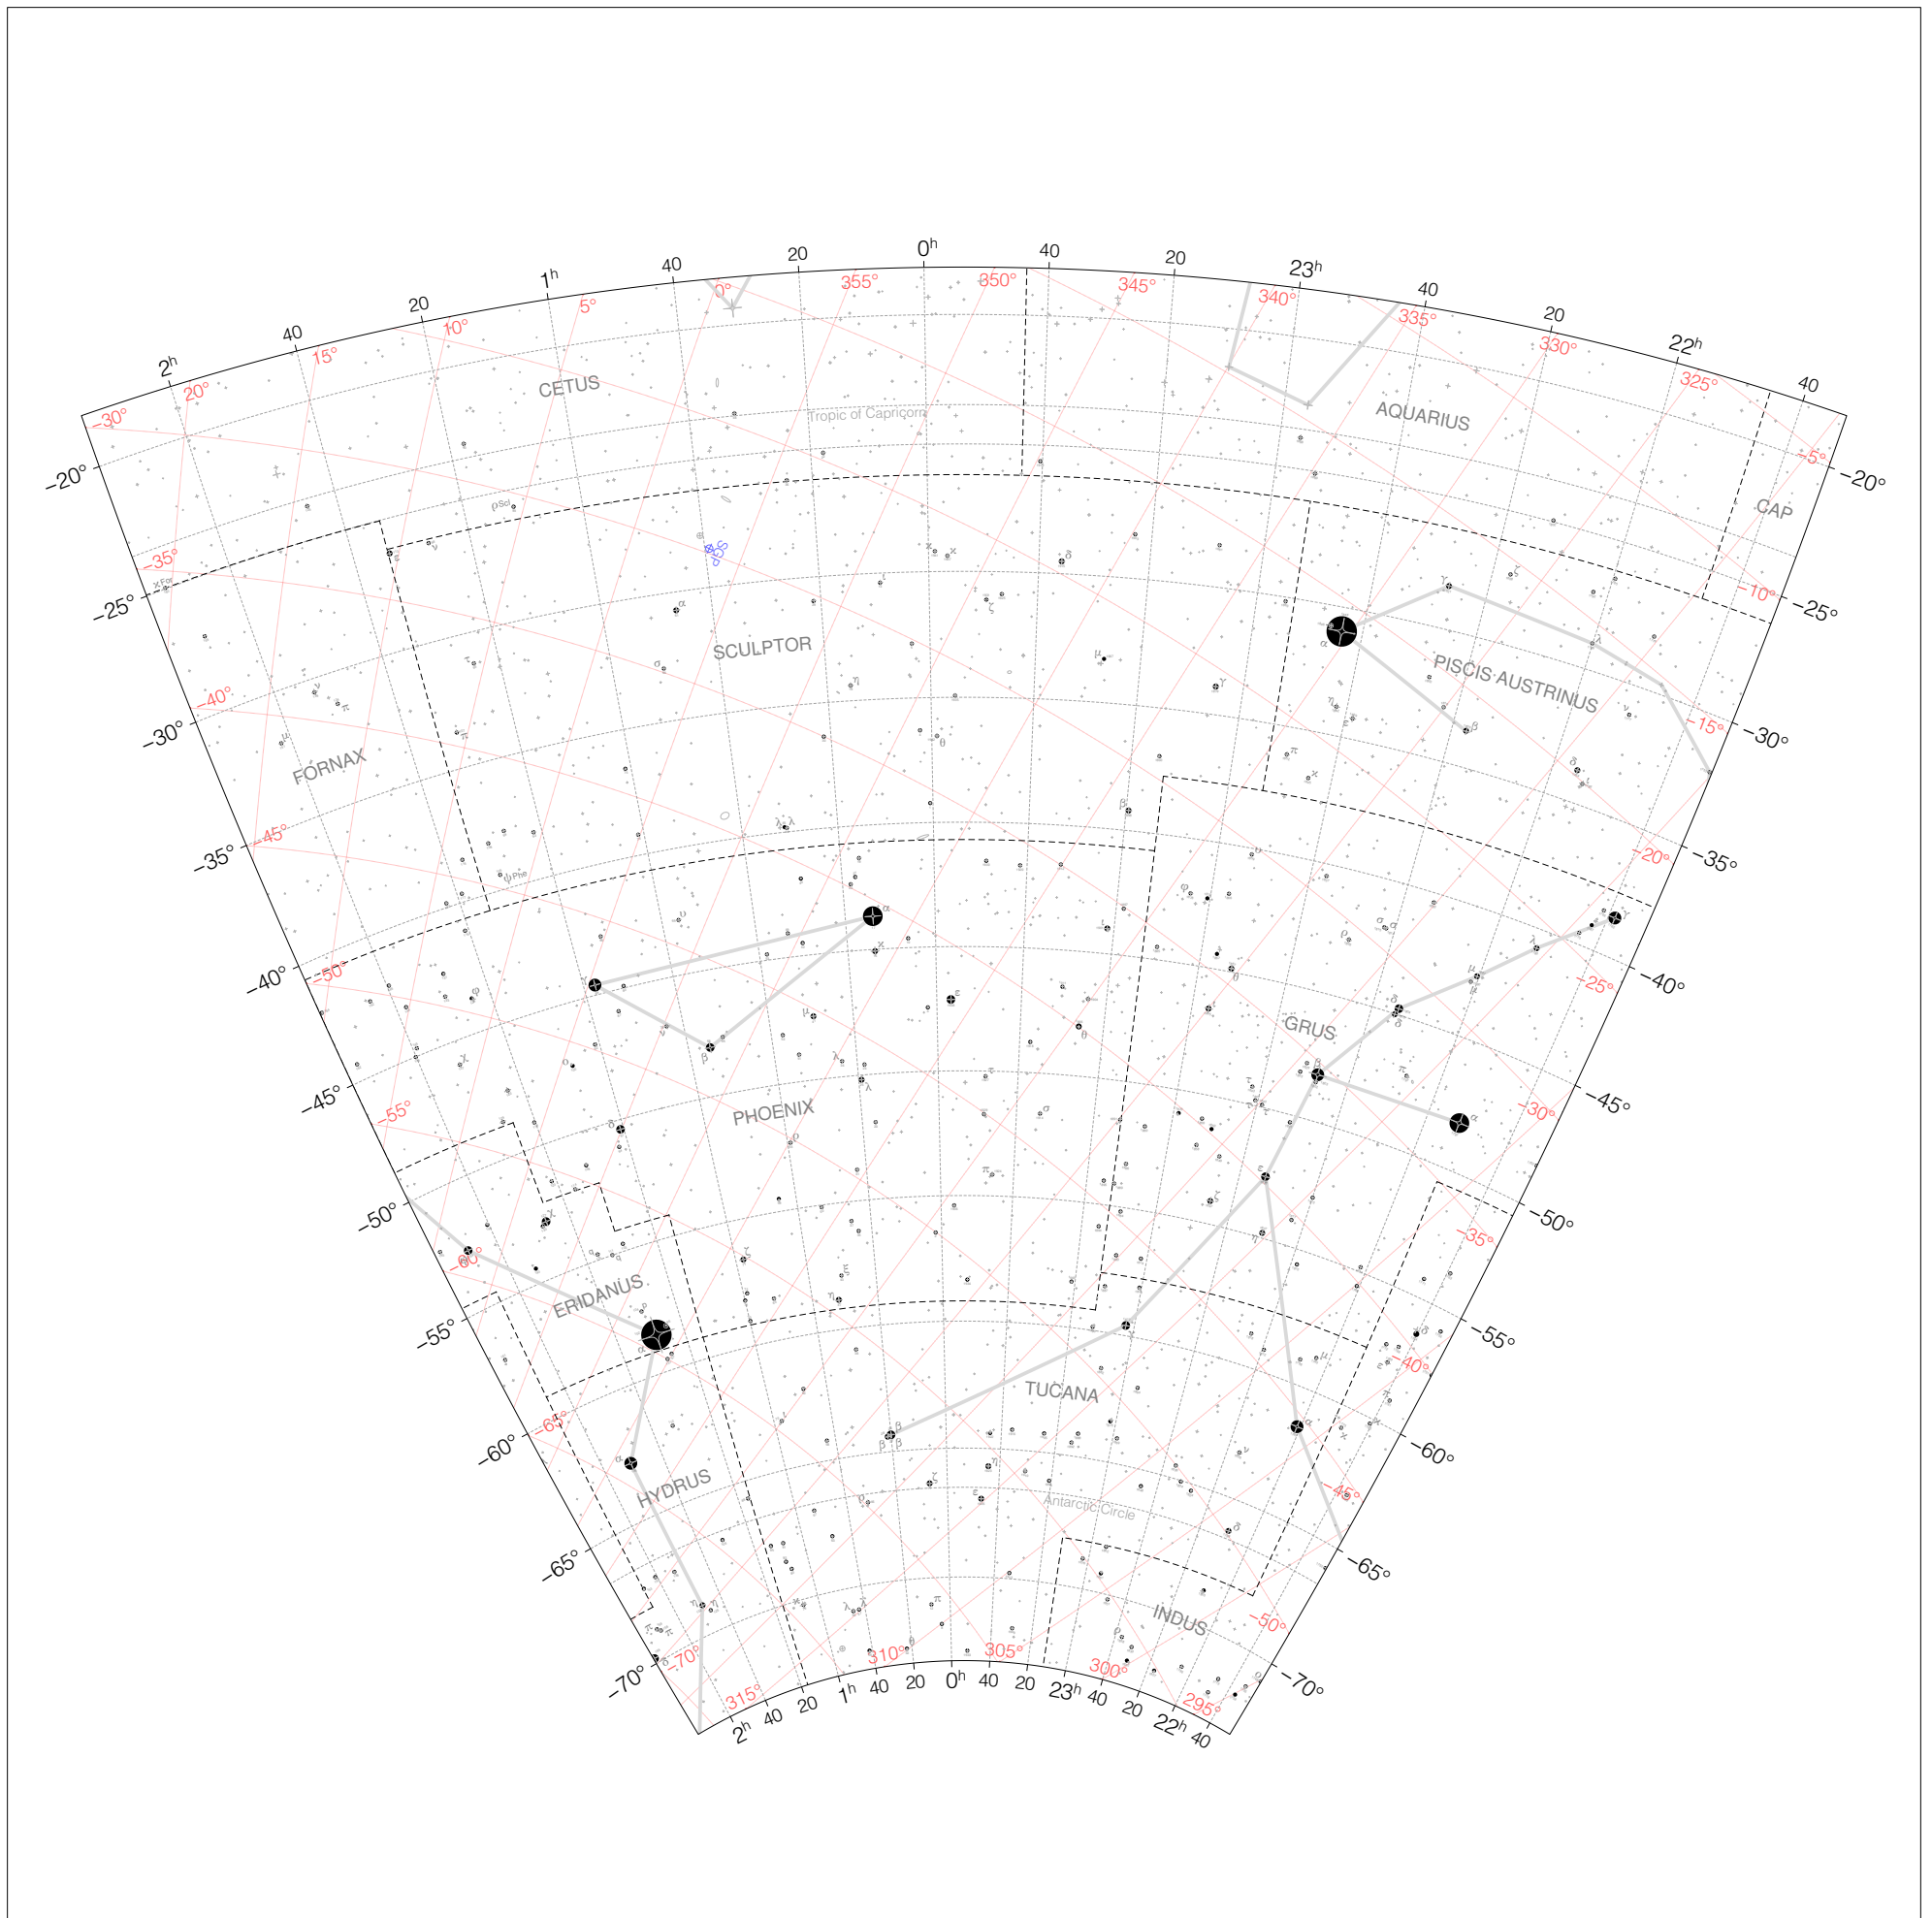

Lacaille Stars from 22h to 2h and -70° to -20°

Magnitudes: ●●●●●●
1 2 3 4 5 6 7

Legend: ● ✈ ✈
LAC HIP SAO

Coordinates: 1750-01-01 (Gregorian)