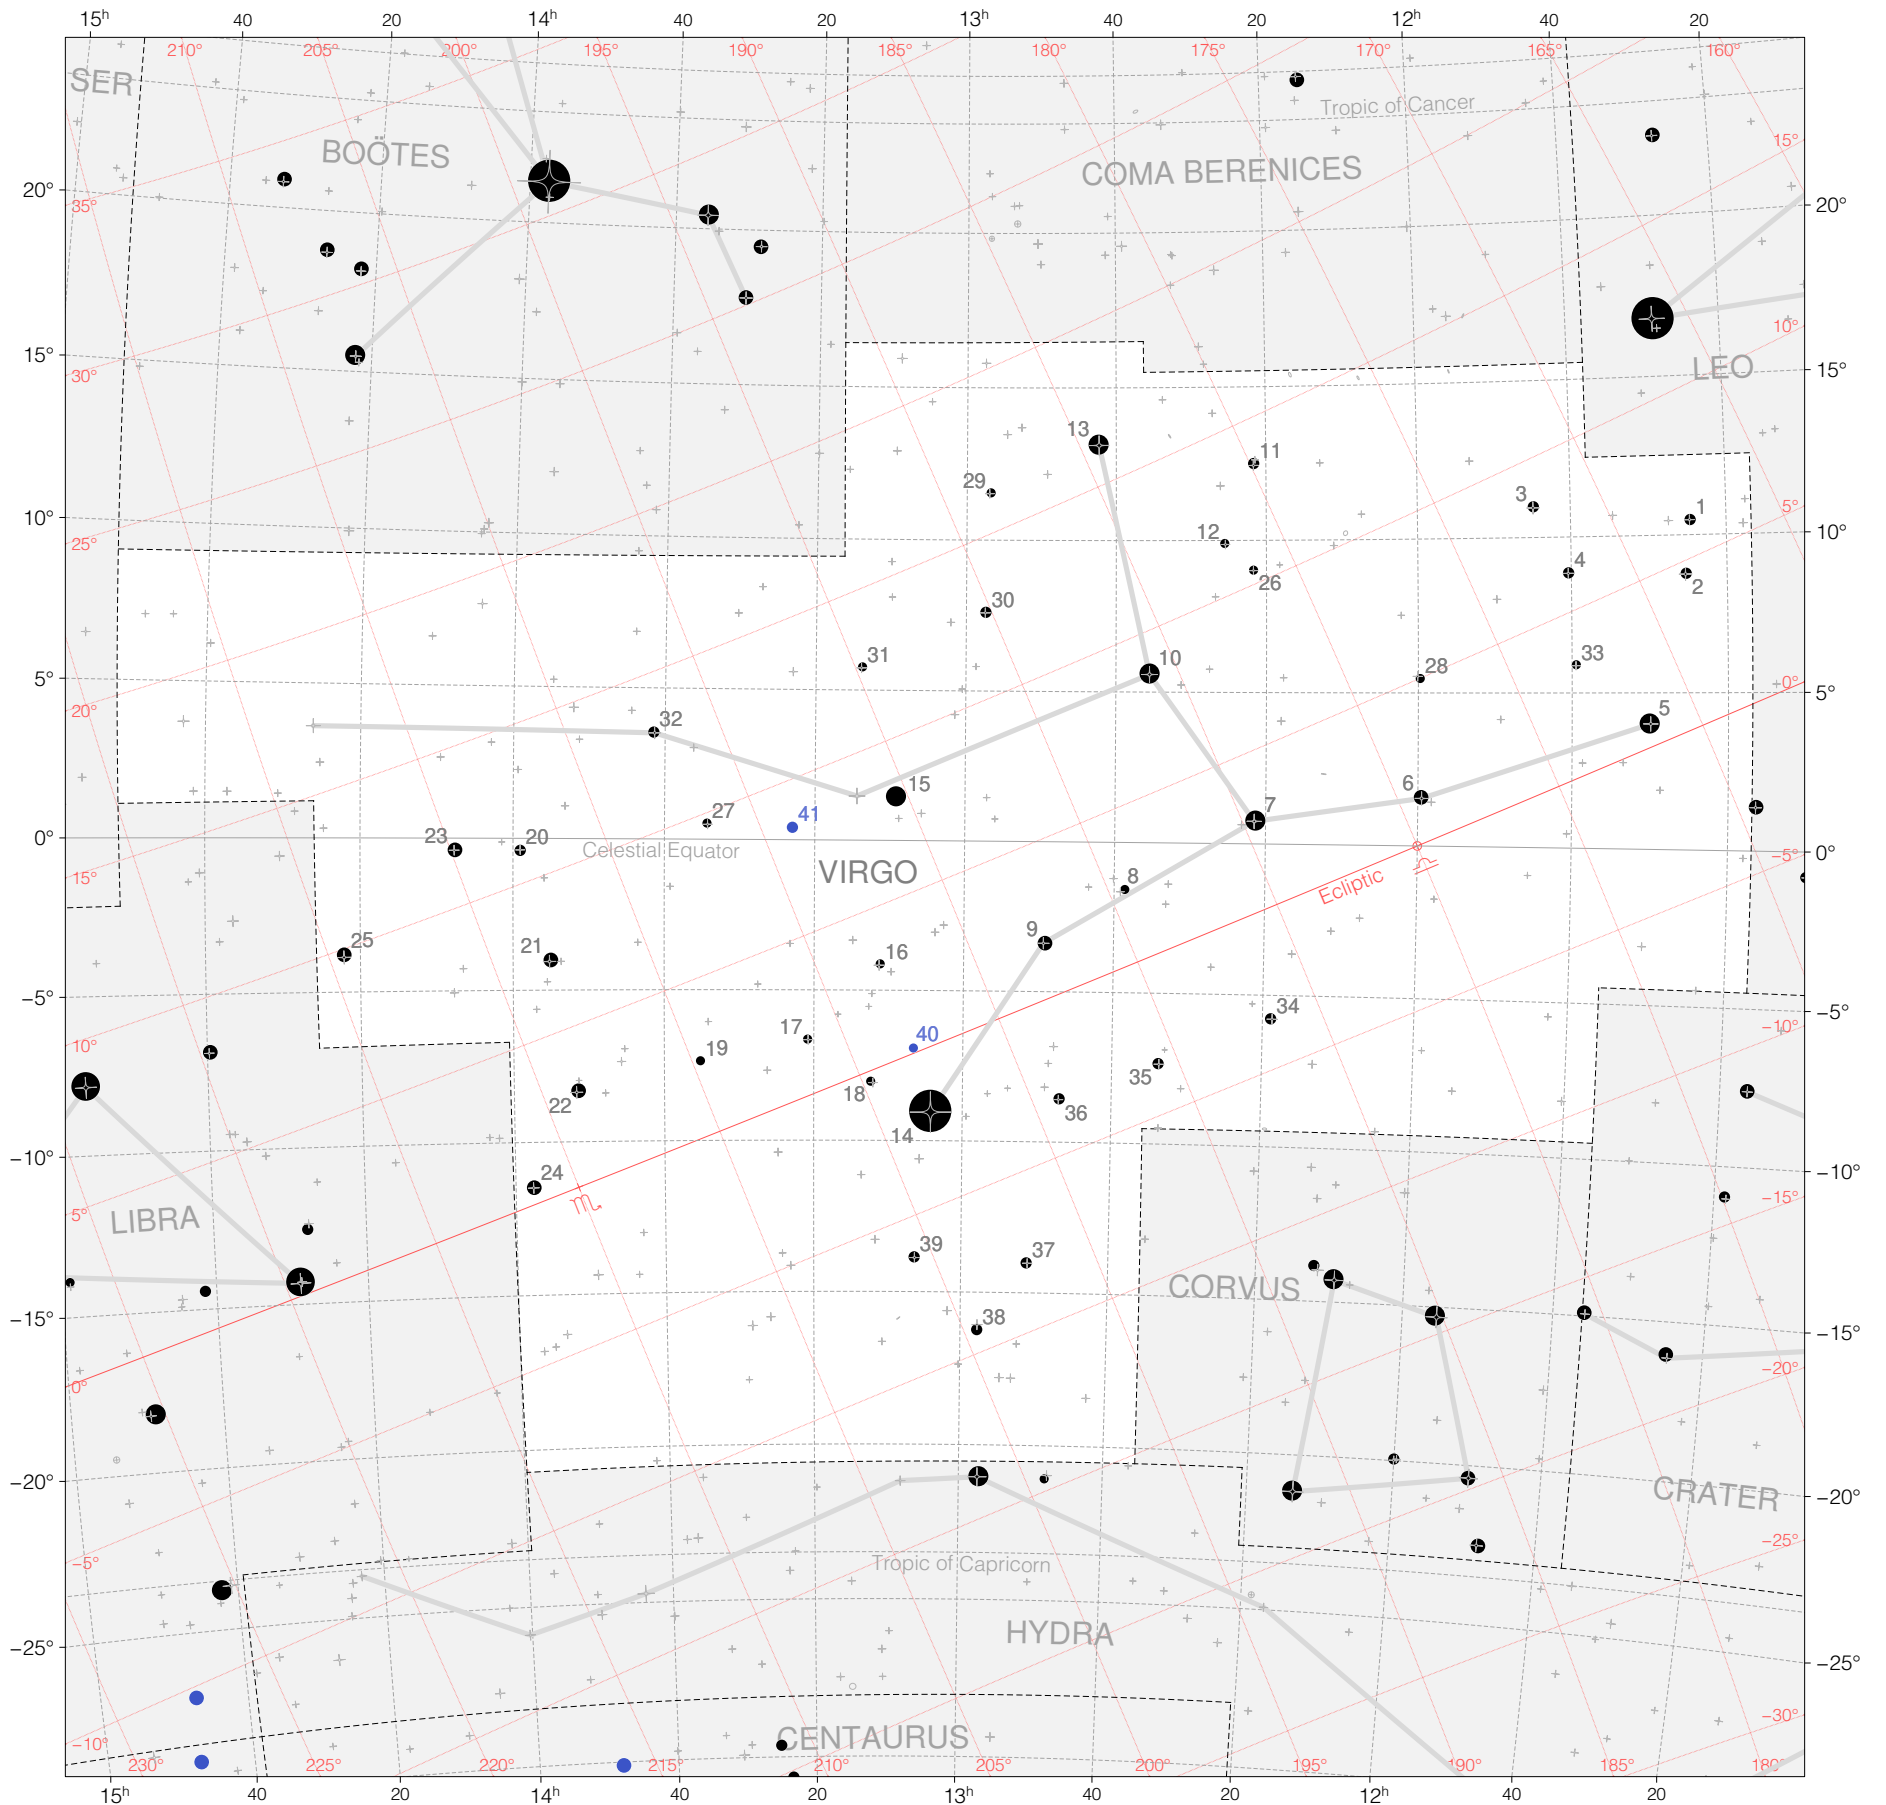

# Kepler Stars in Virgo

Magnitudes:  1 2 3 4 5 6 7

Versions:  K 2 3

Scale at center:  0° 2° 4°