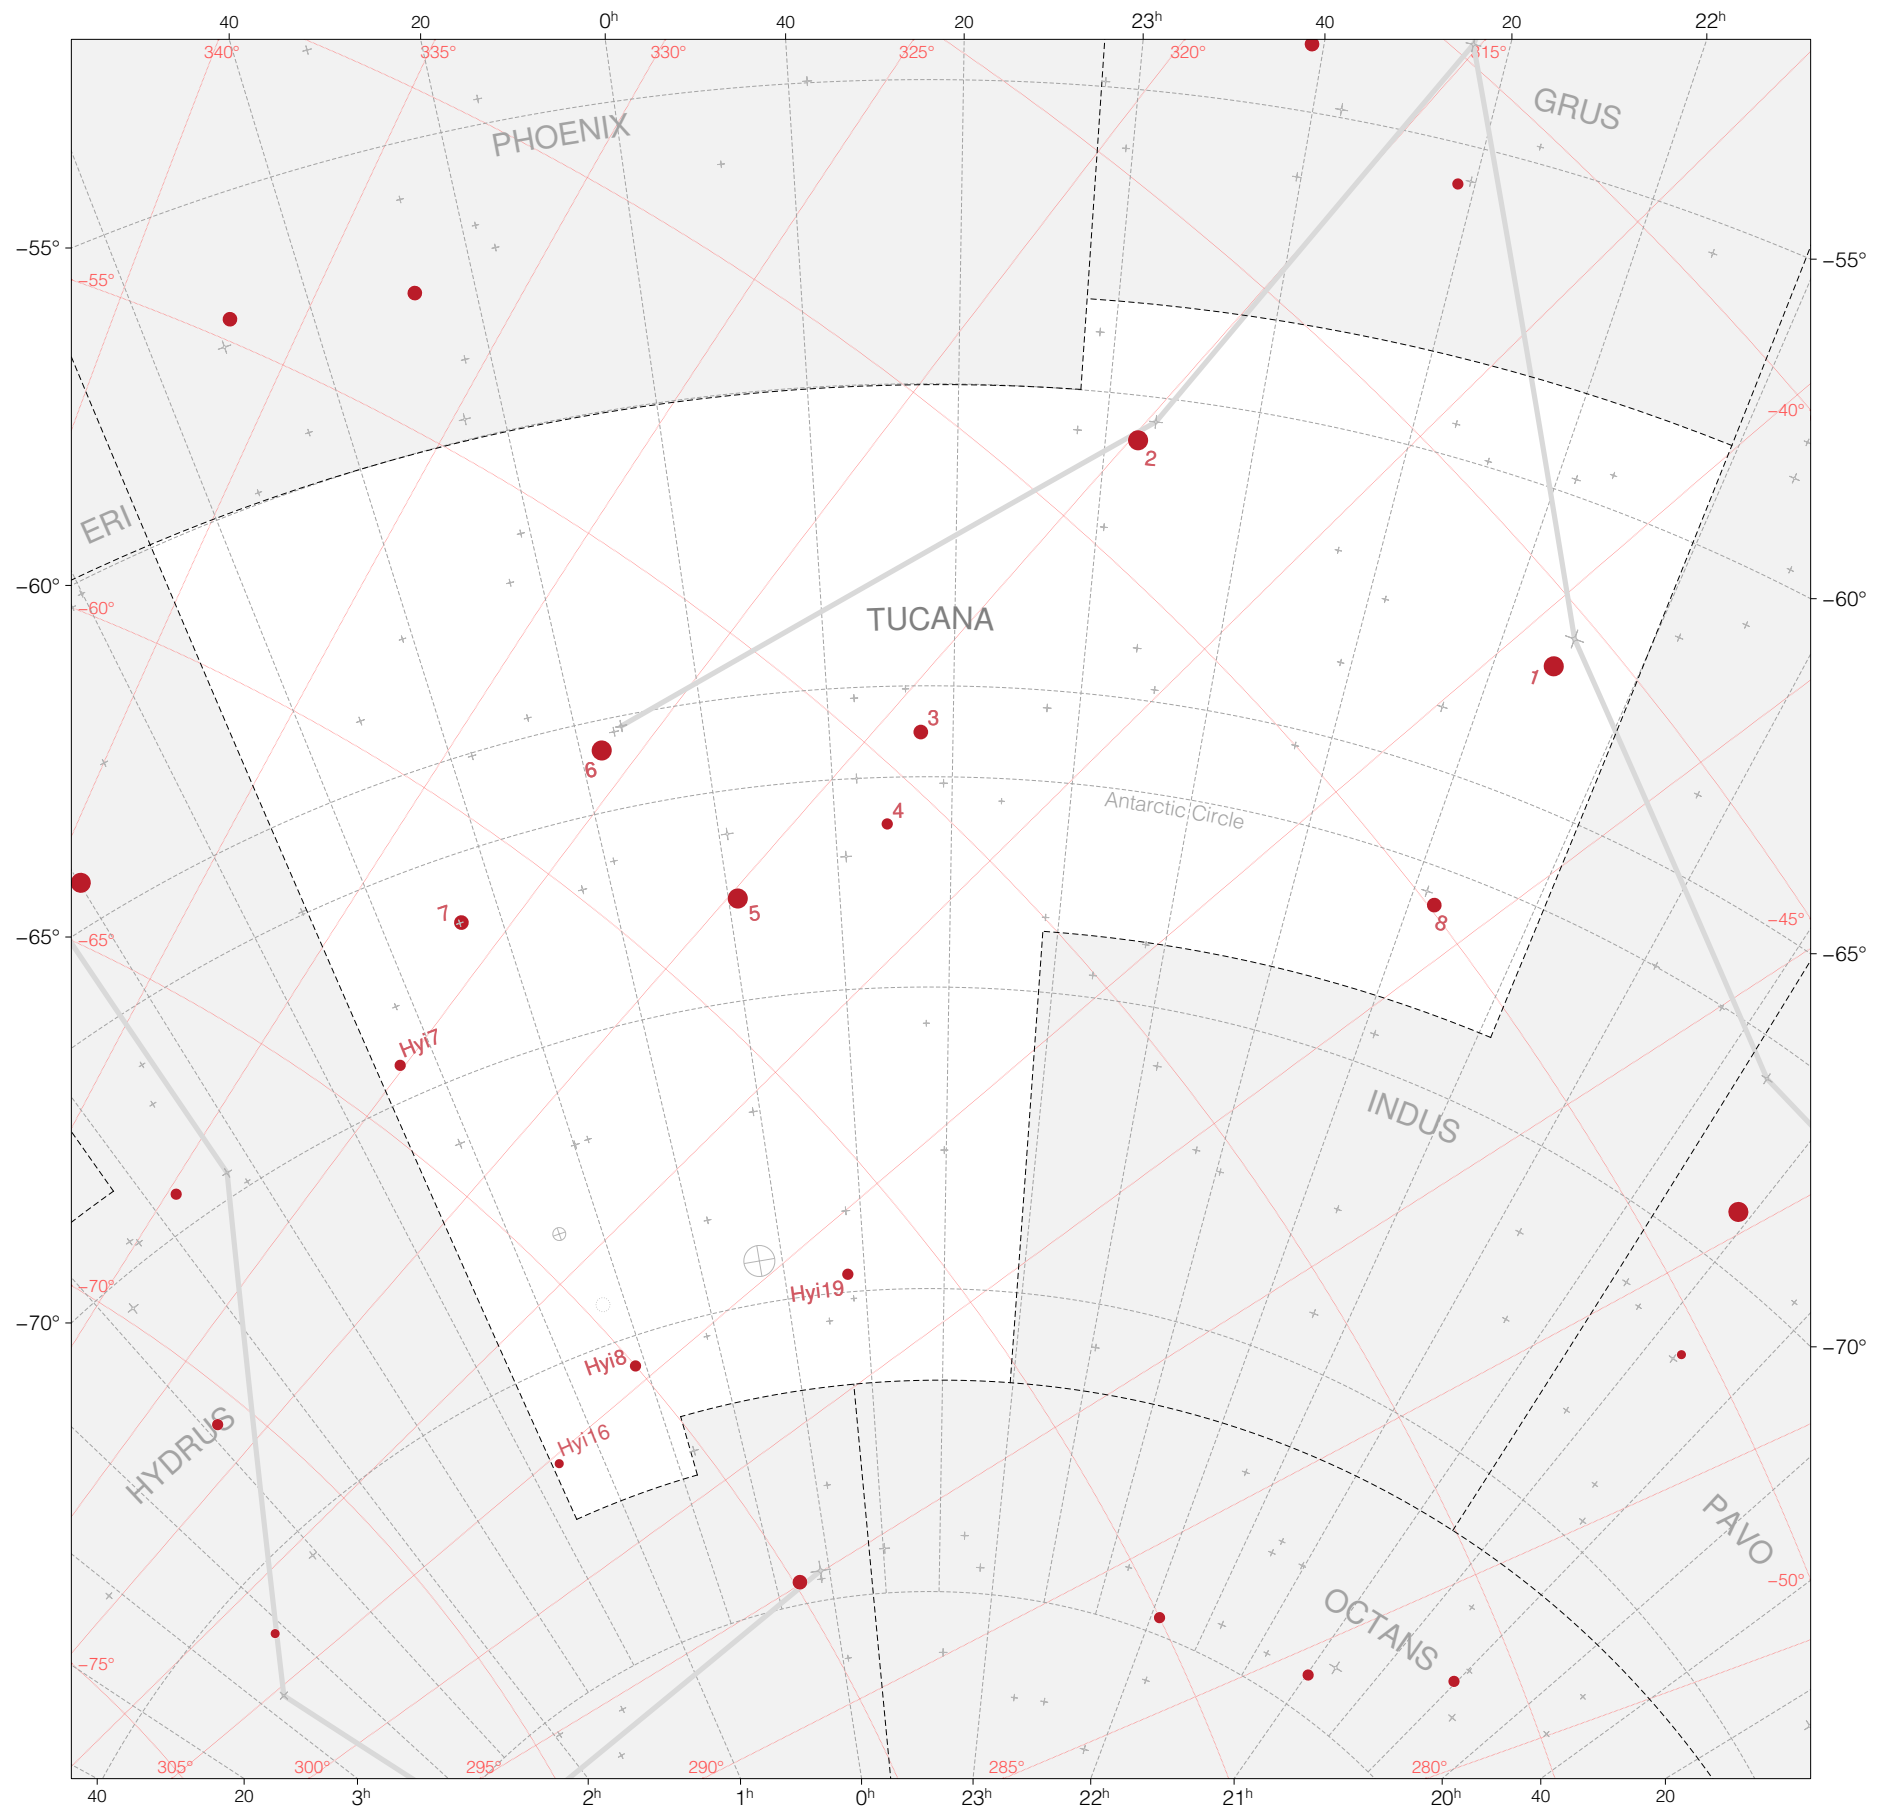

Kepler Stars in Tucana

Magnitudes:  1 2 3 4 5 6 7

Versions:  K 2 3

Scale at center:  0° 2° 4°