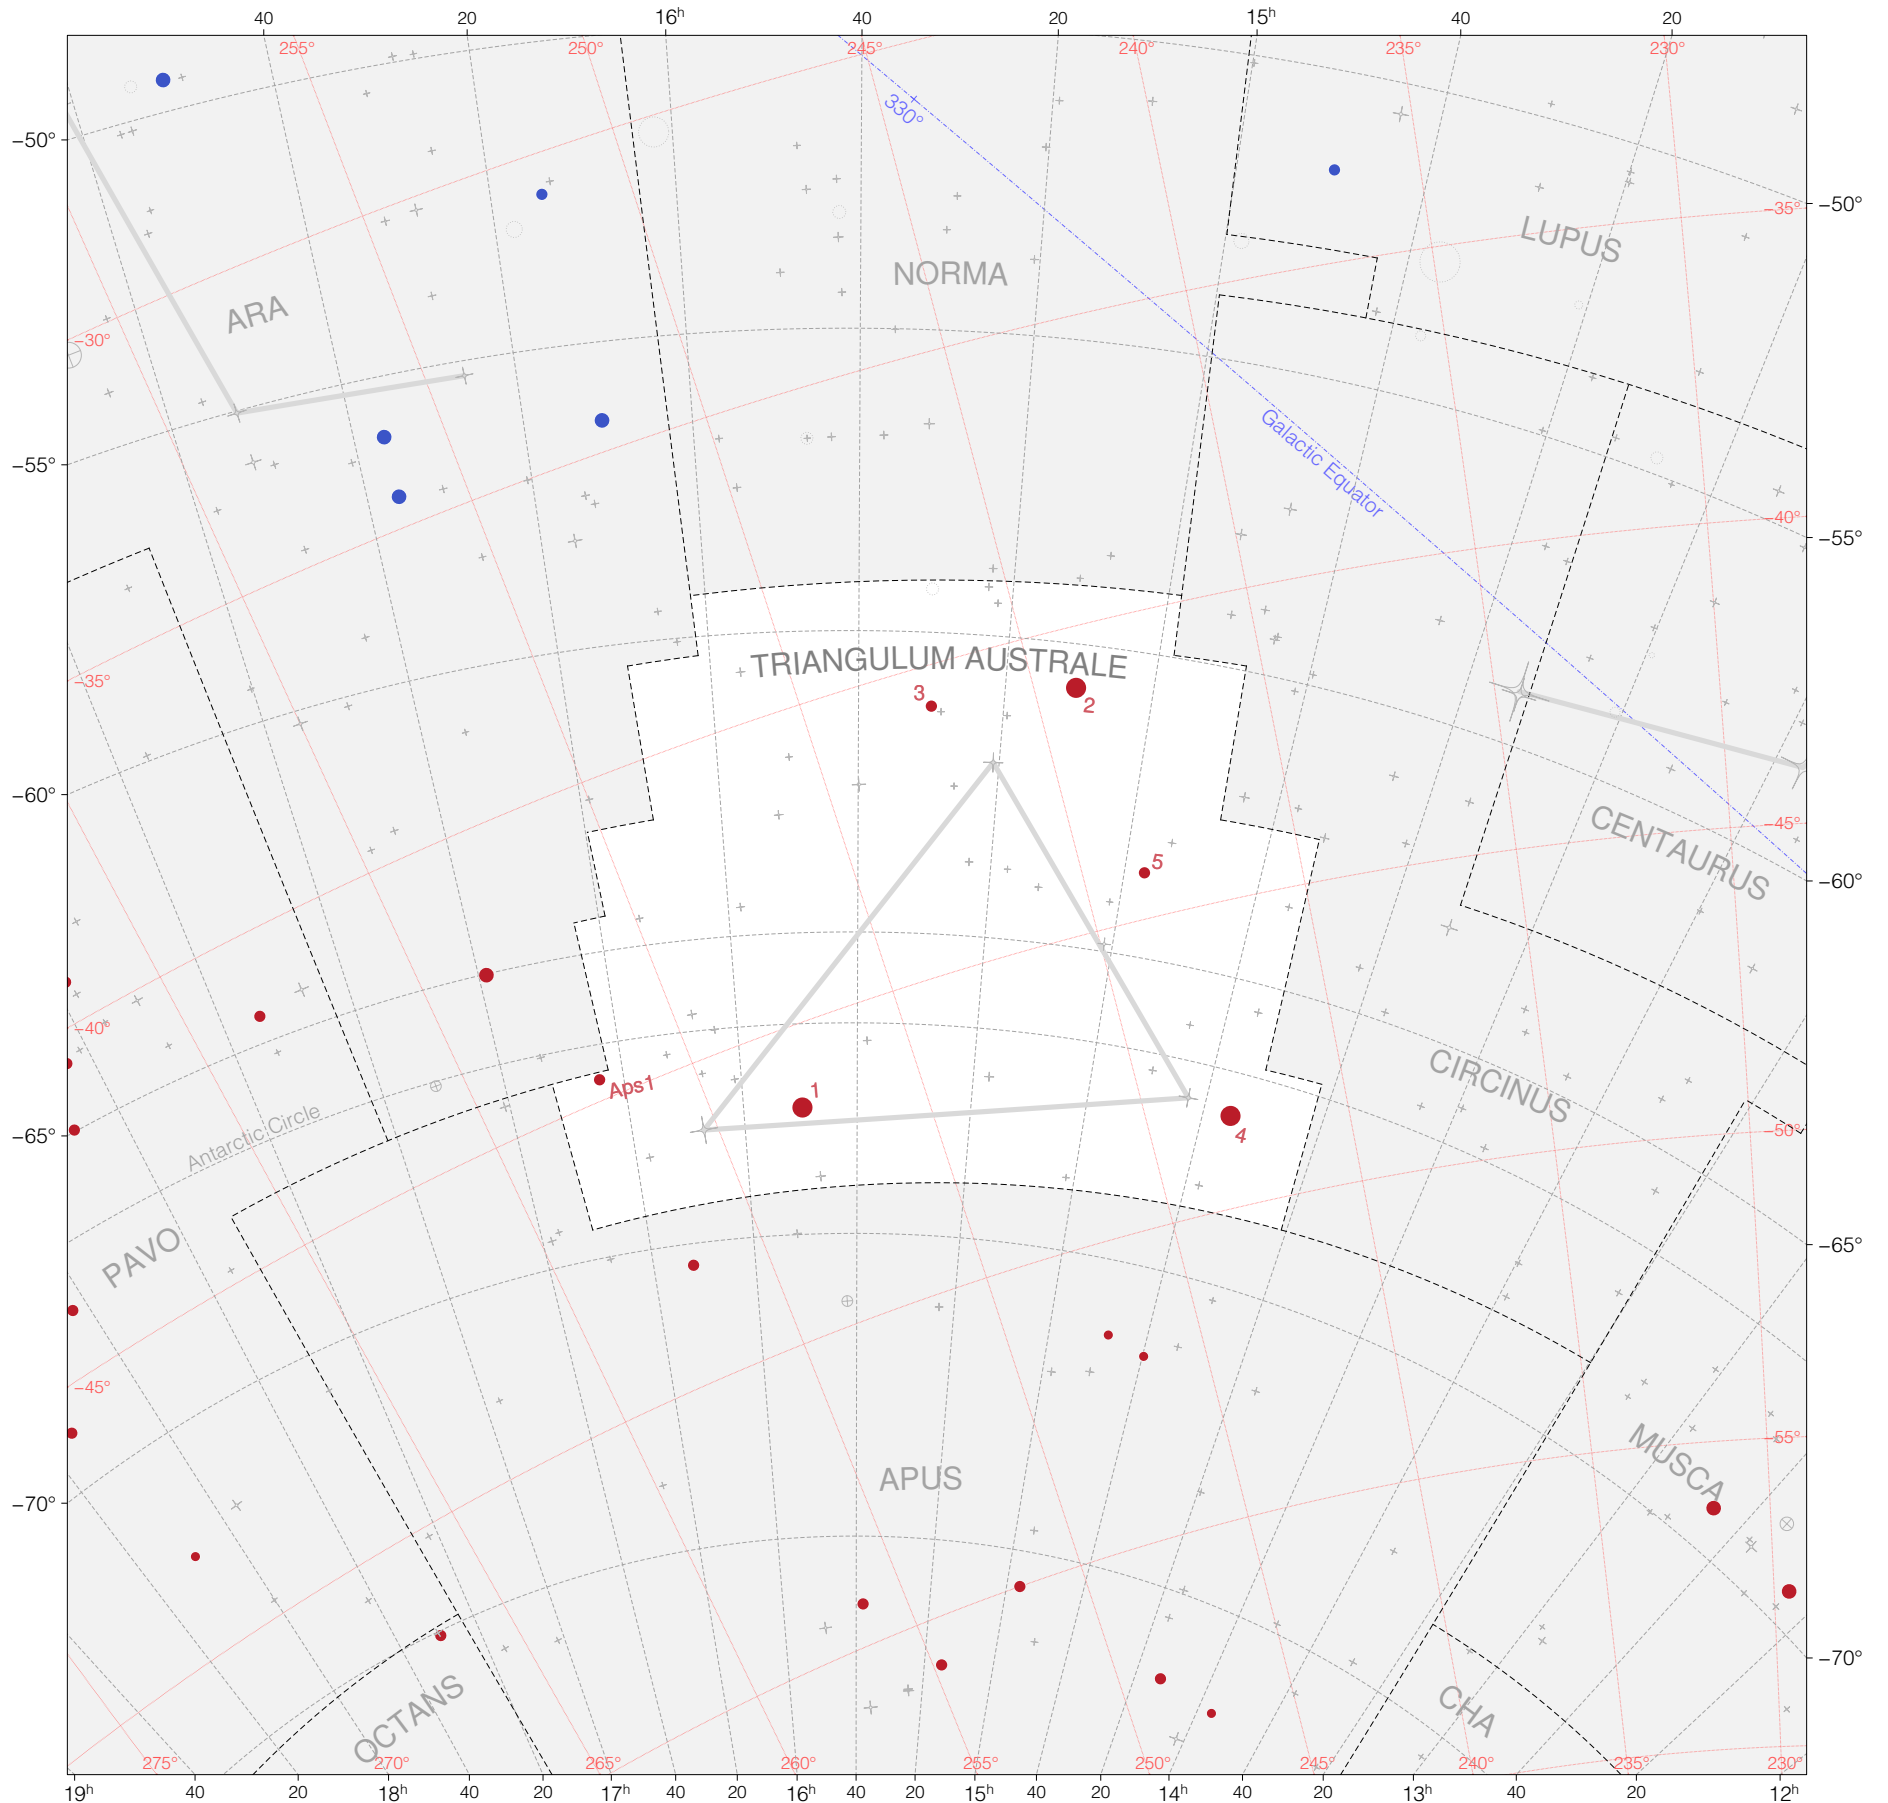

# Kepler Stars in Triangulum Australe

Magnitudes: 1 2 3 4 5 6 7

Versions: K 2 3

Scale at center: 0° 2° 4°