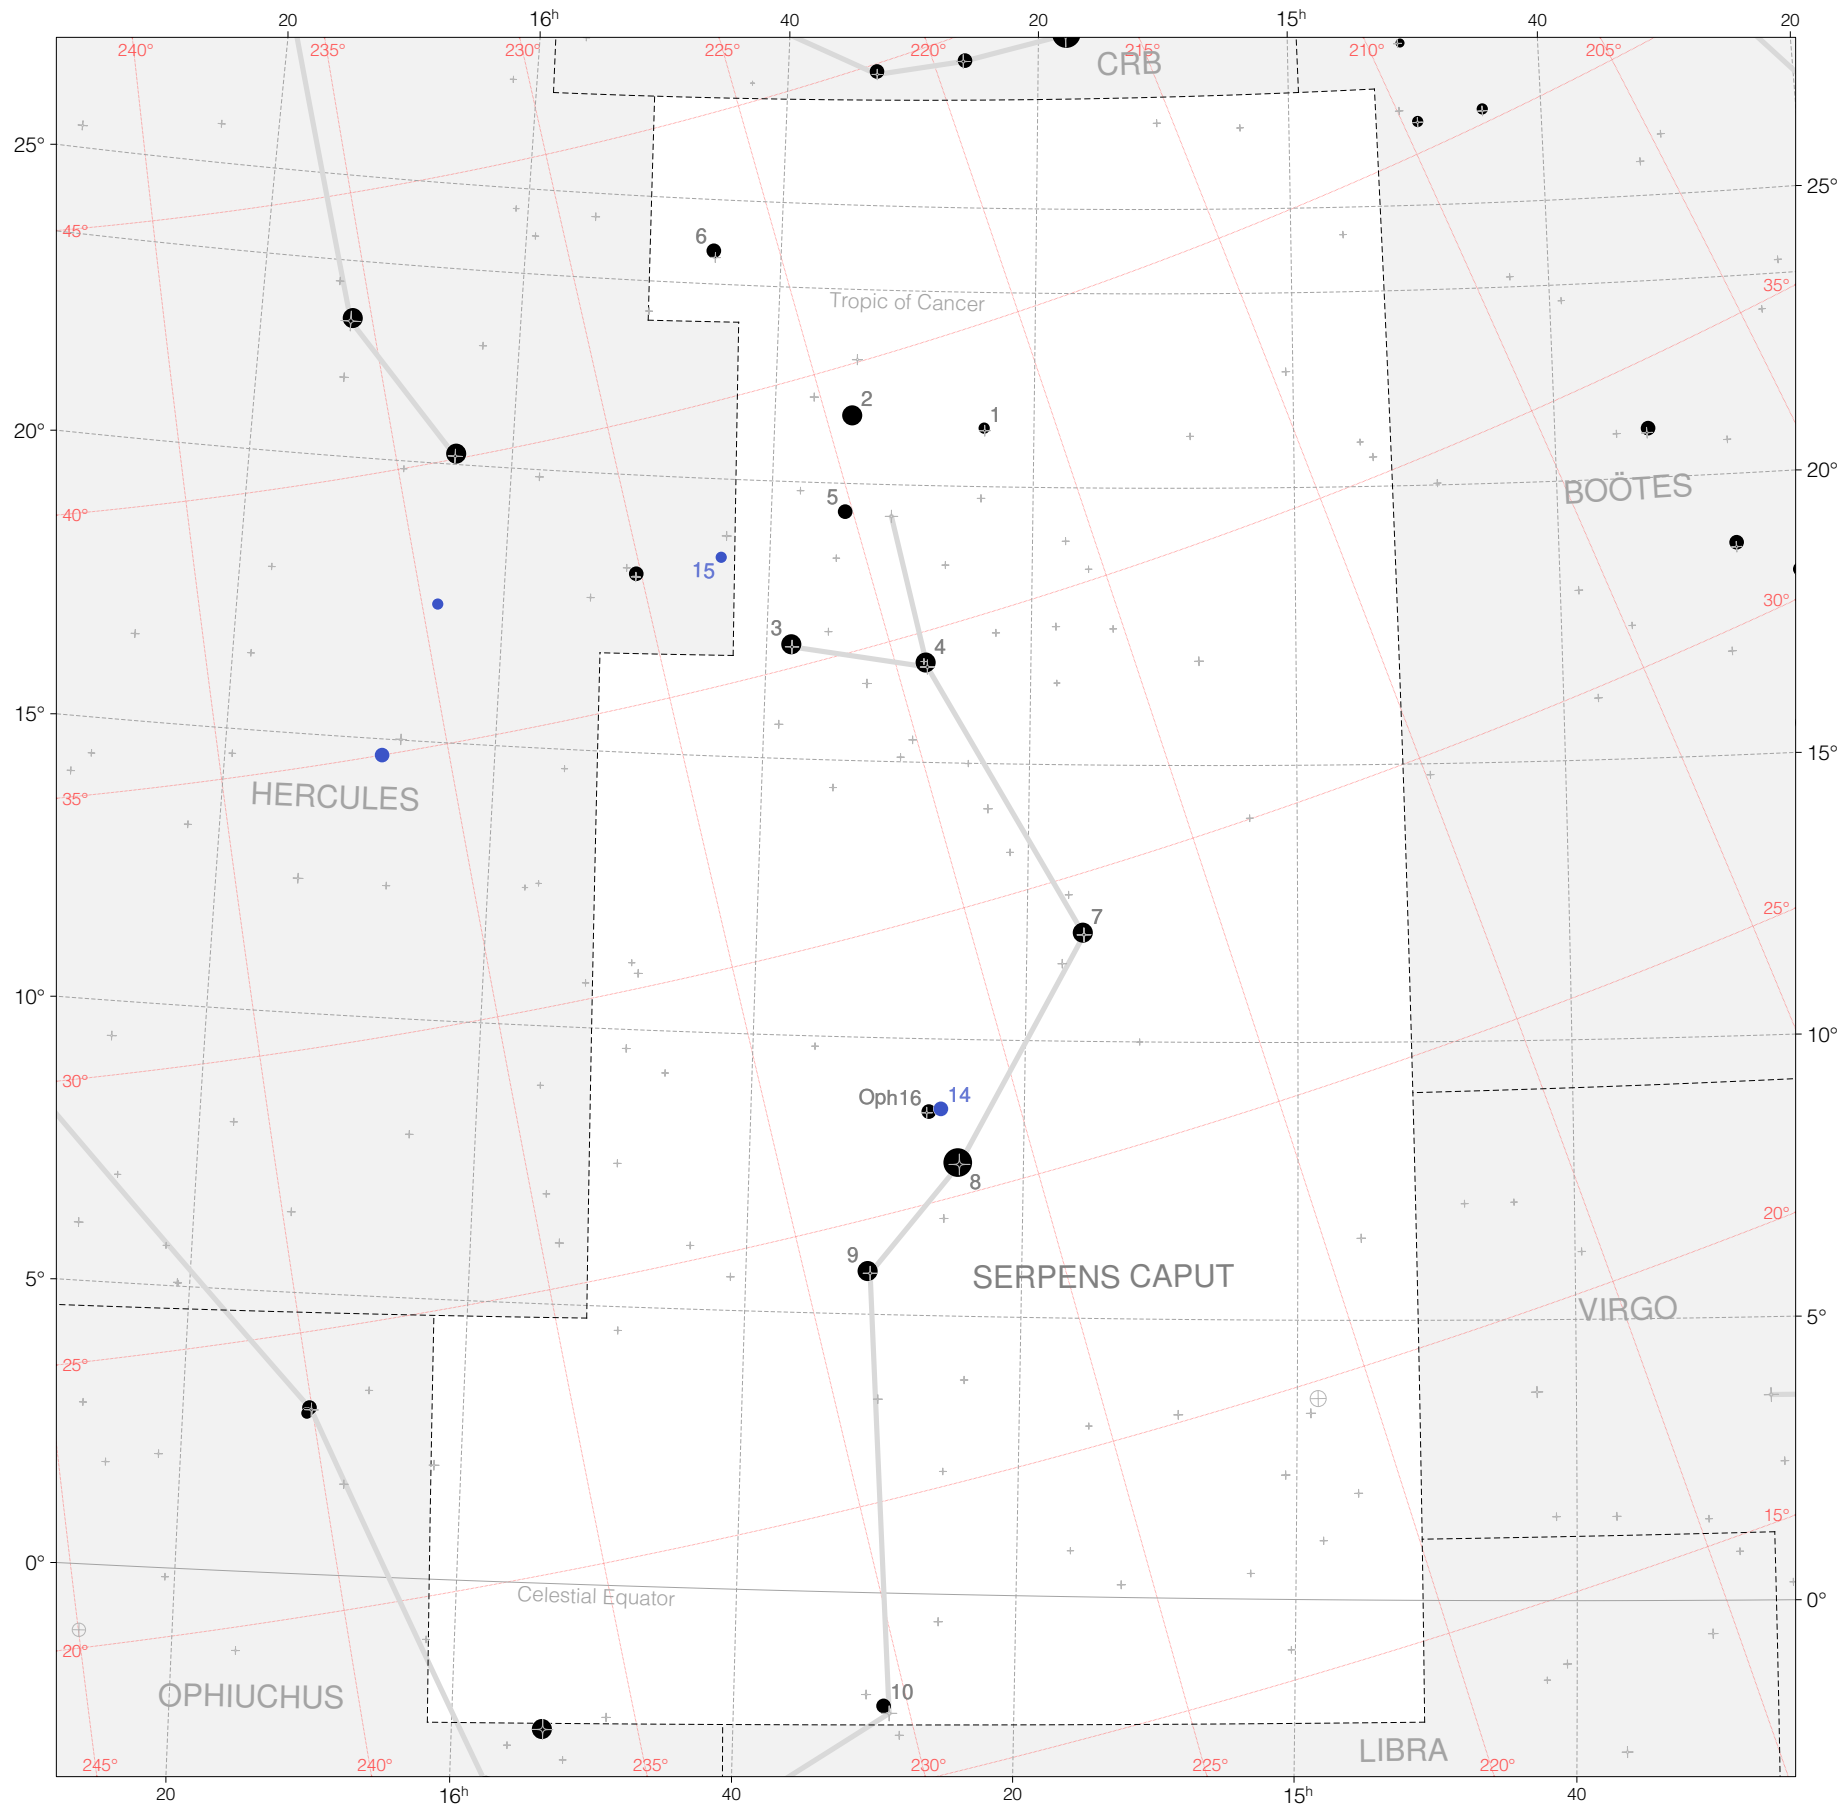

Kepler Stars in Serpens Caput

Magnitudes:  1 2 3 4 5 6 7

Versions:  K 2 3

Scale at center:  0° 2° 4°