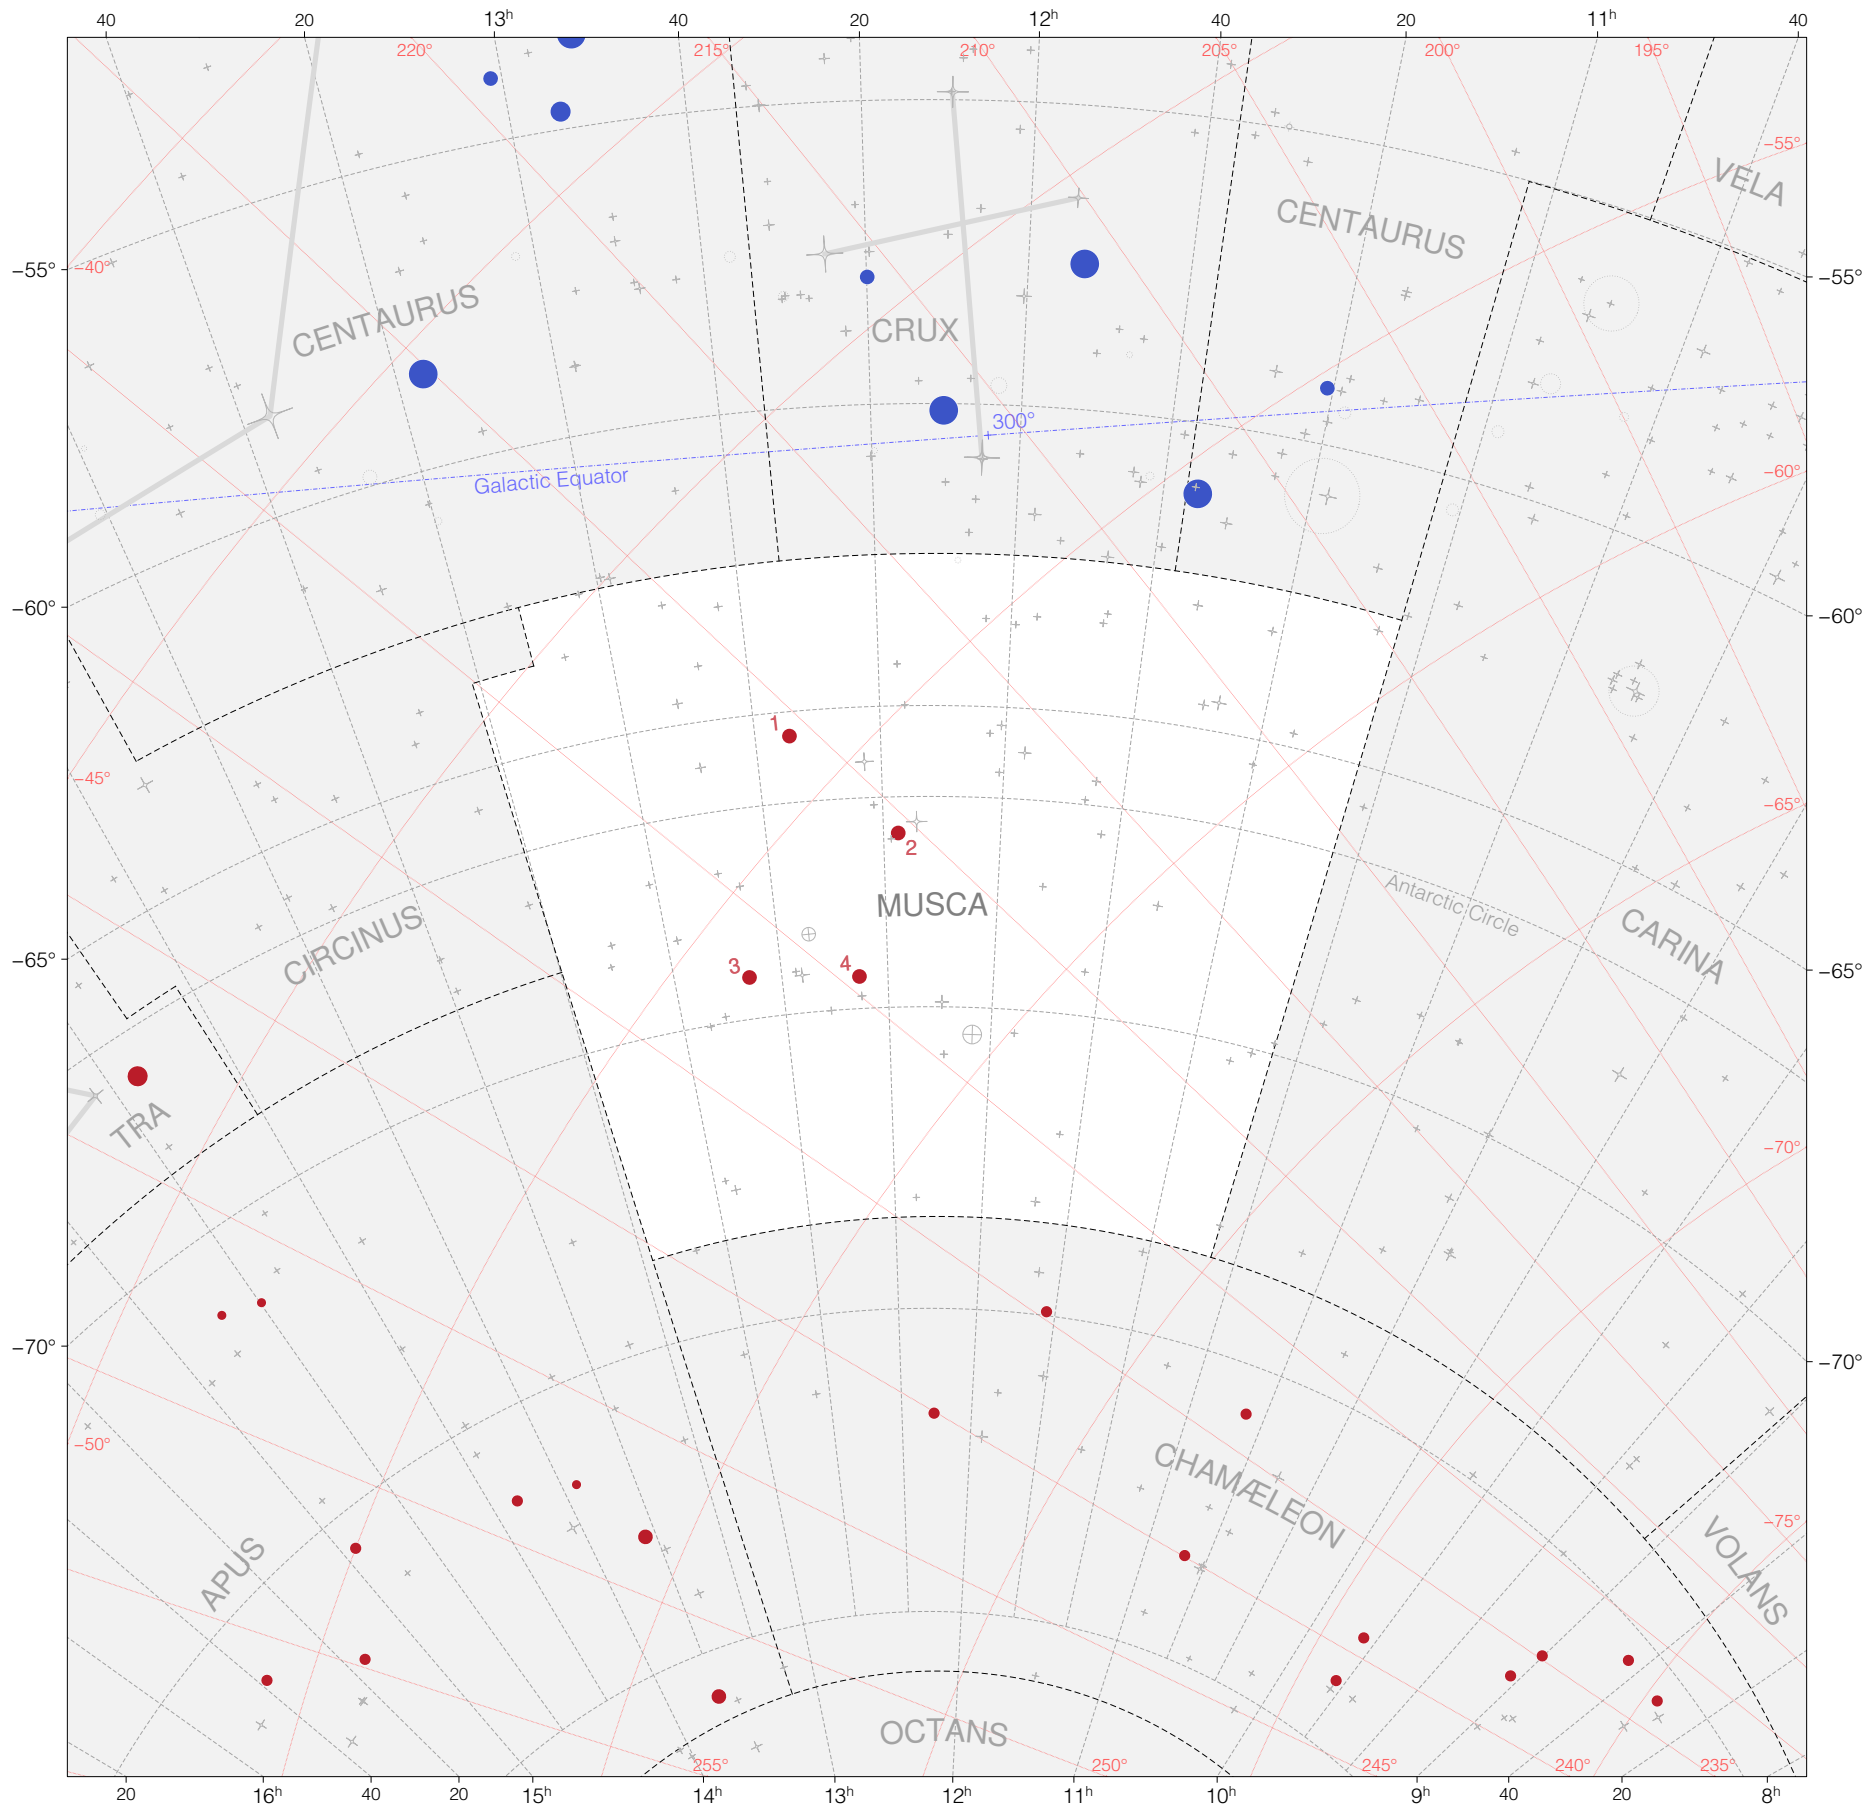

Kepler Stars in Musca

Magnitudes: 1 2 3 4 5 6 7

Versions: K 2 3

Scale at center: 0° 2° 4°