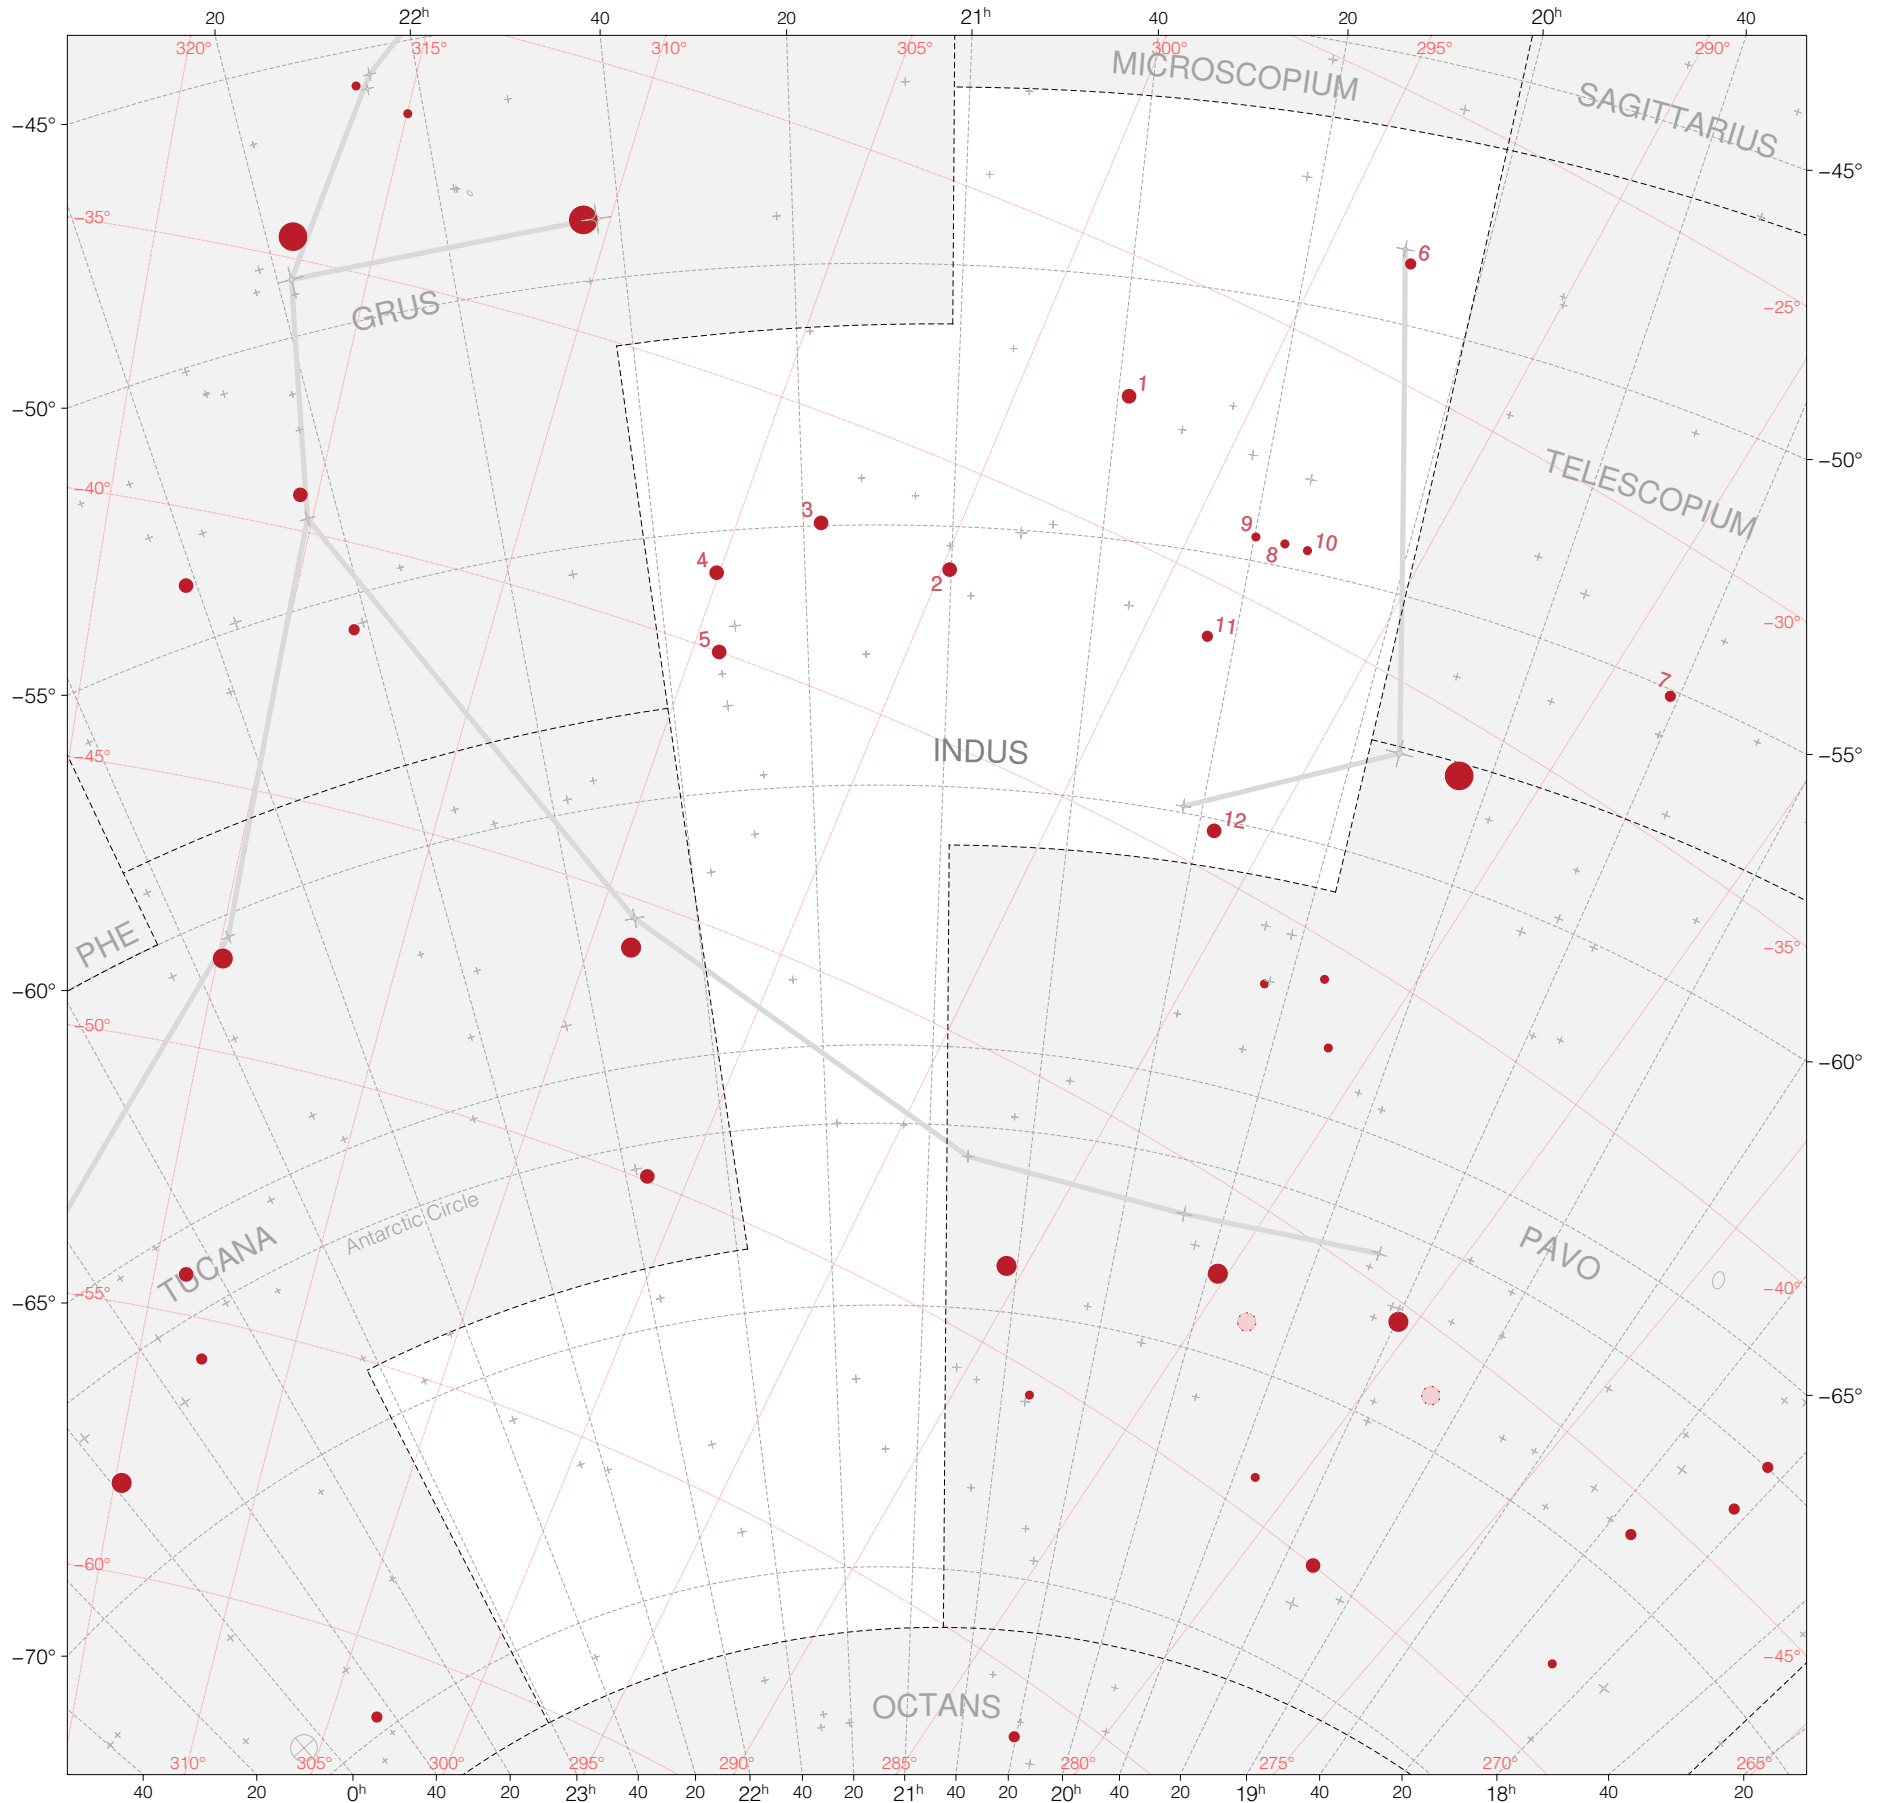

# Kepler Stars in Indus

Magnitudes:   
1 2 3 4 5 6 7

Versions:   
K 2 3

Scale at center:  0° 2° 4°