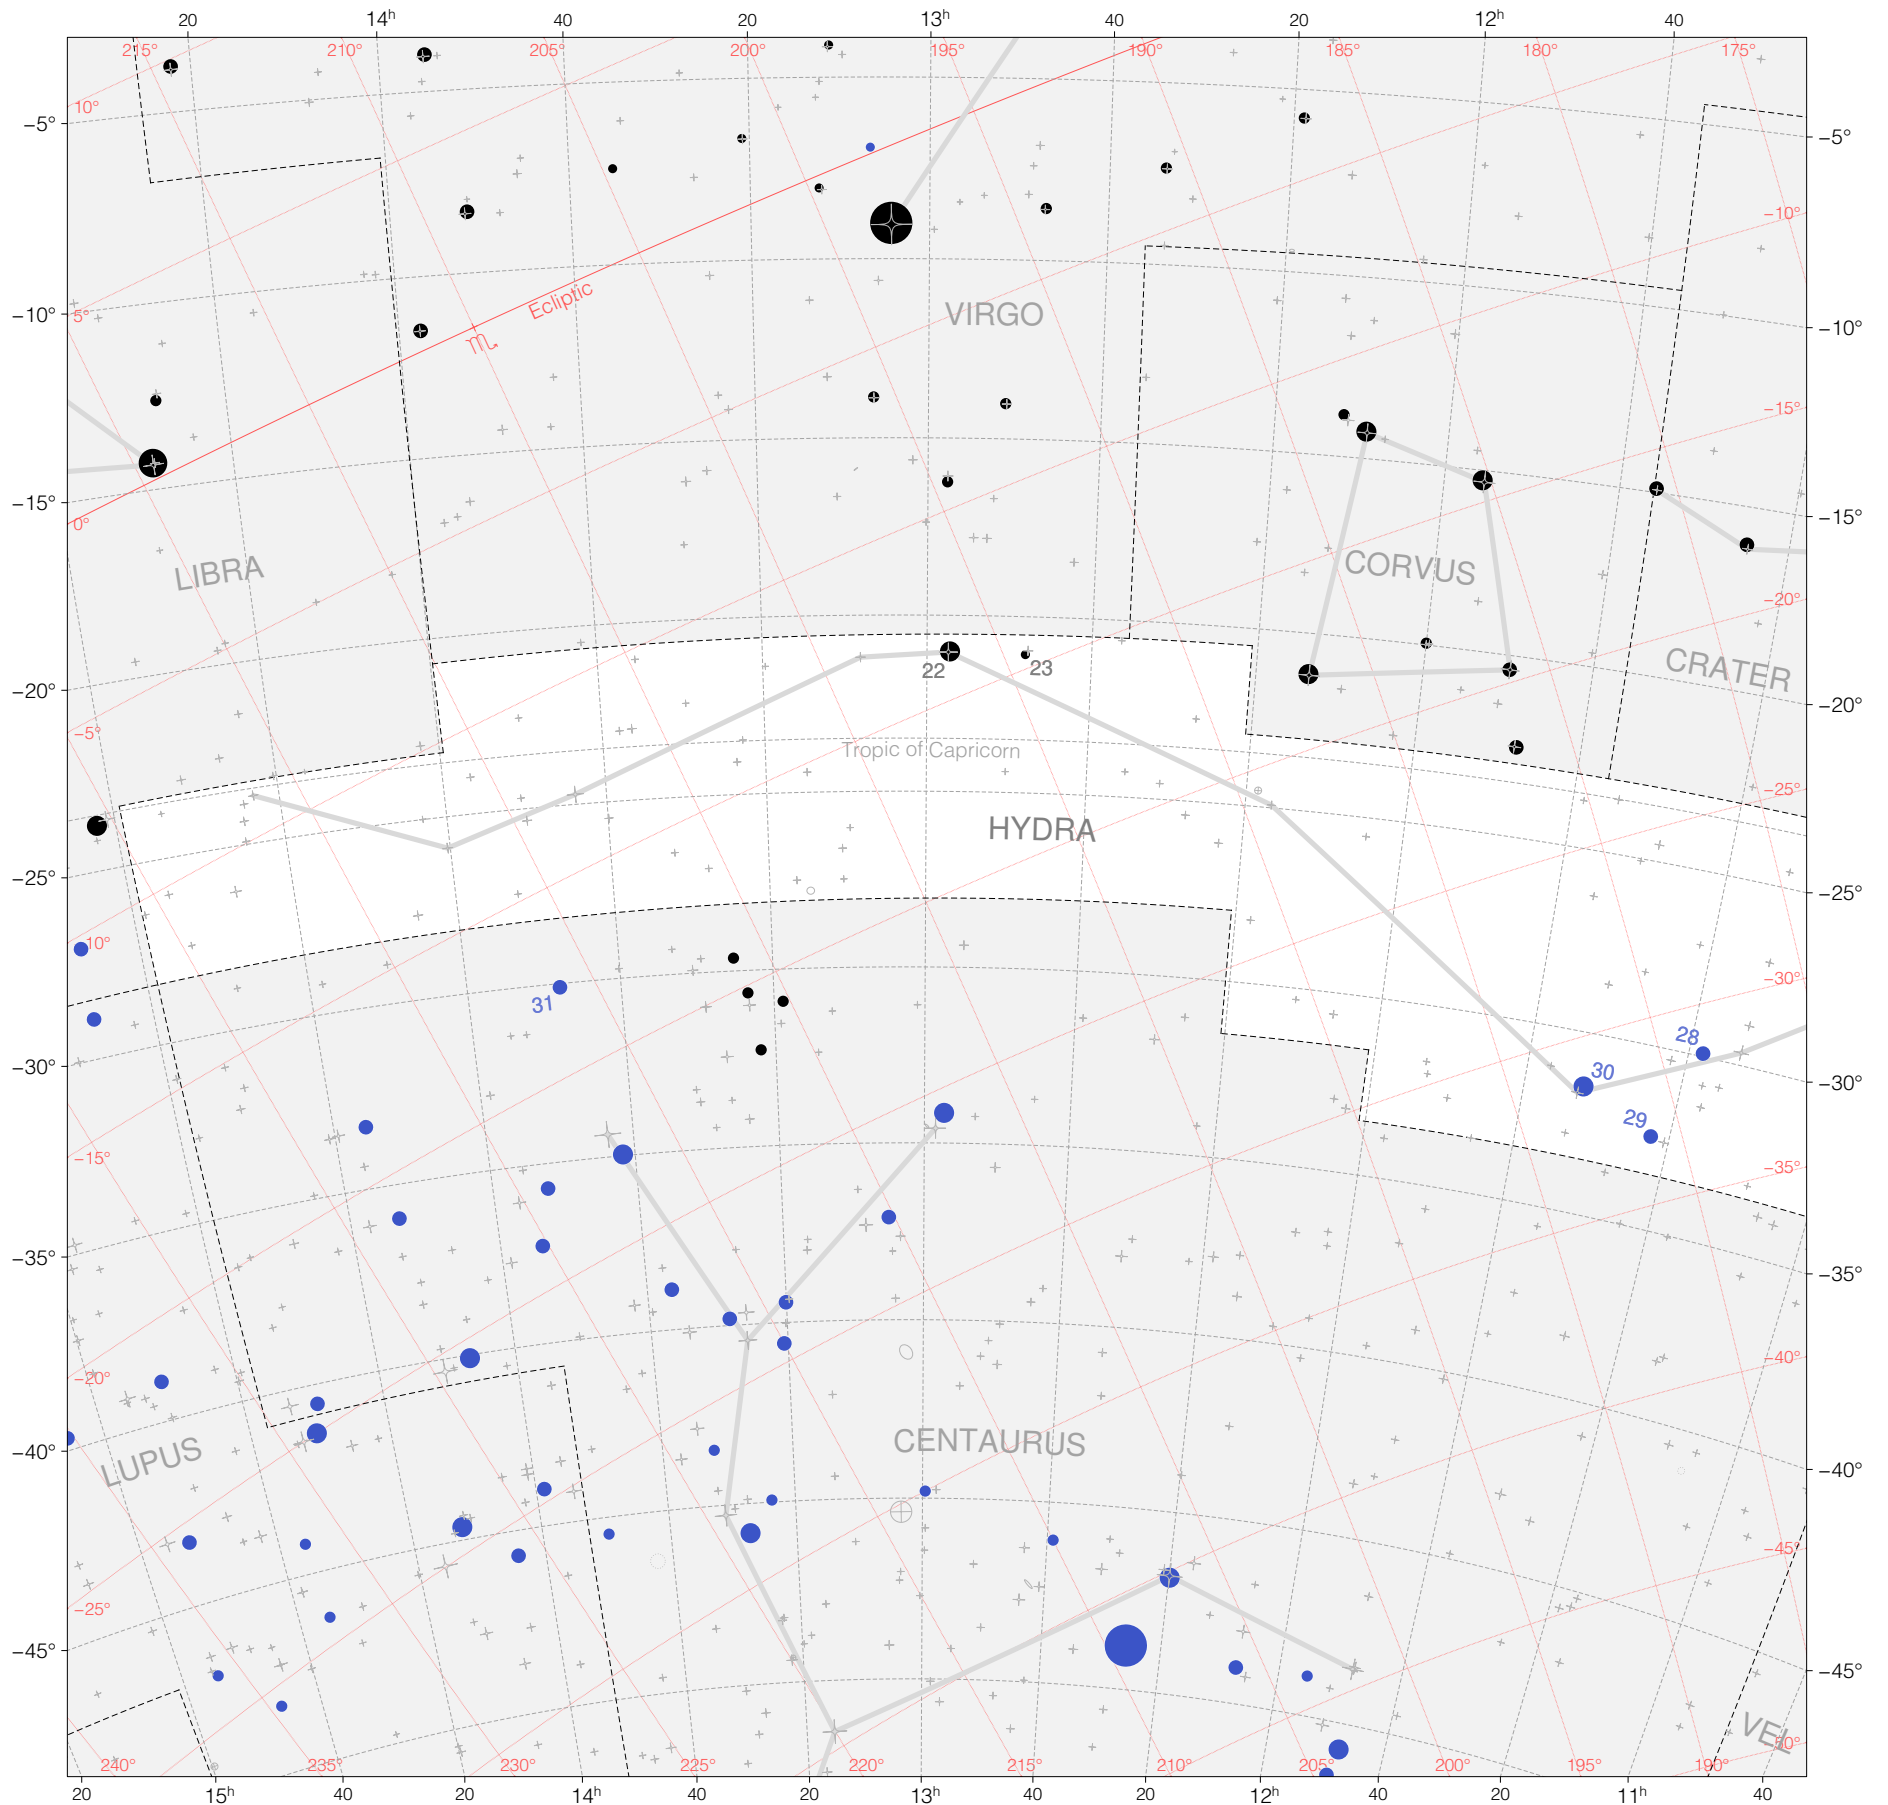

Kepler Stars in Hydra (east)

Magnitudes:  1 2 3 4 5 6 7

Versions:  K 2 3

Scale at center:  0° 2° 4°