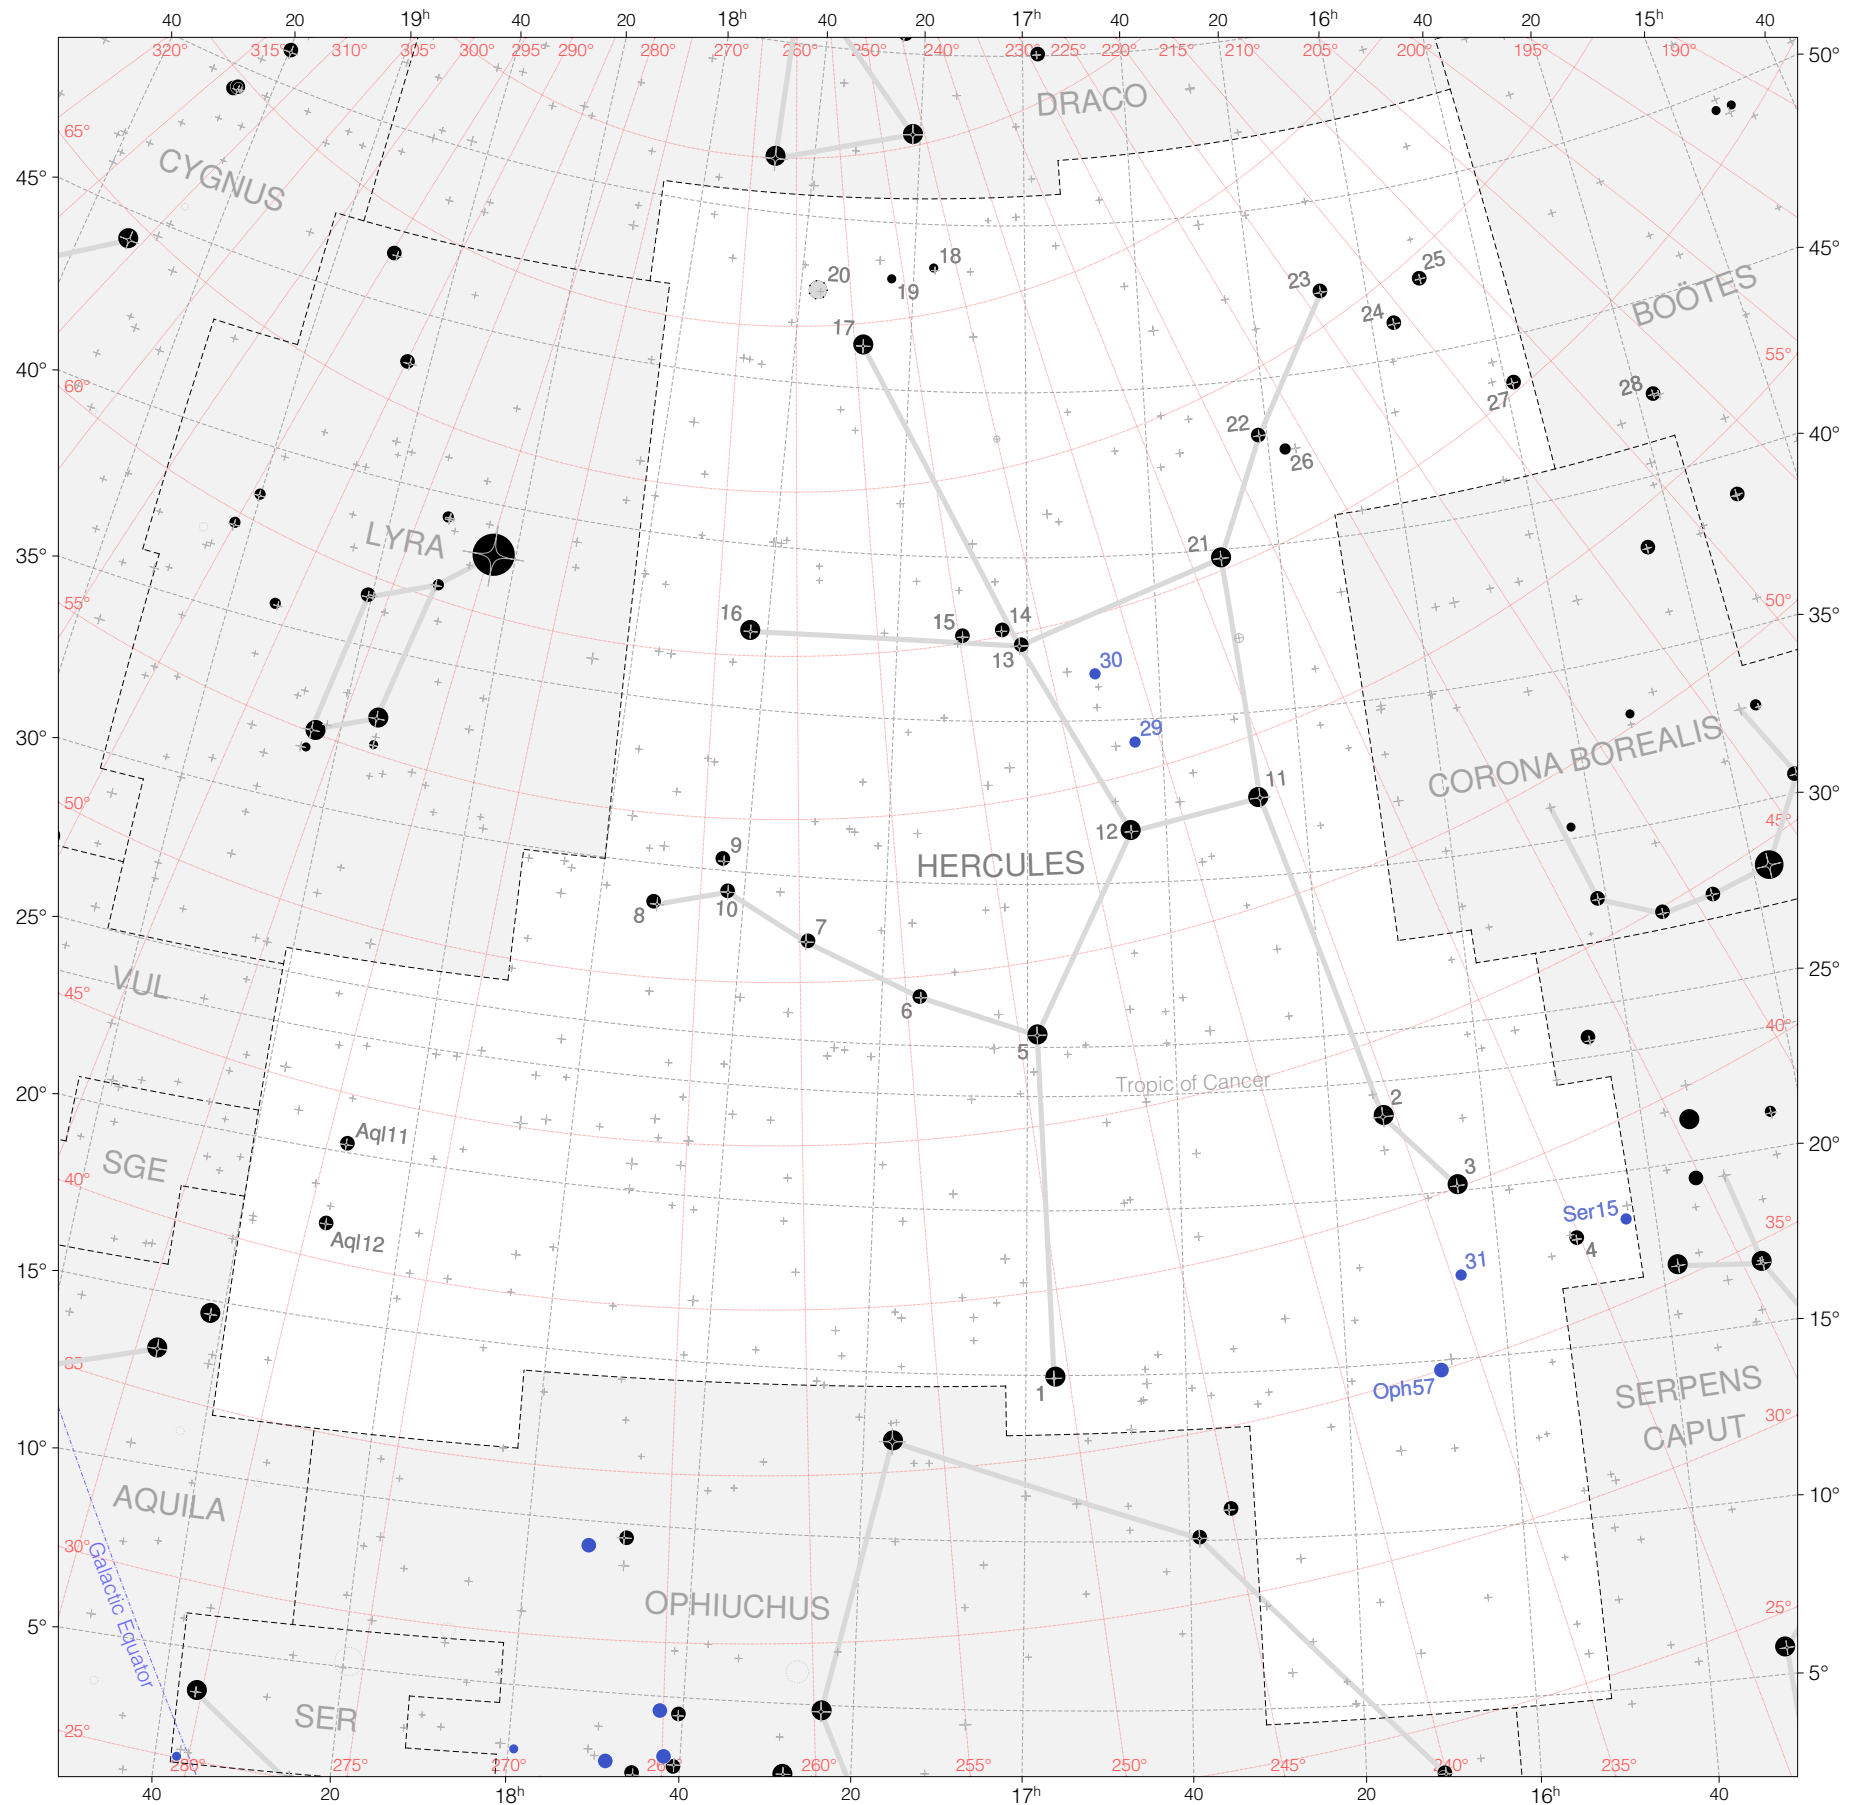

Kepler Stars in Hercules

Magnitudes:  1 2 3 4 5 6 7

Versions:  K 2 3

Scale at center:  0° 2° 4°