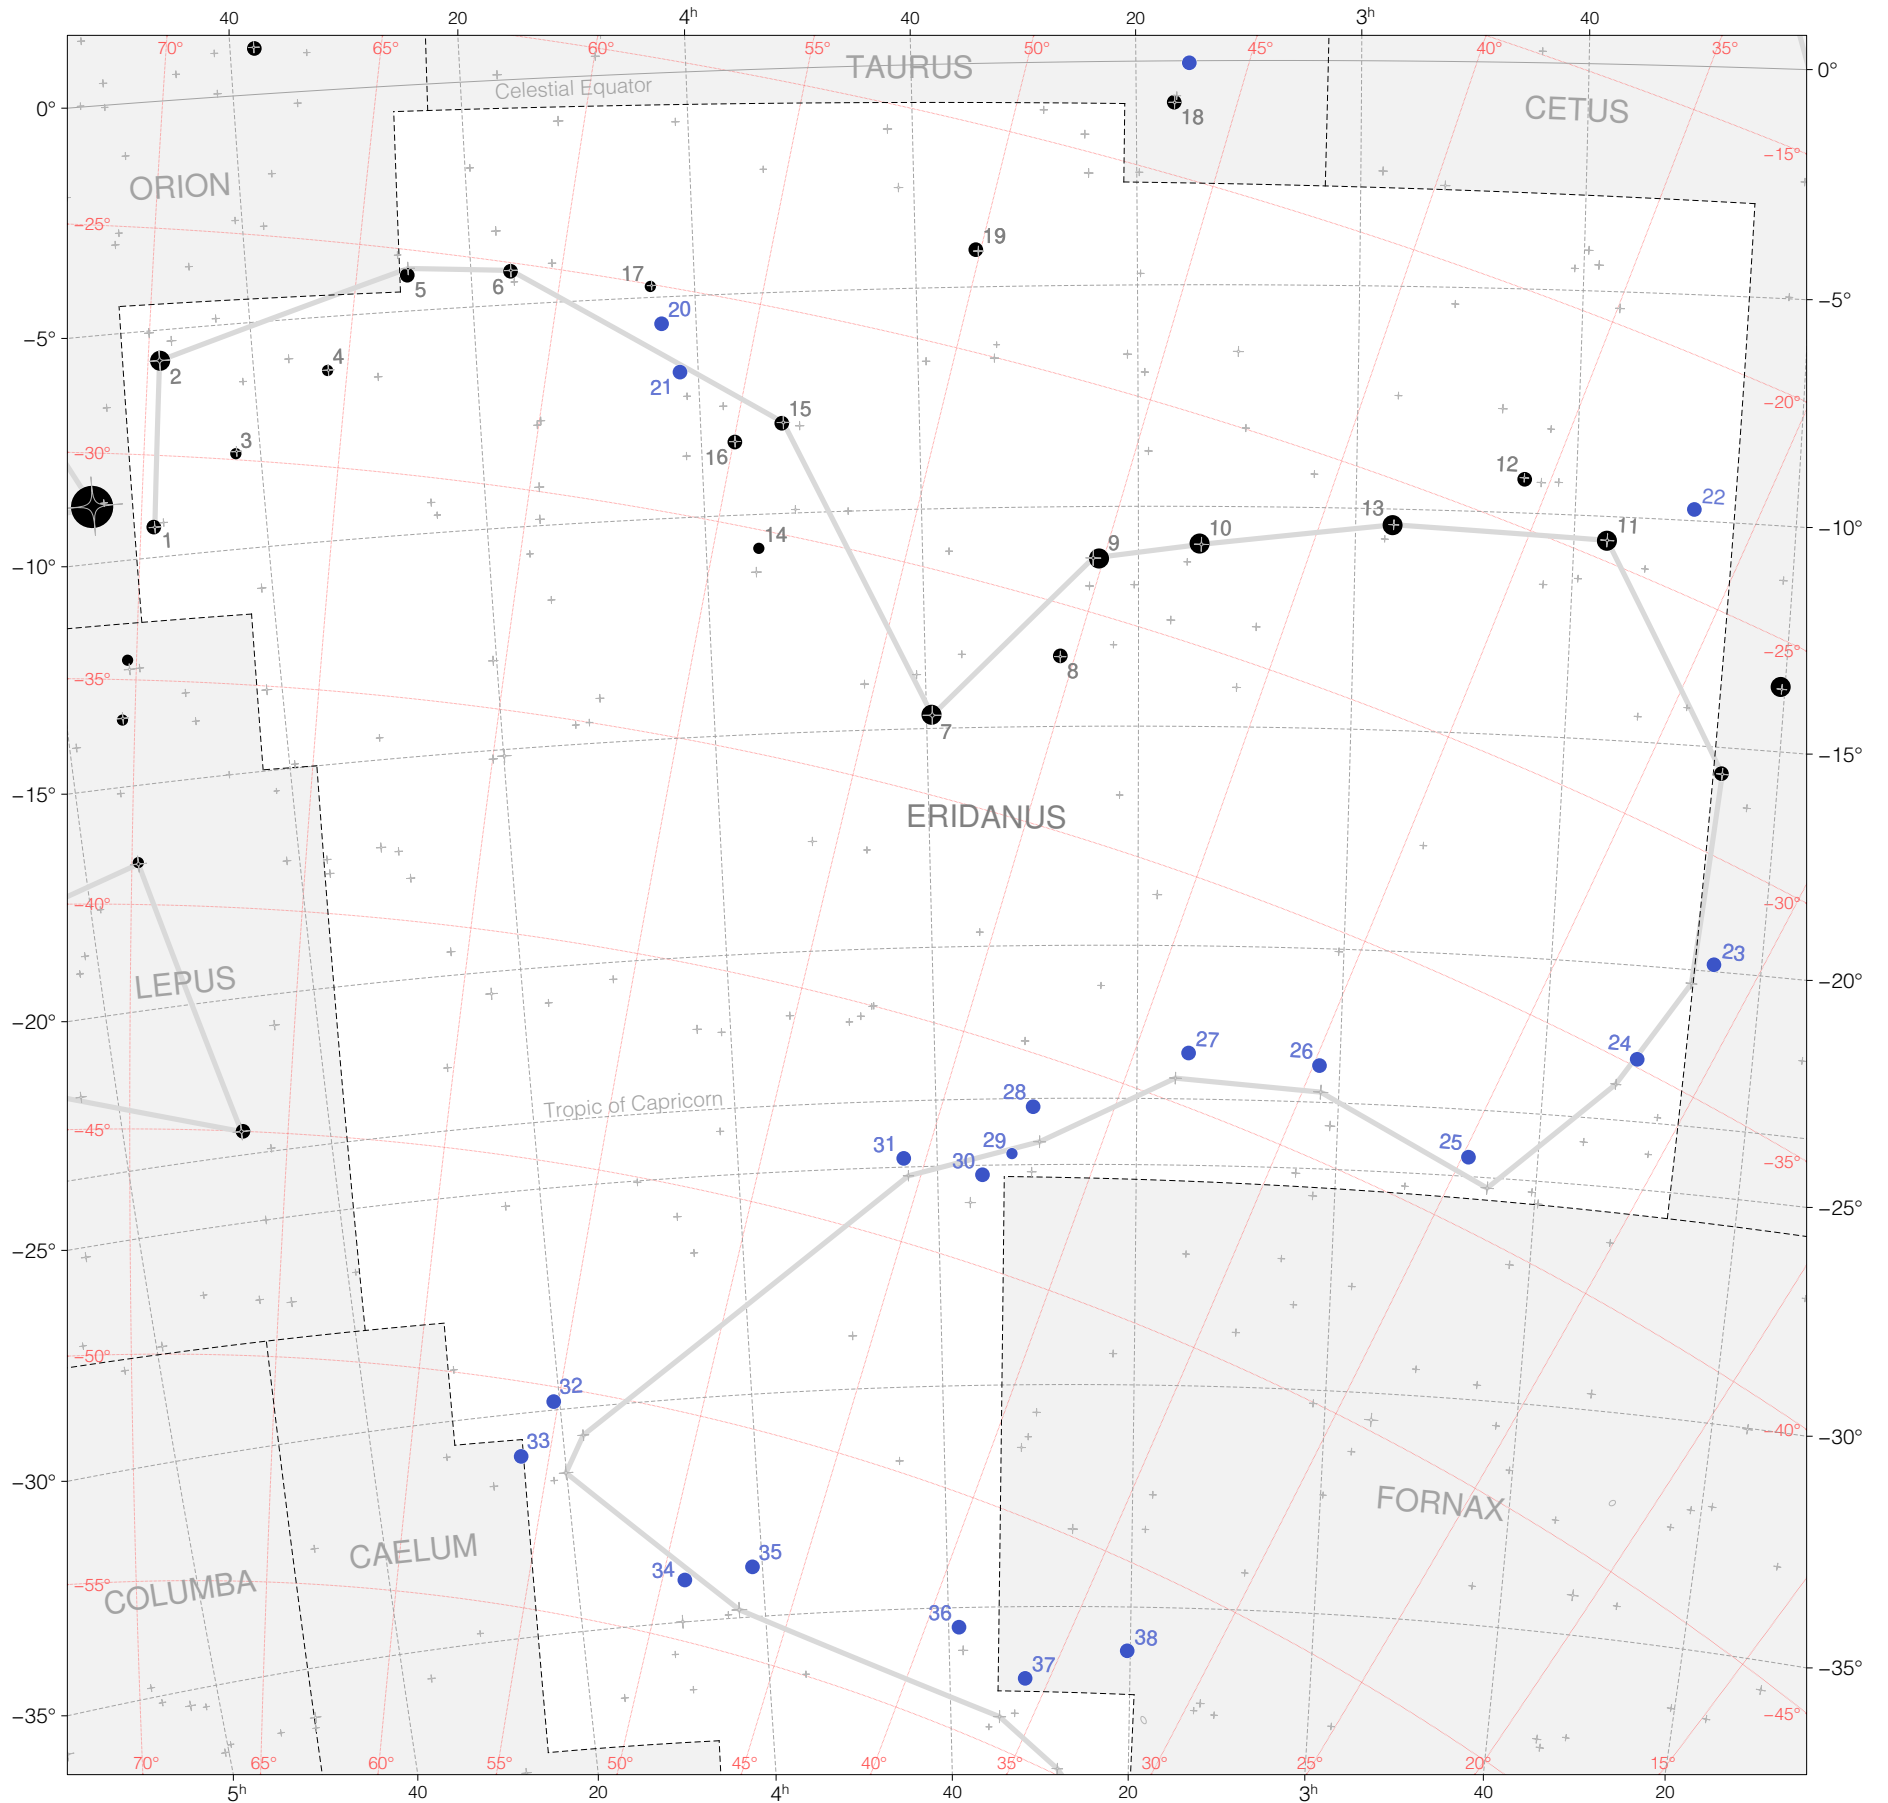

Kepler Stars in Eridanus (north)

Magnitudes:  1 2 3 4 5 6 7

Versions:  K 2 3

Scale at center:  0° 2° 4°