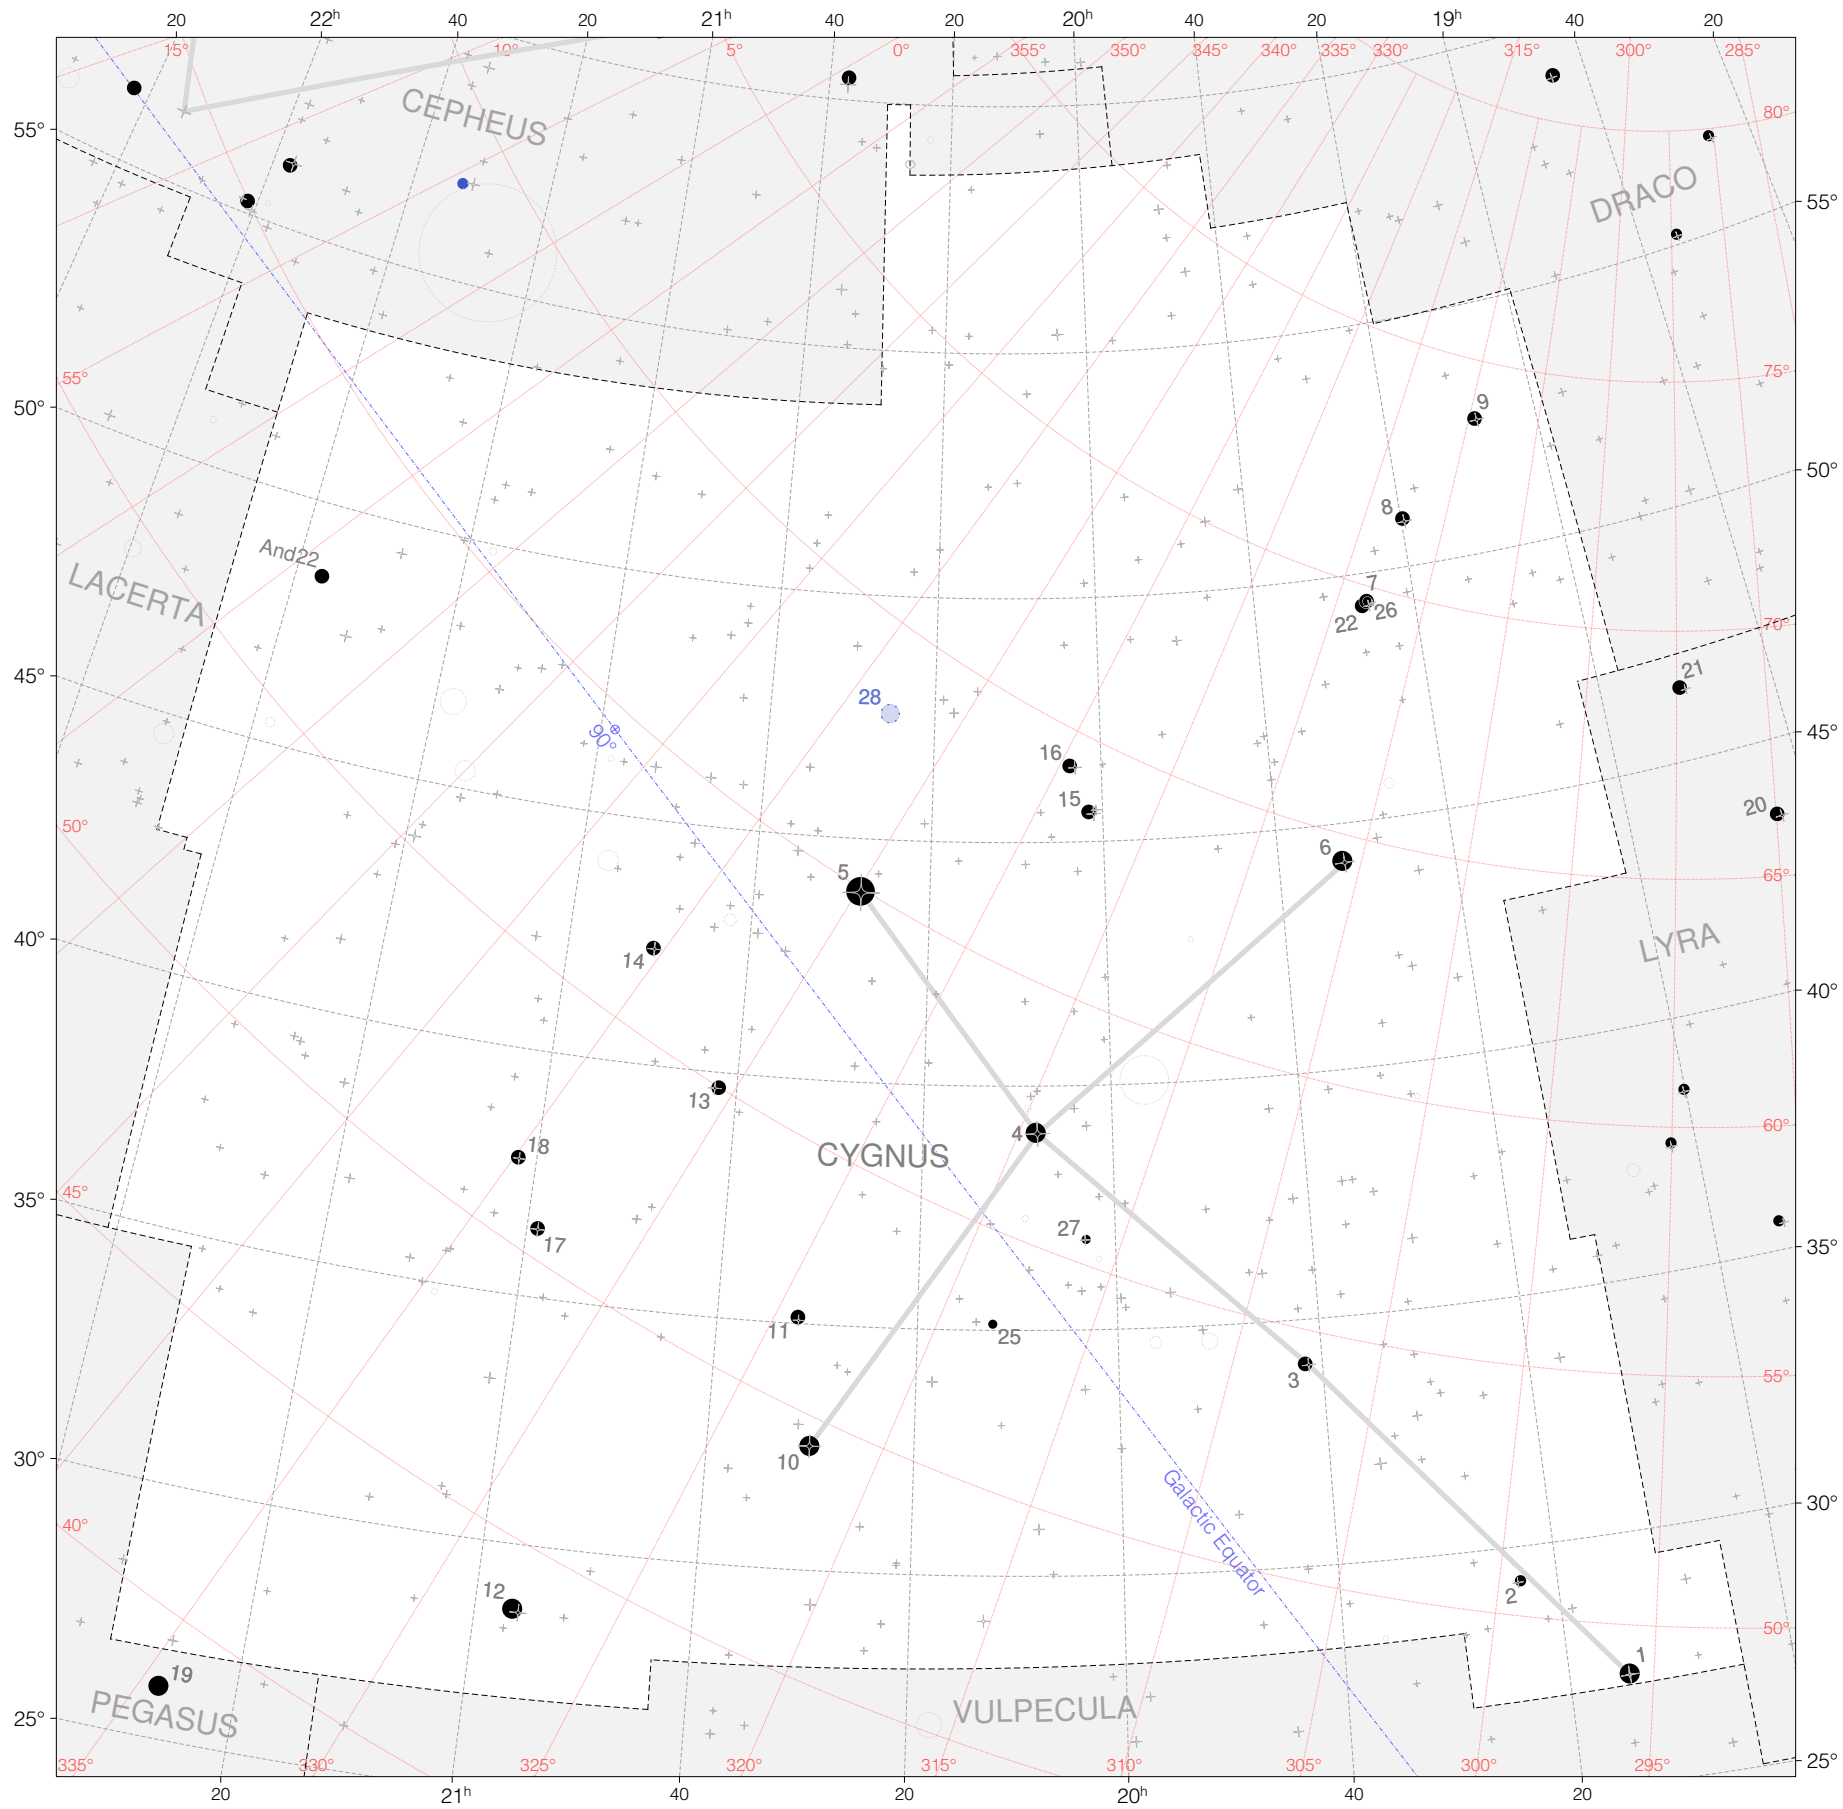

Kepler Stars in Cygnus

Magnitudes: 1 2 3 4 5 6 7

Versions: K 2 3

Scale at center: 0° 2° 4°