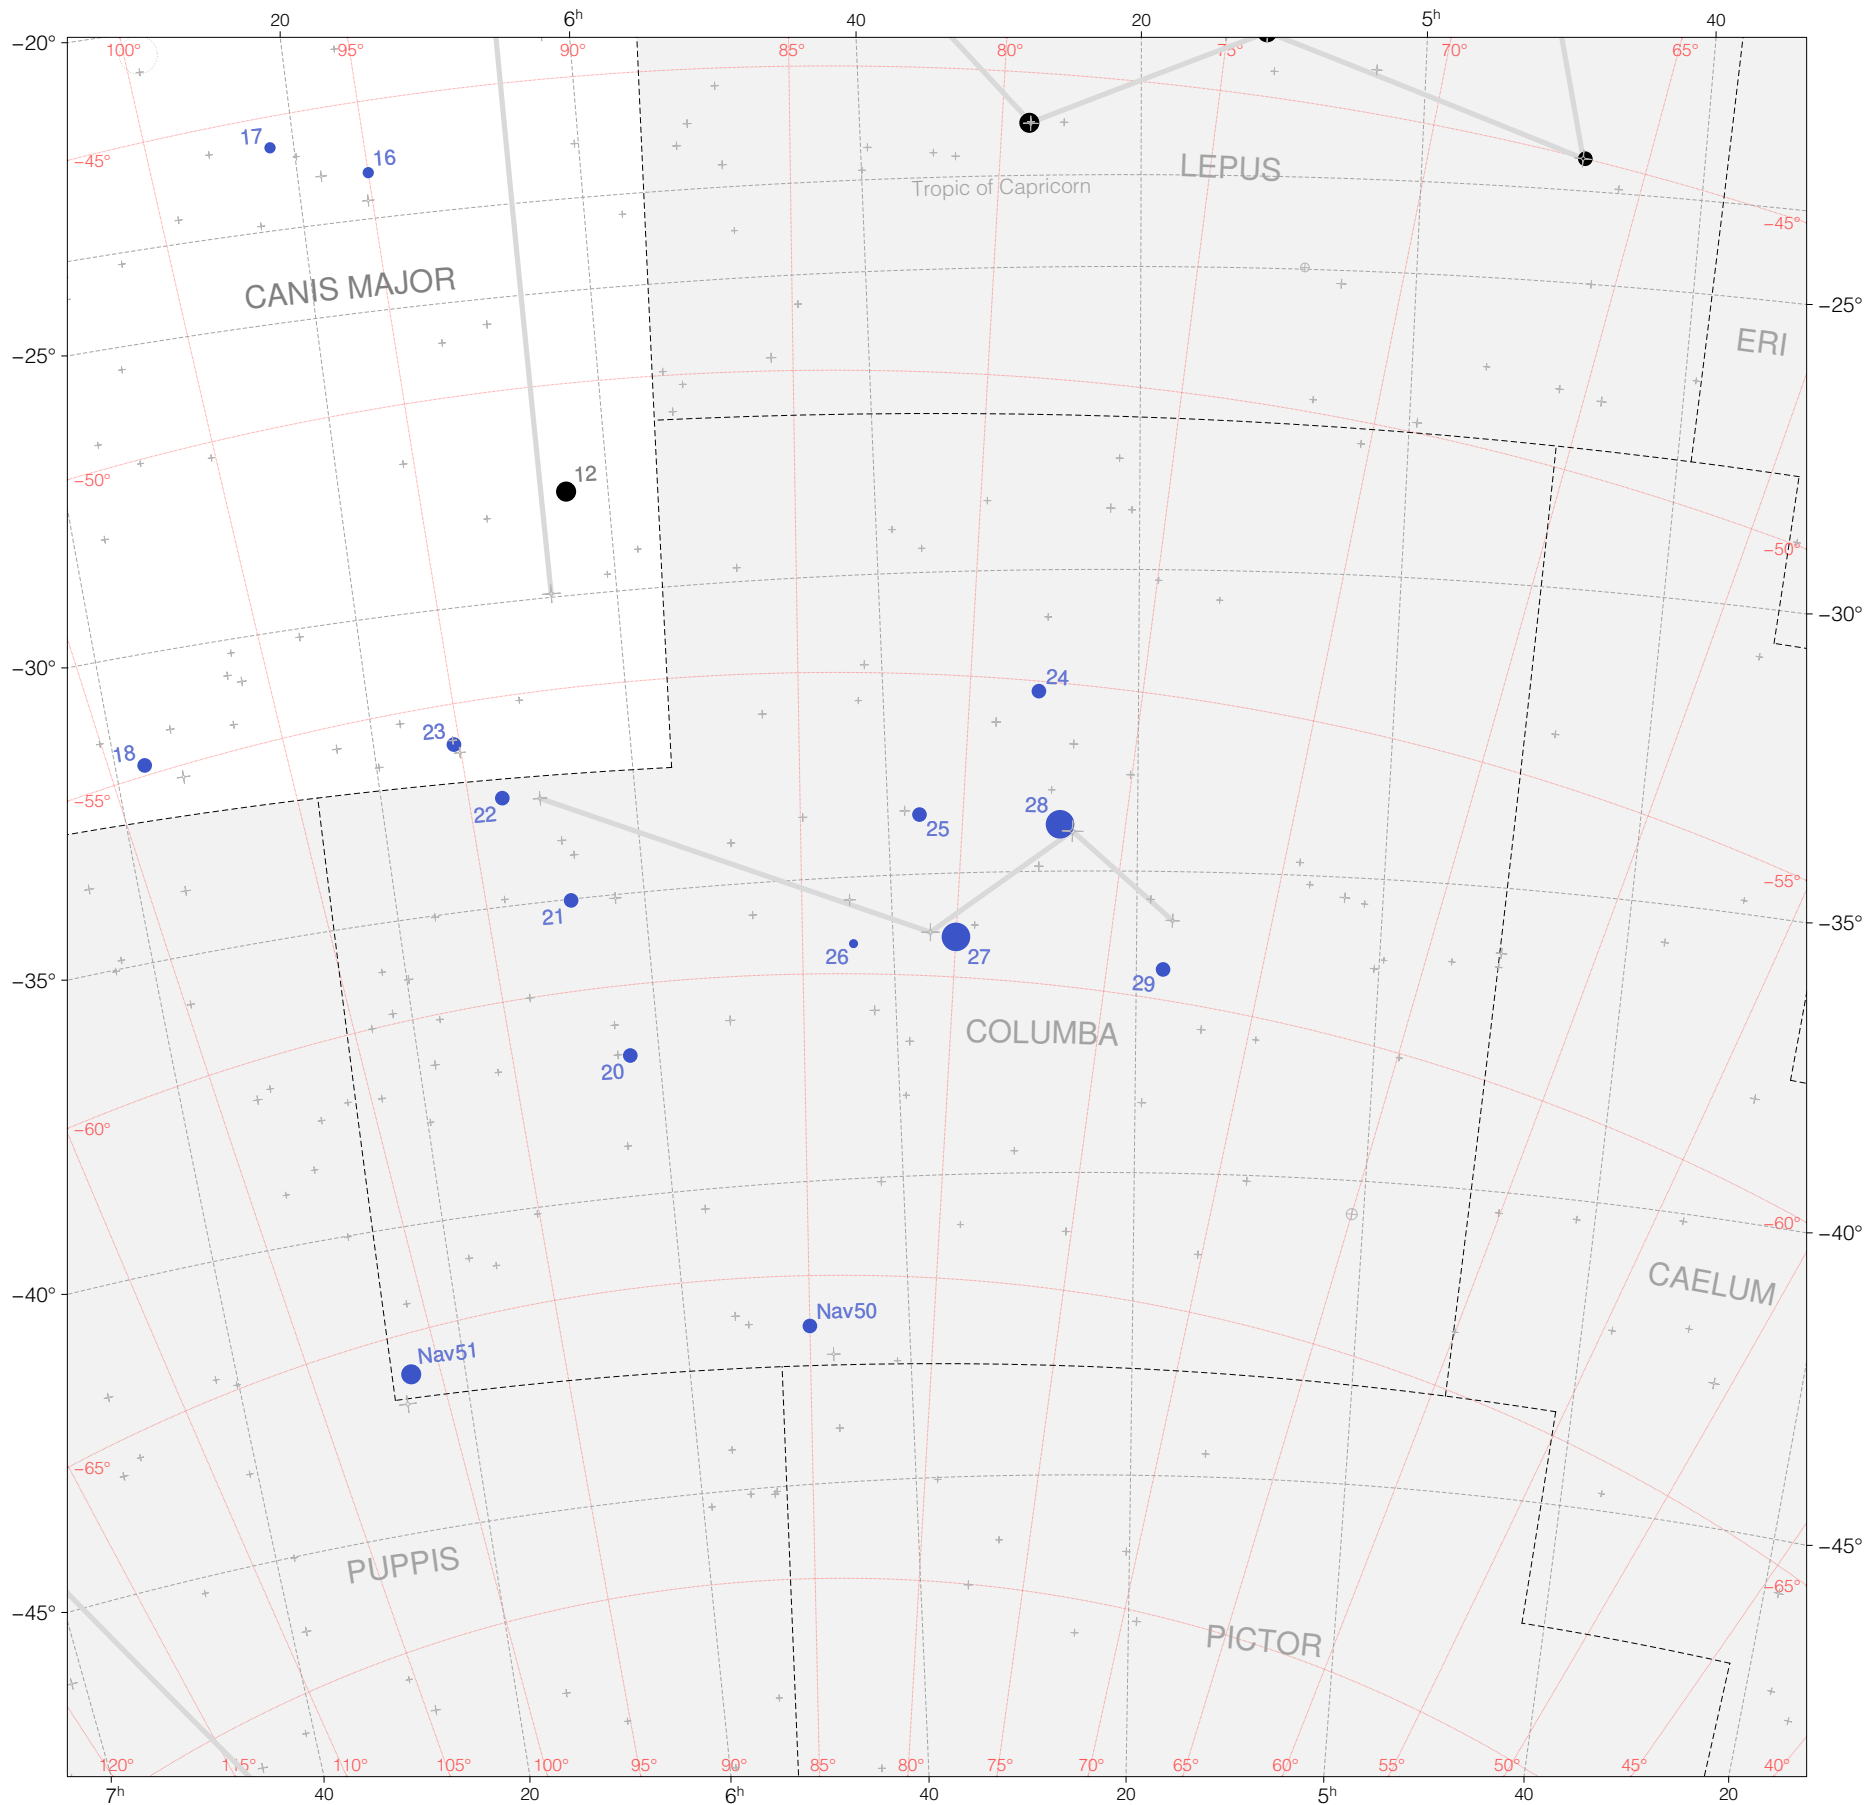

Kepler Stars in Canis Major (overflow)

Magnitudes: 1 2 3 4 5 6 7

Versions: K 2 3

Scale at center: 0° 2° 4°