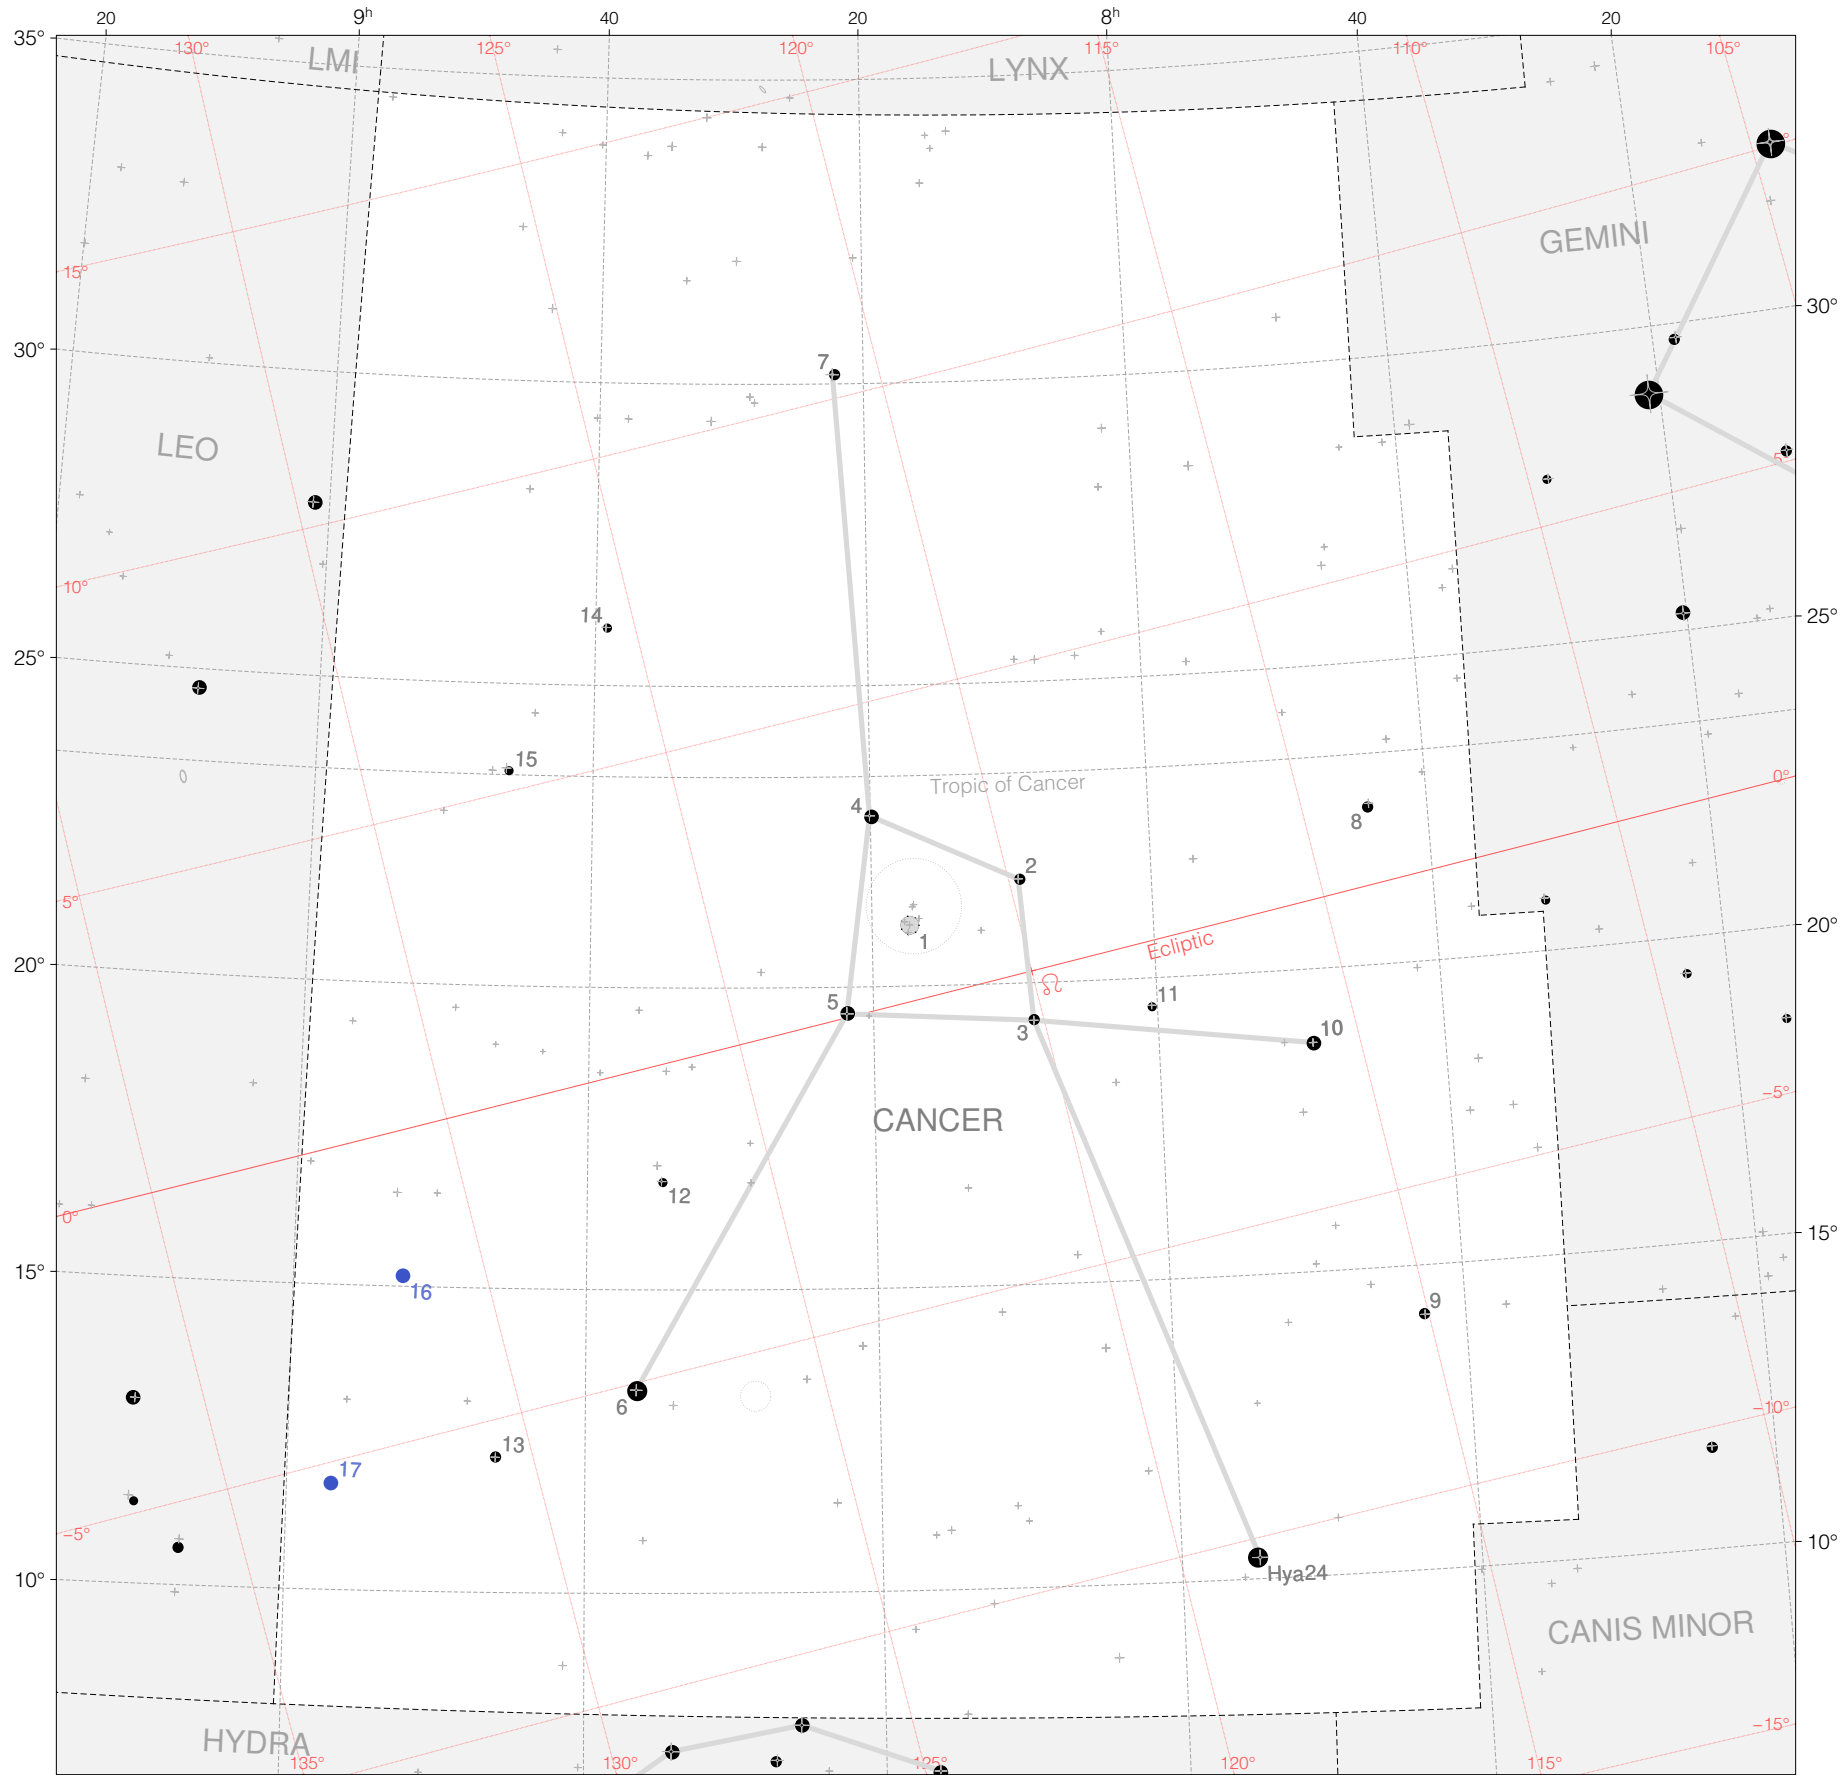

Kepler Stars in Cancer

Magnitudes:  1 2 3 4 5 6 7

Versions:  K 2 3

Scale at center:  0° 2° 4°