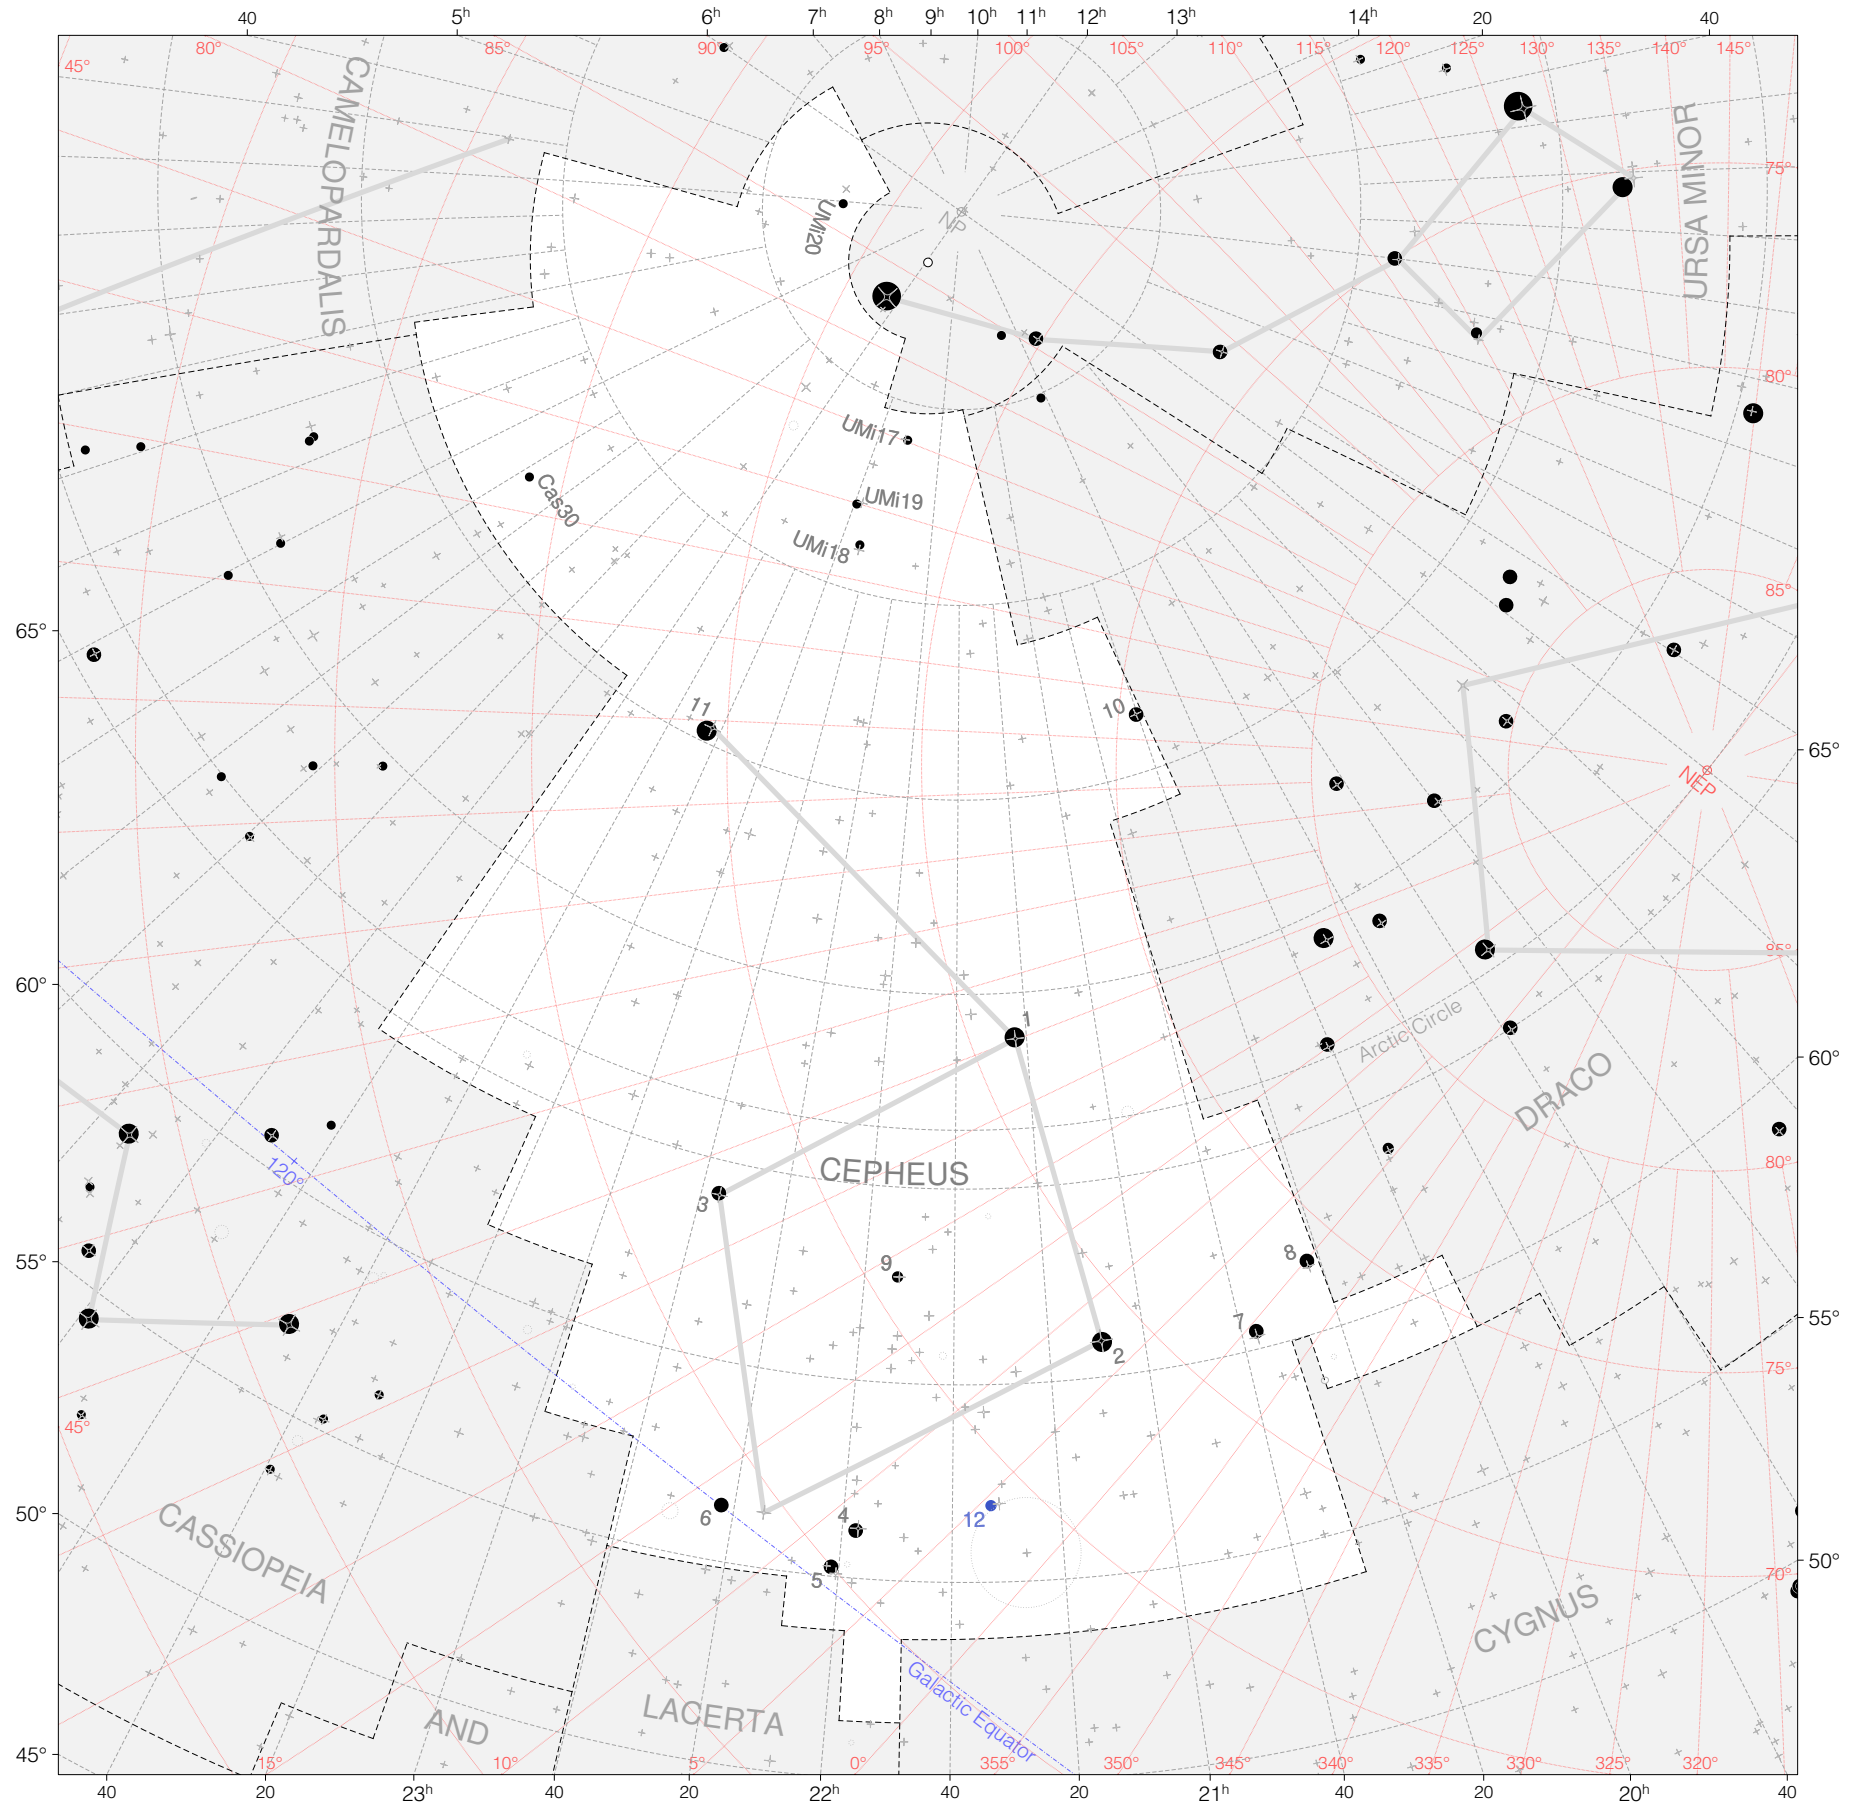

Kepler Stars in Cepheus

Magnitudes:  1 2 3 4 5 6 7

Versions:  K 2 3

Scale at center:  0° 2° 4°