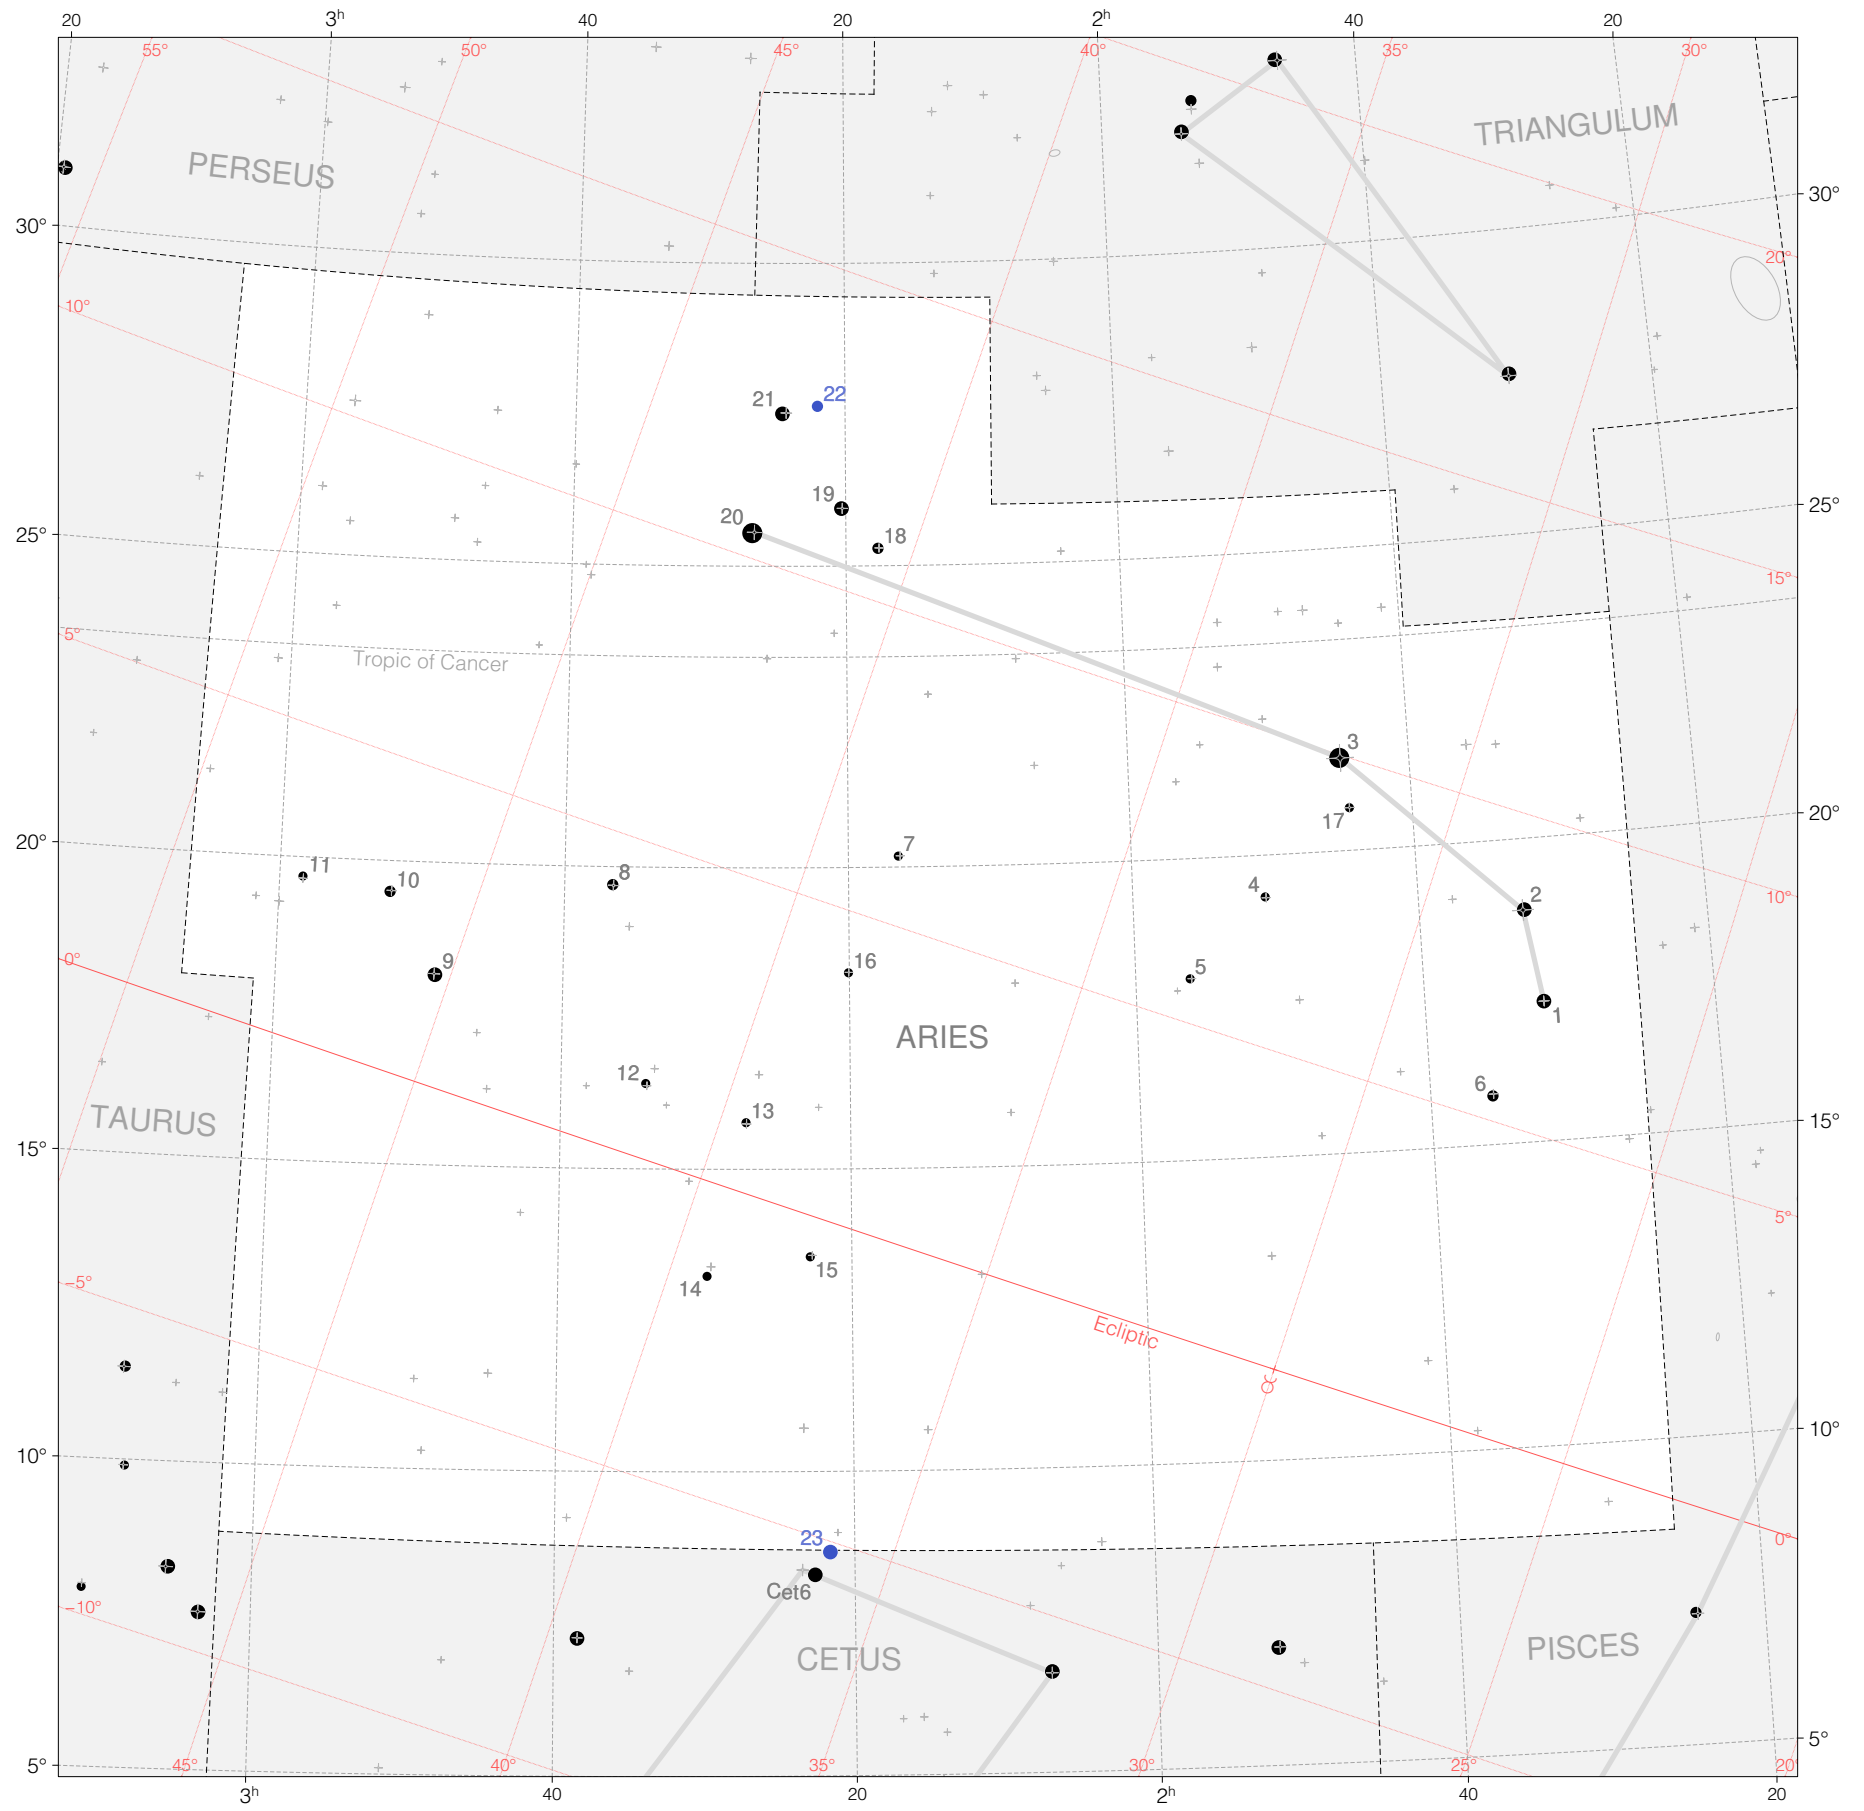

Kepler Stars in Aries

Magnitudes: 1 2 3 4 5 6 7

Versions: K 2 3

Scale at center: 0° 2° 4°