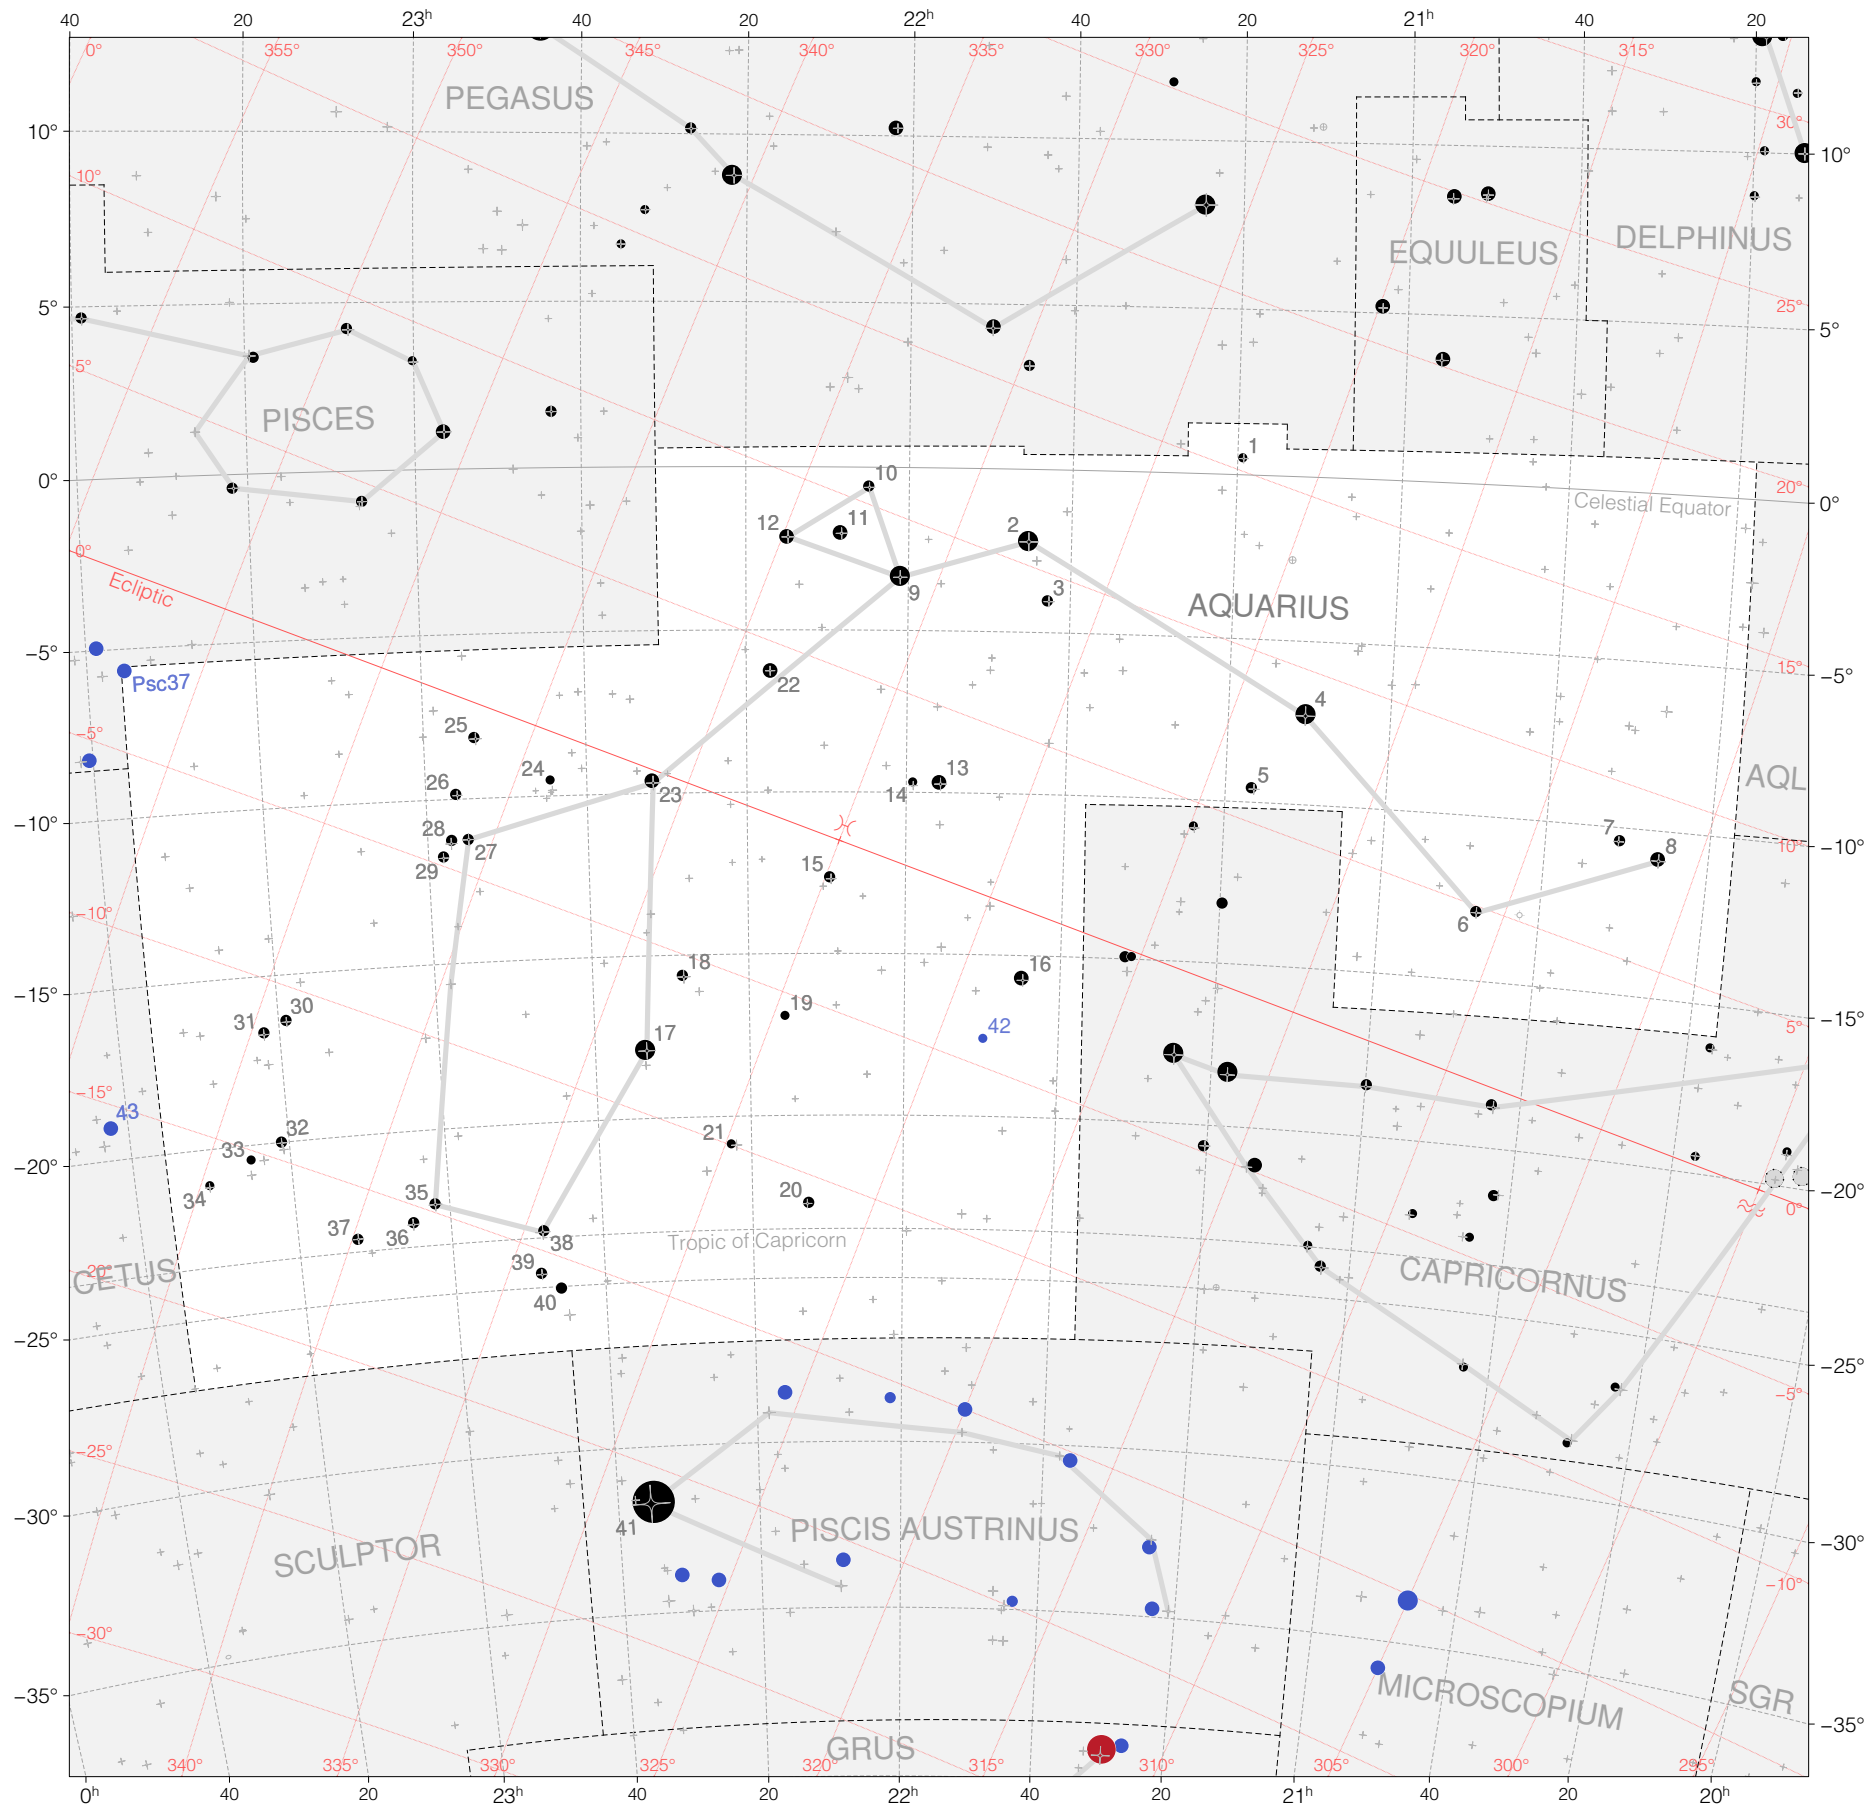

Kepler Stars in Aquarius

Magnitudes: 1 2 3 4 5 6 7

Versions: K 2 3

Scale at center: 0° 2° 4°