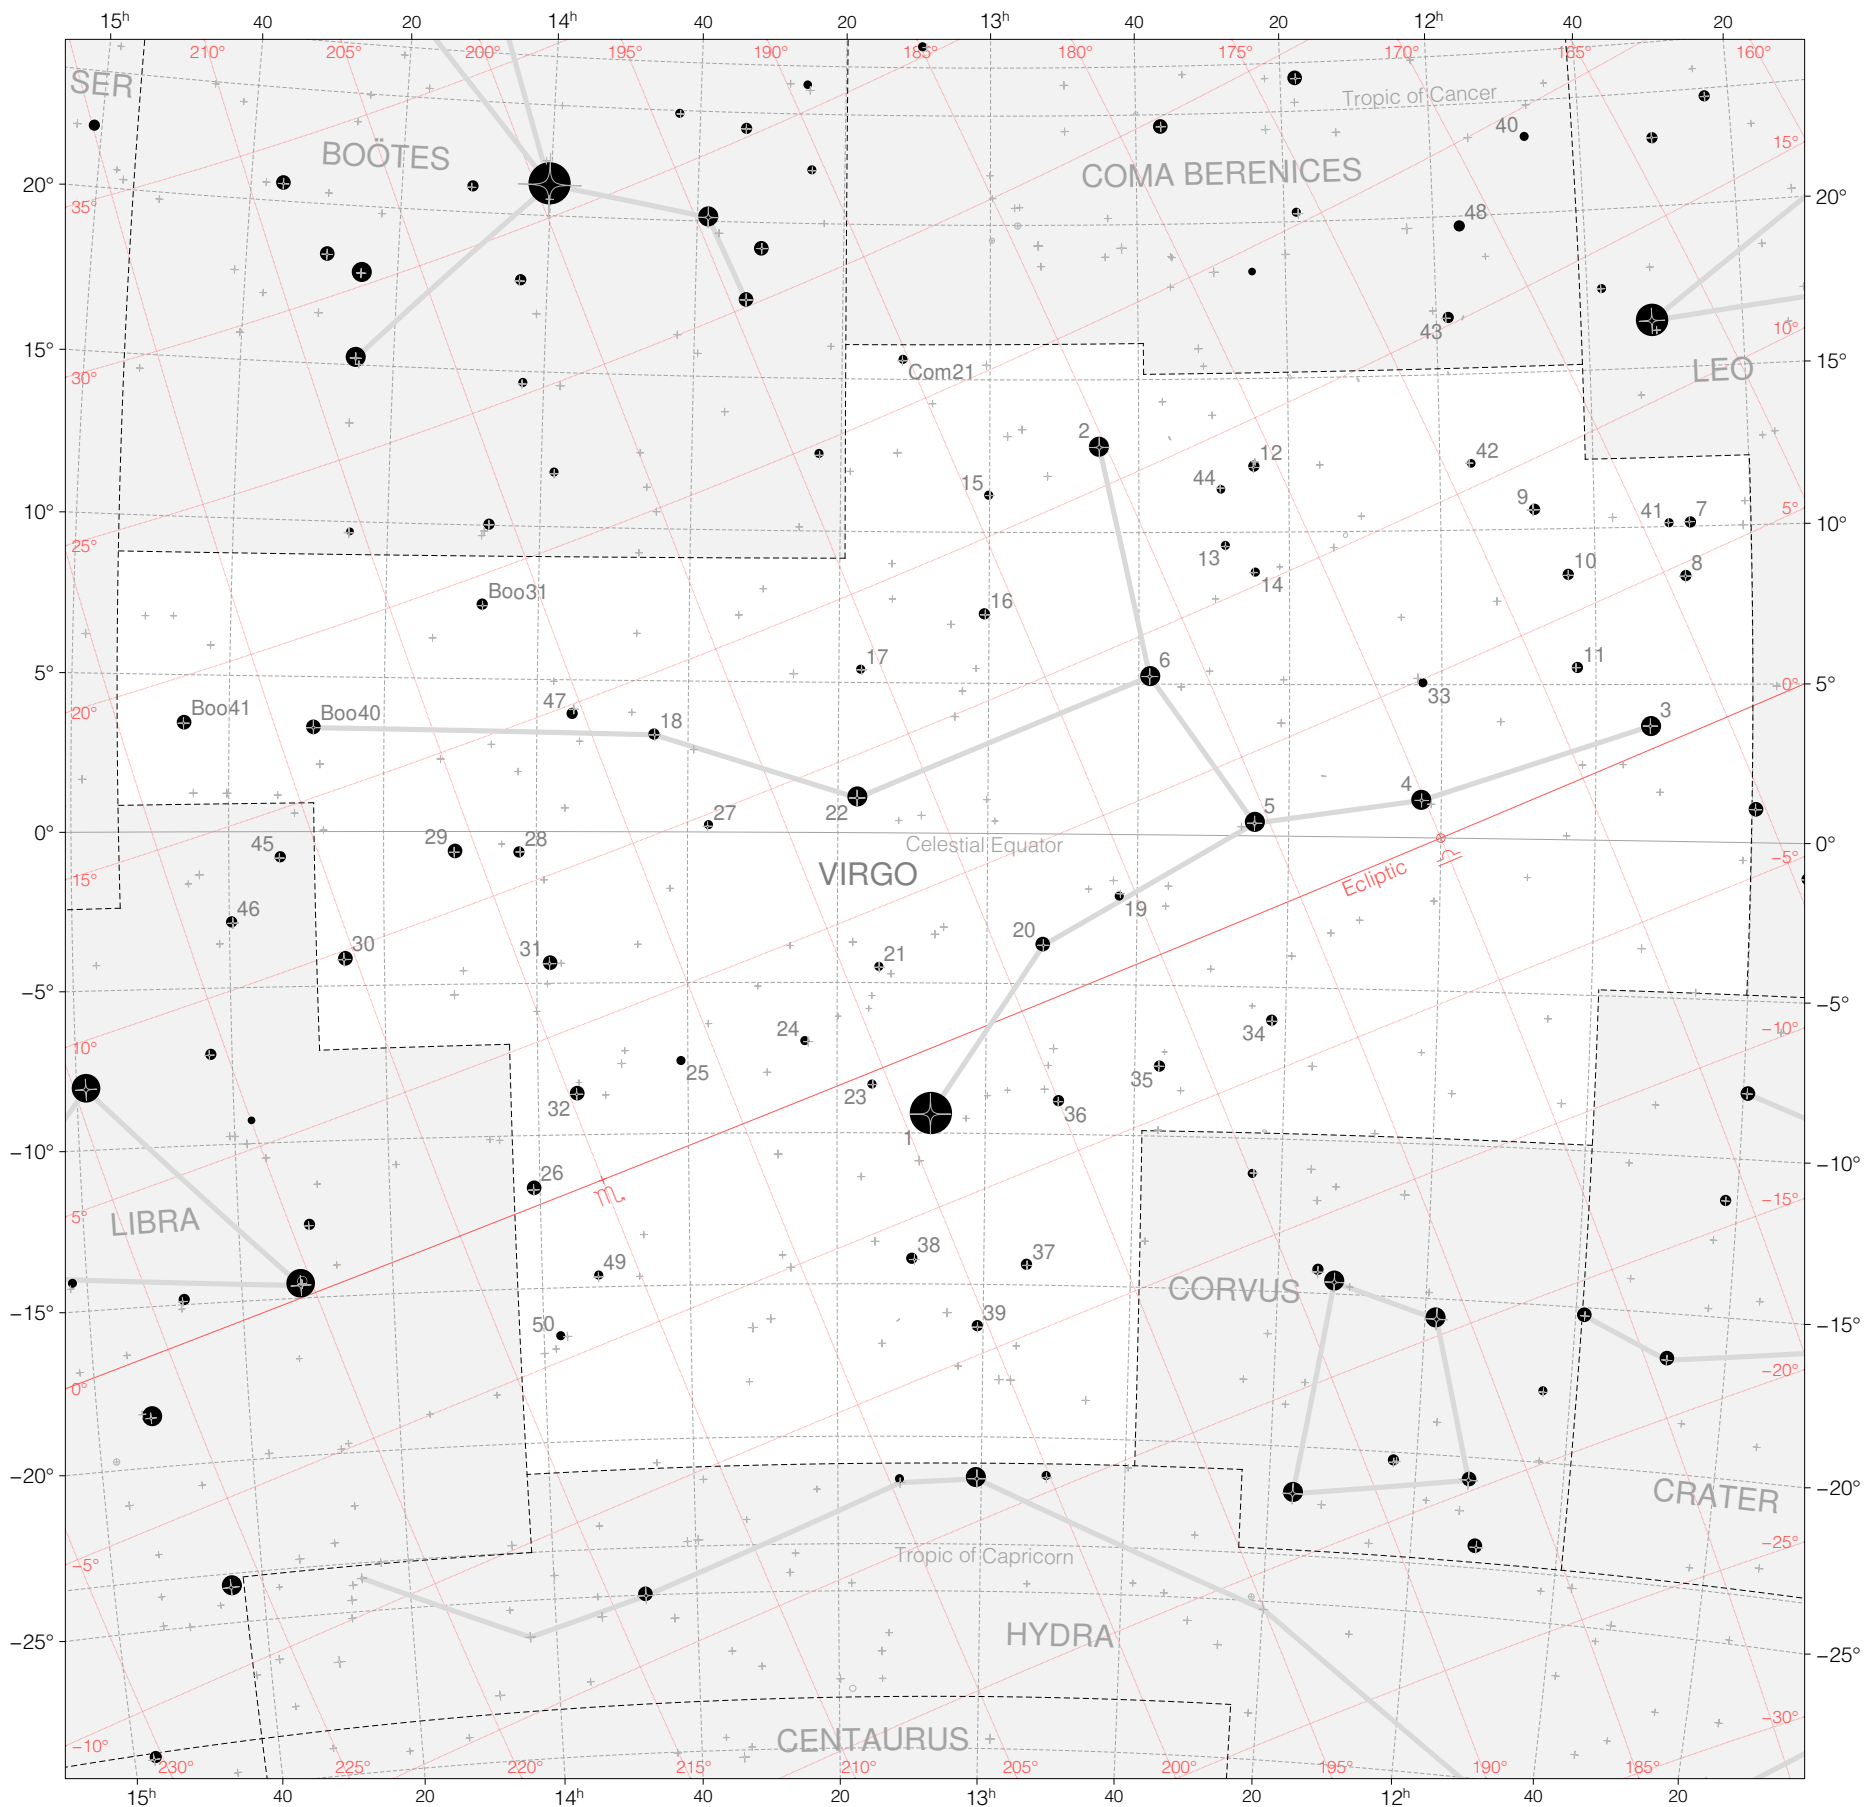

Hevelius Stars in Virgo

Magnitudes: 1 2 3 4 5 6 7

Scale at center: 0° 2° 4°