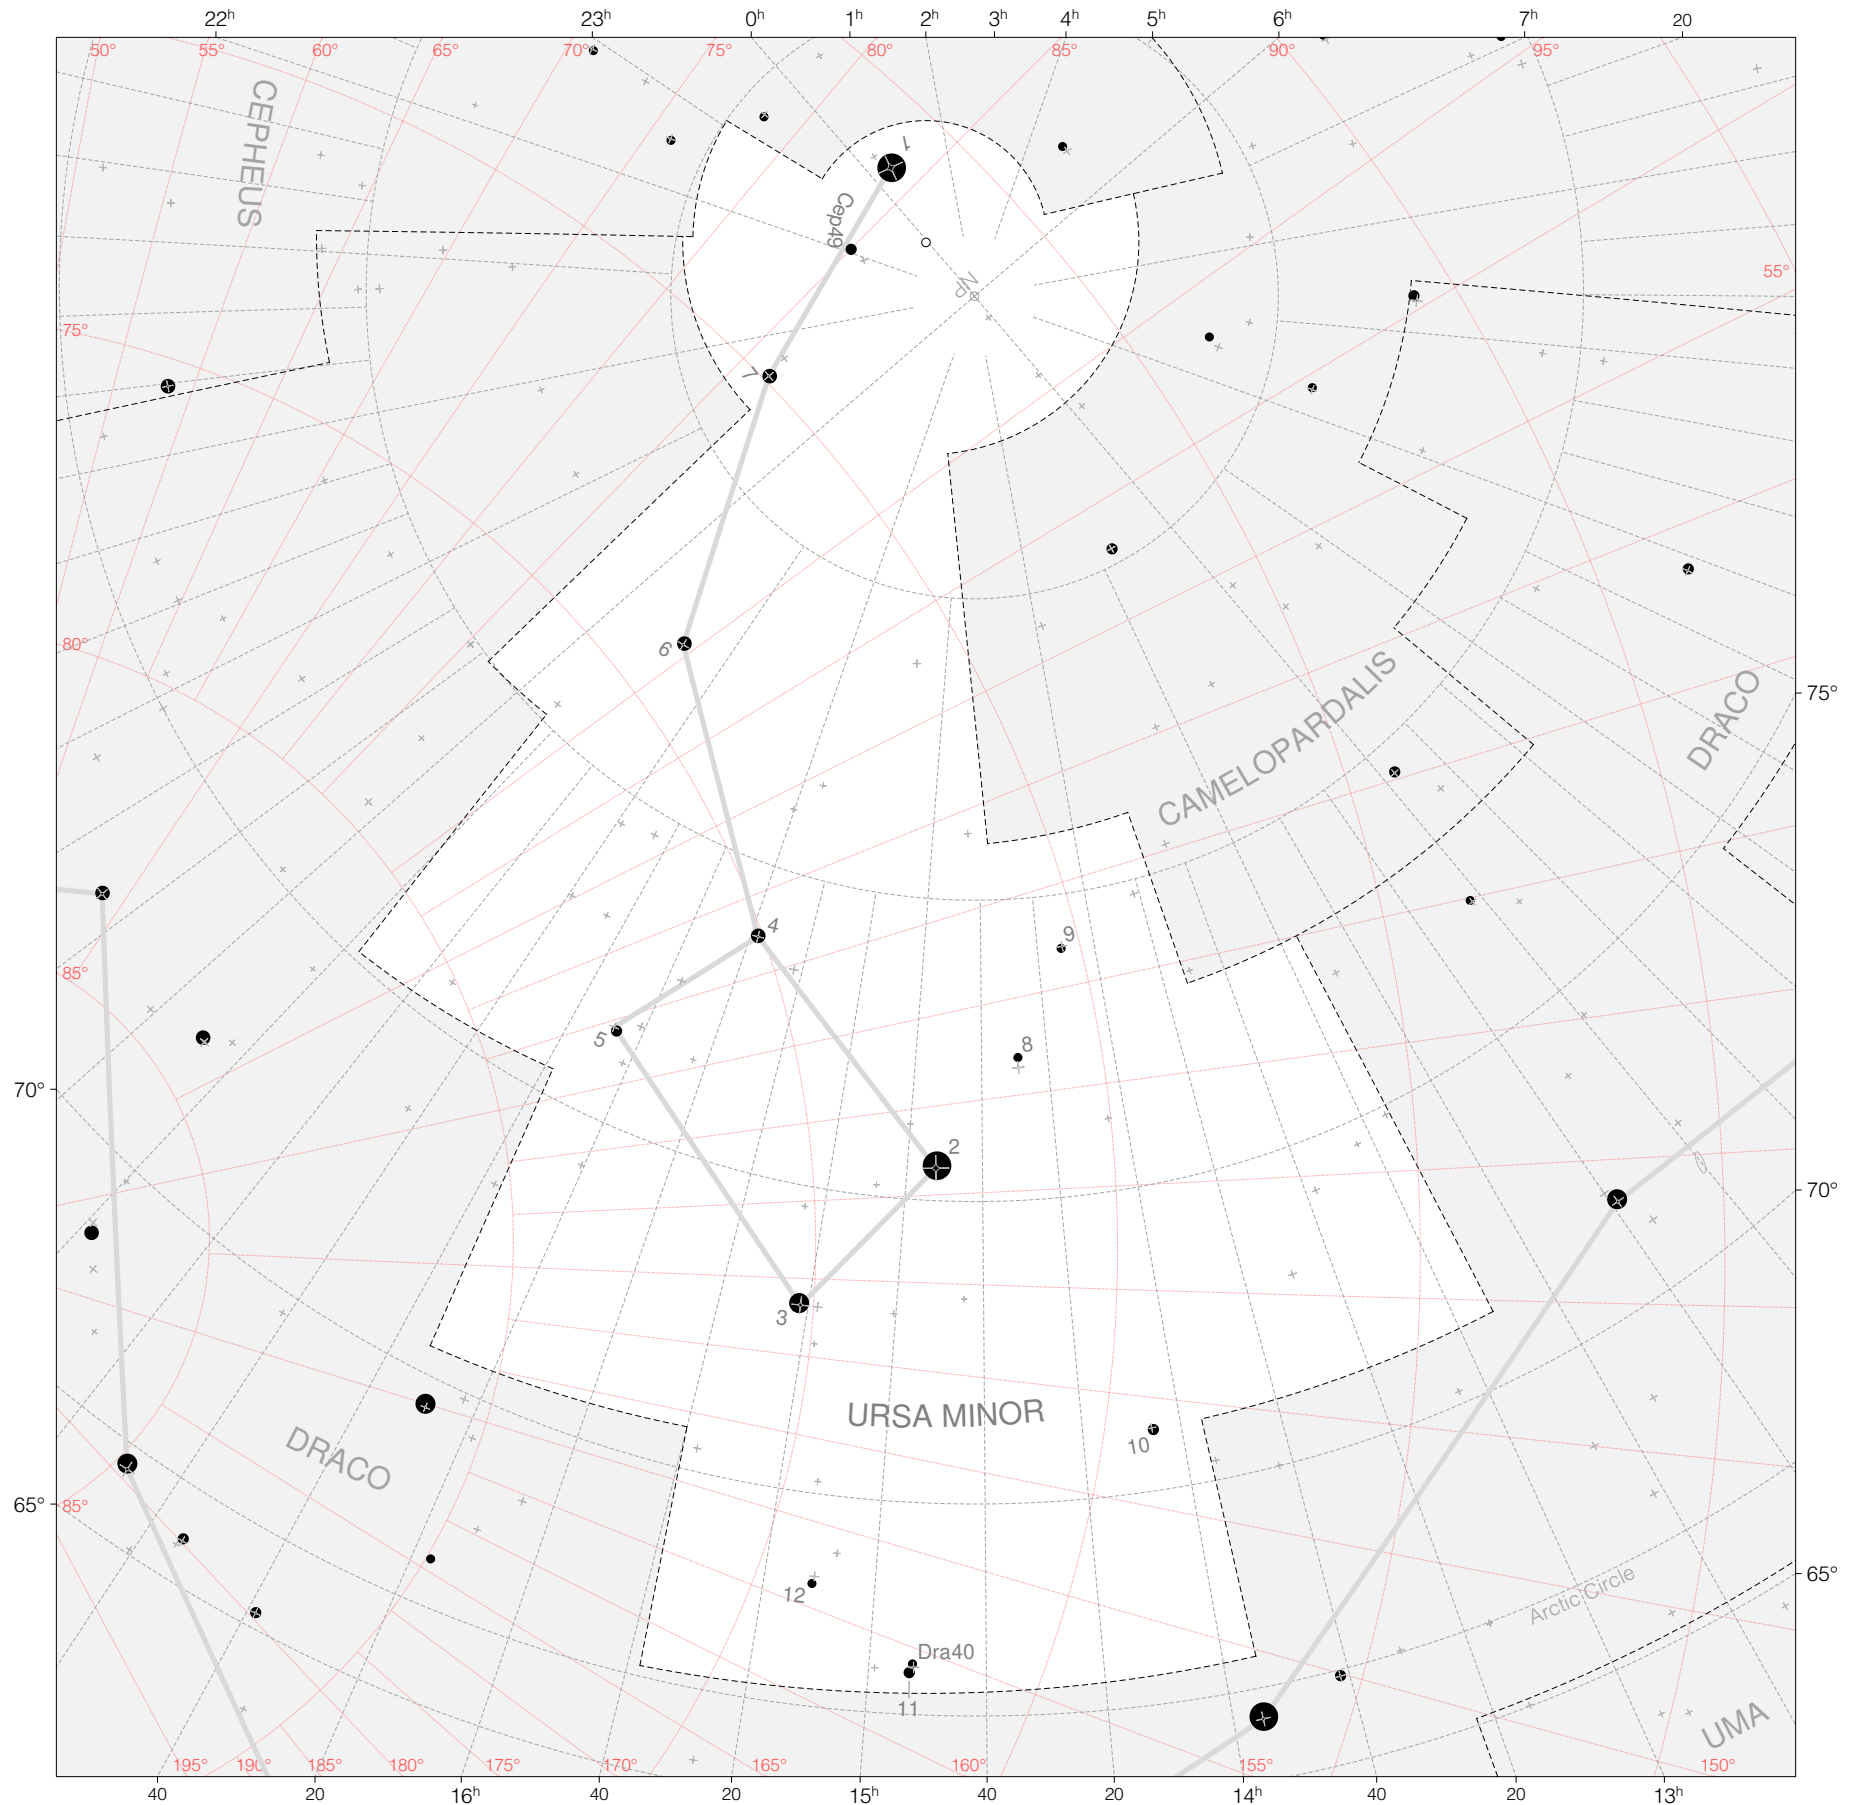

# Hevelius Stars in Ursa Minor

Magnitudes: 1 2 3 4 5 6 7

Scale at center: 0° 2° 4°