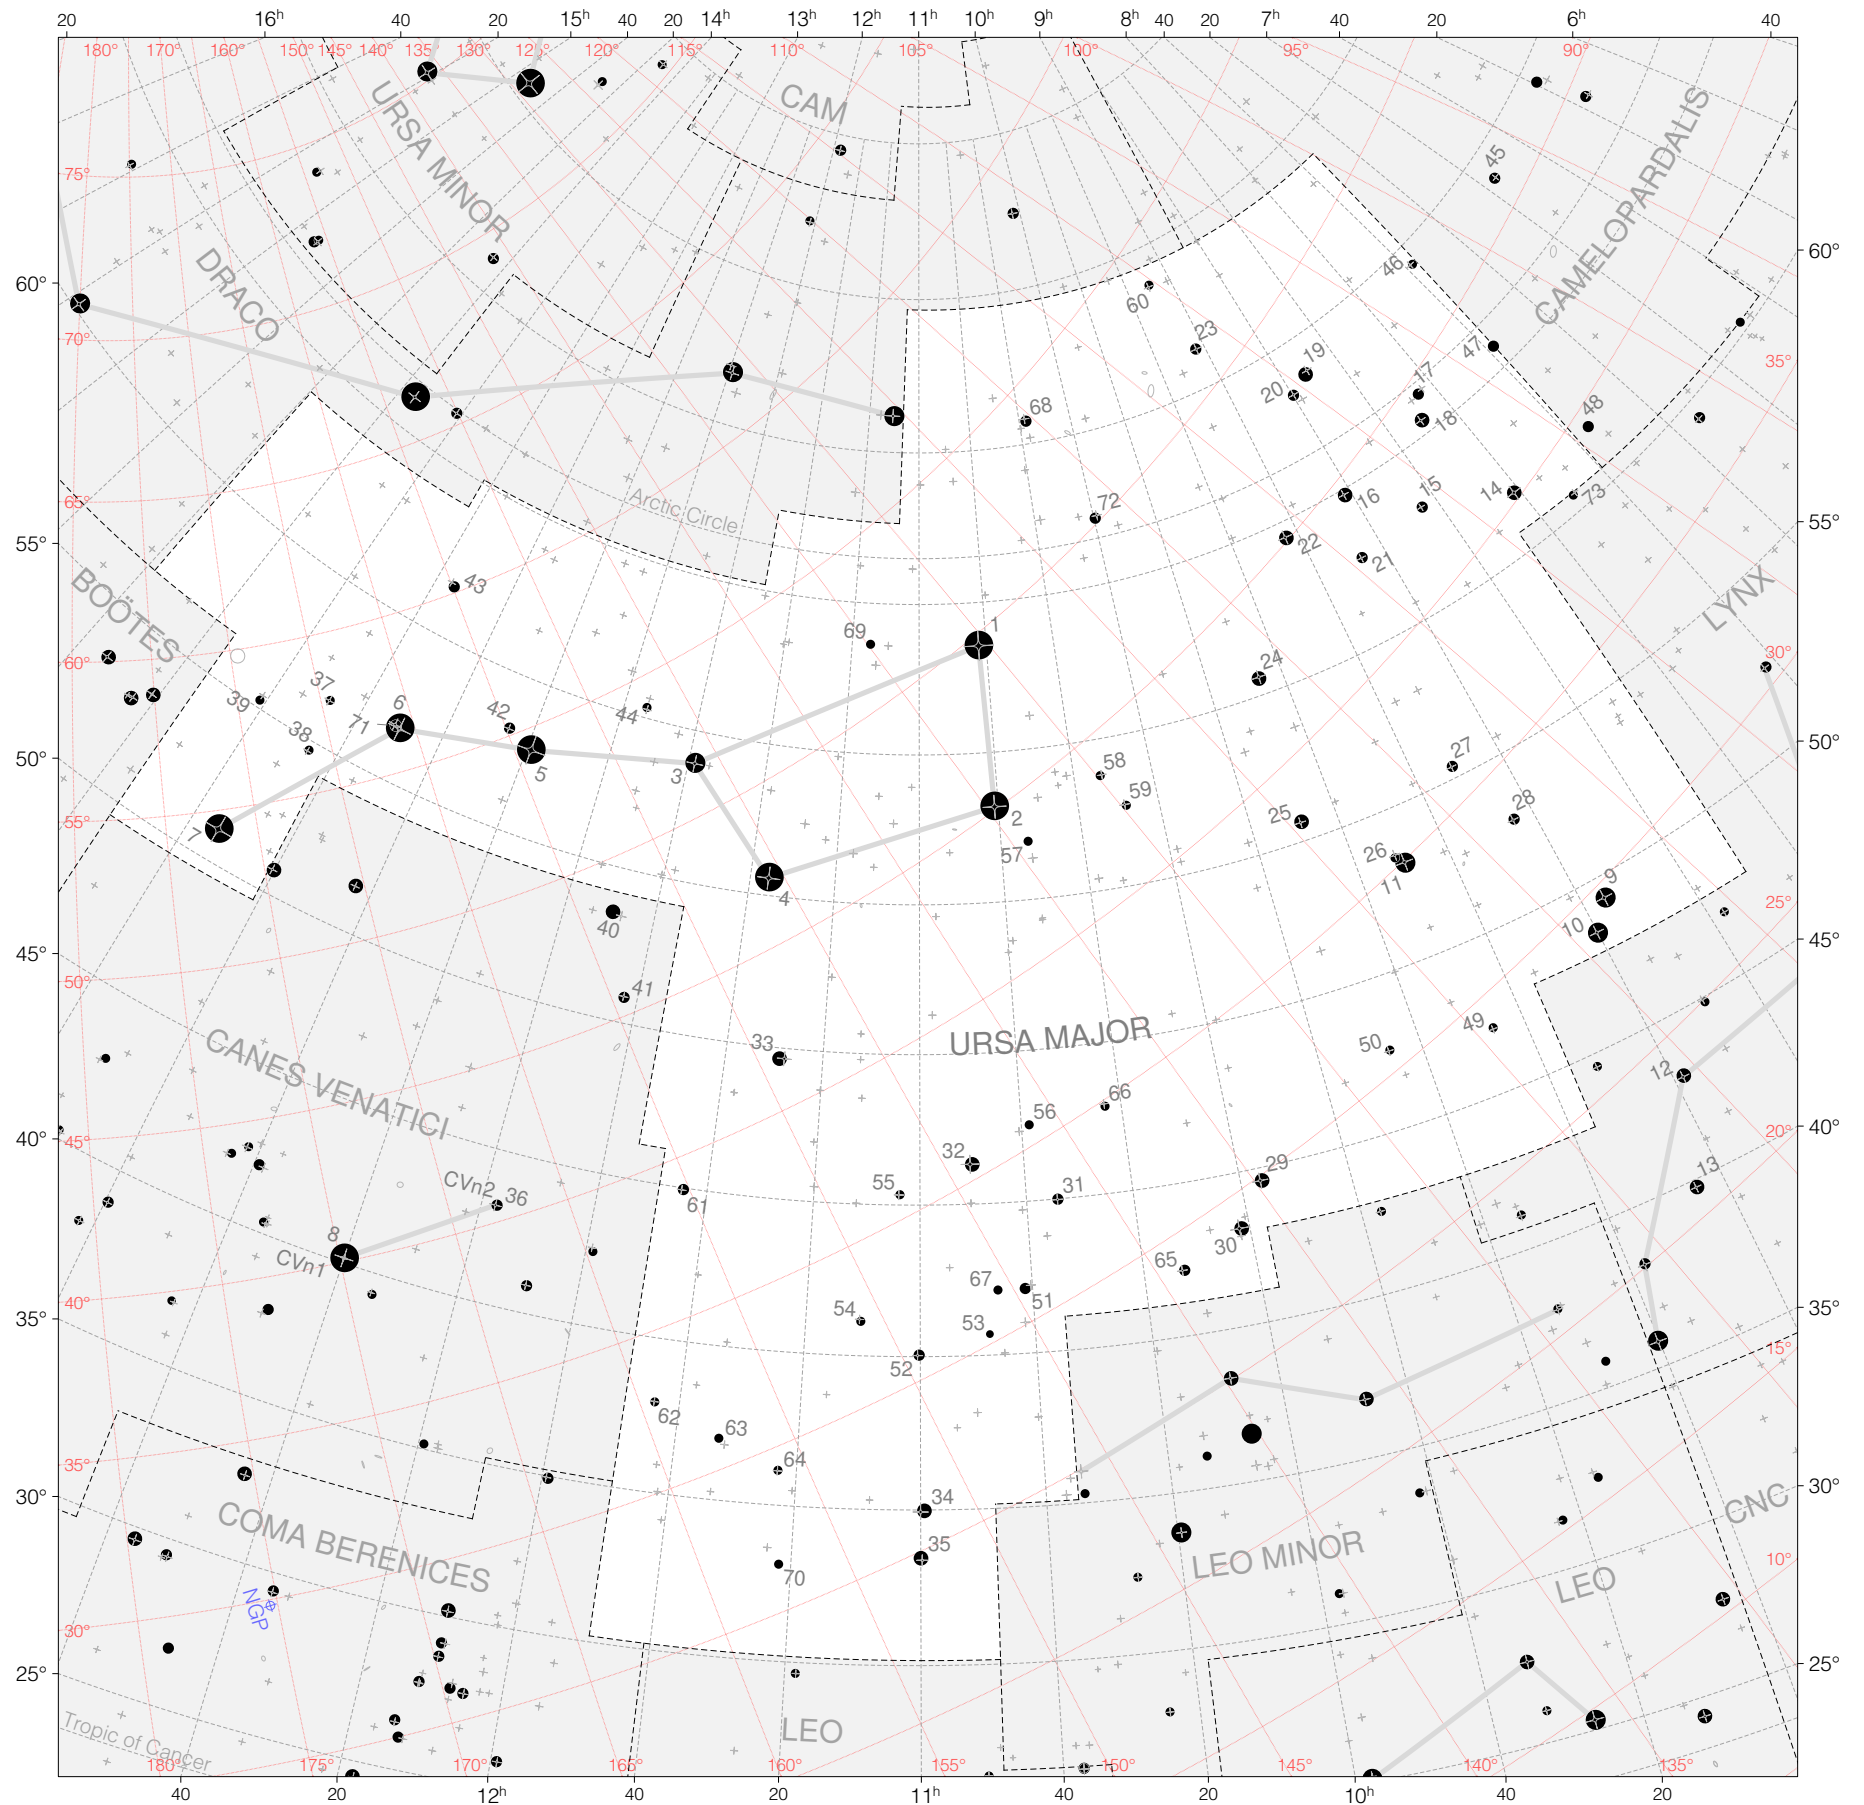

Hevelius Stars in Ursa Major

Magnitudes: 
1 2 3 4 5 6 7

Scale at center: 0° 2° 4° 