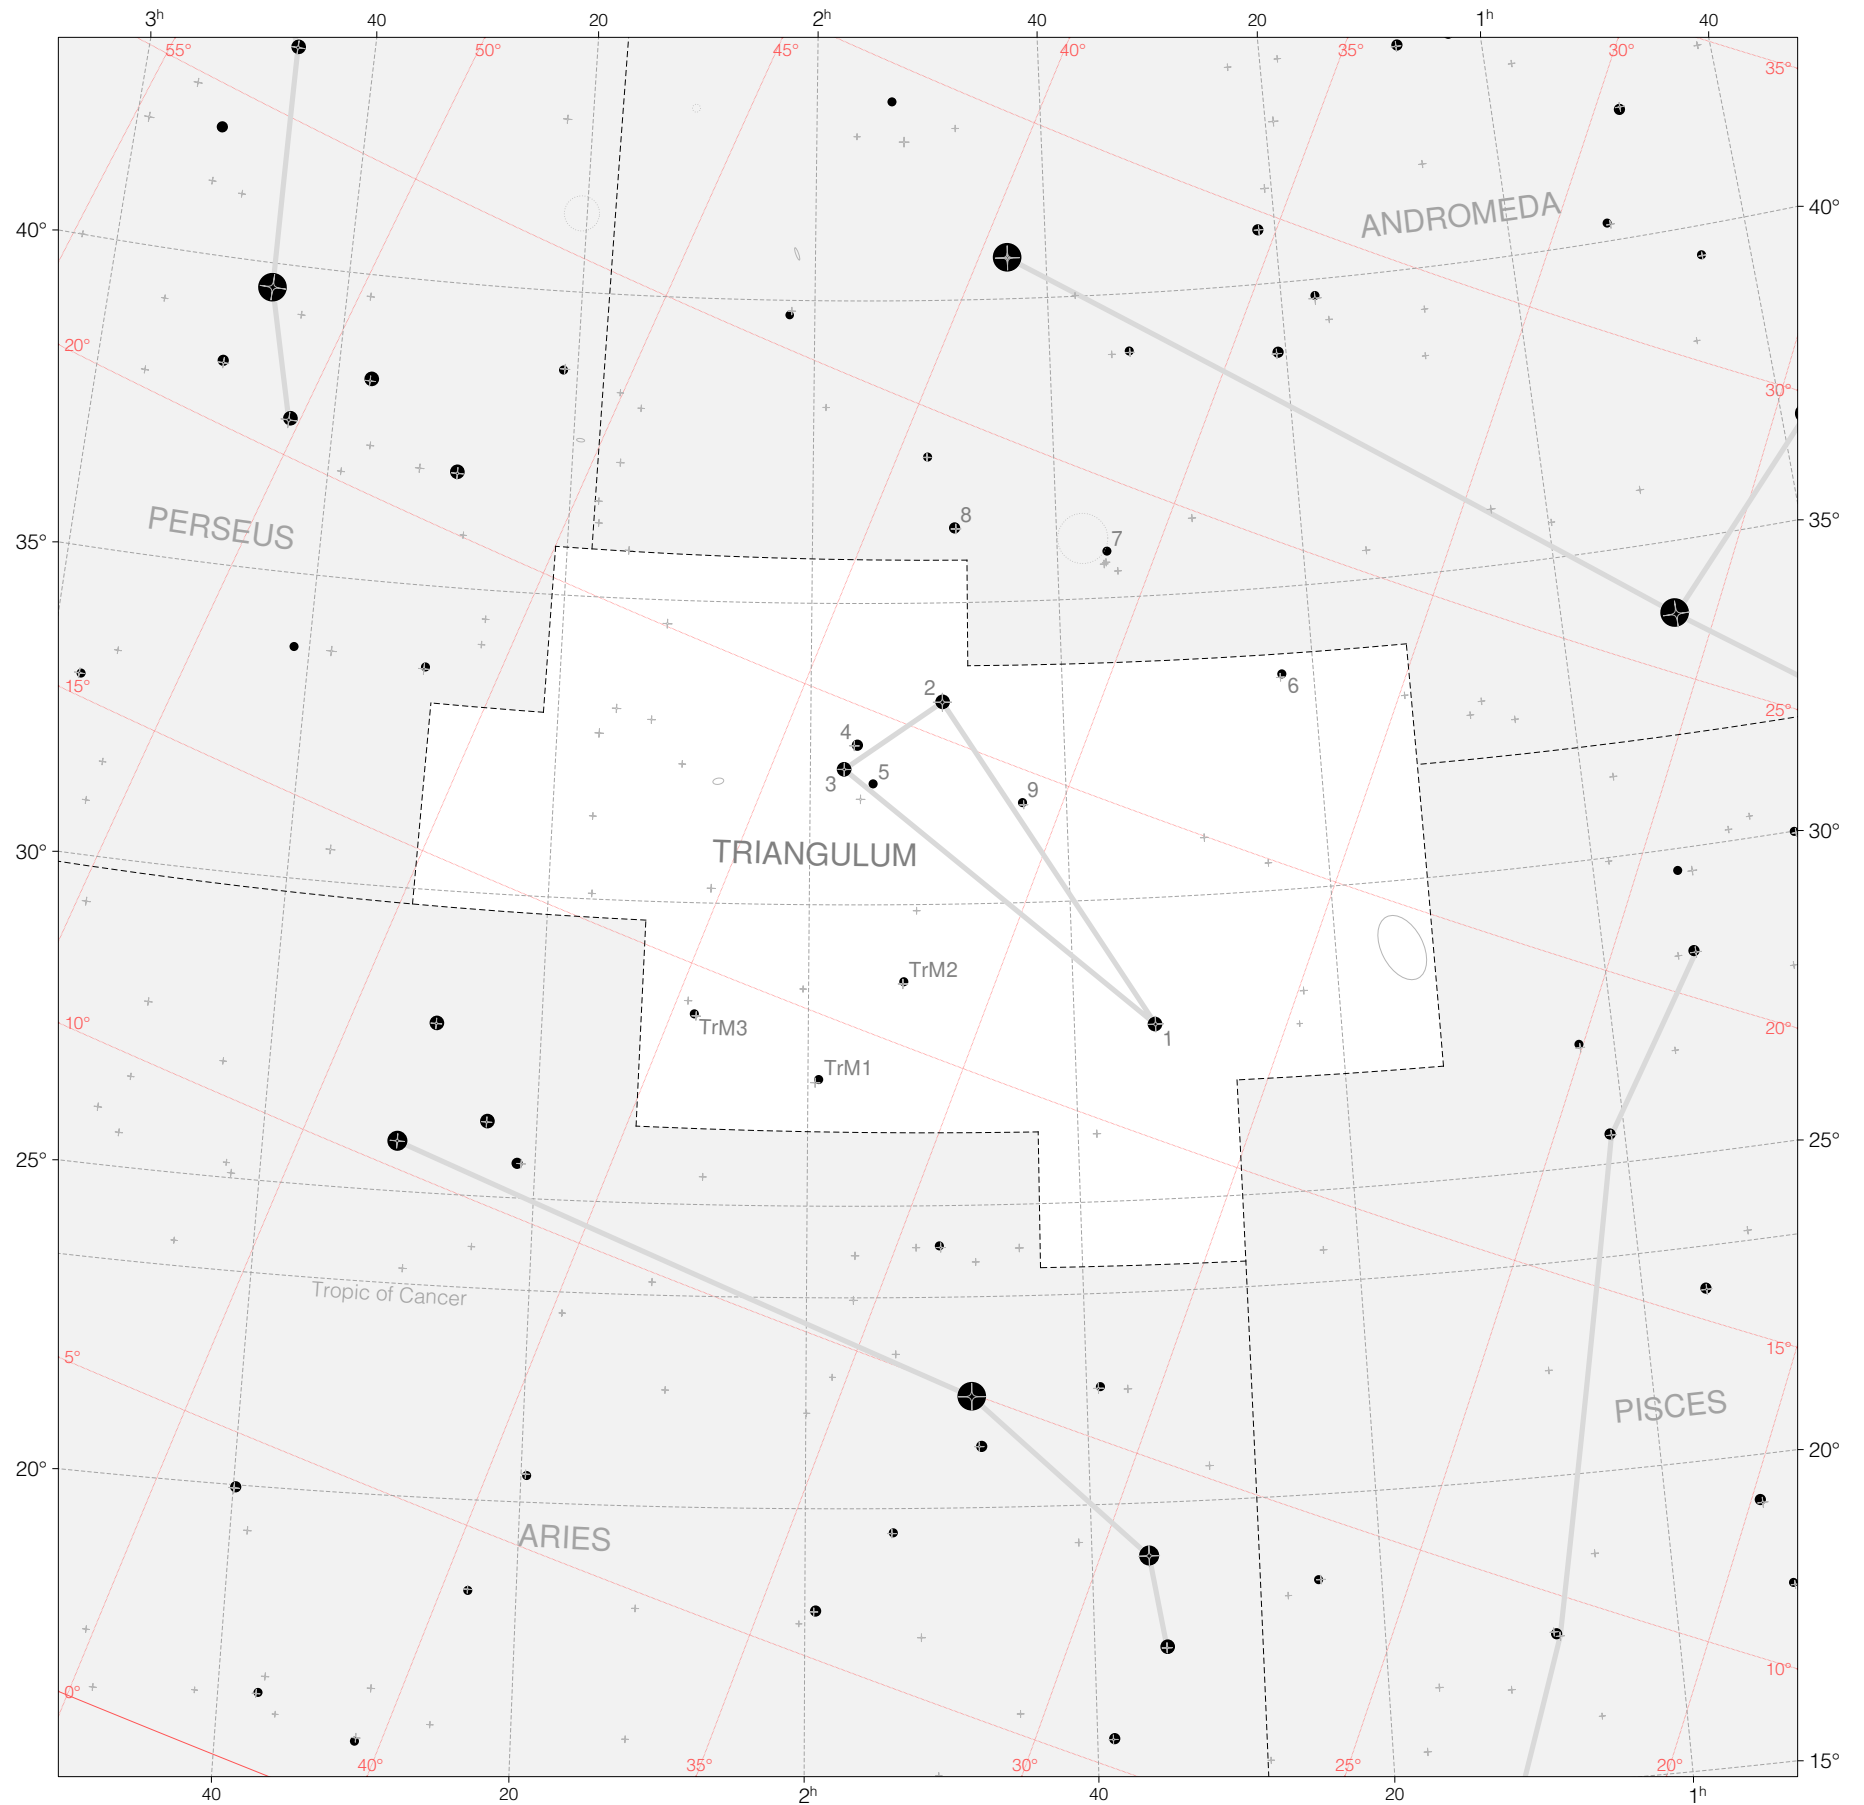

# Hevelius Stars in Triangulum Majus and Triangulum Minus

Magnitudes:   
1 2 3 4 5 6 7

Scale at center:  0° 2° 4°