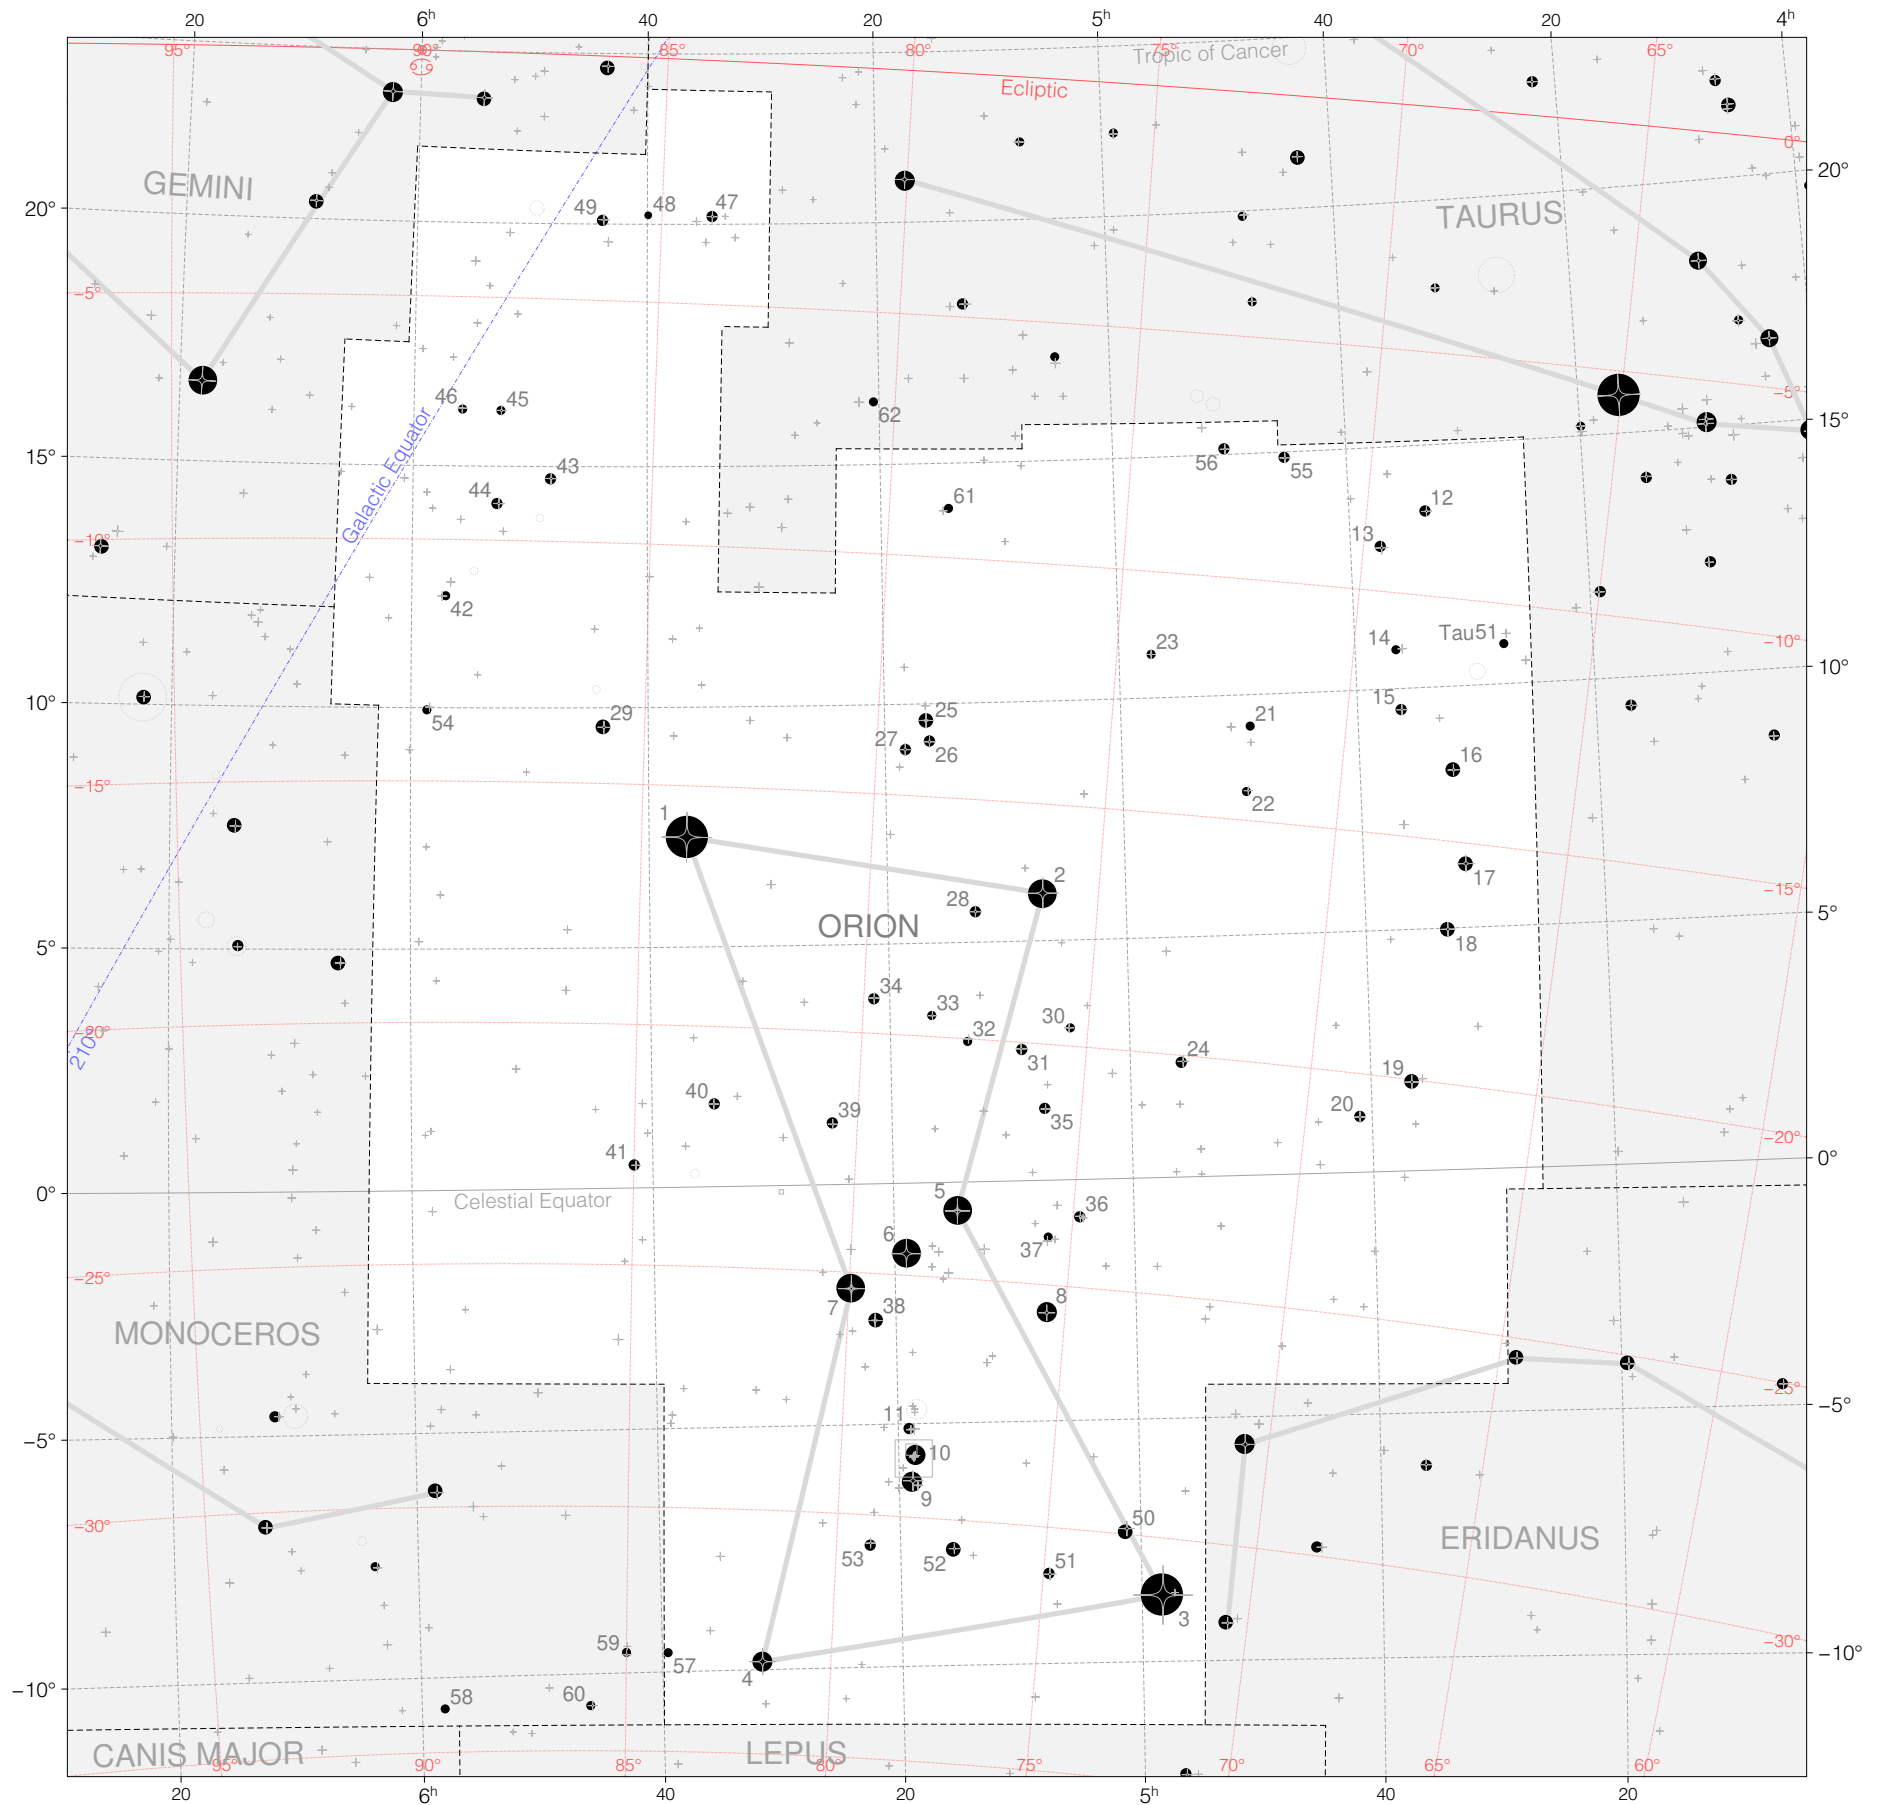

Hevelius Stars in Orion

Magnitudes: 
1 2 3 4 5 6 7

Scale at center: 0° 2° 4° 