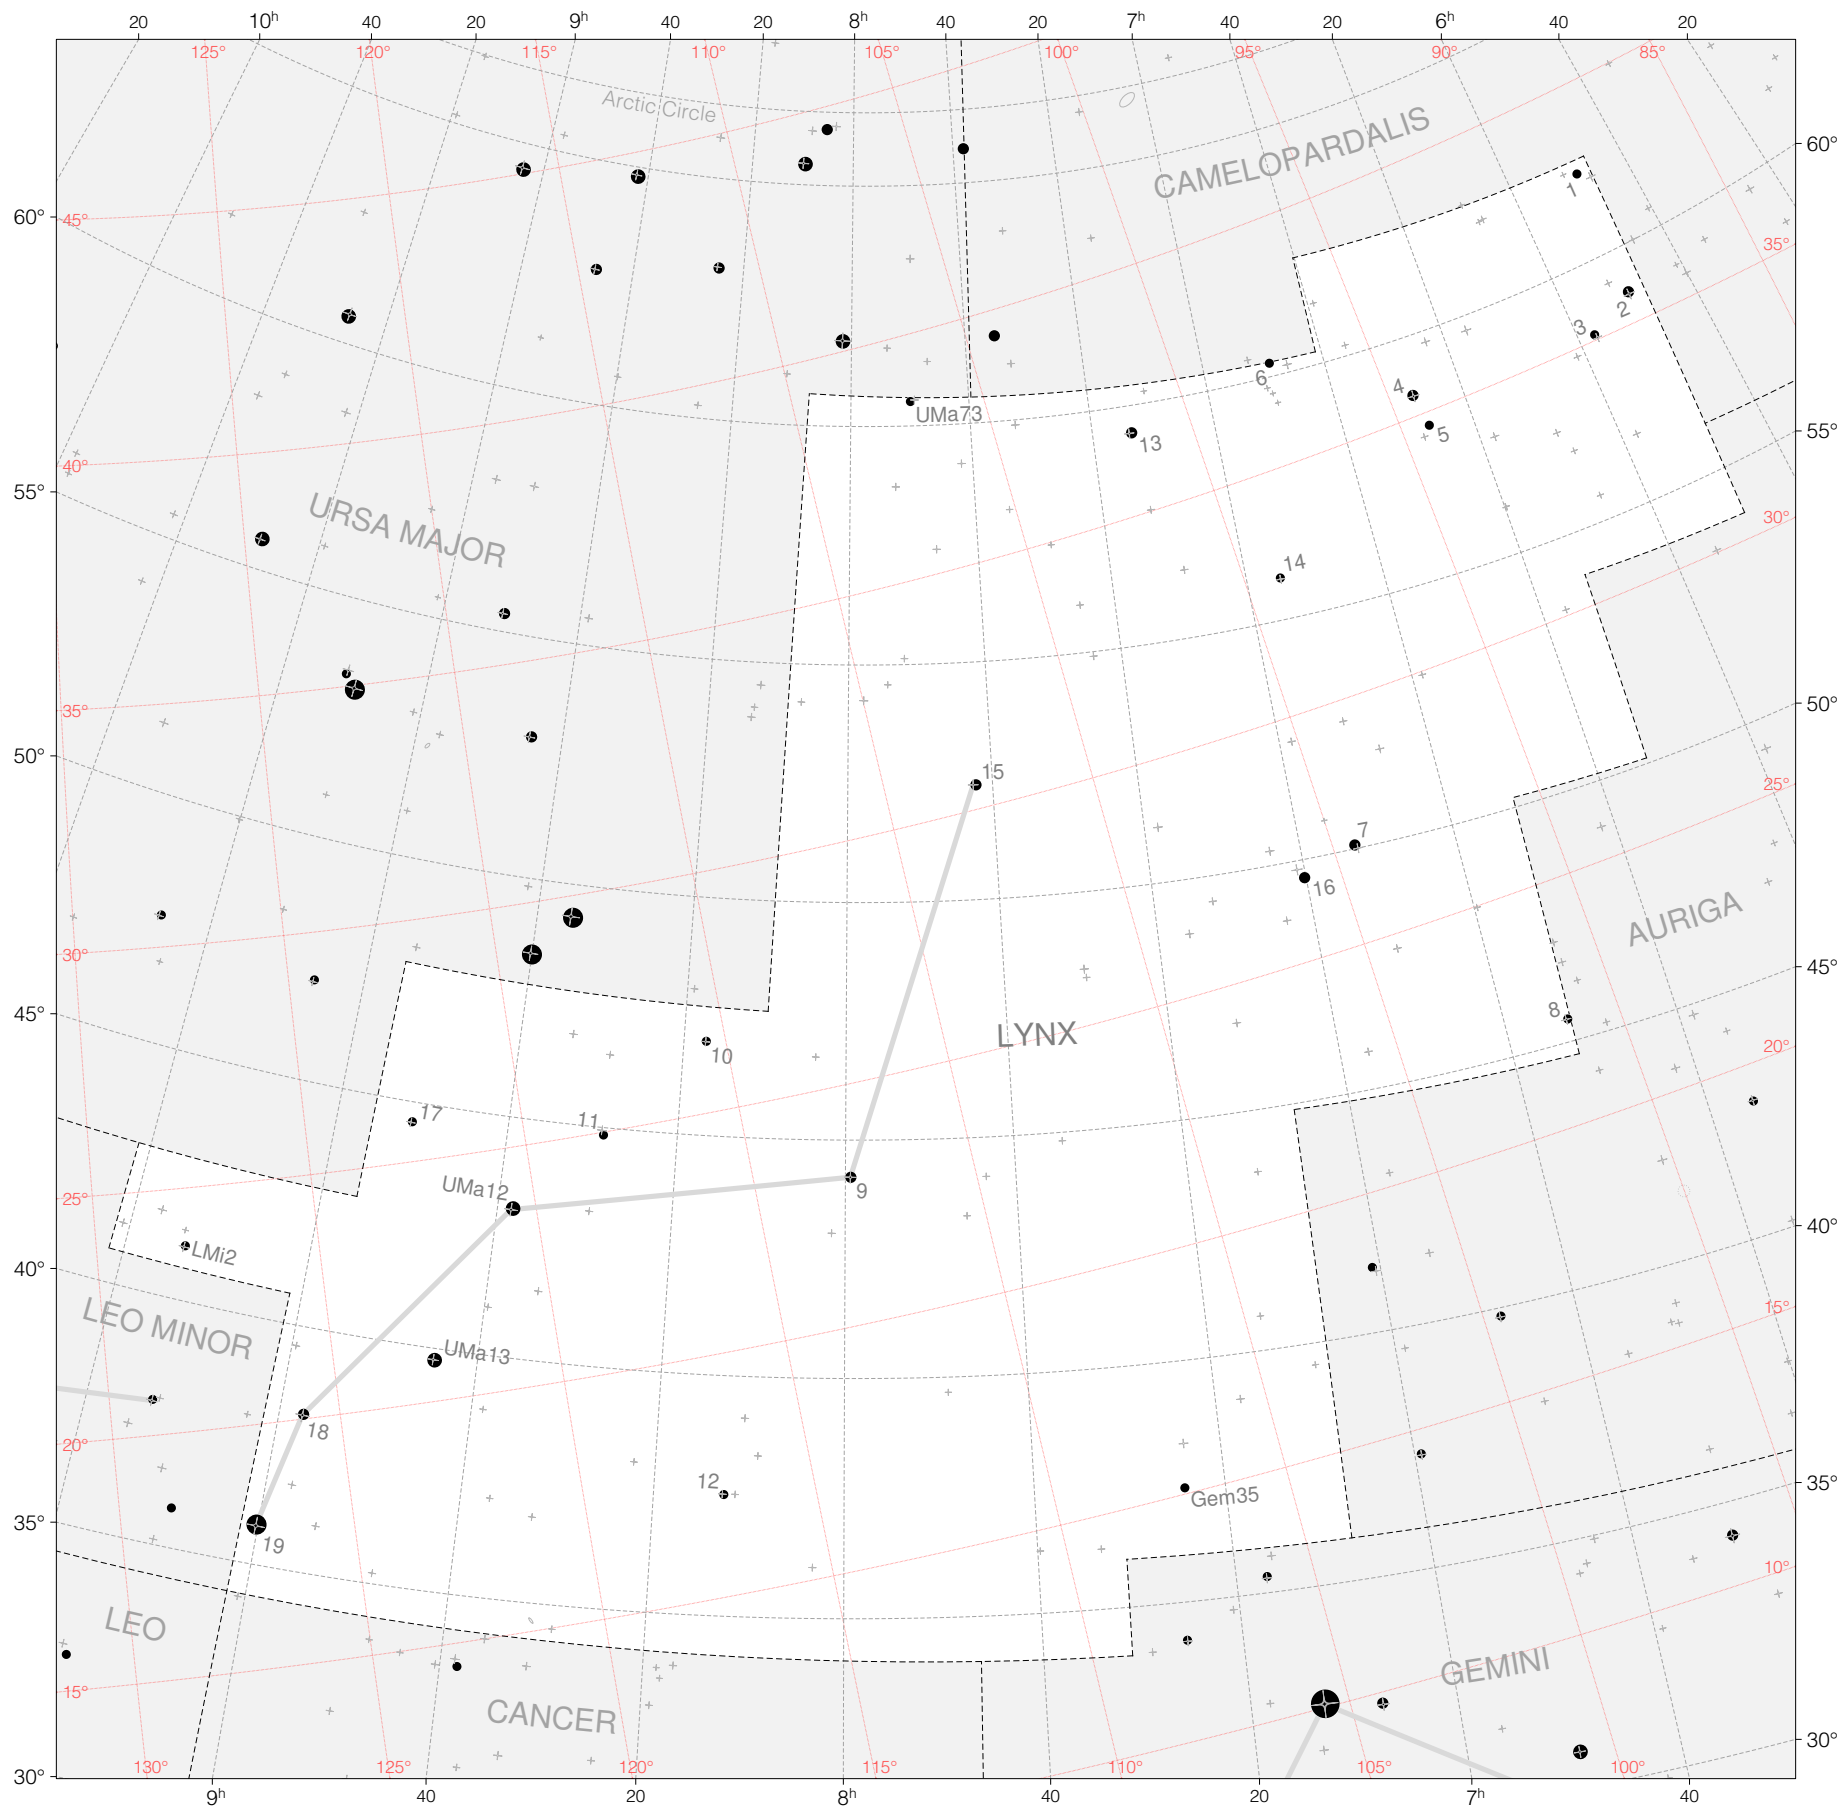

# Hevelius Stars in Lynx

Magnitudes:   
1 2 3 4 5 6 7

Scale at center:  0° 2° 4°