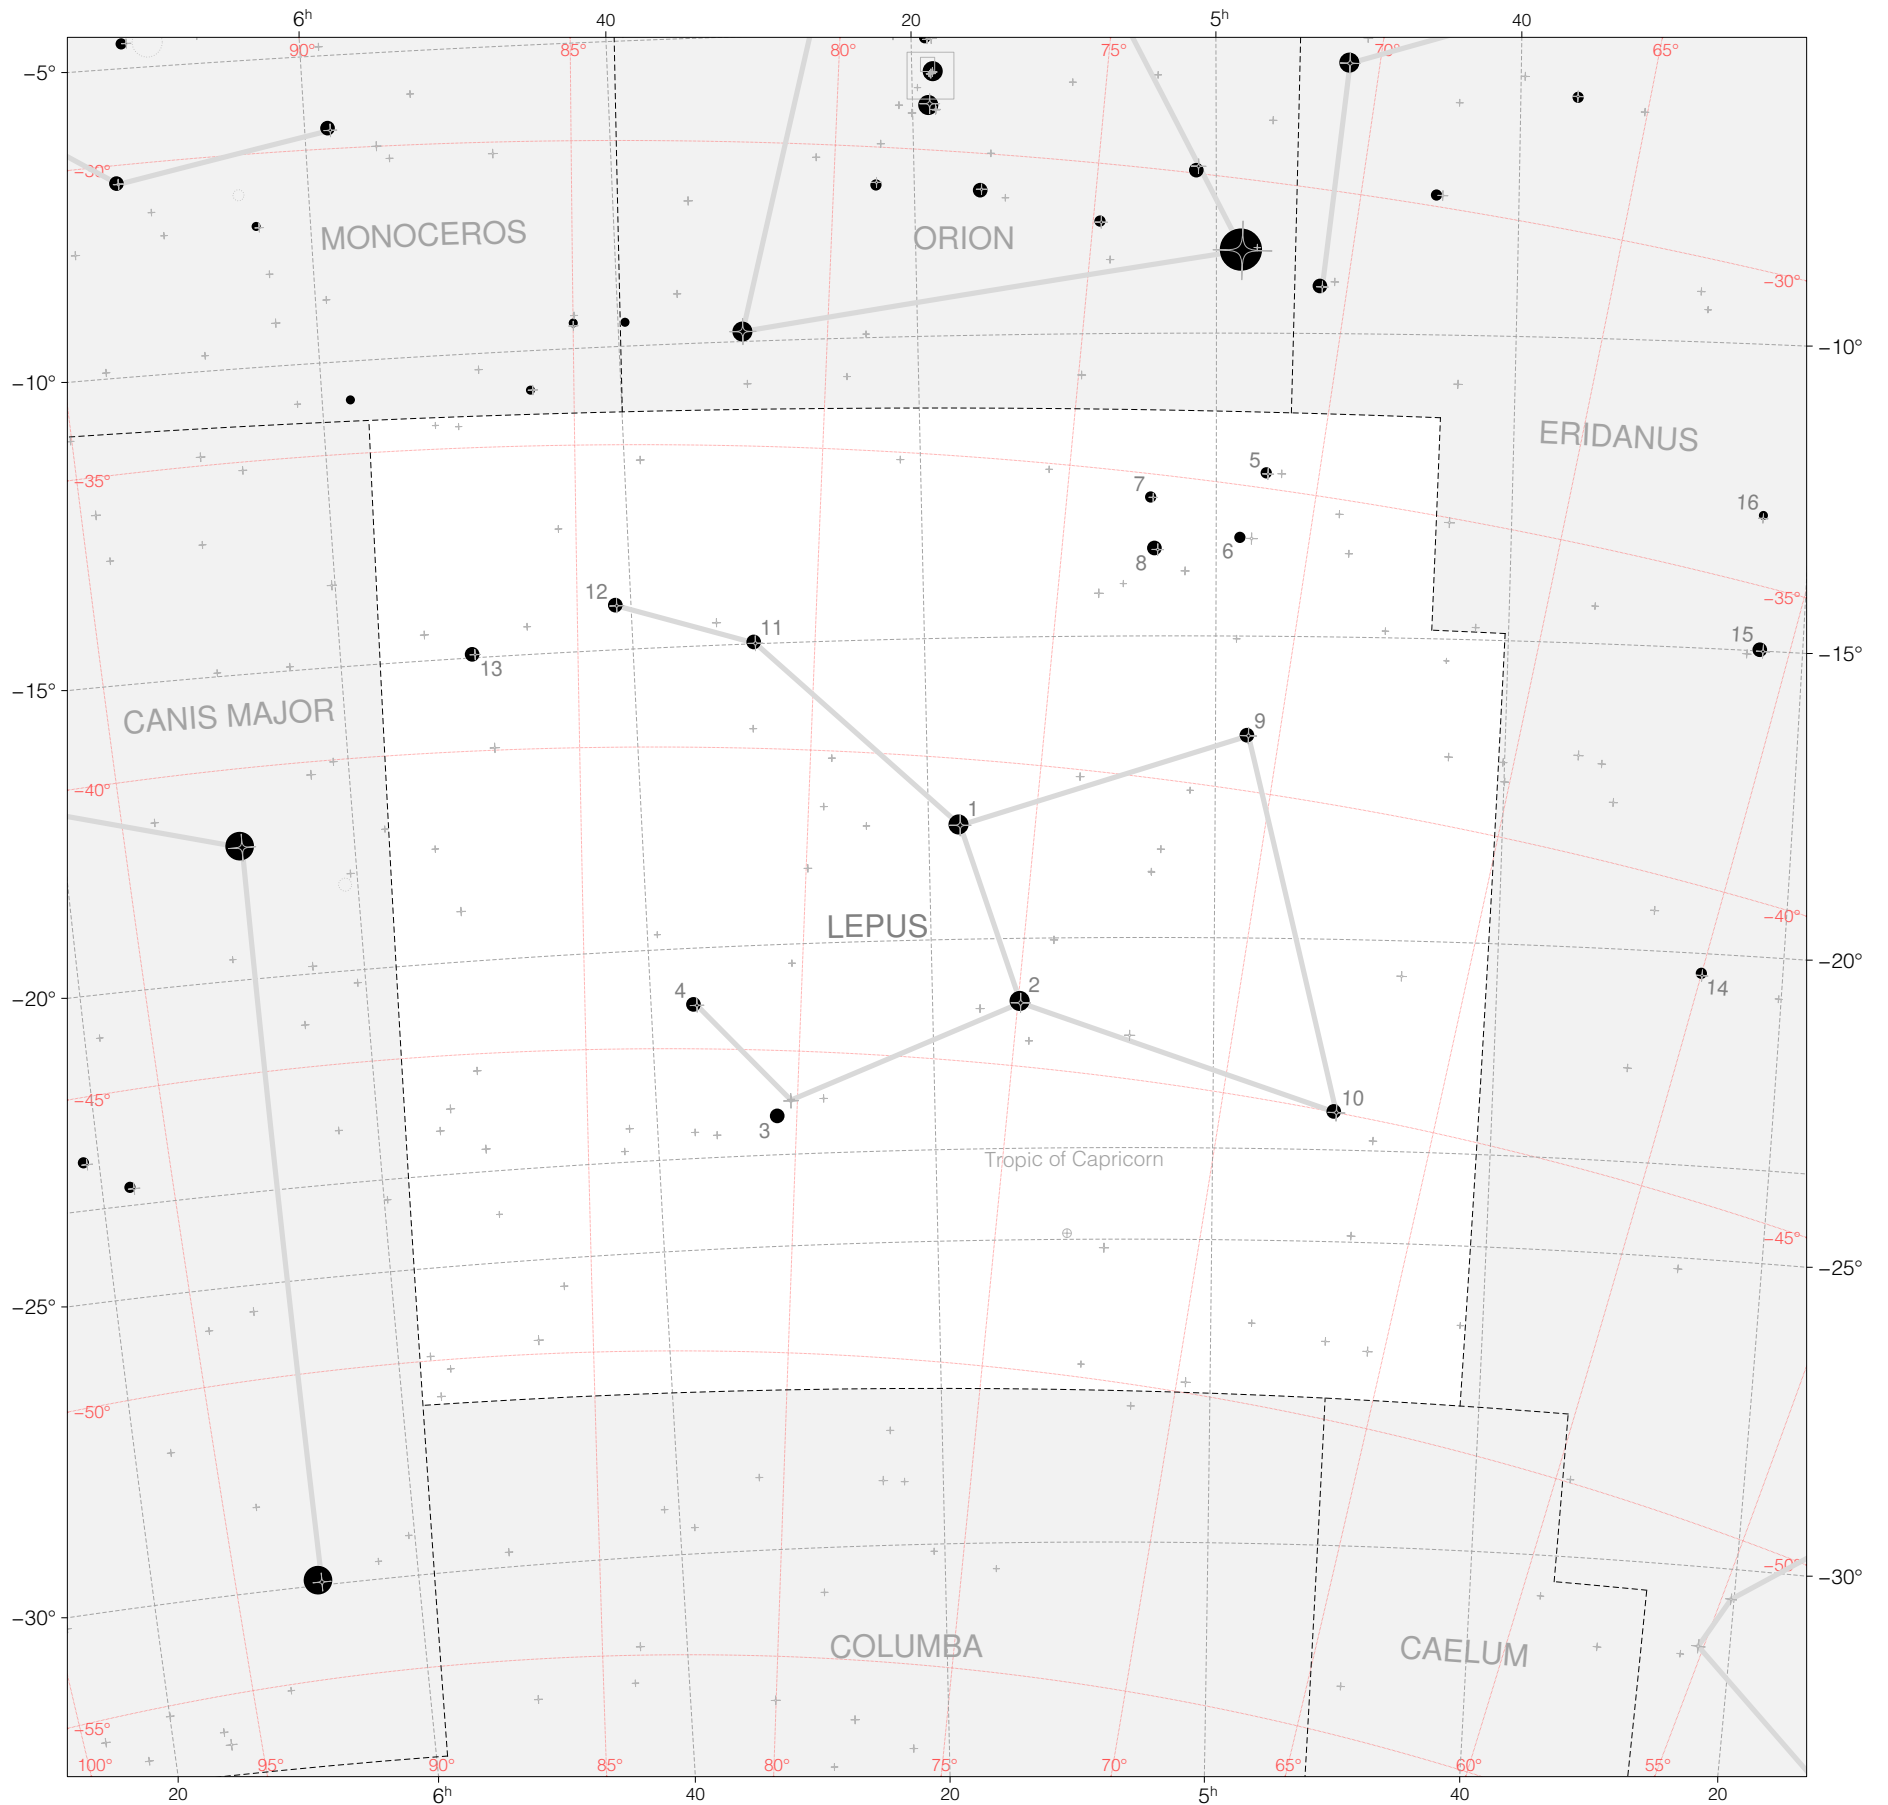

# Hevelius Stars in Lepus

Magnitudes: 1 2 3 4 5 6 7

Scale at center: 0° 2° 4°