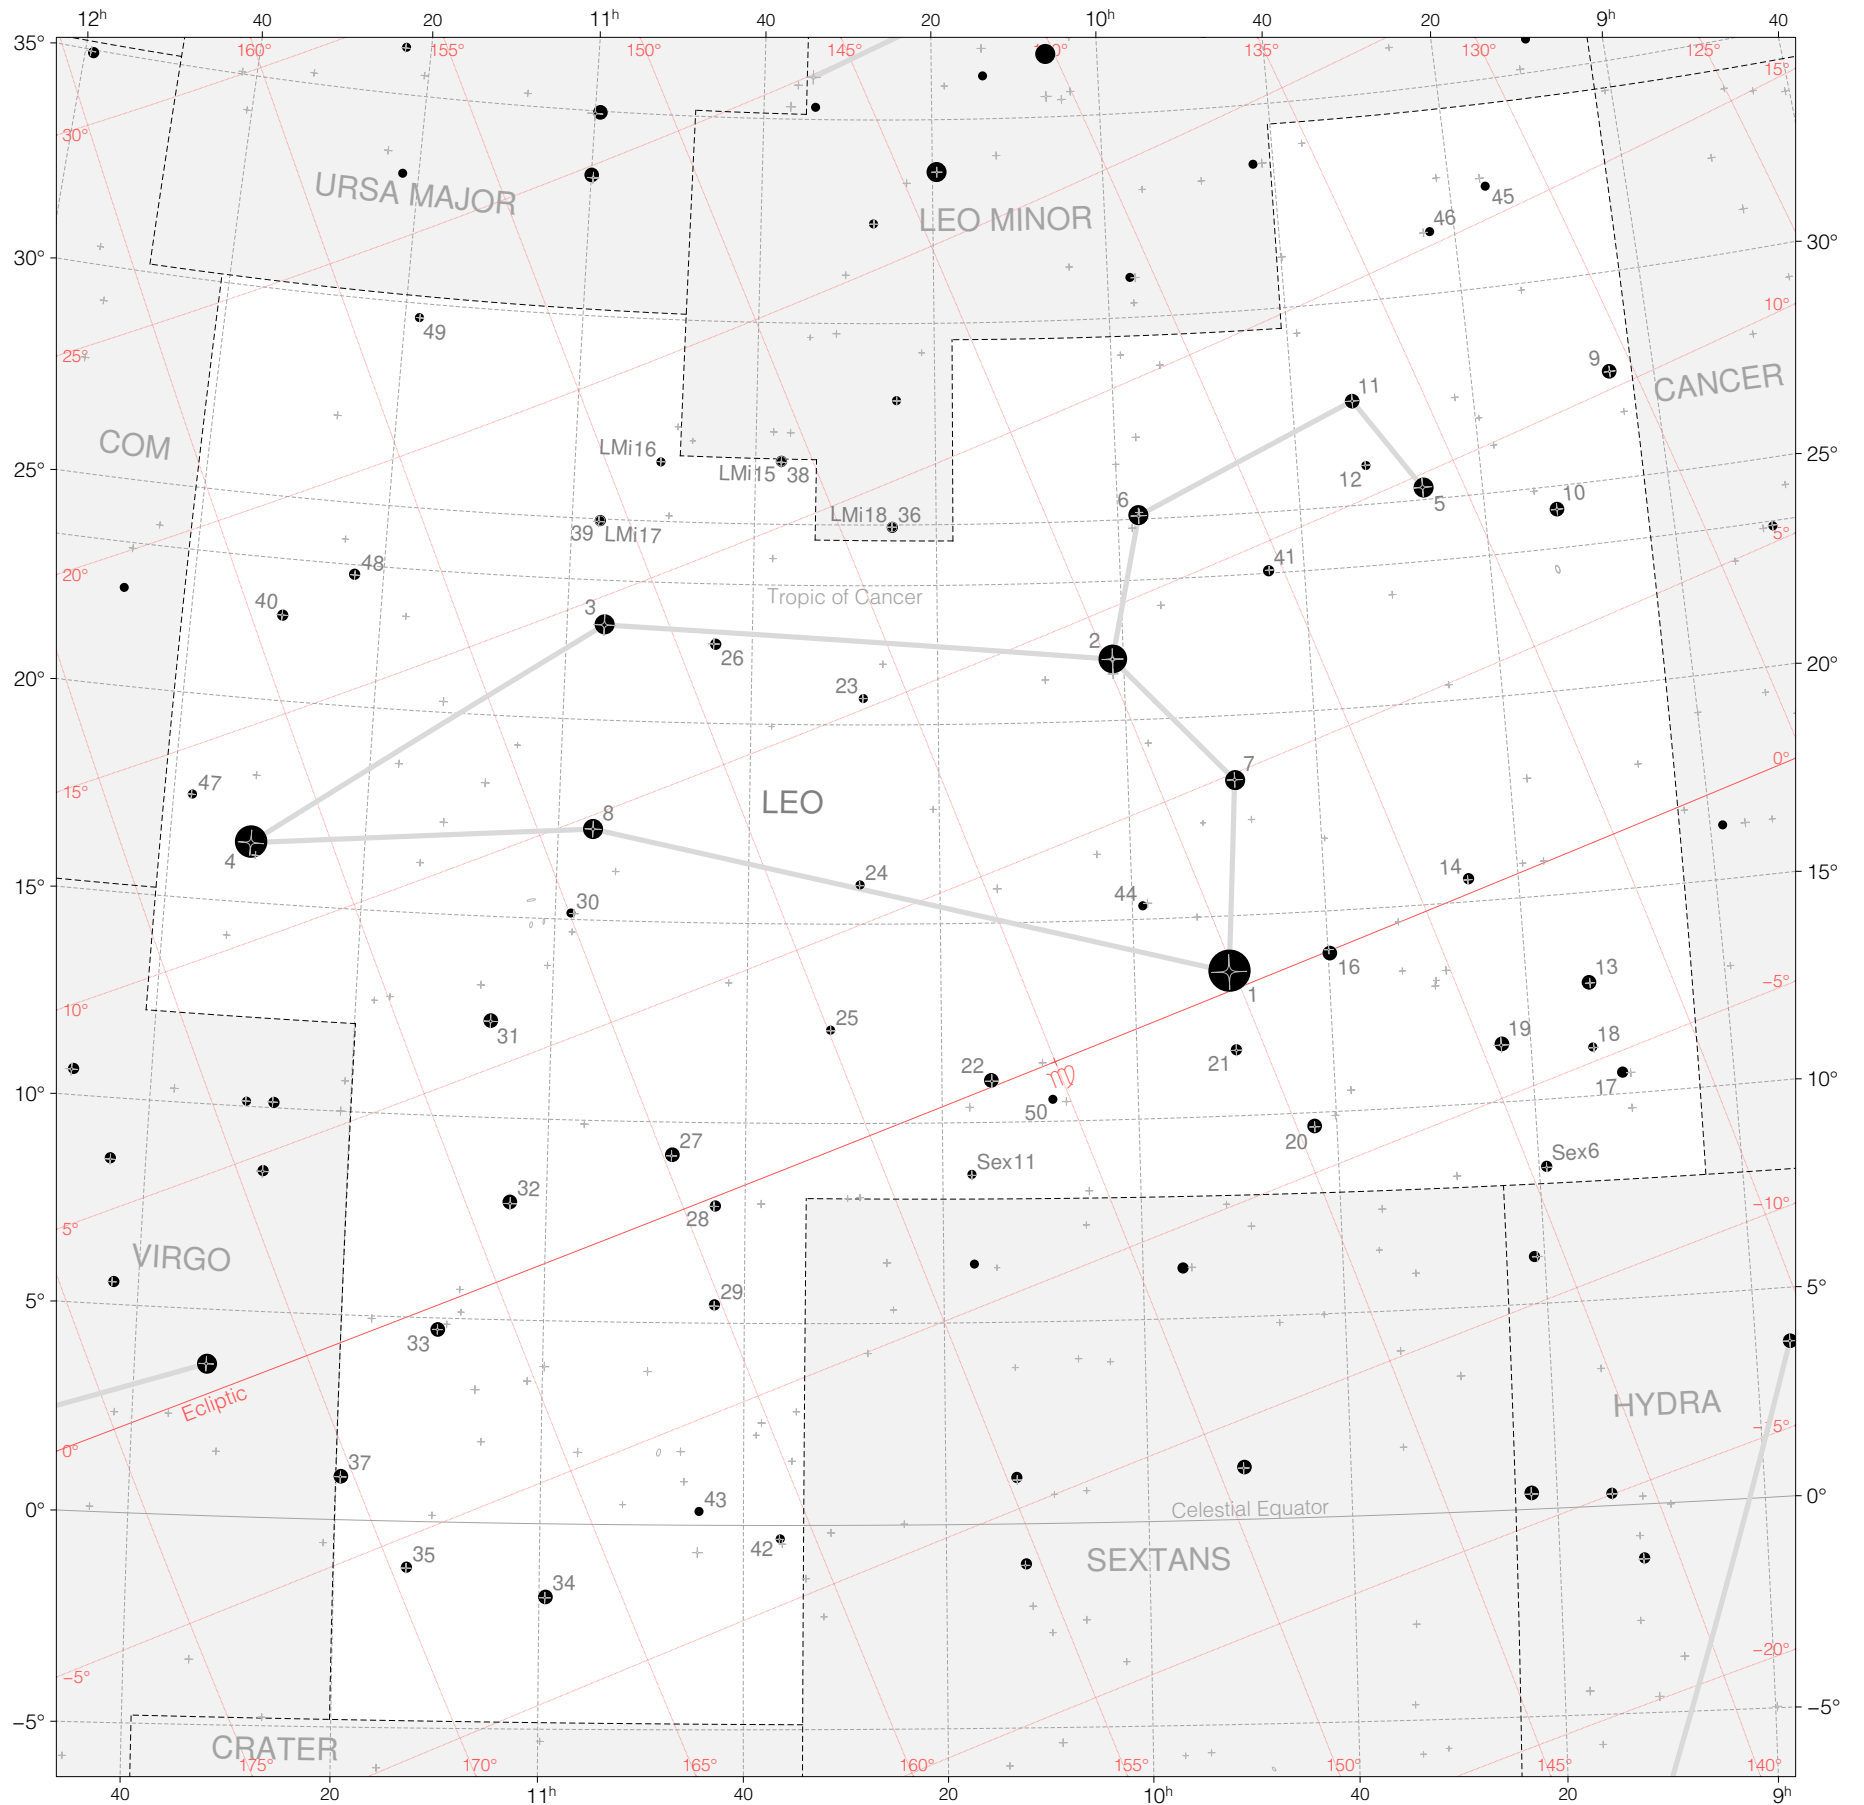

# Hevelius Stars in Leo

Magnitudes:  1 2 3 4 5 6 7

Scale at center: 0° 2° 4° 