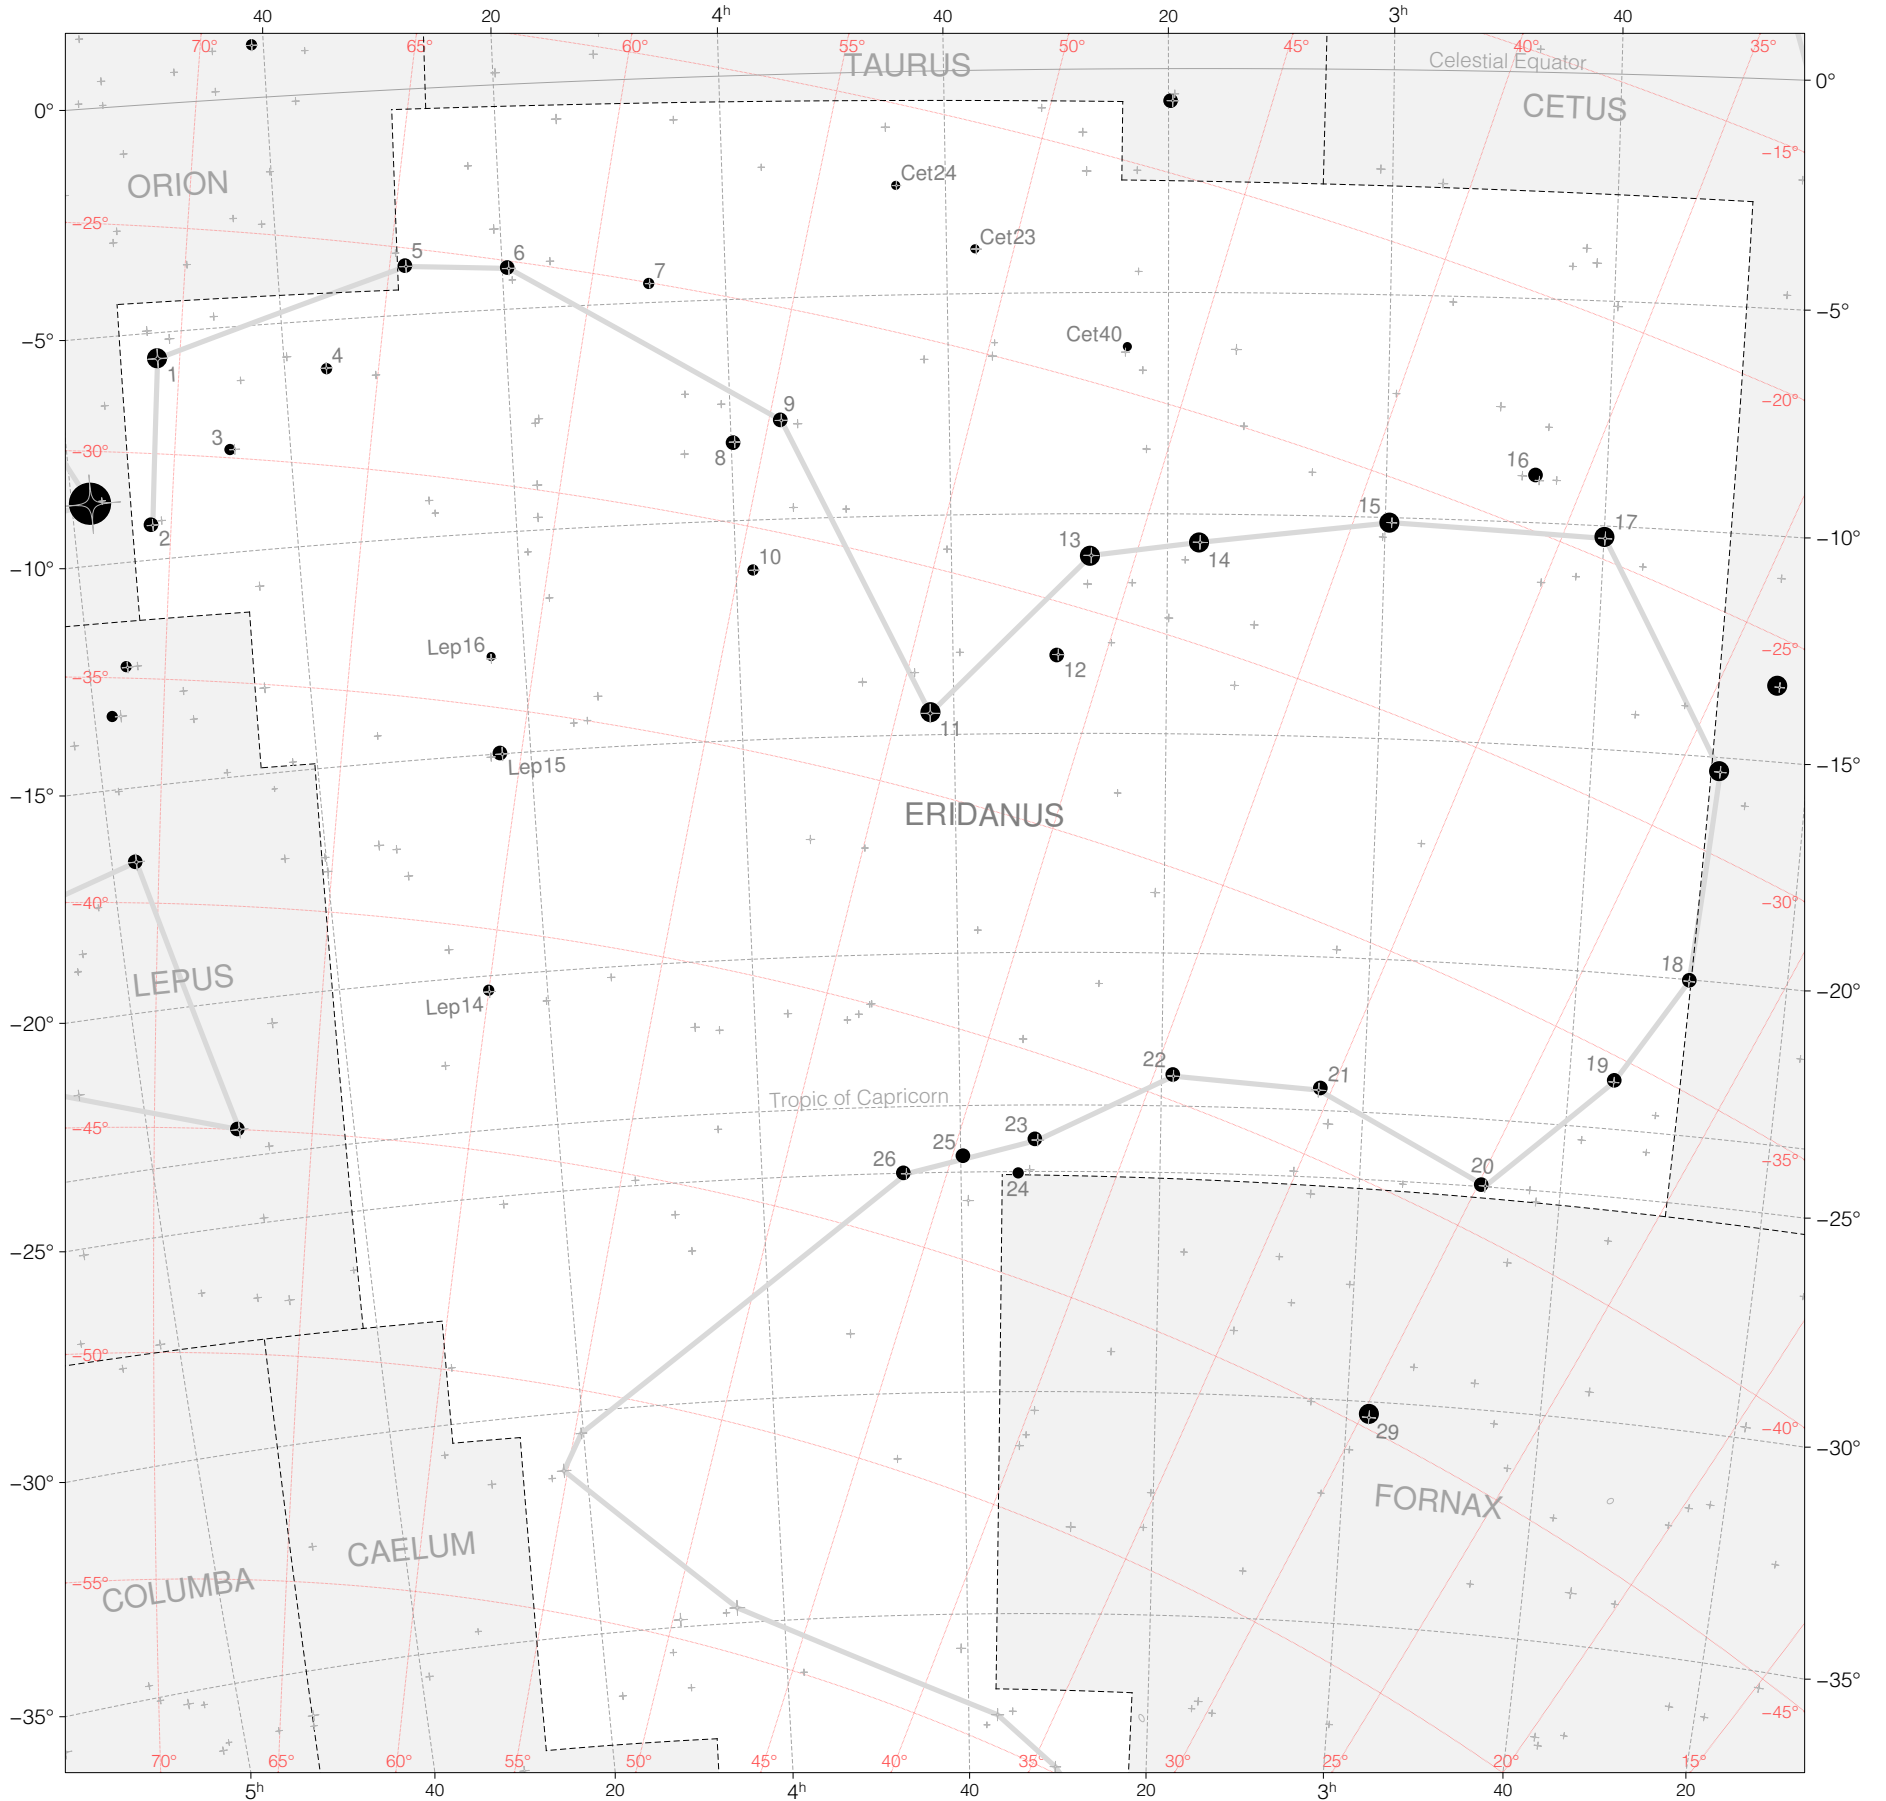

# Hevelius Stars in Eridanus

Magnitudes:   
1 2 3 4 5 6 7

Scale at center: 0° 2° 4° 