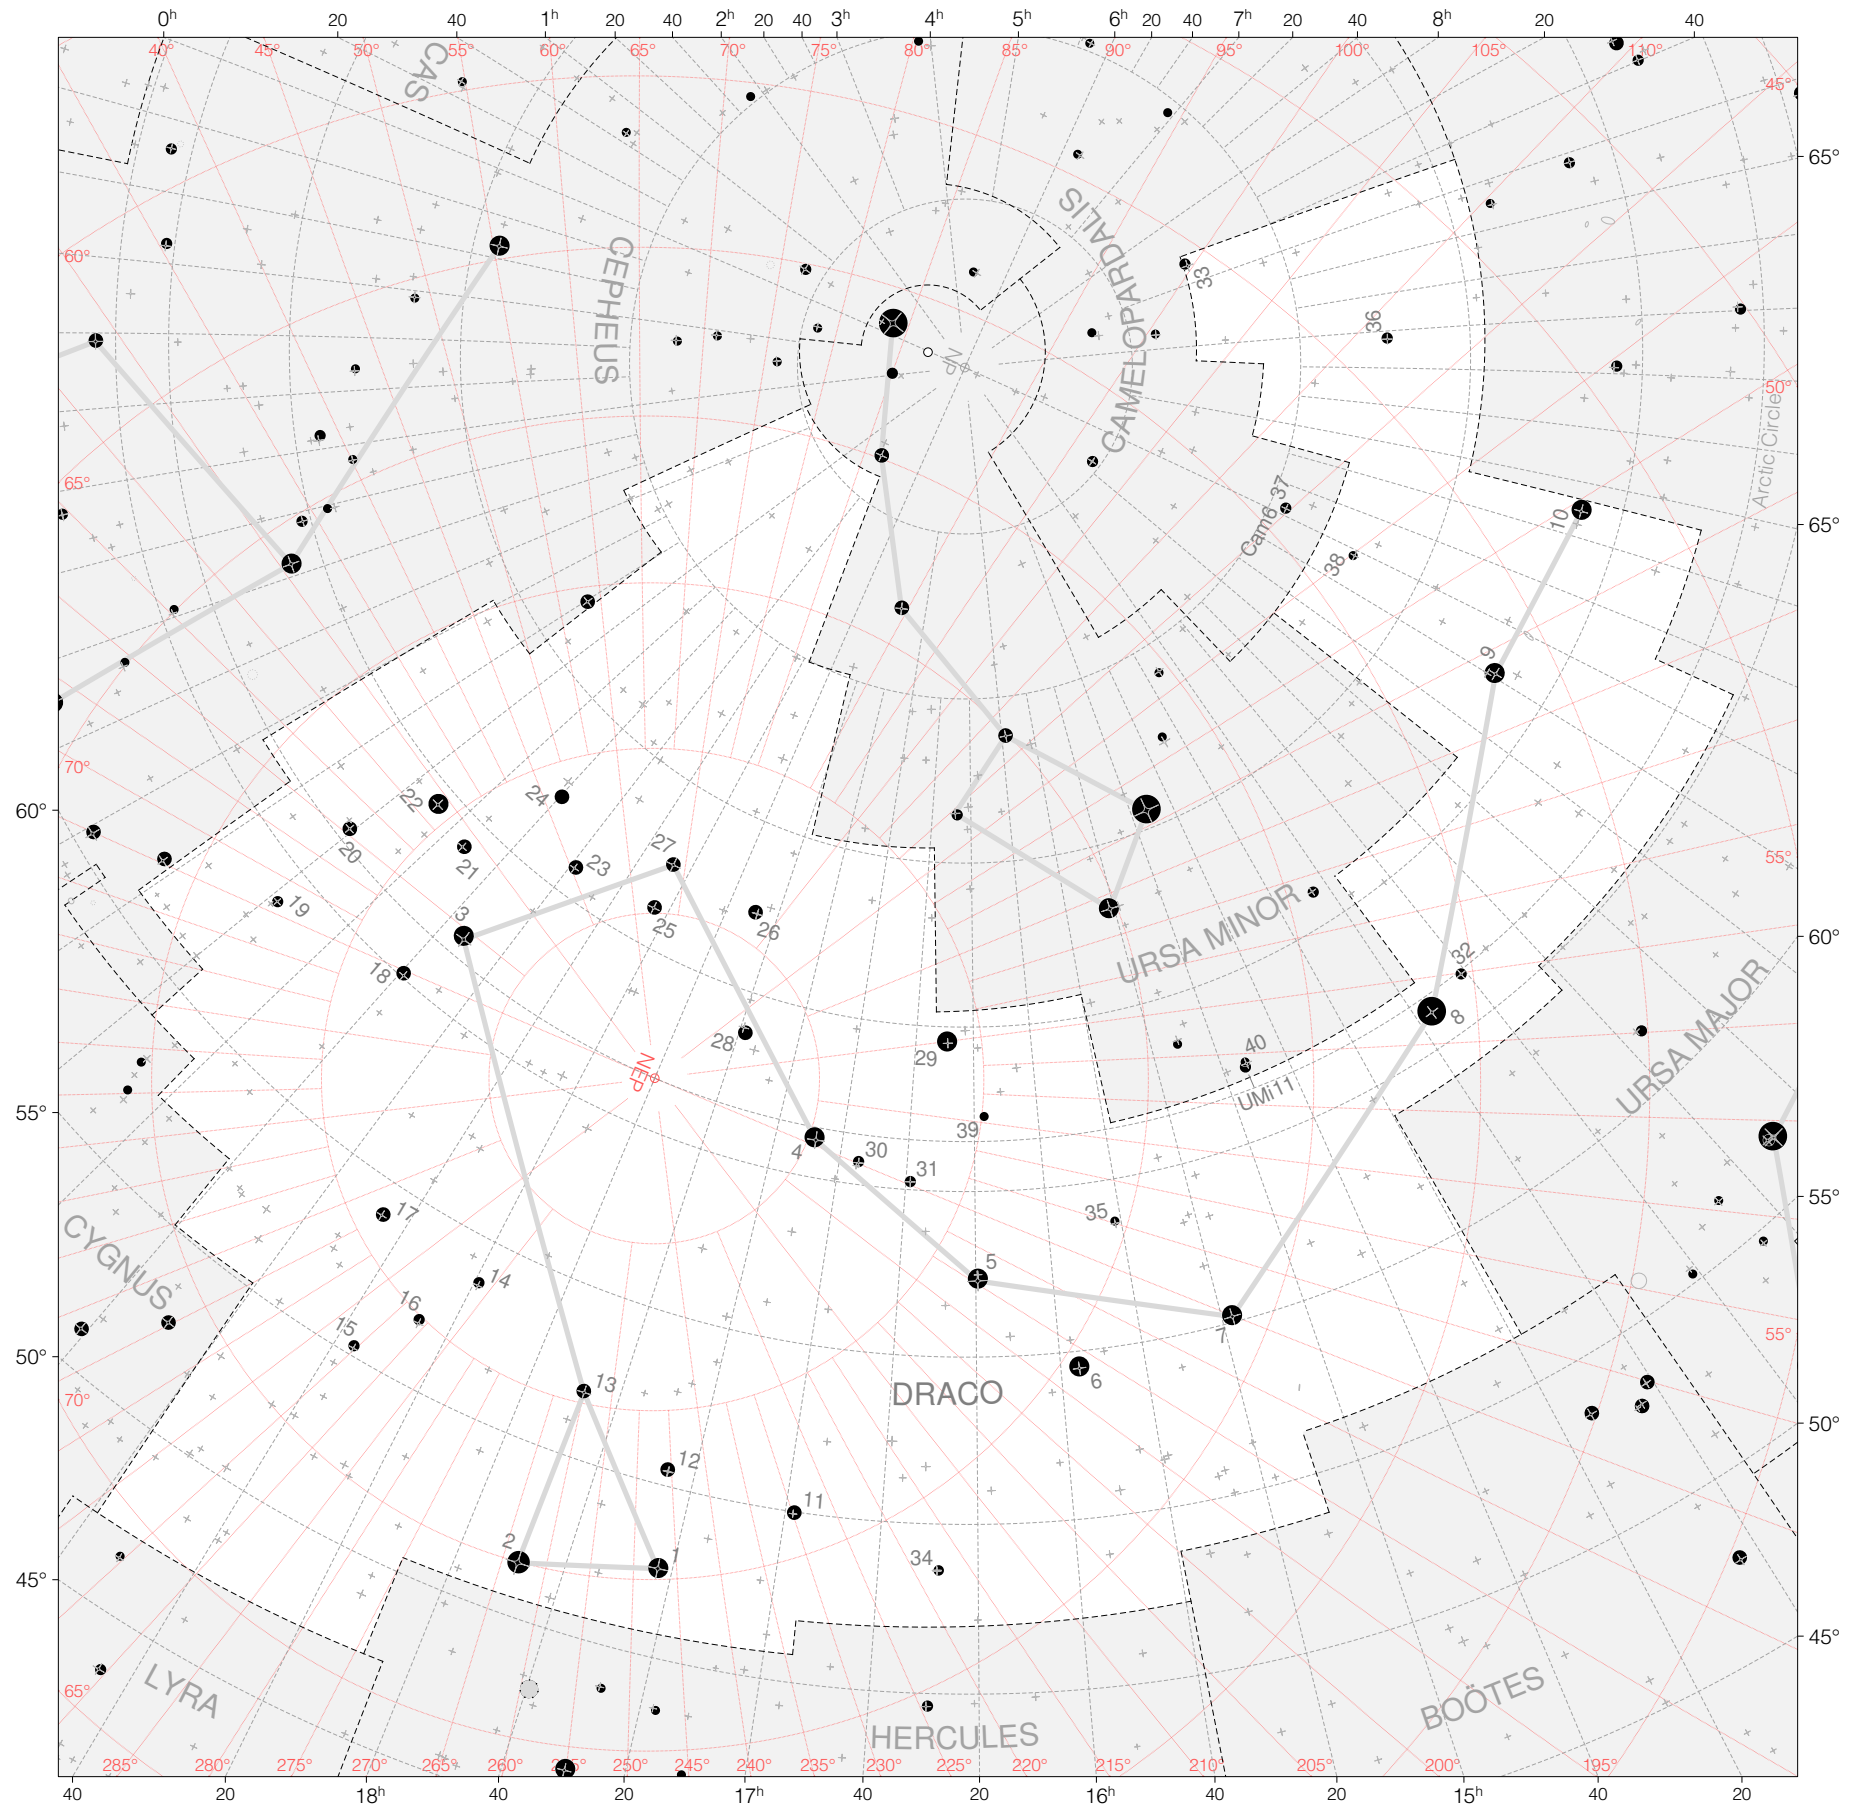

Hevelius Stars in Draco

Magnitudes:  1 2 3 4 5 6 7

Scale at center:  0° 2° 4°