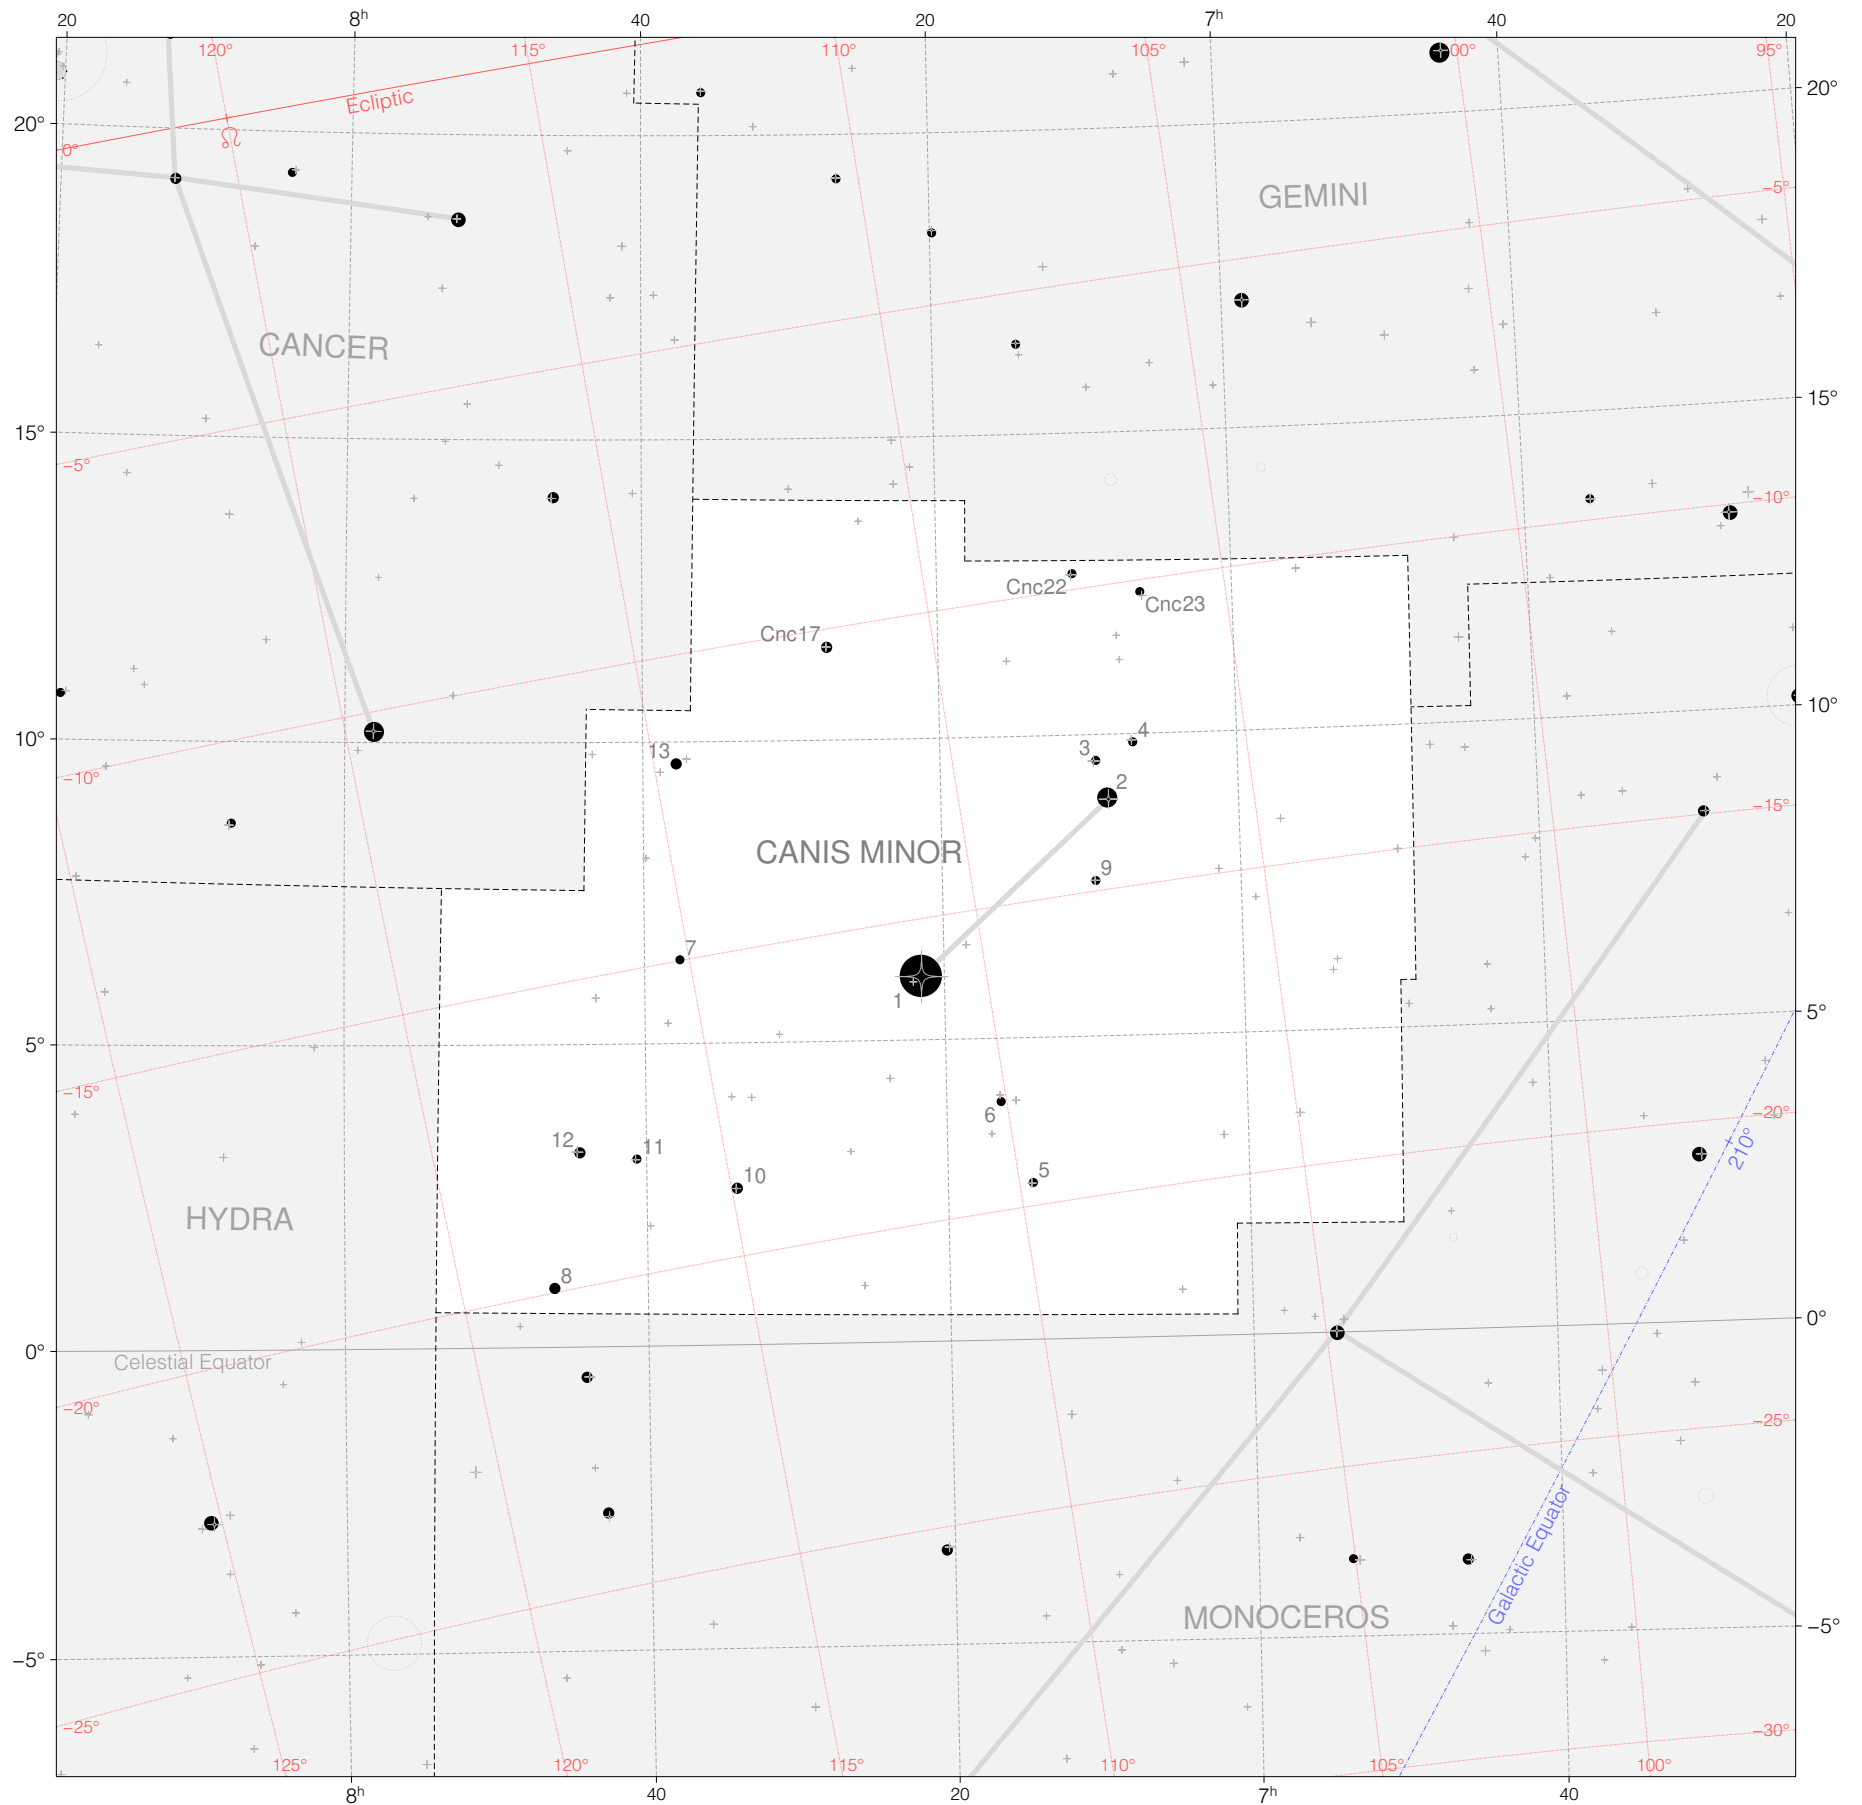

# Hevelius Stars in Canis Minor

Magnitudes: 1 2 3 4 5 6 7

Scale at center: 0° 2° 4°