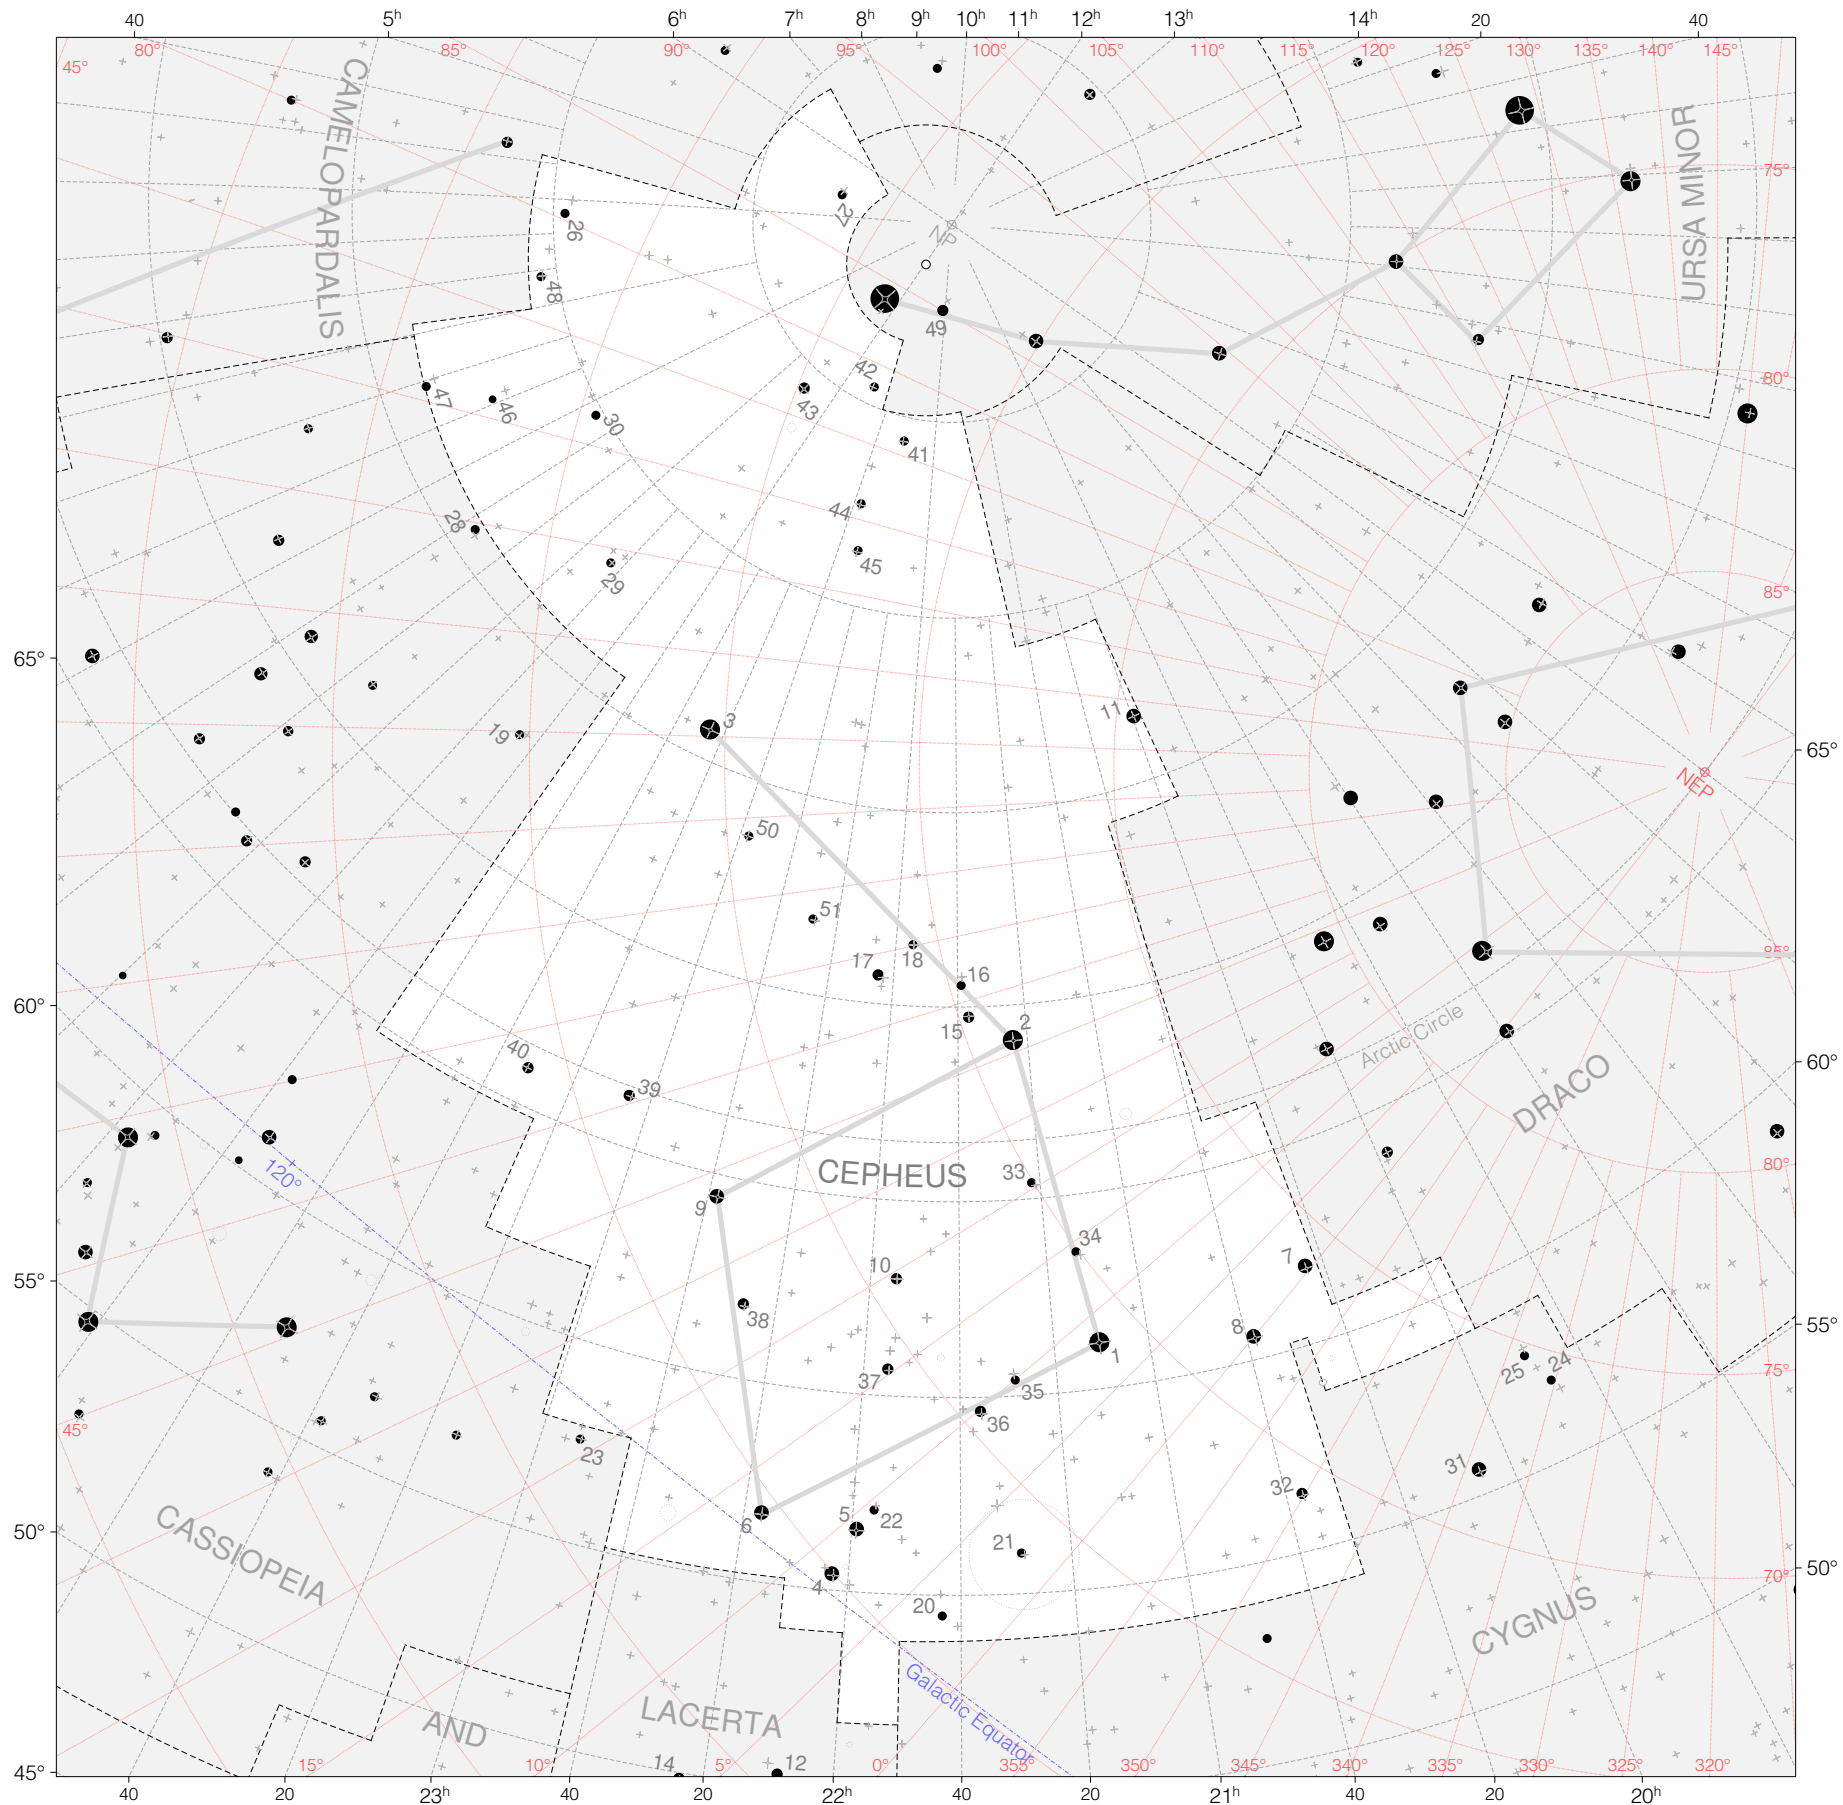

Hevelius Stars in Cepheus

Magnitudes: 
1 2 3 4 5 6 7

Scale at center: 0° 2° 4° 