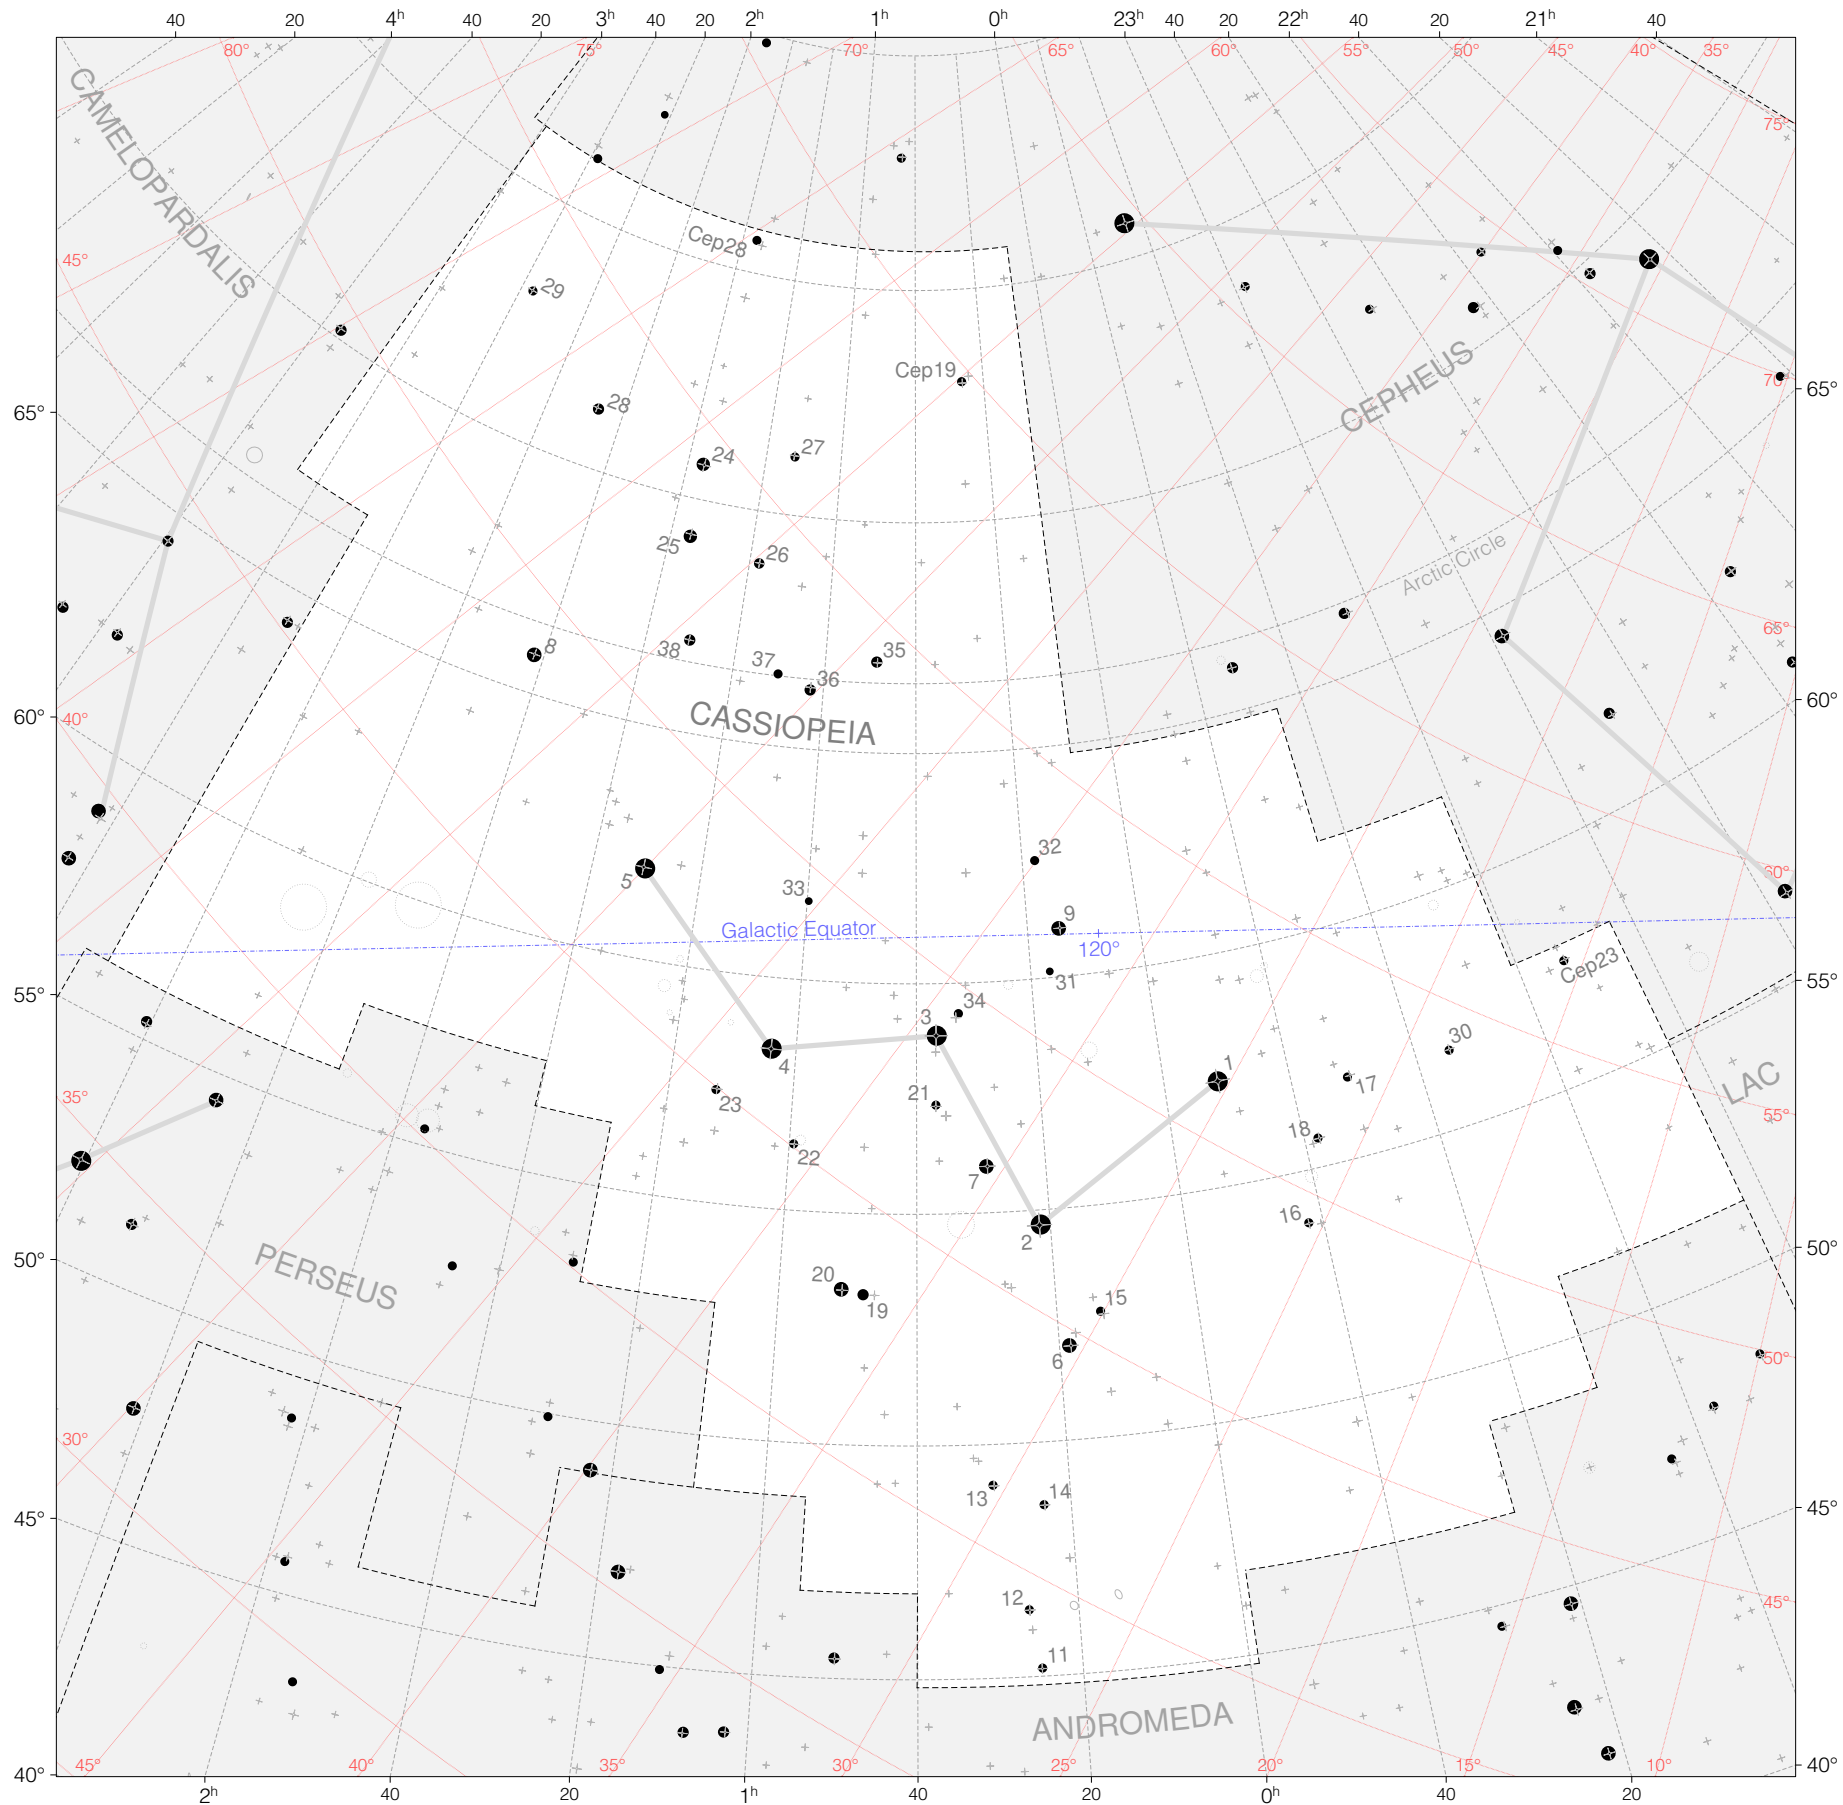

# Hevelius Stars in Cassiopeia

Magnitudes: 1 2 3 4 5 6 7

Scale at center: 0° 2° 4°