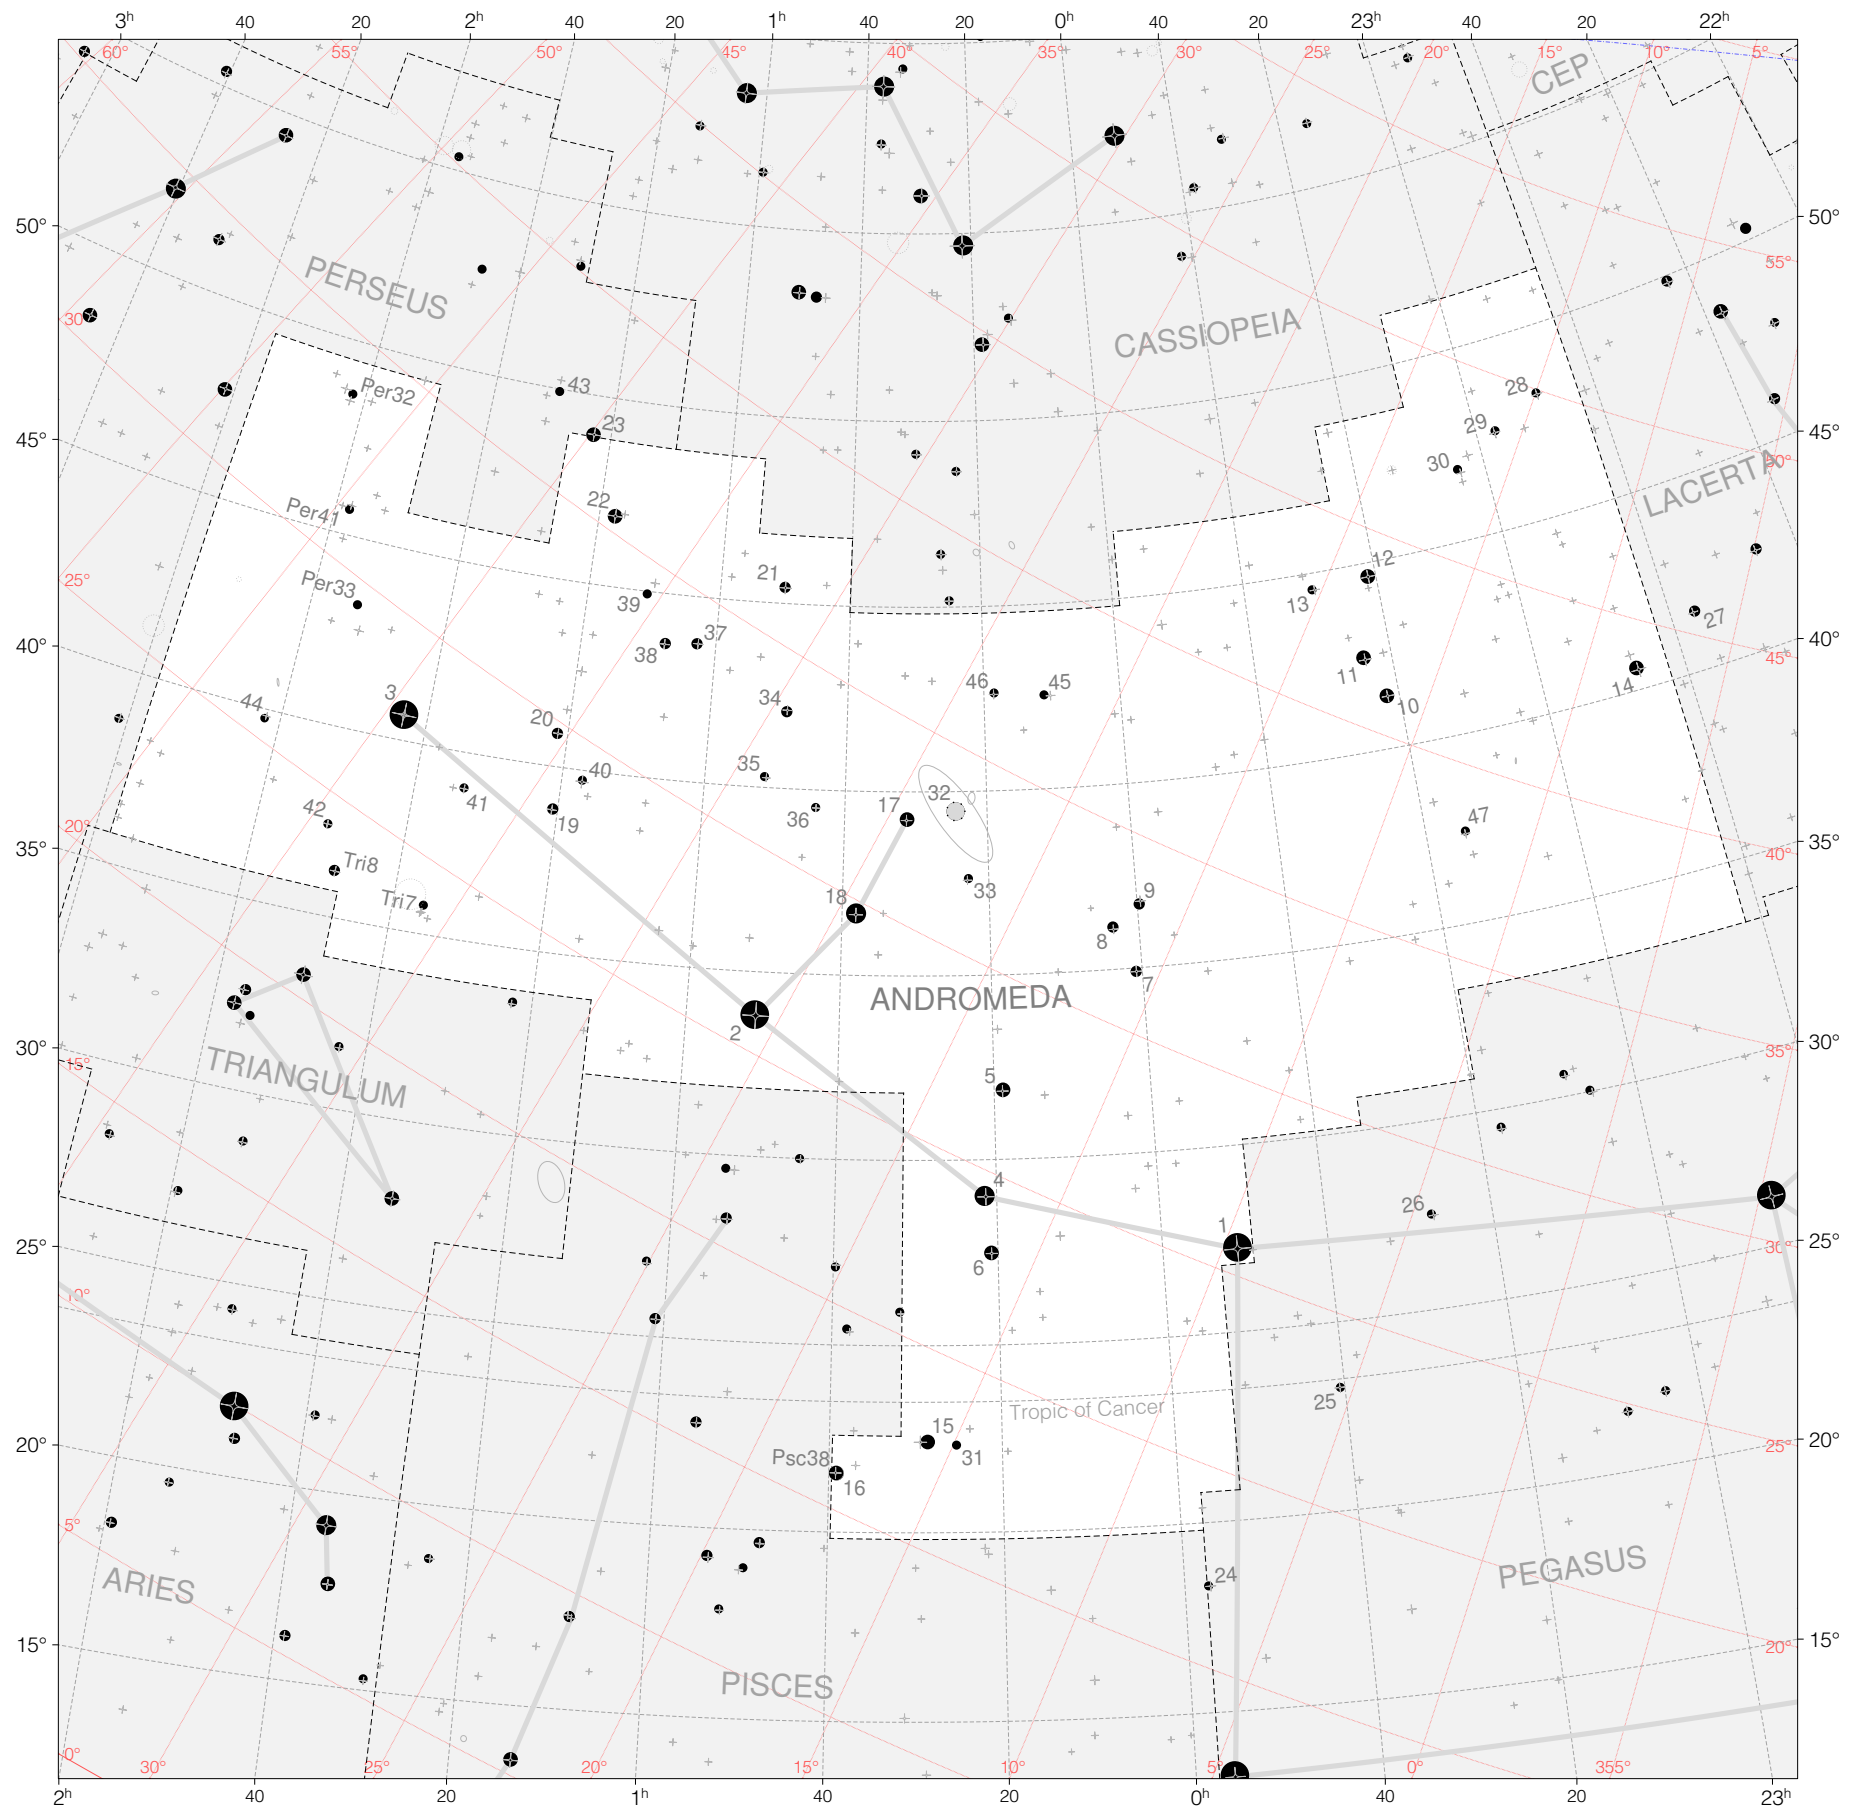

Hevelius Stars in Andromeda

Magnitudes: 1 2 3 4 5 6 7

Scale at center: 0° 2° 4°