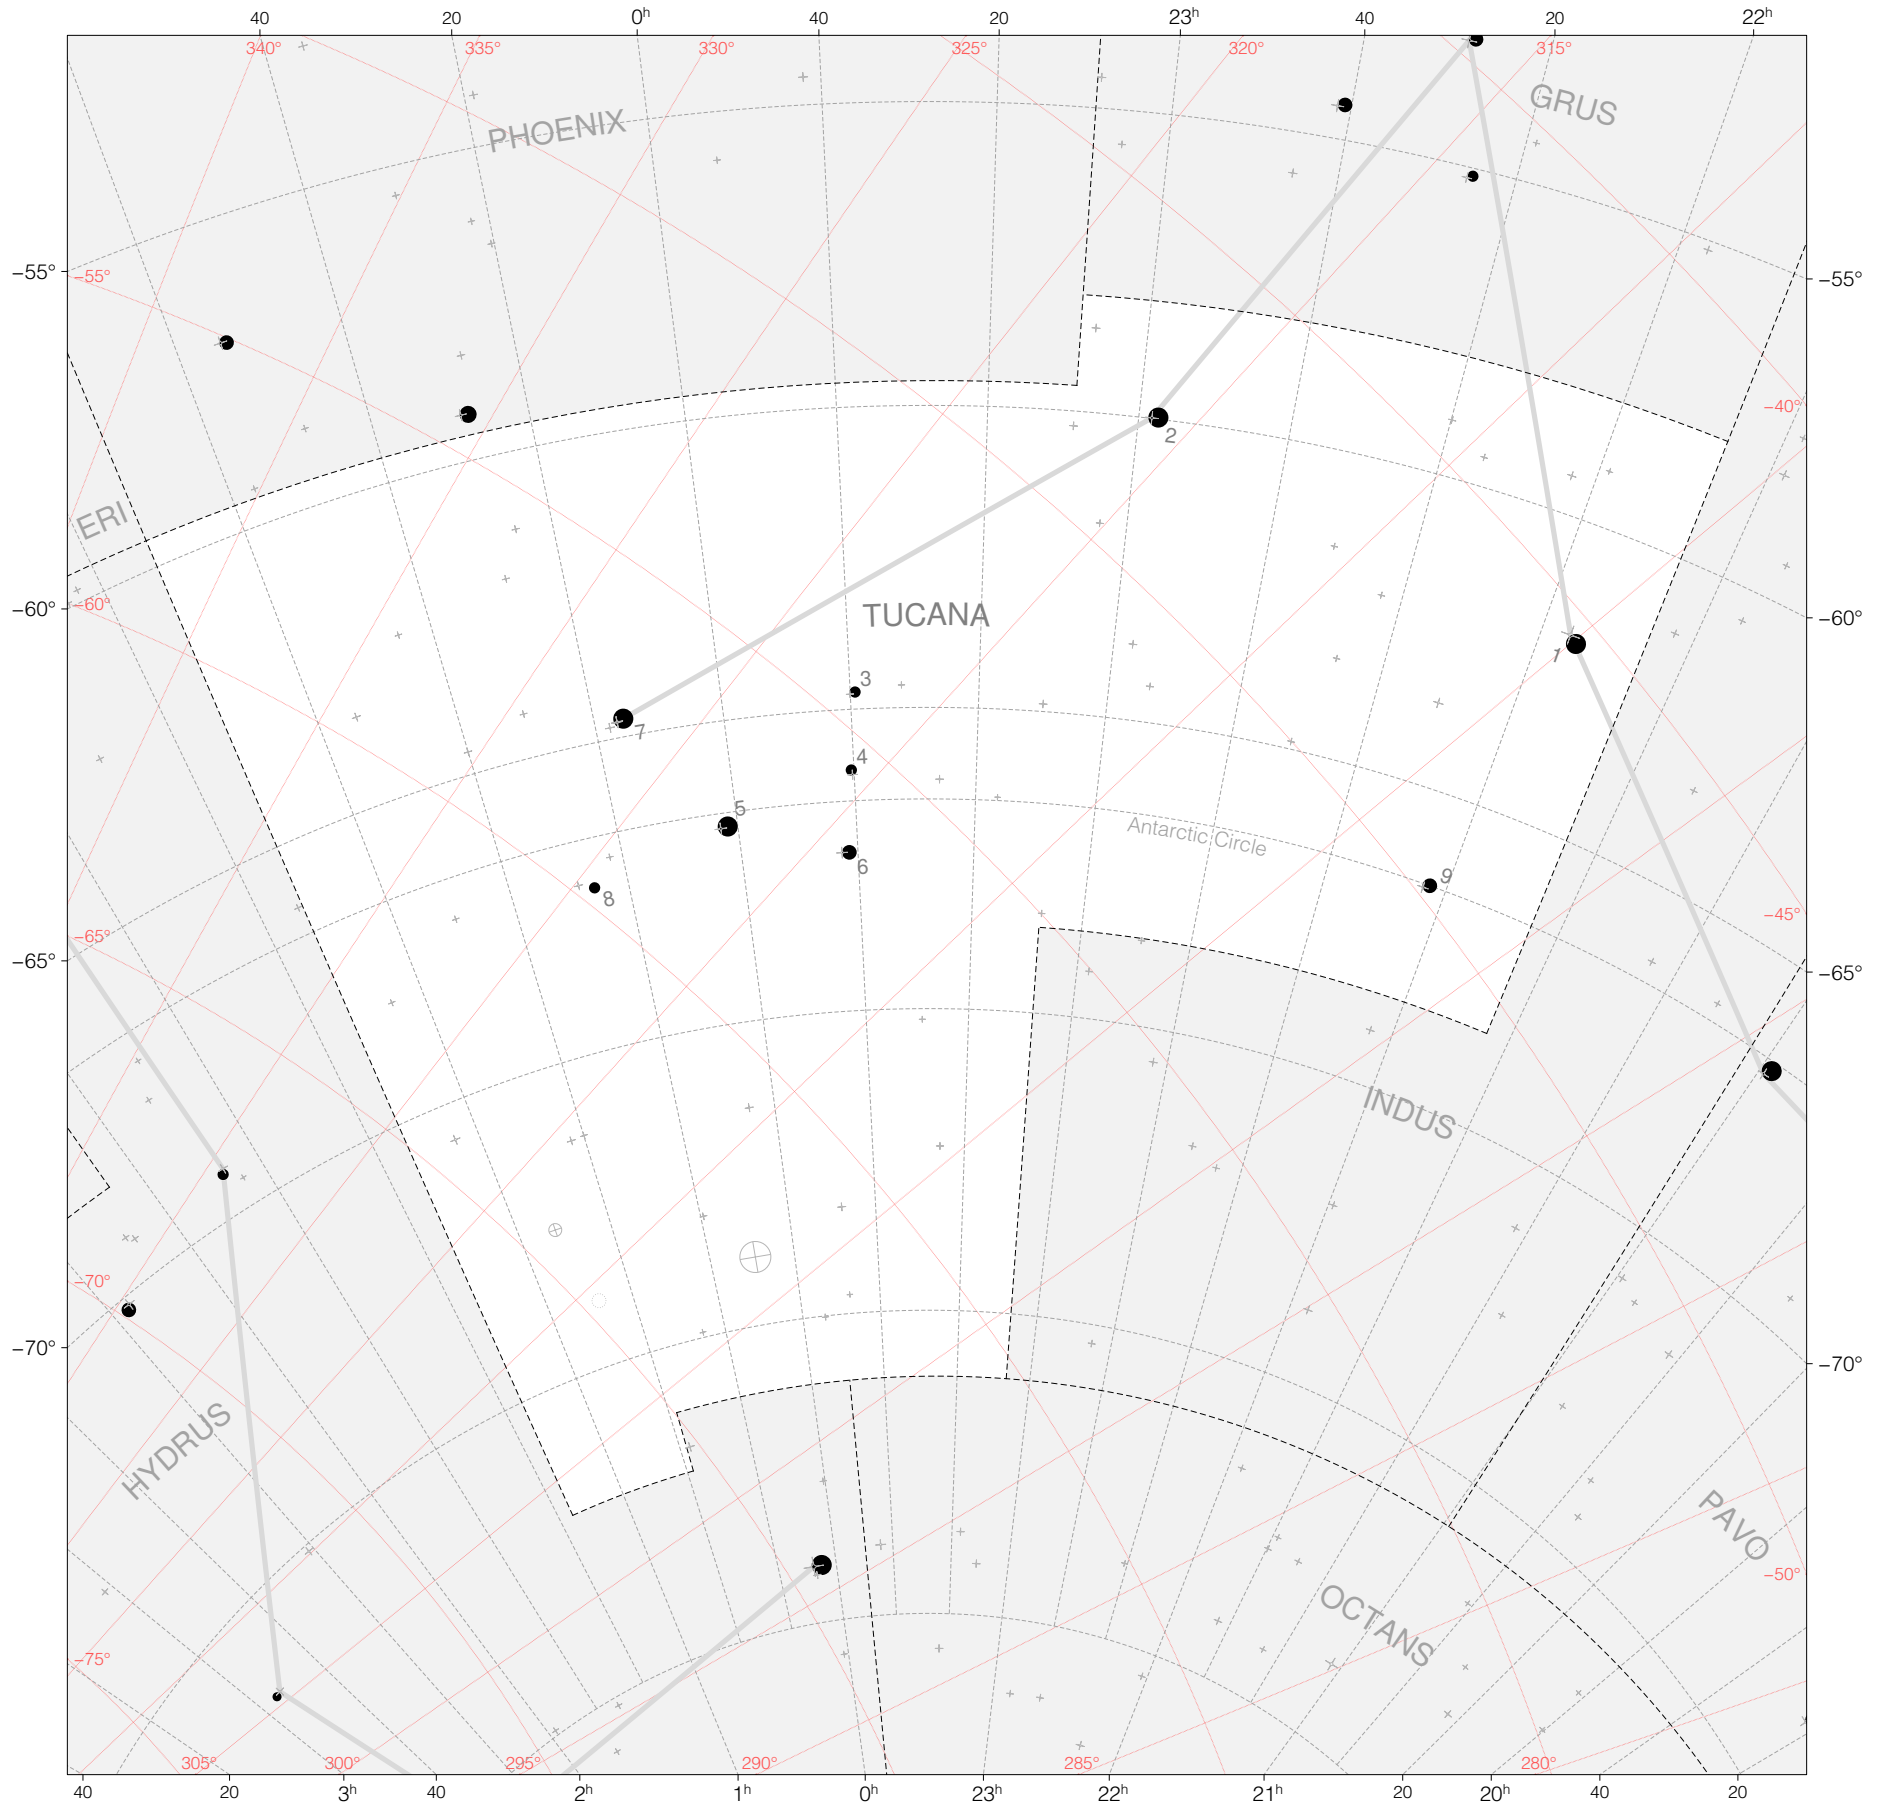

Halley Stars in Tucana

Magnitudes: 
1 2 3 4 5 6 7

Scale at center: 0° 2° 4° 