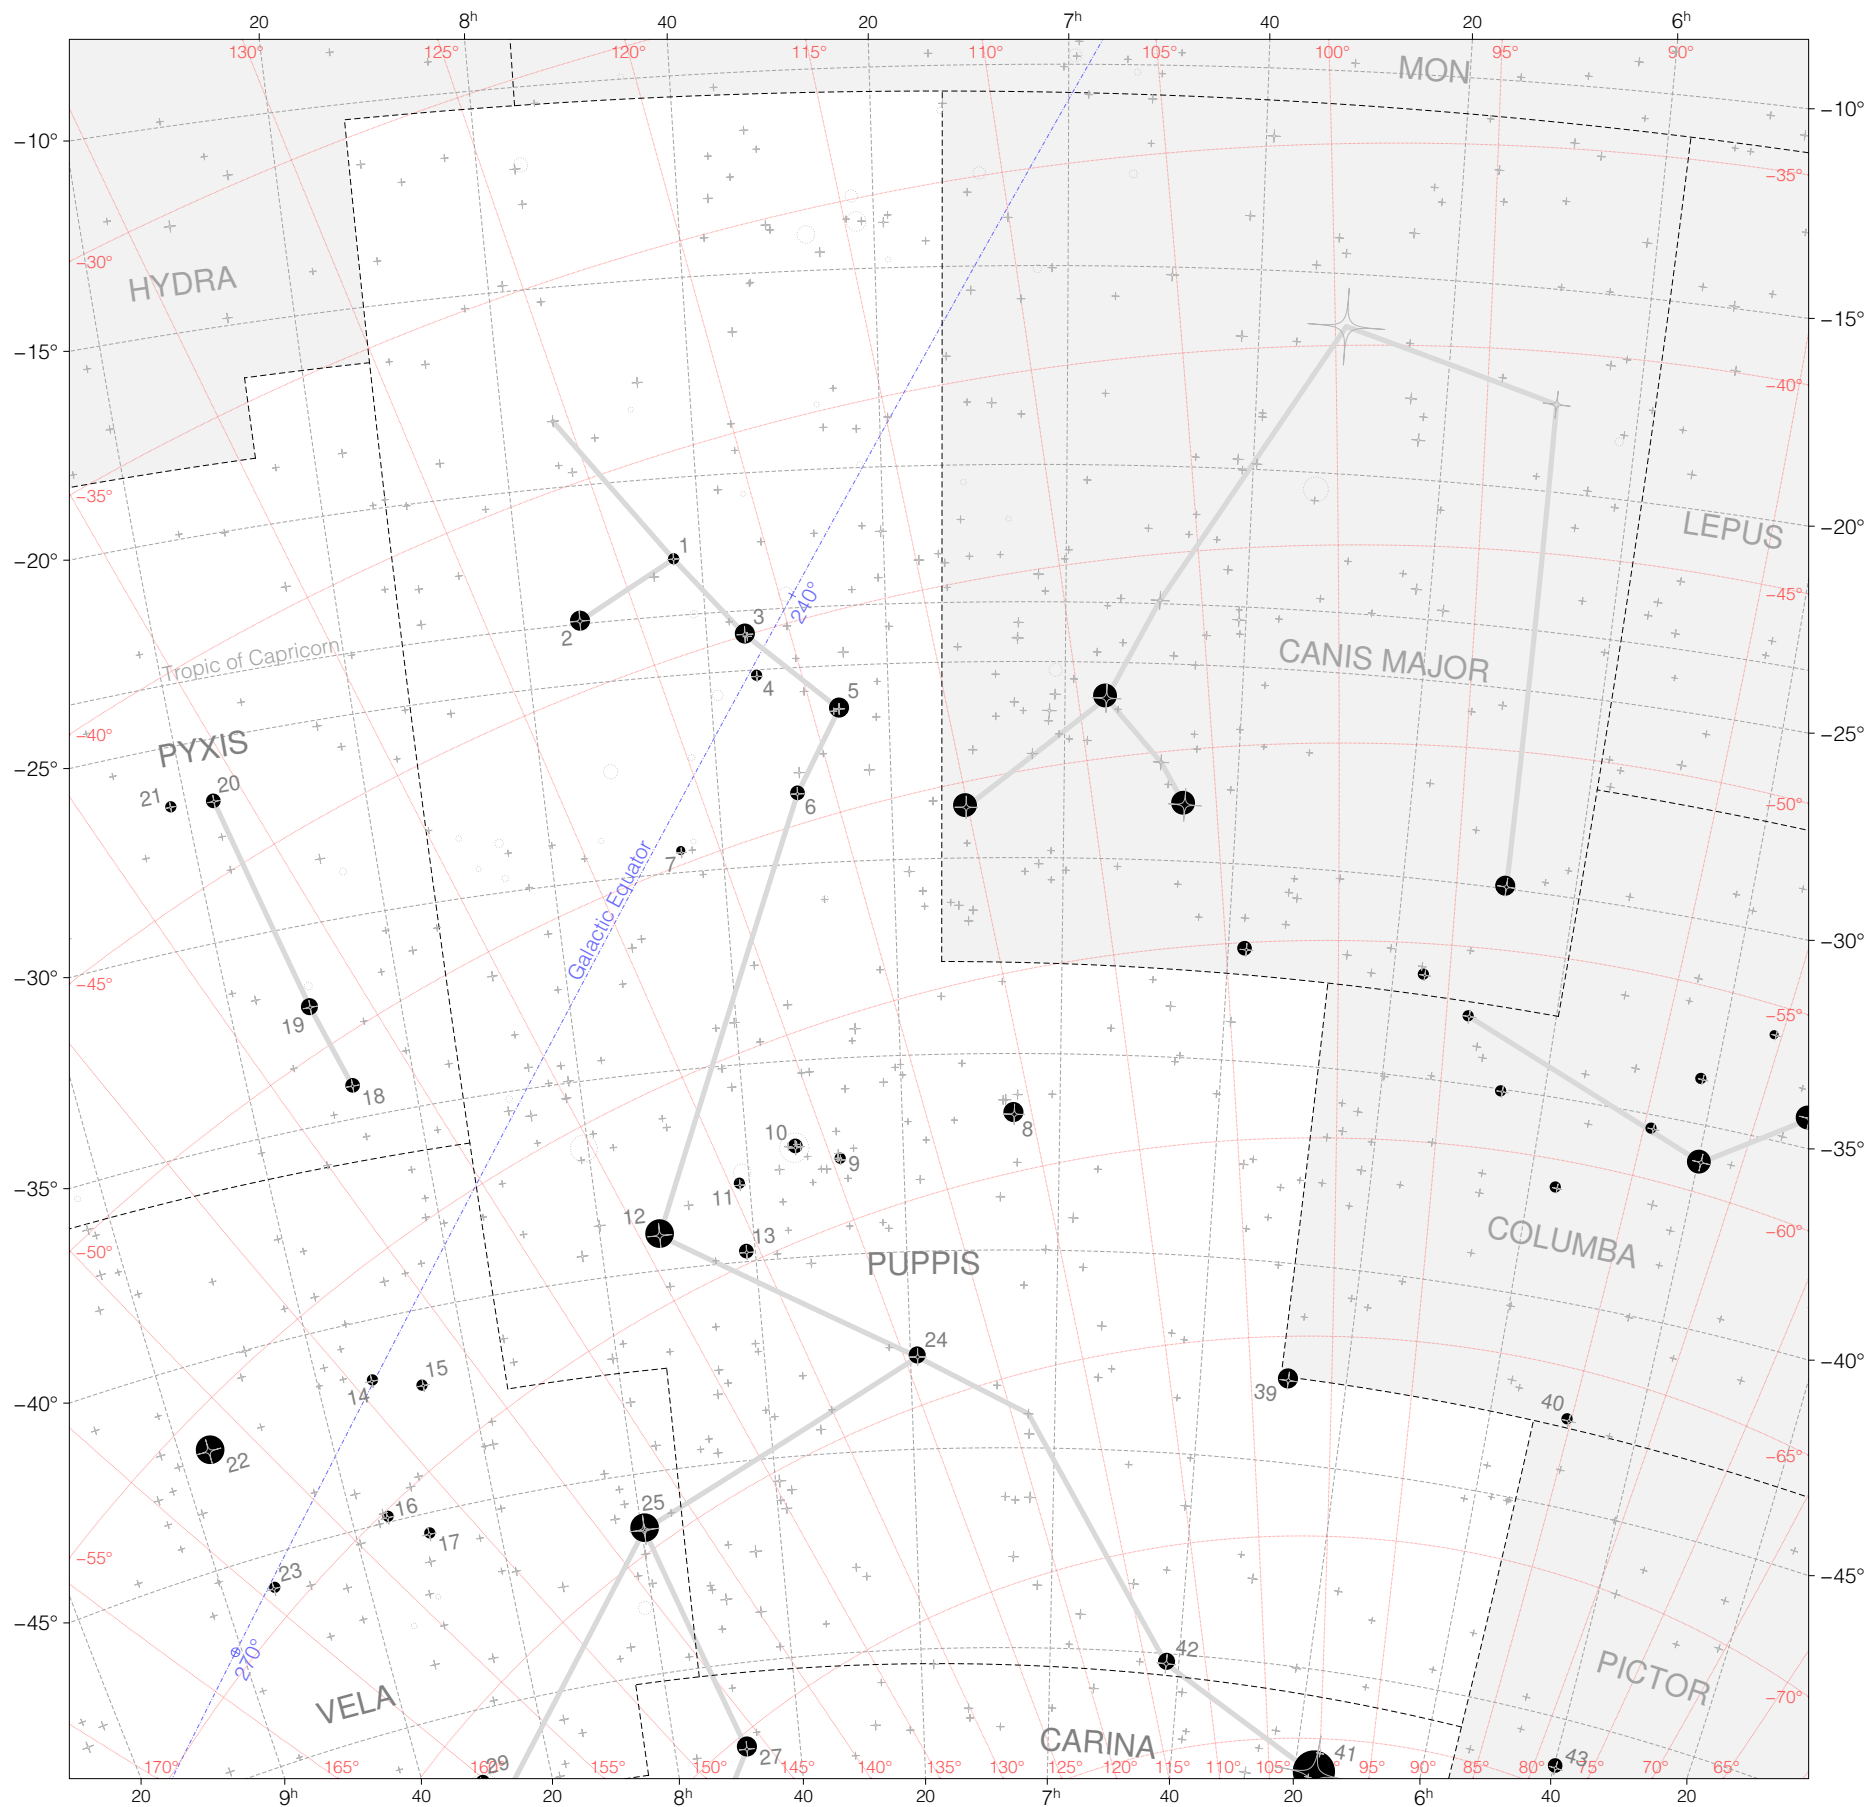

# Halley Stars in Argo Navis (Puppis)

Magnitudes:   
1 2 3 4 5 6 7

Scale at center: 0° 2° 4° 