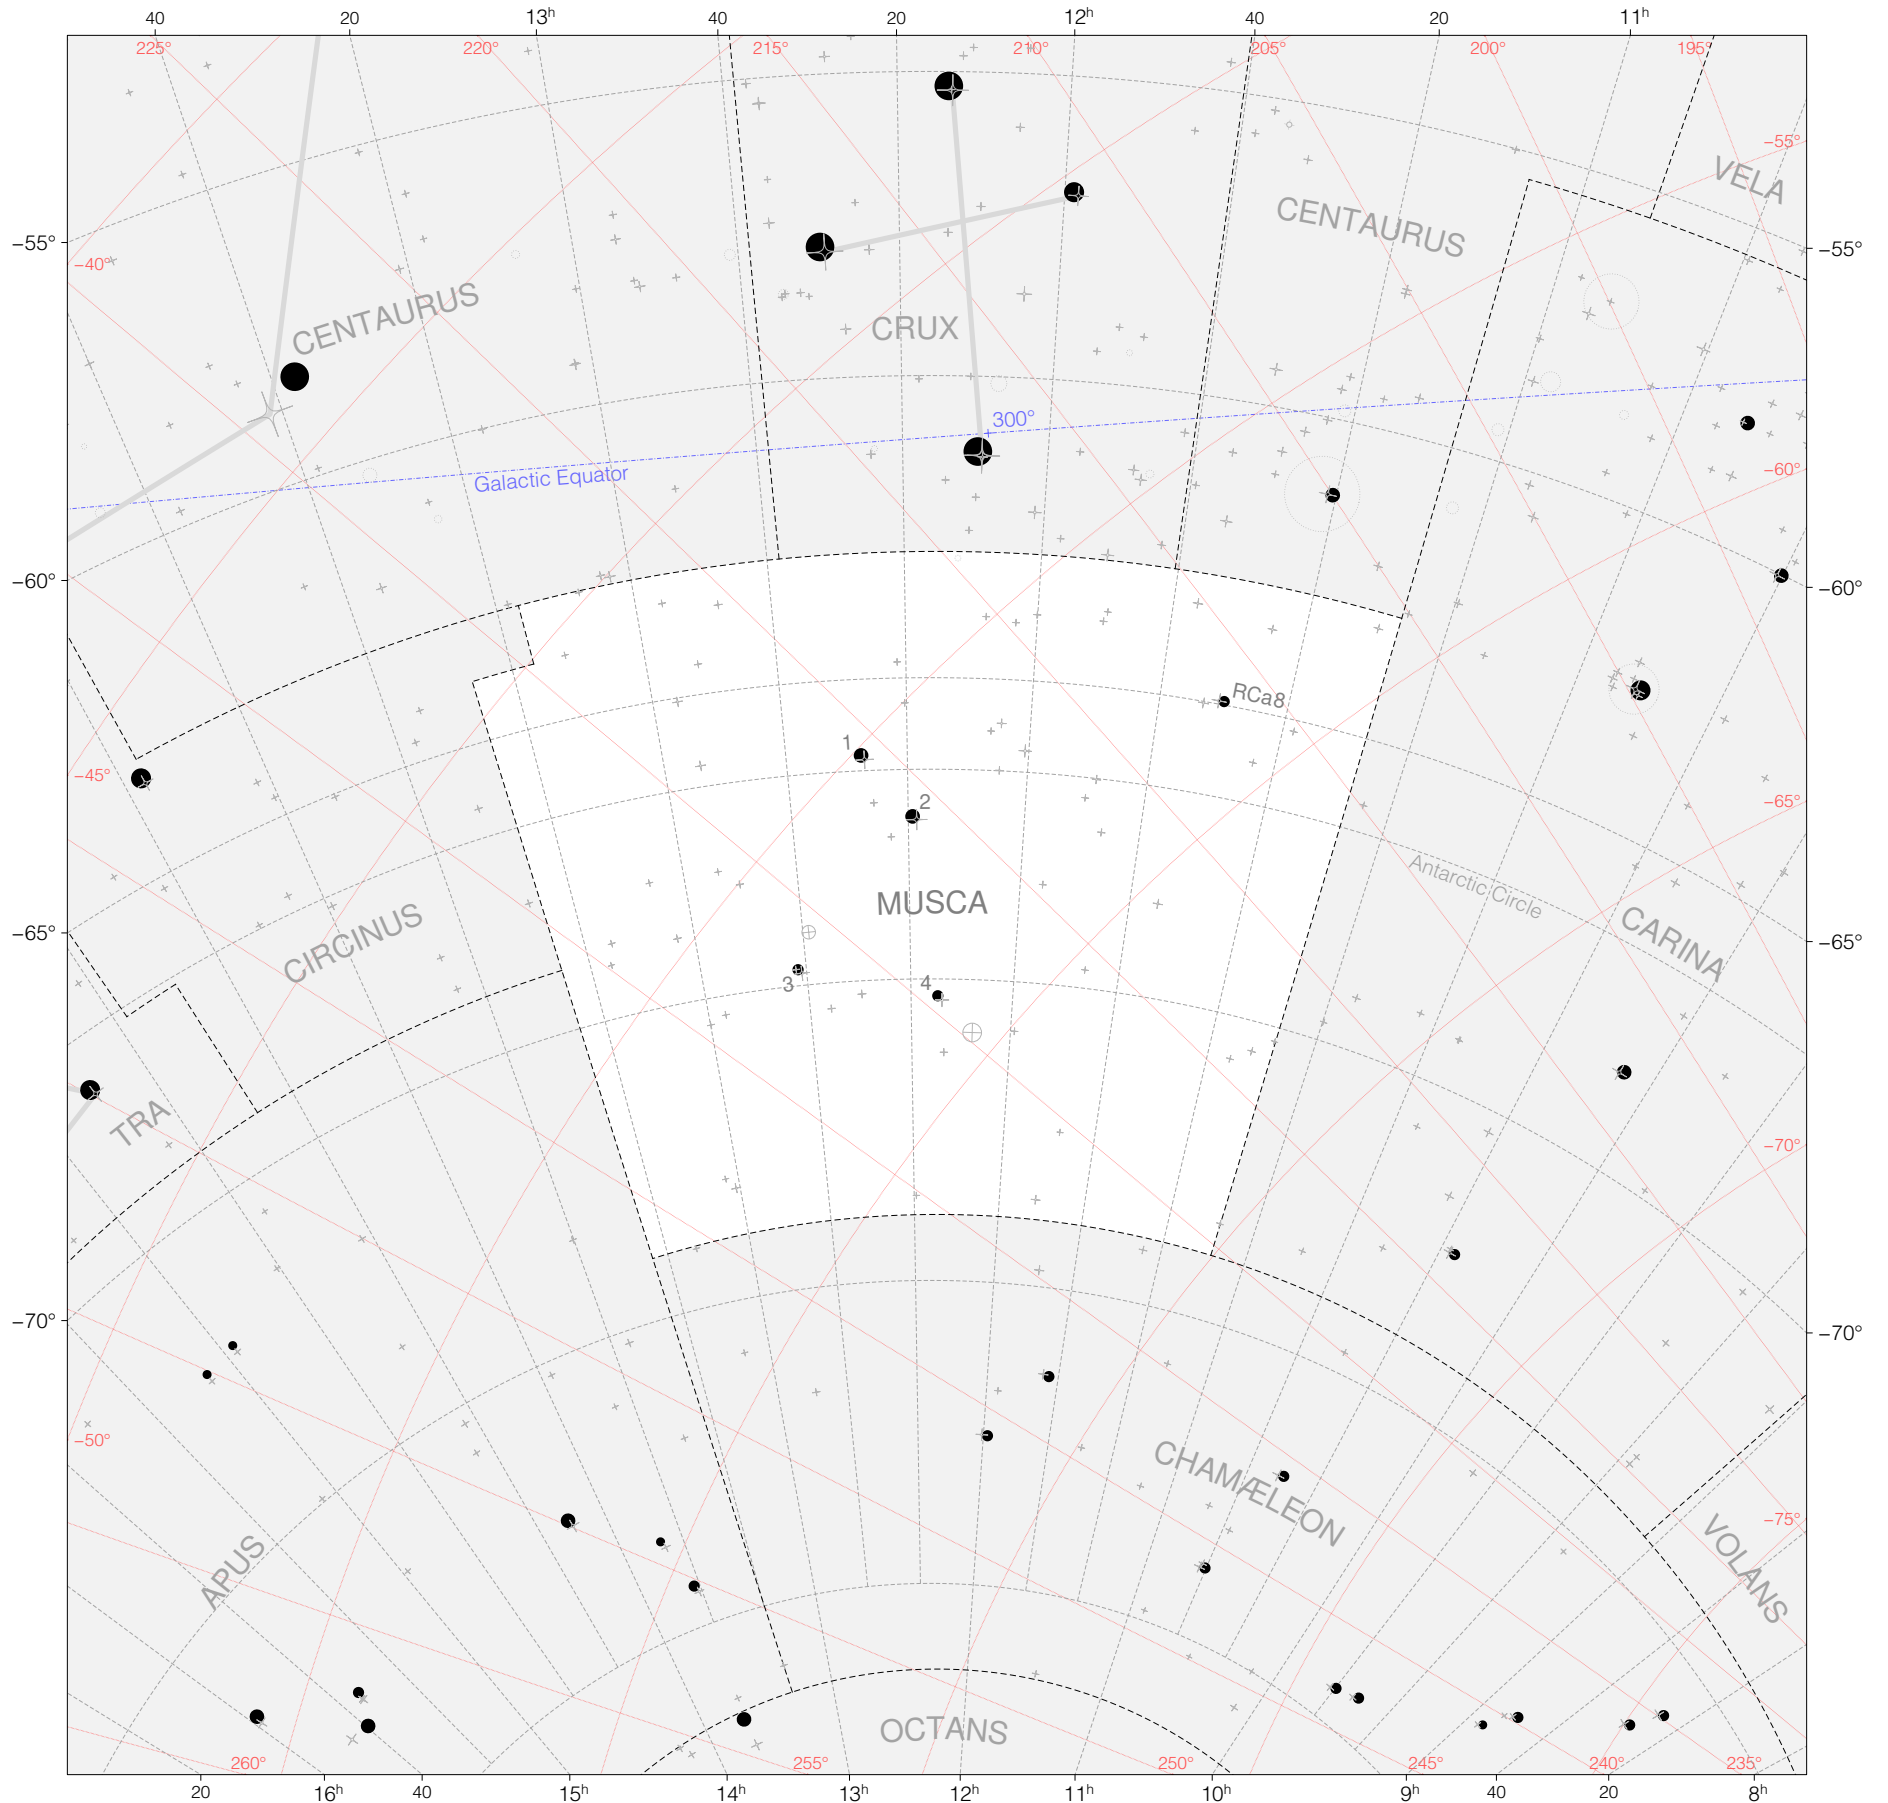

Halley Stars in Musca

Magnitudes: 
1 2 3 4 5 6 7

Scale at center: 0° 2° 4°