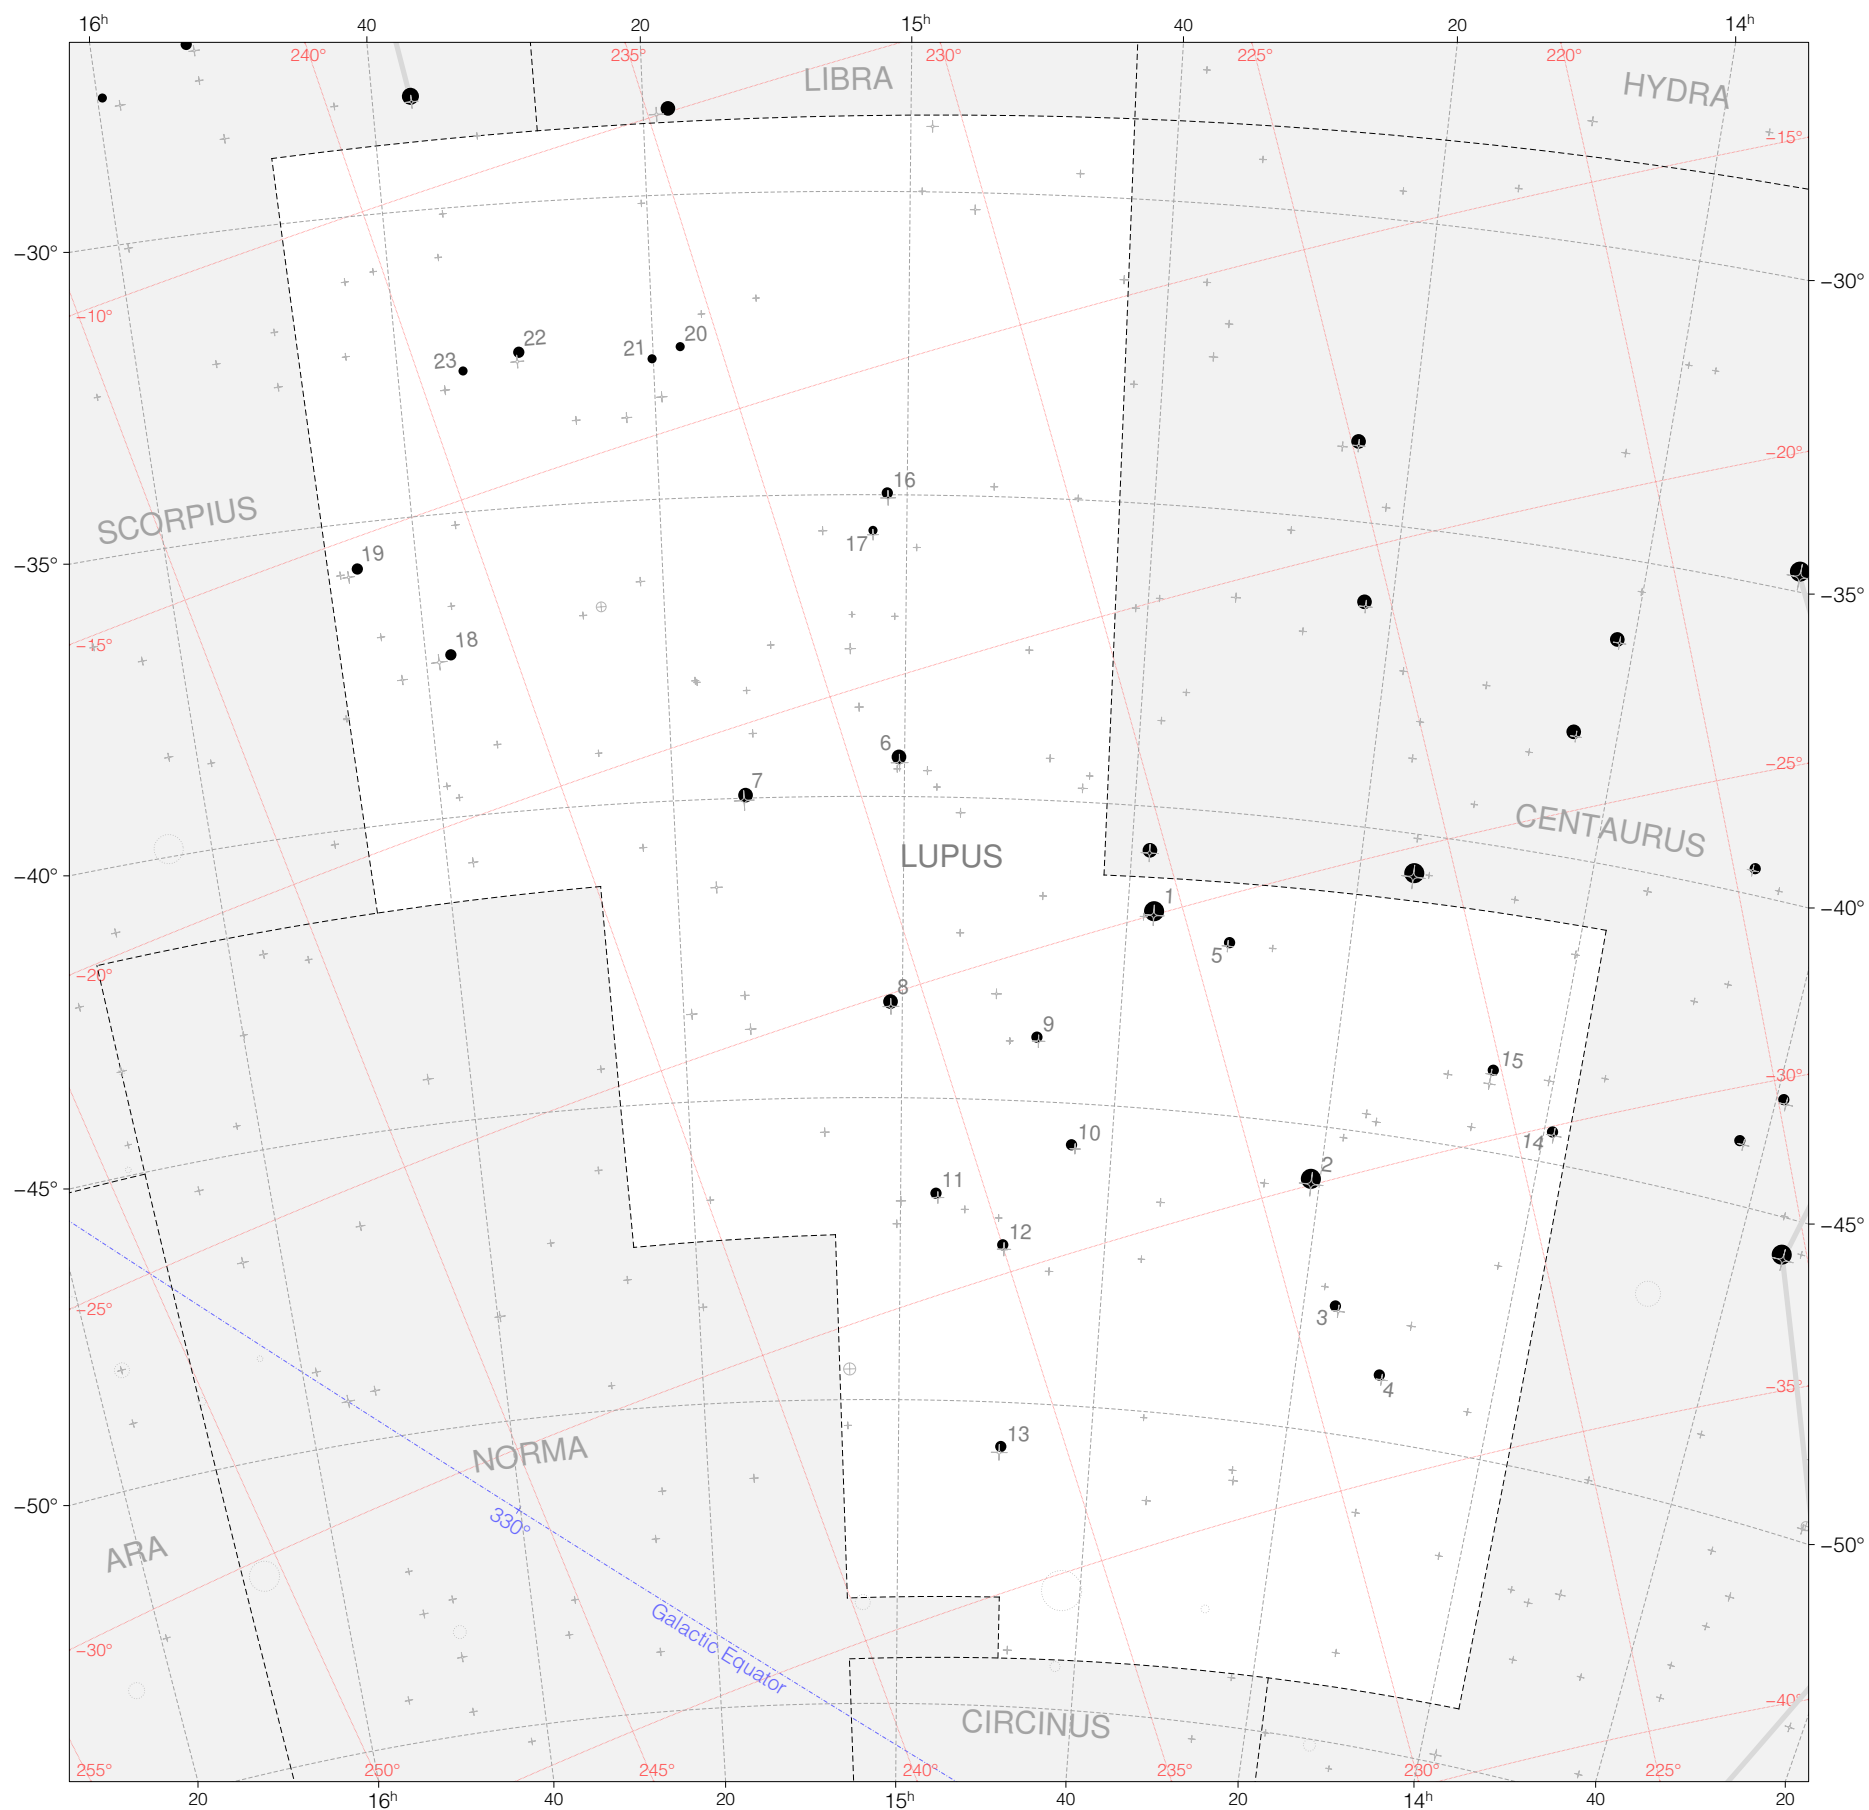

Halley Stars in Lupus

Magnitudes: 
1 2 3 4 5 6 7

Scale at center: 0° 2° 4° 