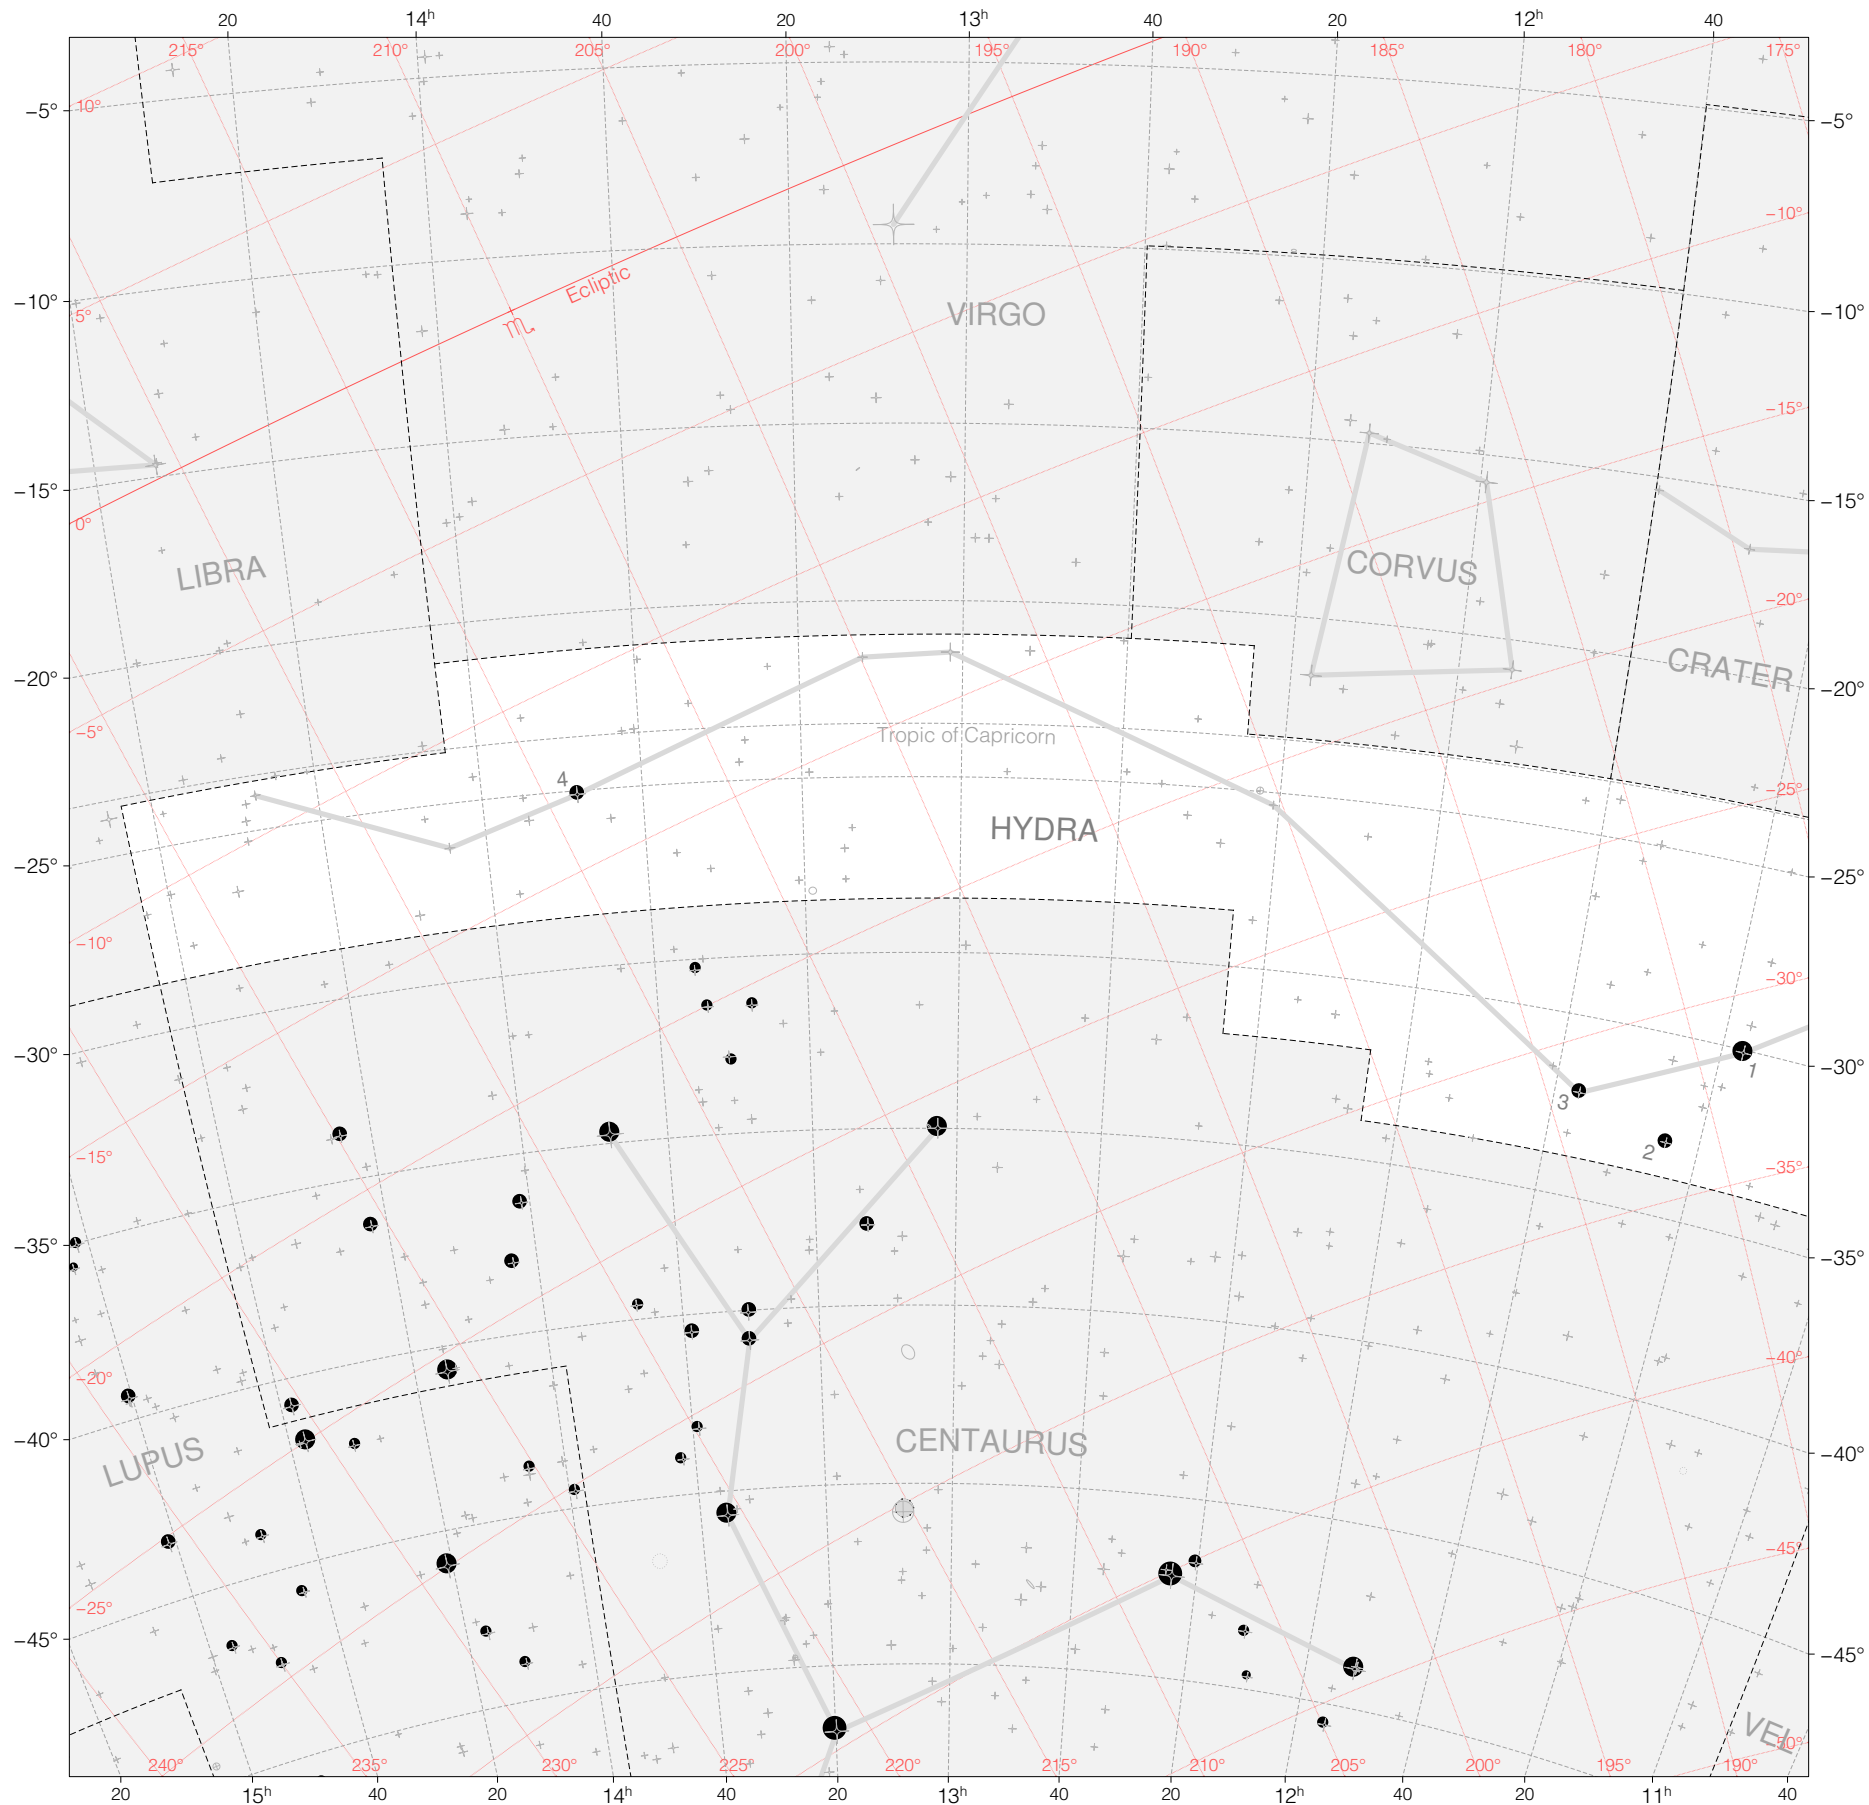

Halley Stars in Hydra (east)

Magnitudes:  1 2 3 4 5 6 7

Scale at center:  0° 2° 4°