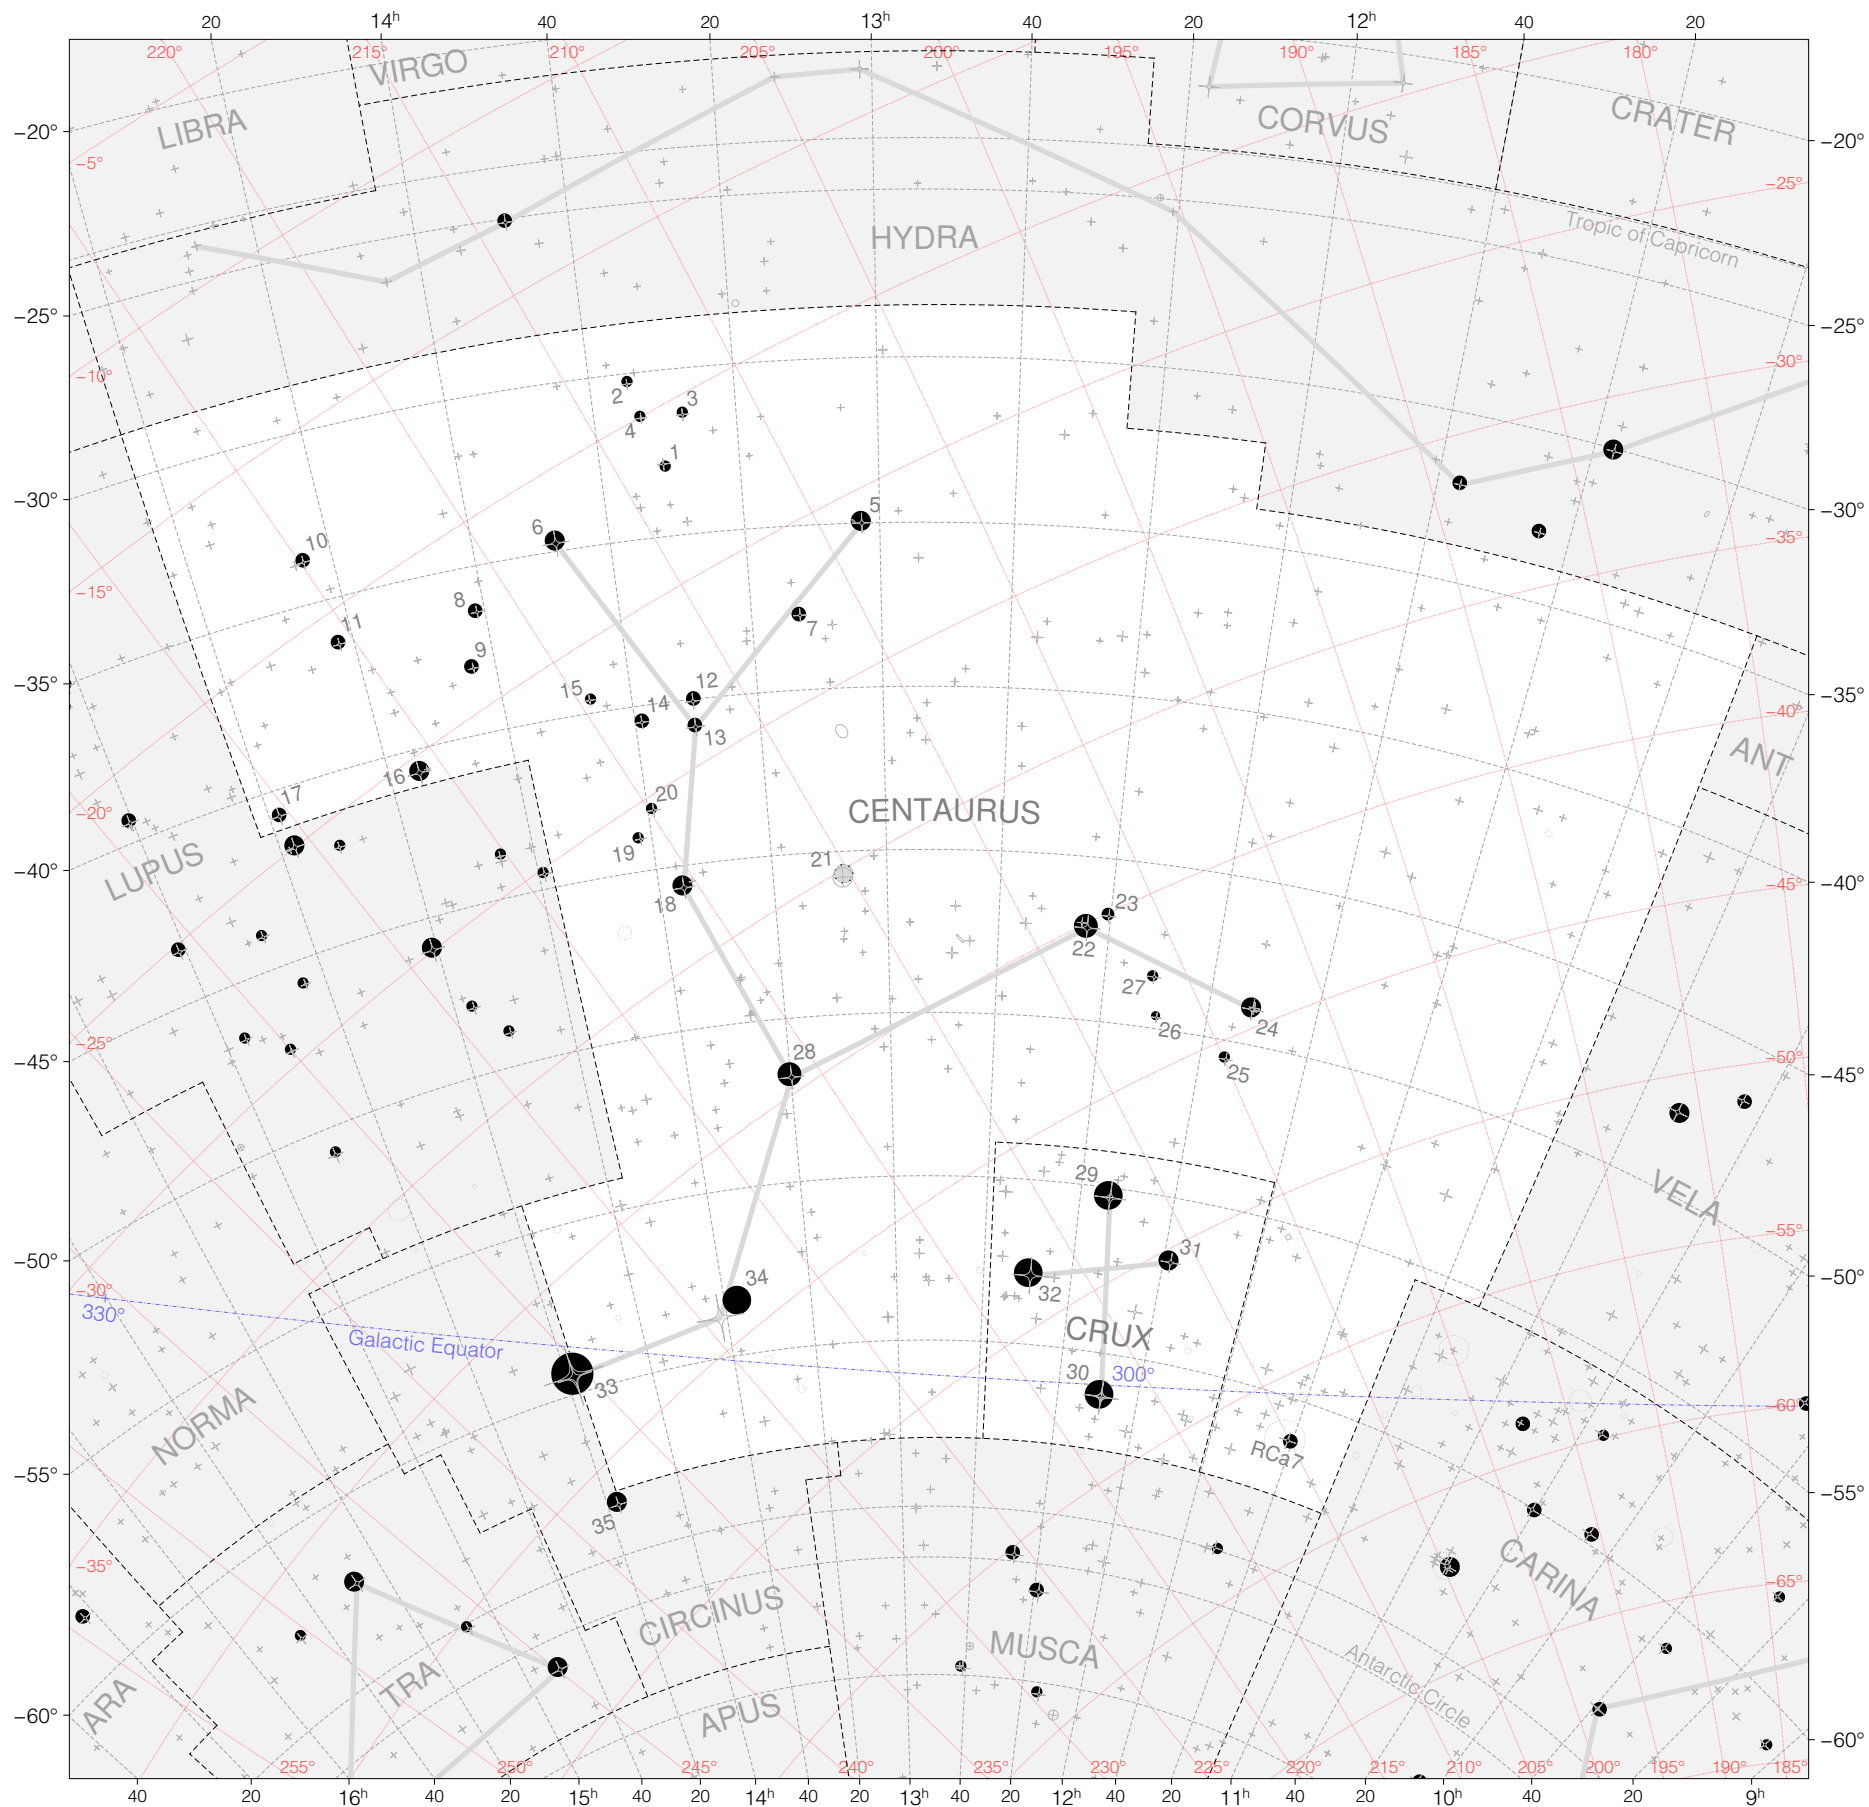

Halley Stars in Centaurus

Magnitudes:  1 2 3 4 5 6 7

Scale at center:  0° 2° 4°