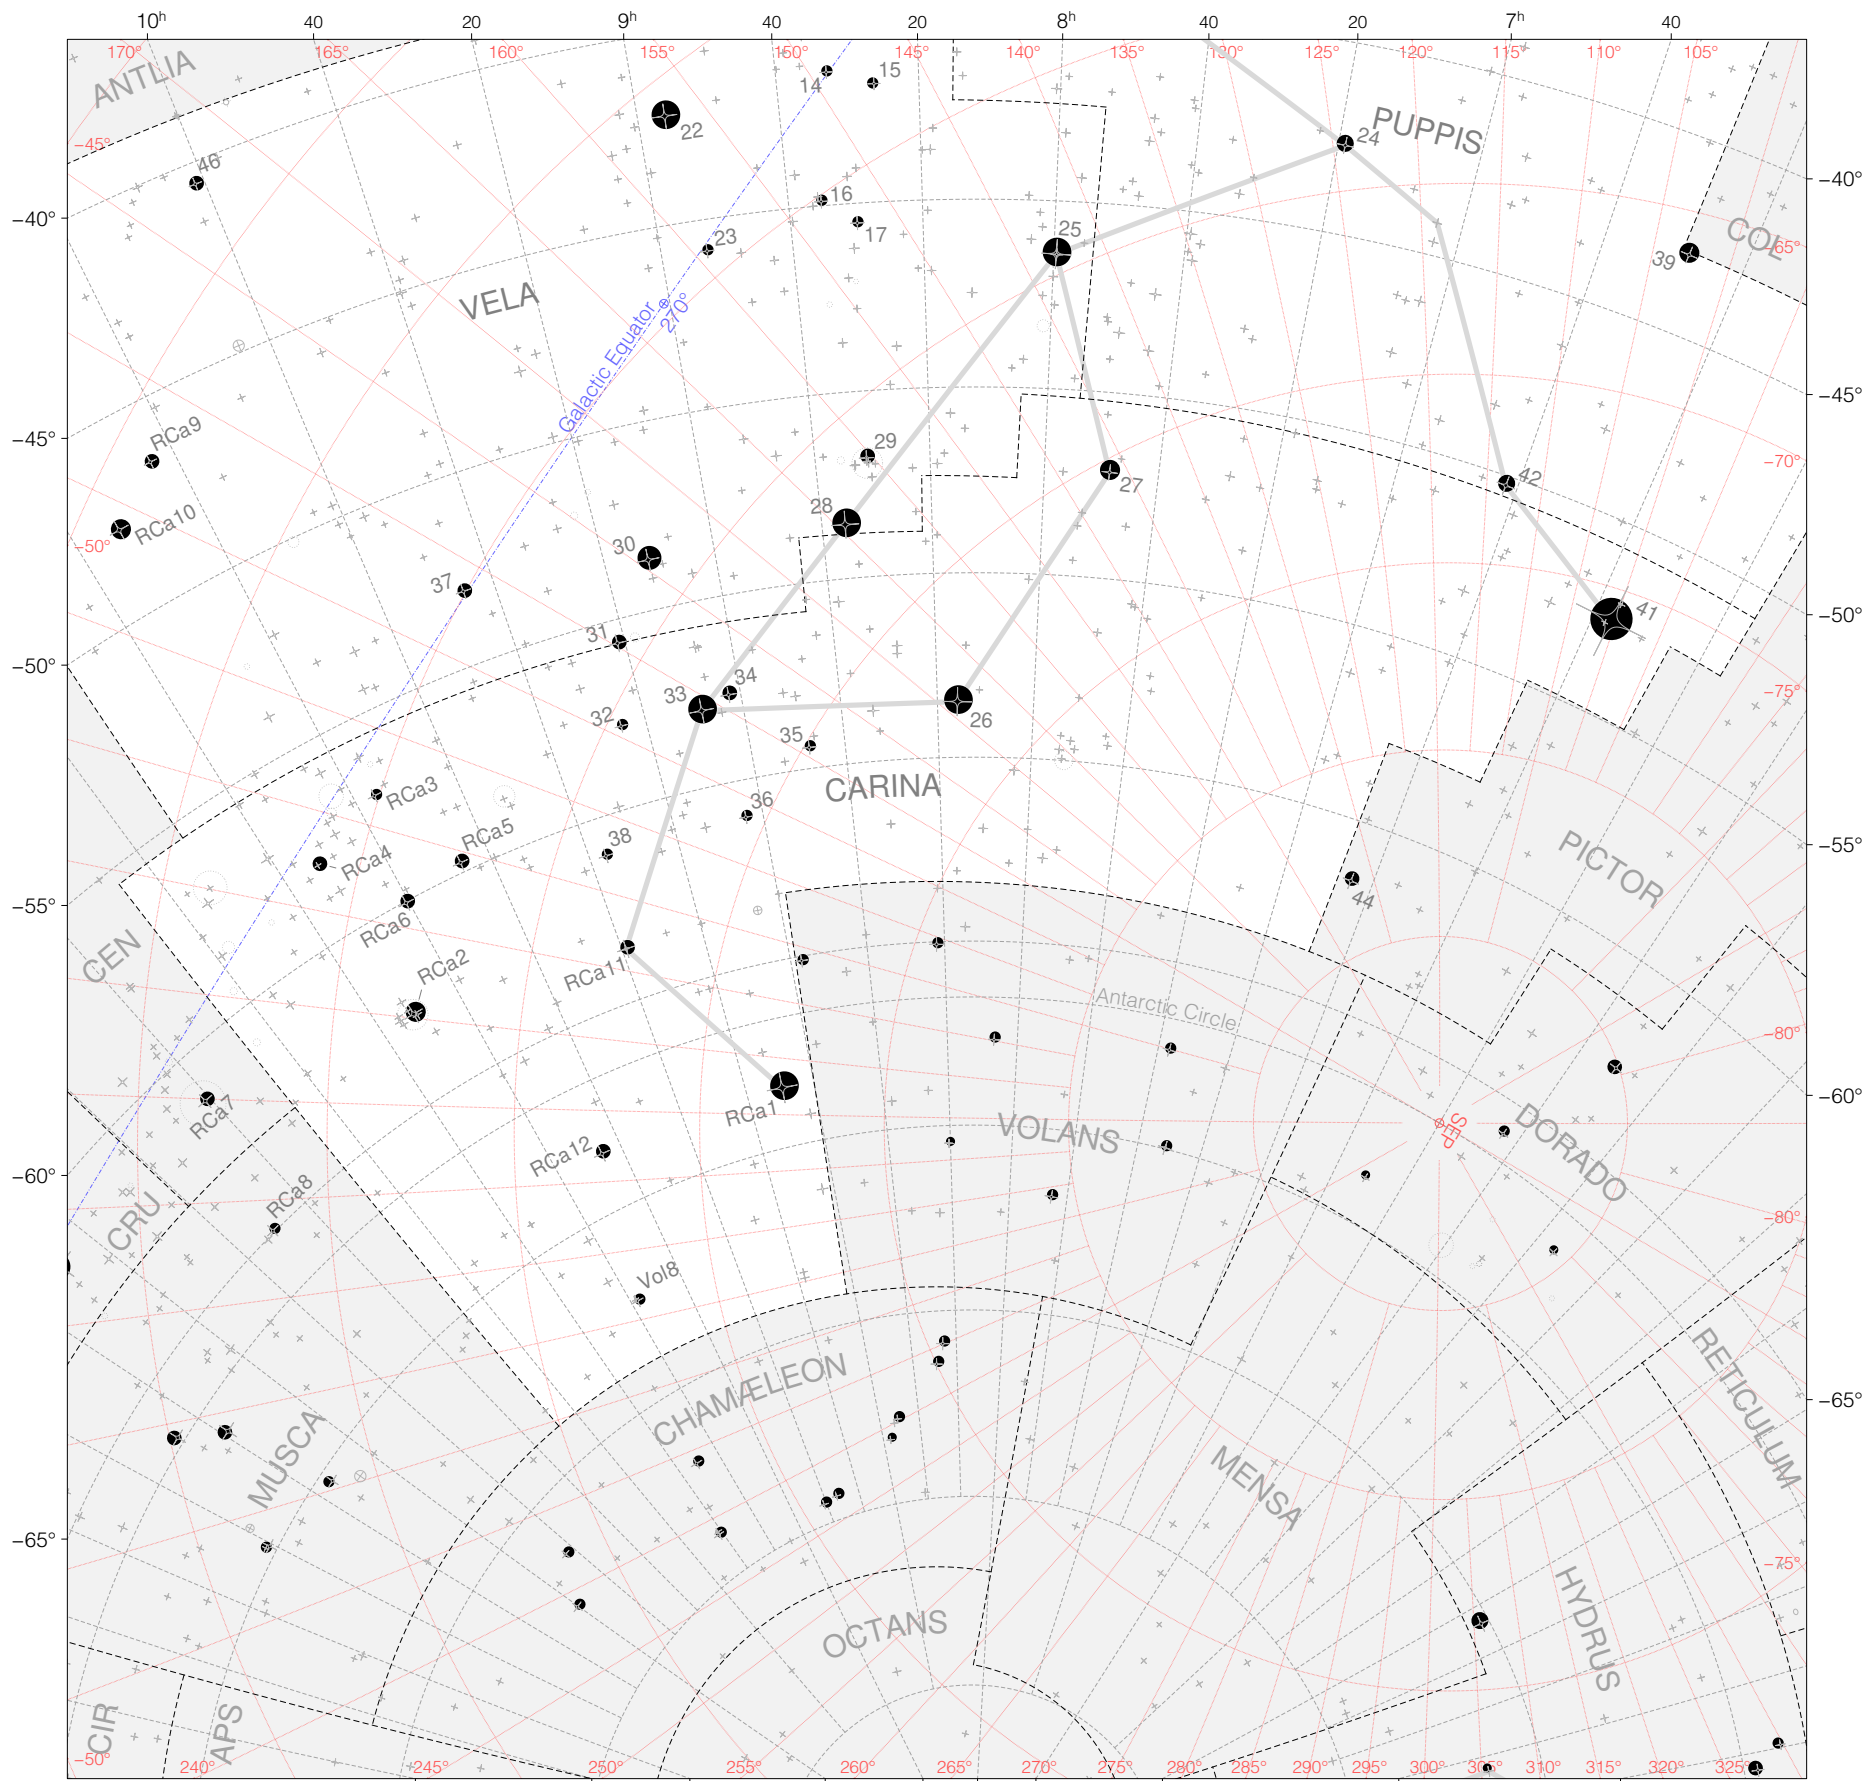

# Halley Stars in Argo Navis (Carina)

Magnitudes: 1 2 3 4 5 6 7

Scale at center: 0° 2° 4°