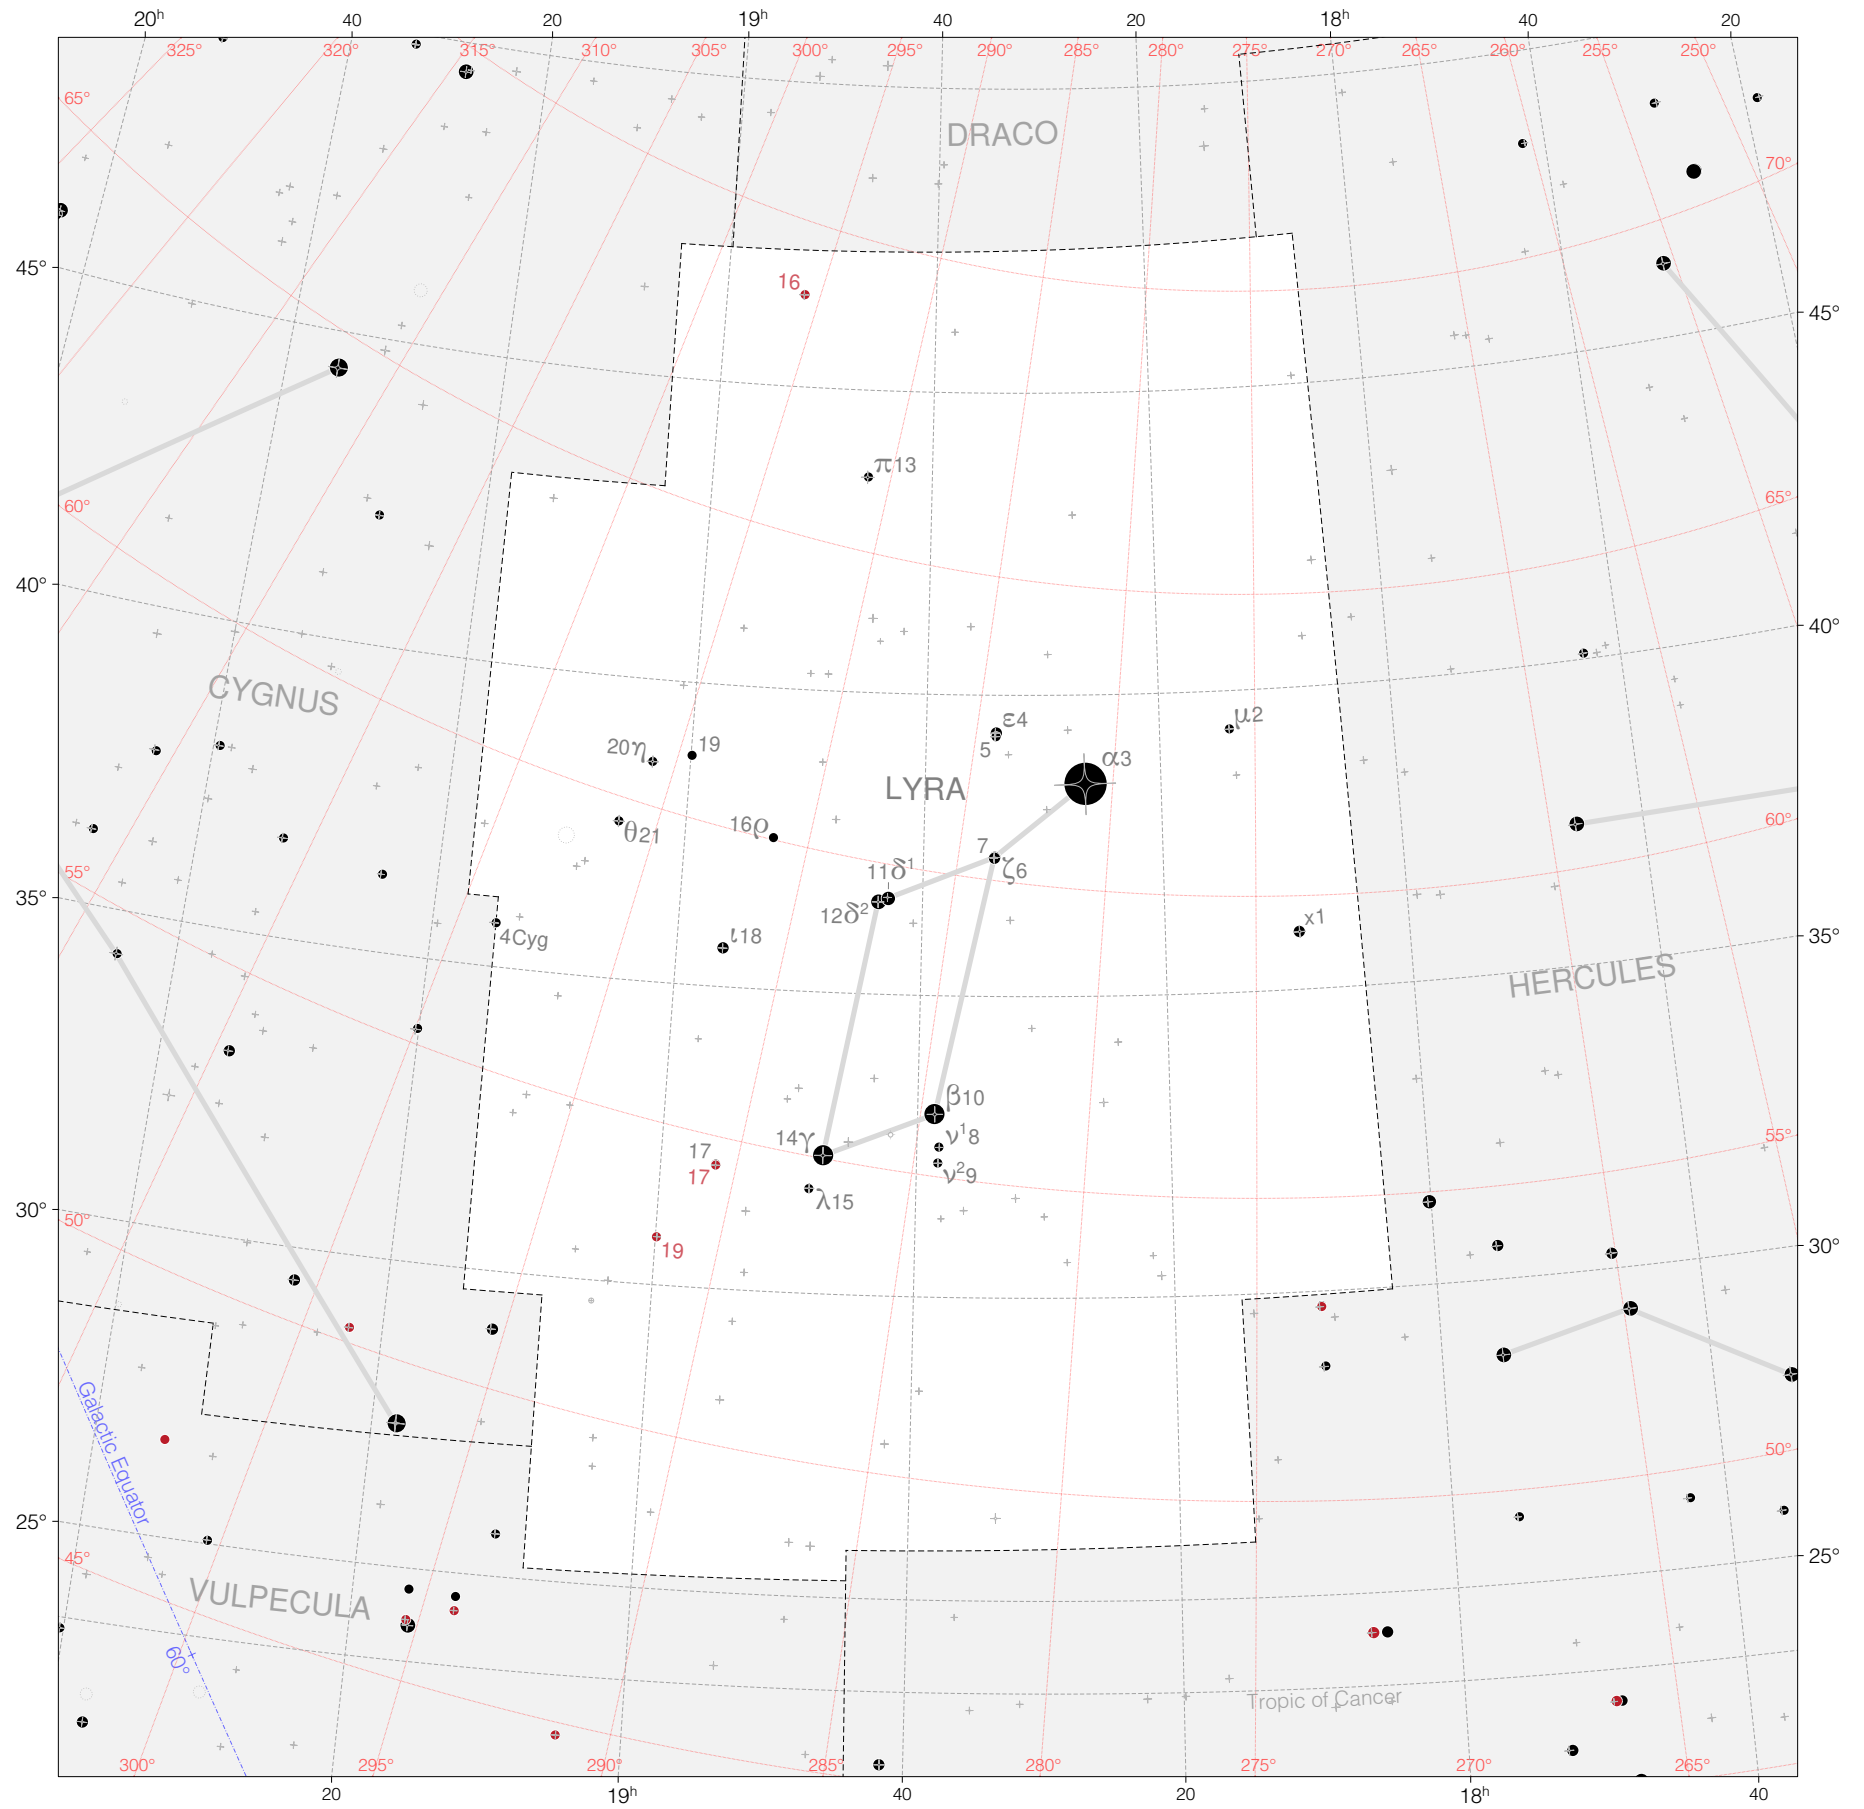

Flamsteed Stars in Lyra

Magnitudes: 
1 2 3 4 5 6 7

Scale at center: 0° 2° 4° 