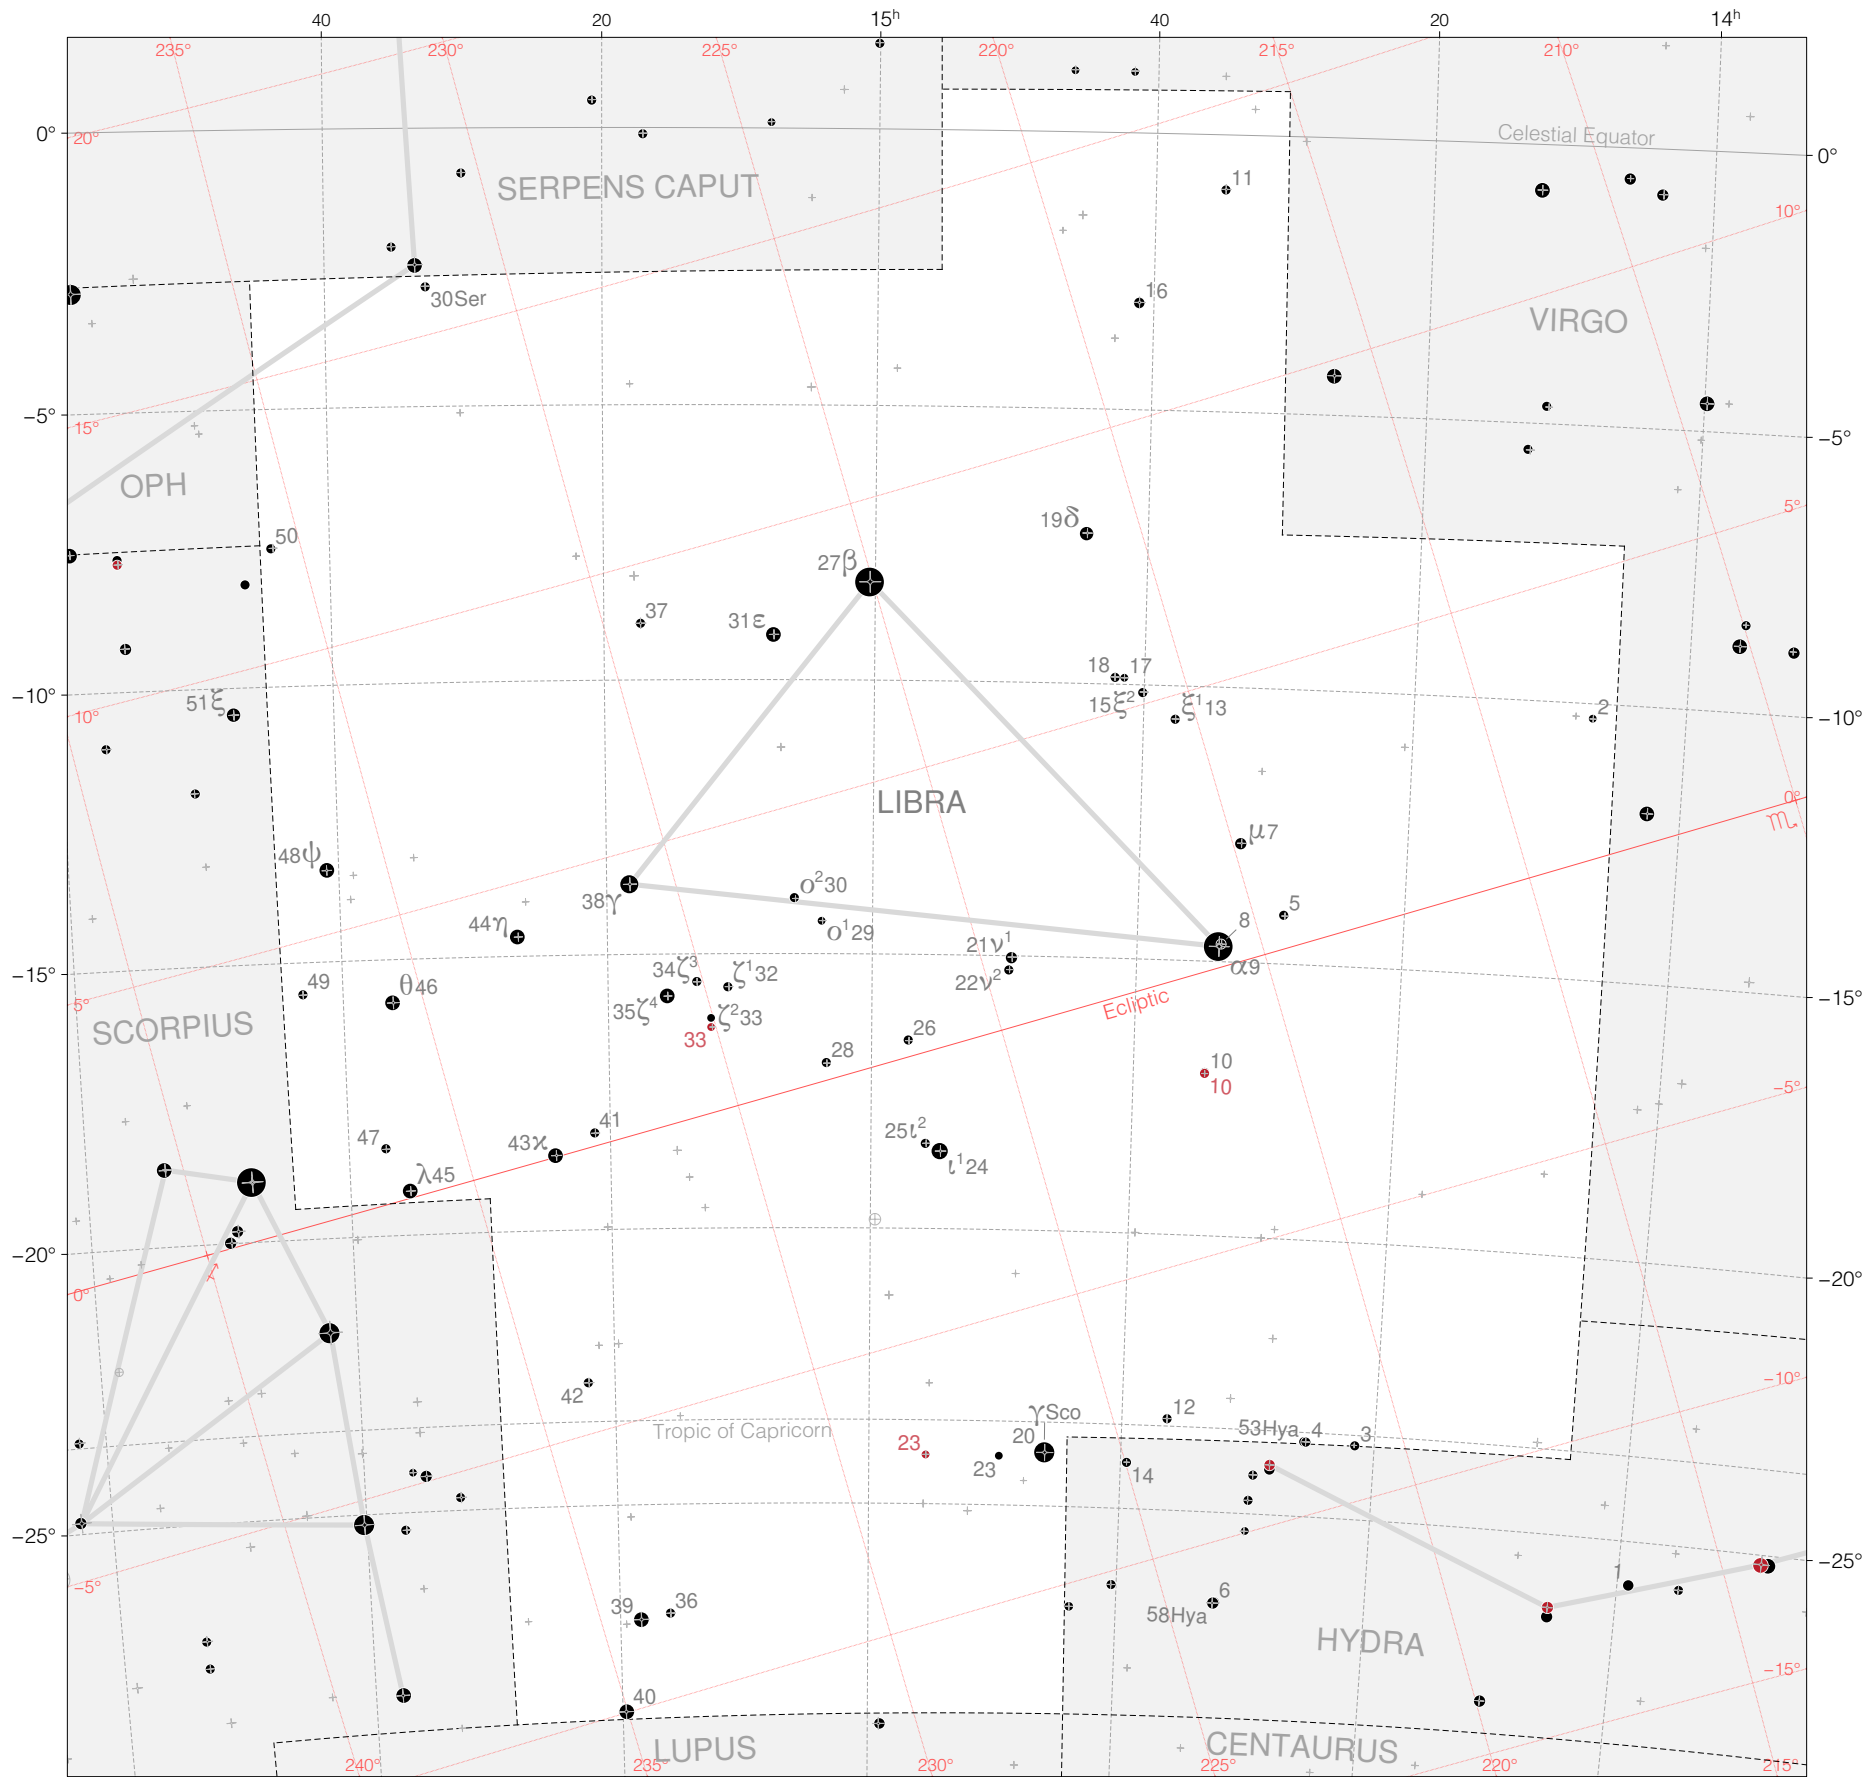

Flamsteed Stars in Libra

Magnitudes:  1 2 3 4 5 6 7

Scale at center:  0° 2° 4°