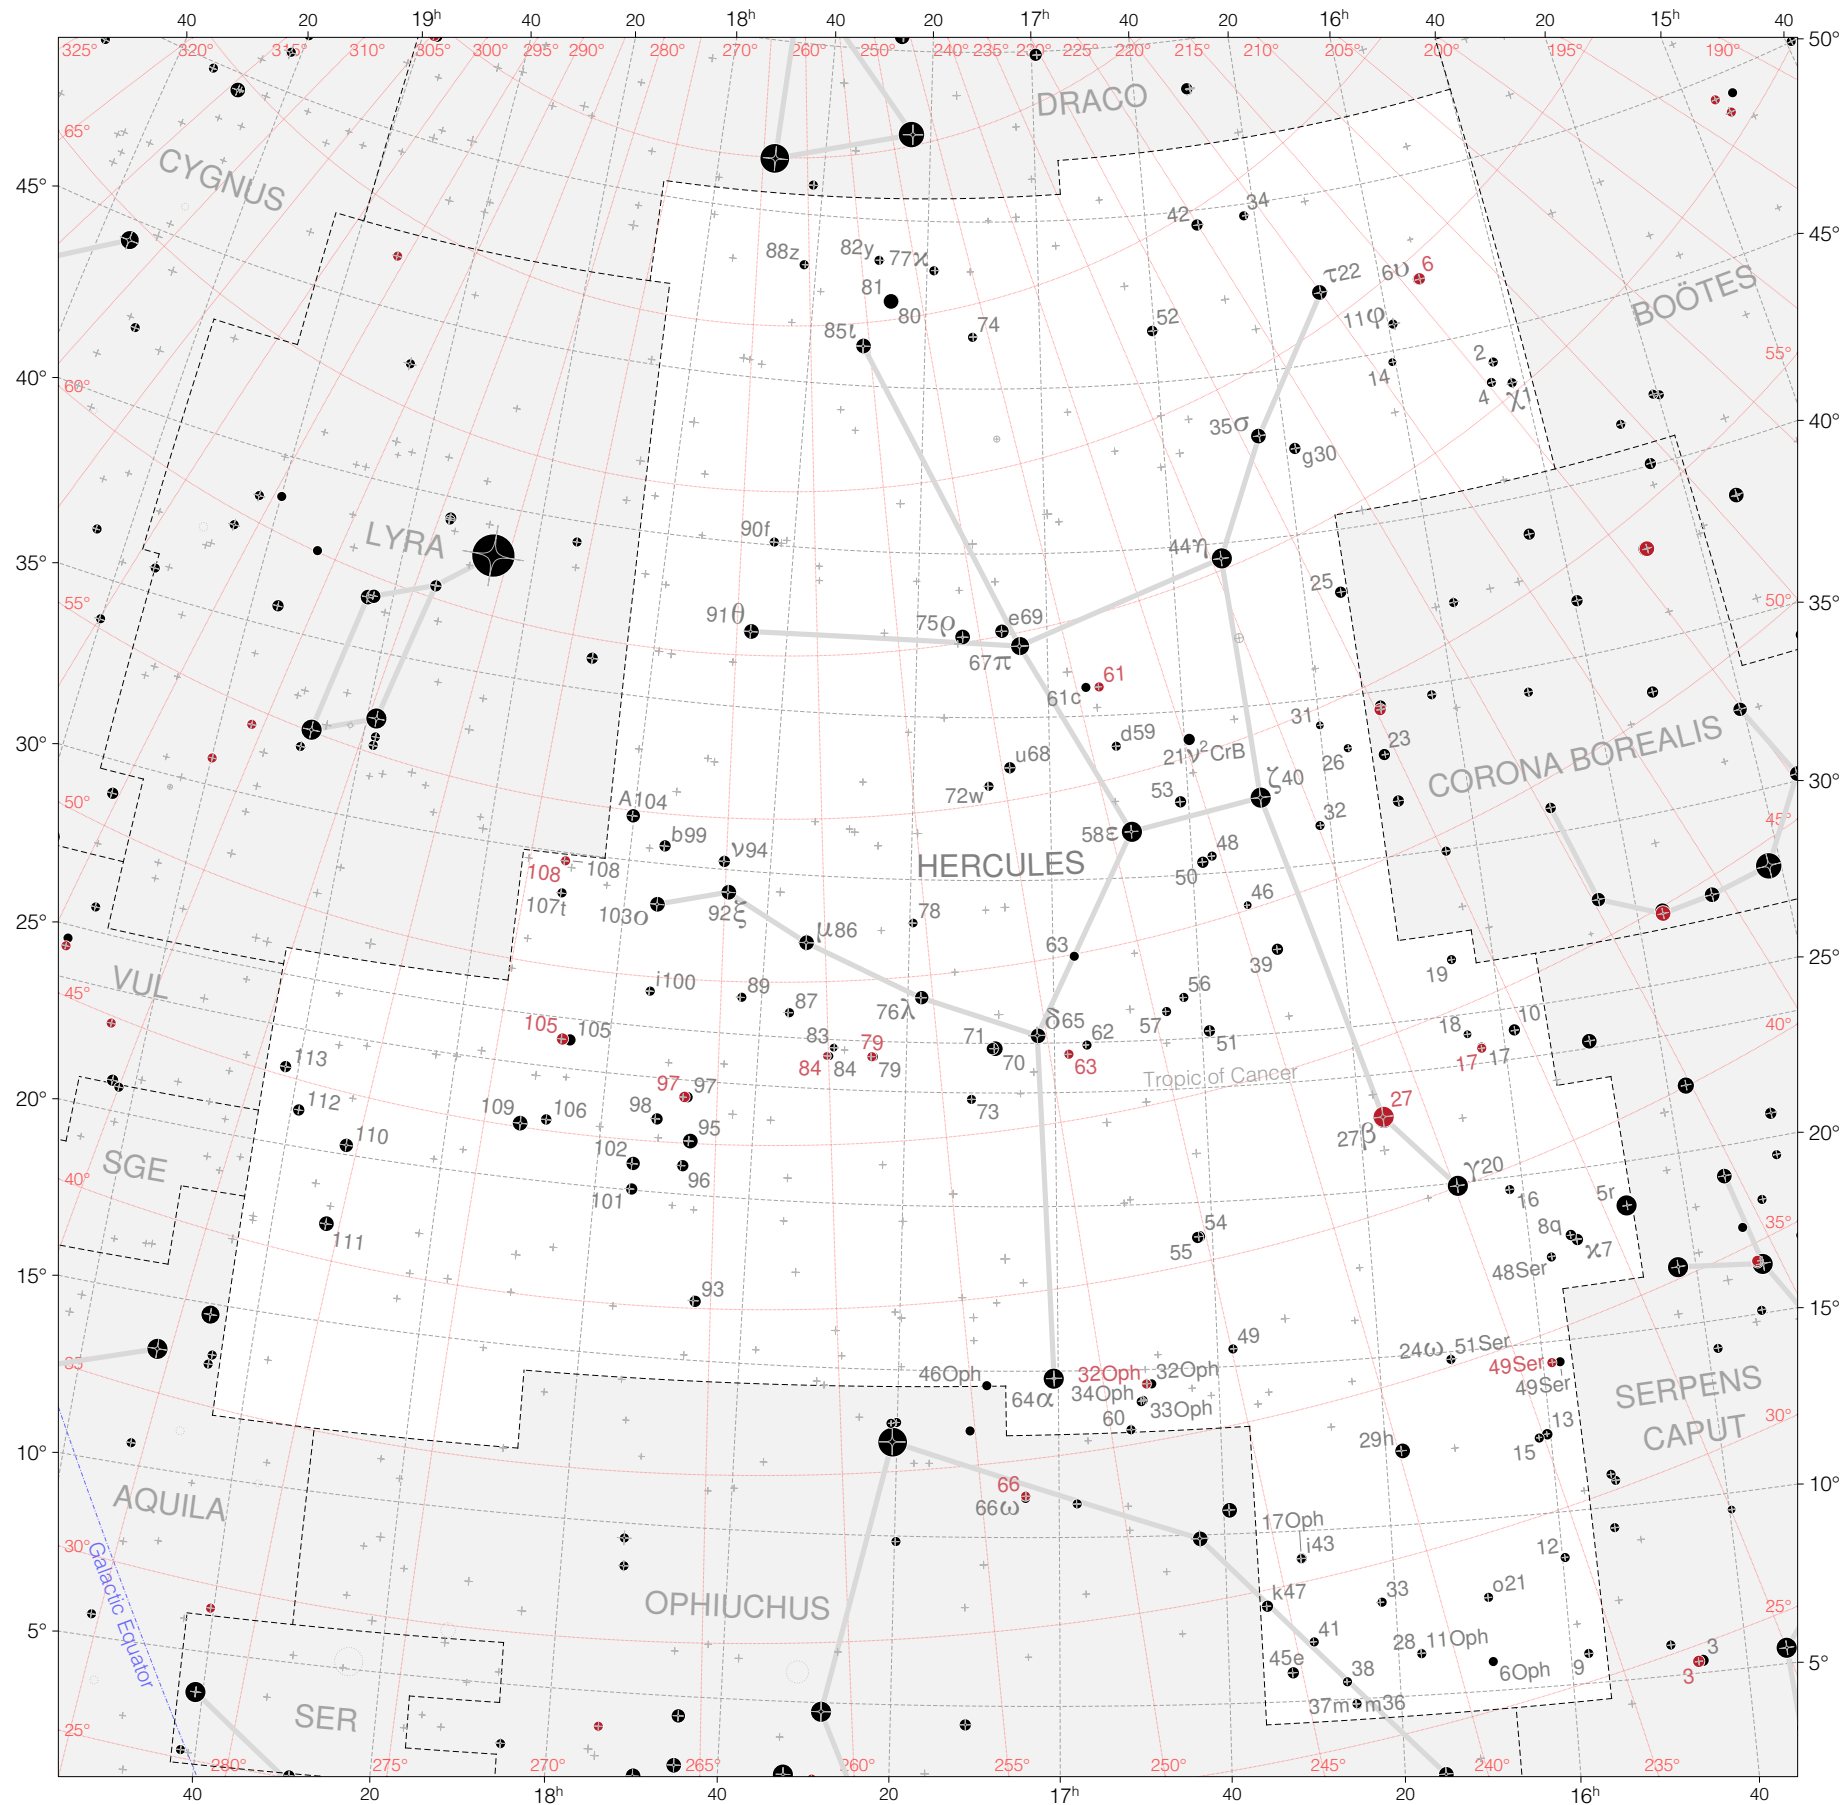

# Flamsteed Stars in Hercules

Magnitudes:   
1 2 3 4 5 6 7

Scale at center:  0° 2° 4°