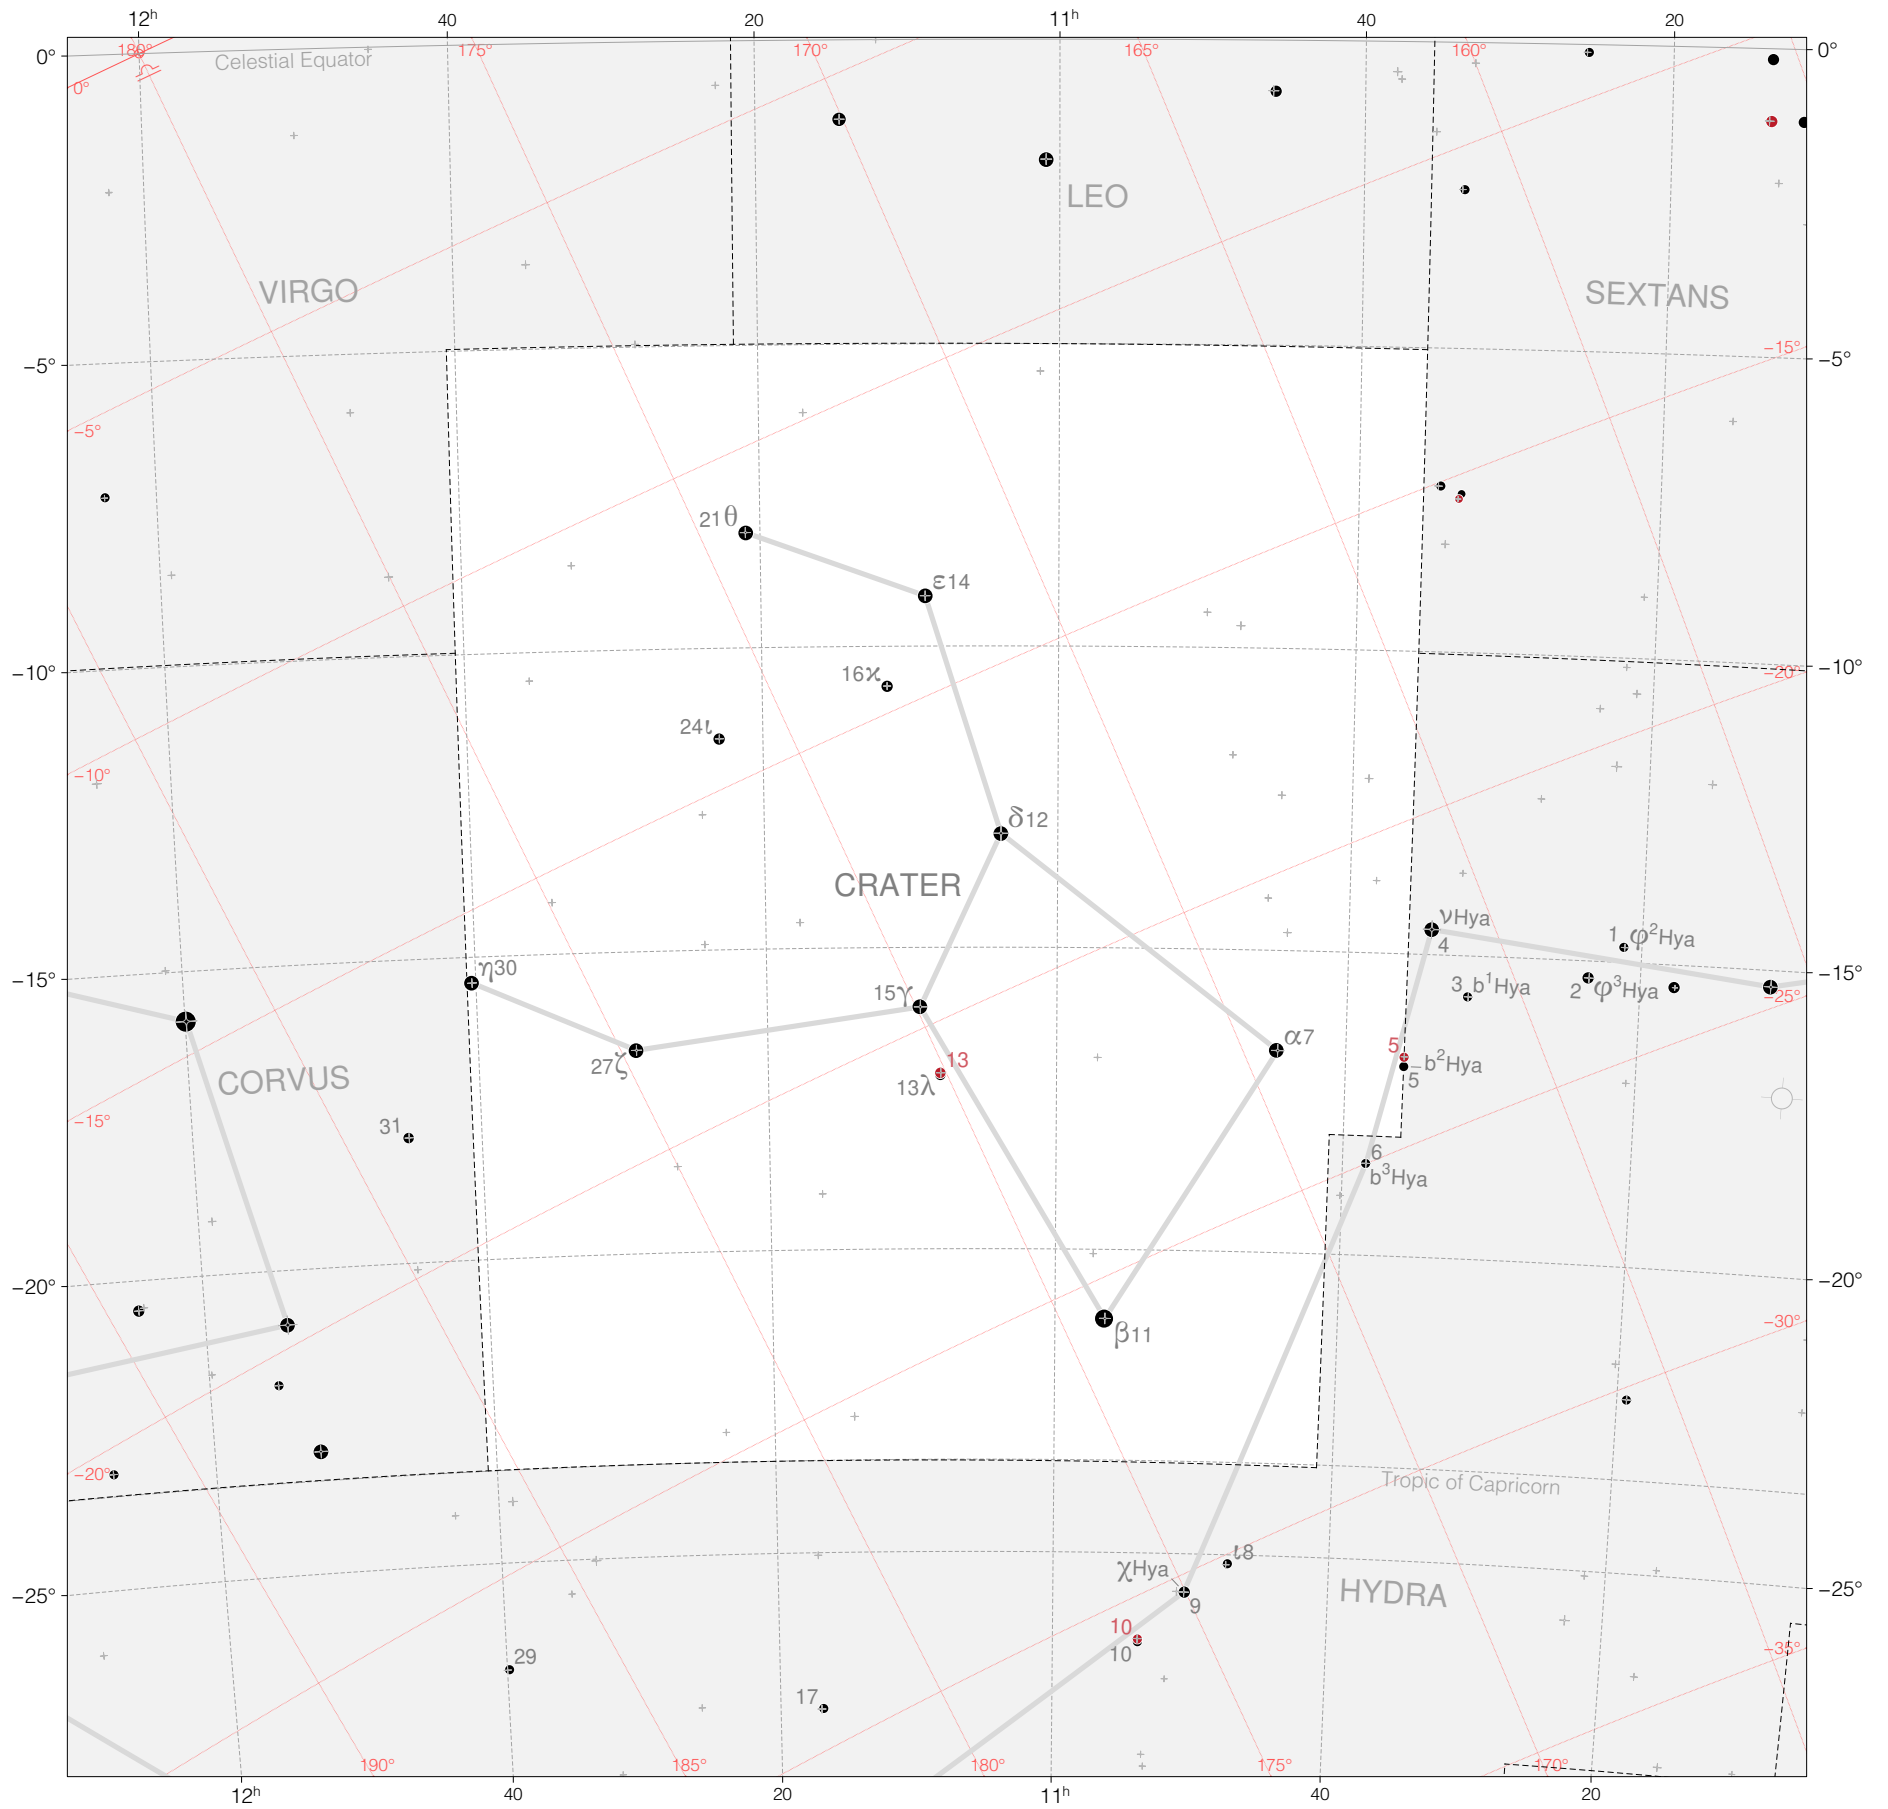

Flamsteed Stars in Crater

Magnitudes: 1 2 3 4 5 6 7

Scale at center: 0° 2° 4°