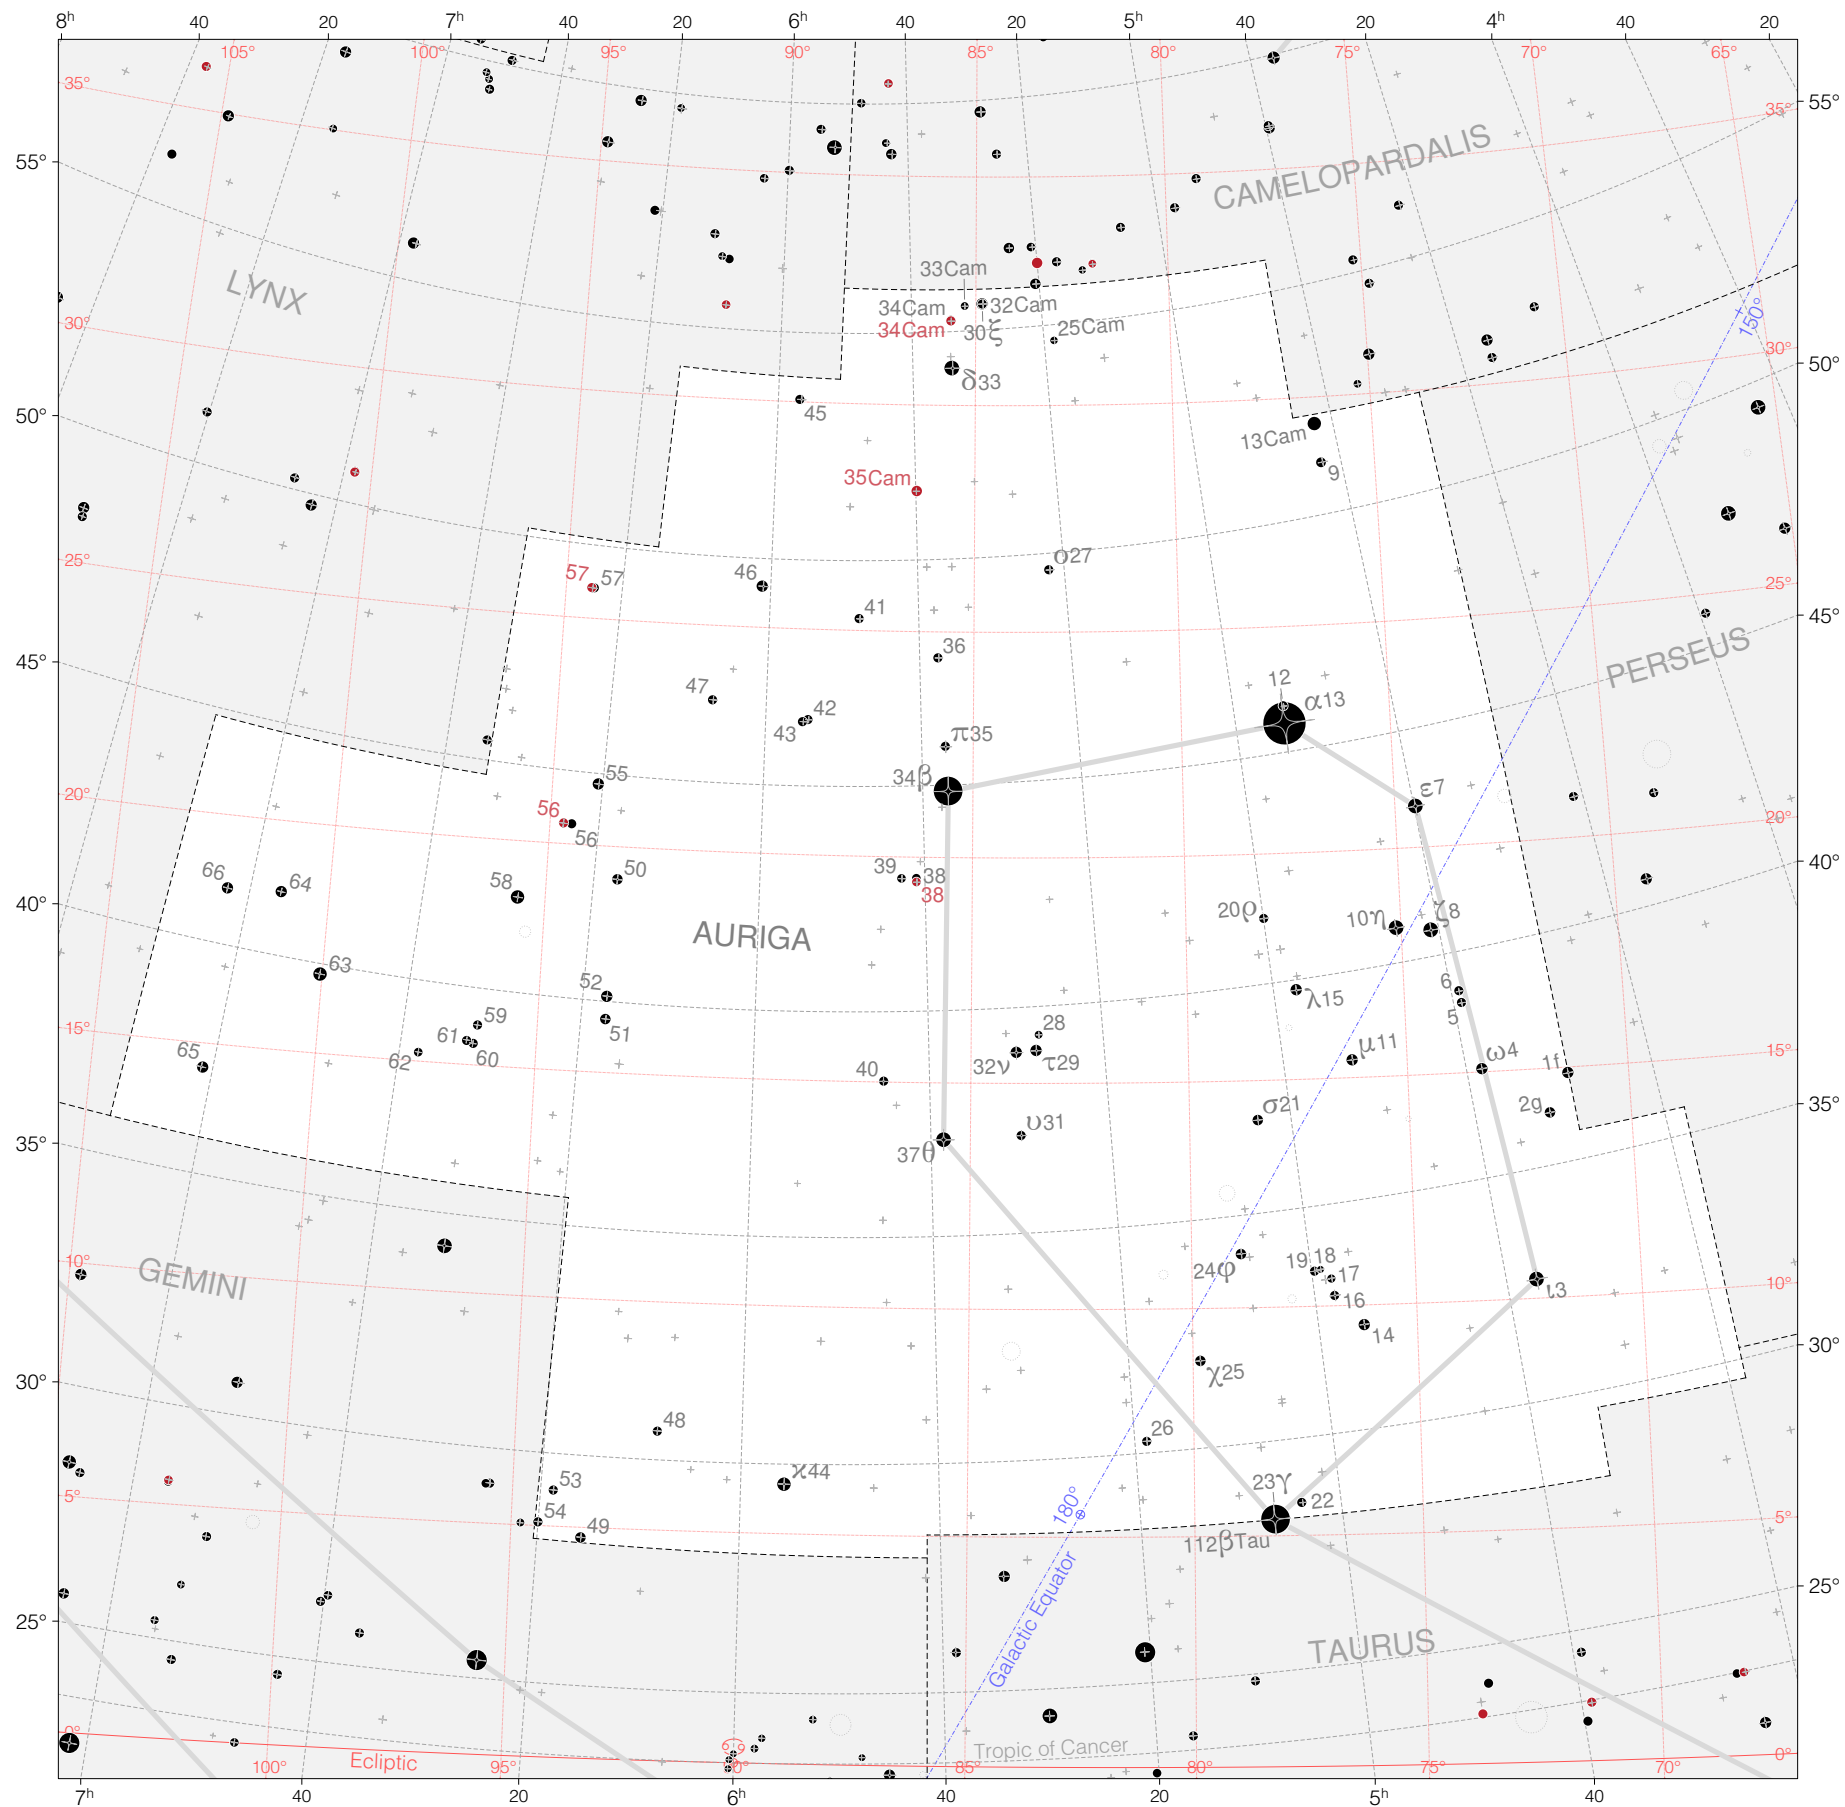

Flamsteed Stars in Auriga

Magnitudes: 1 2 3 4 5 6 7

Scale at center: 0° 2° 4°