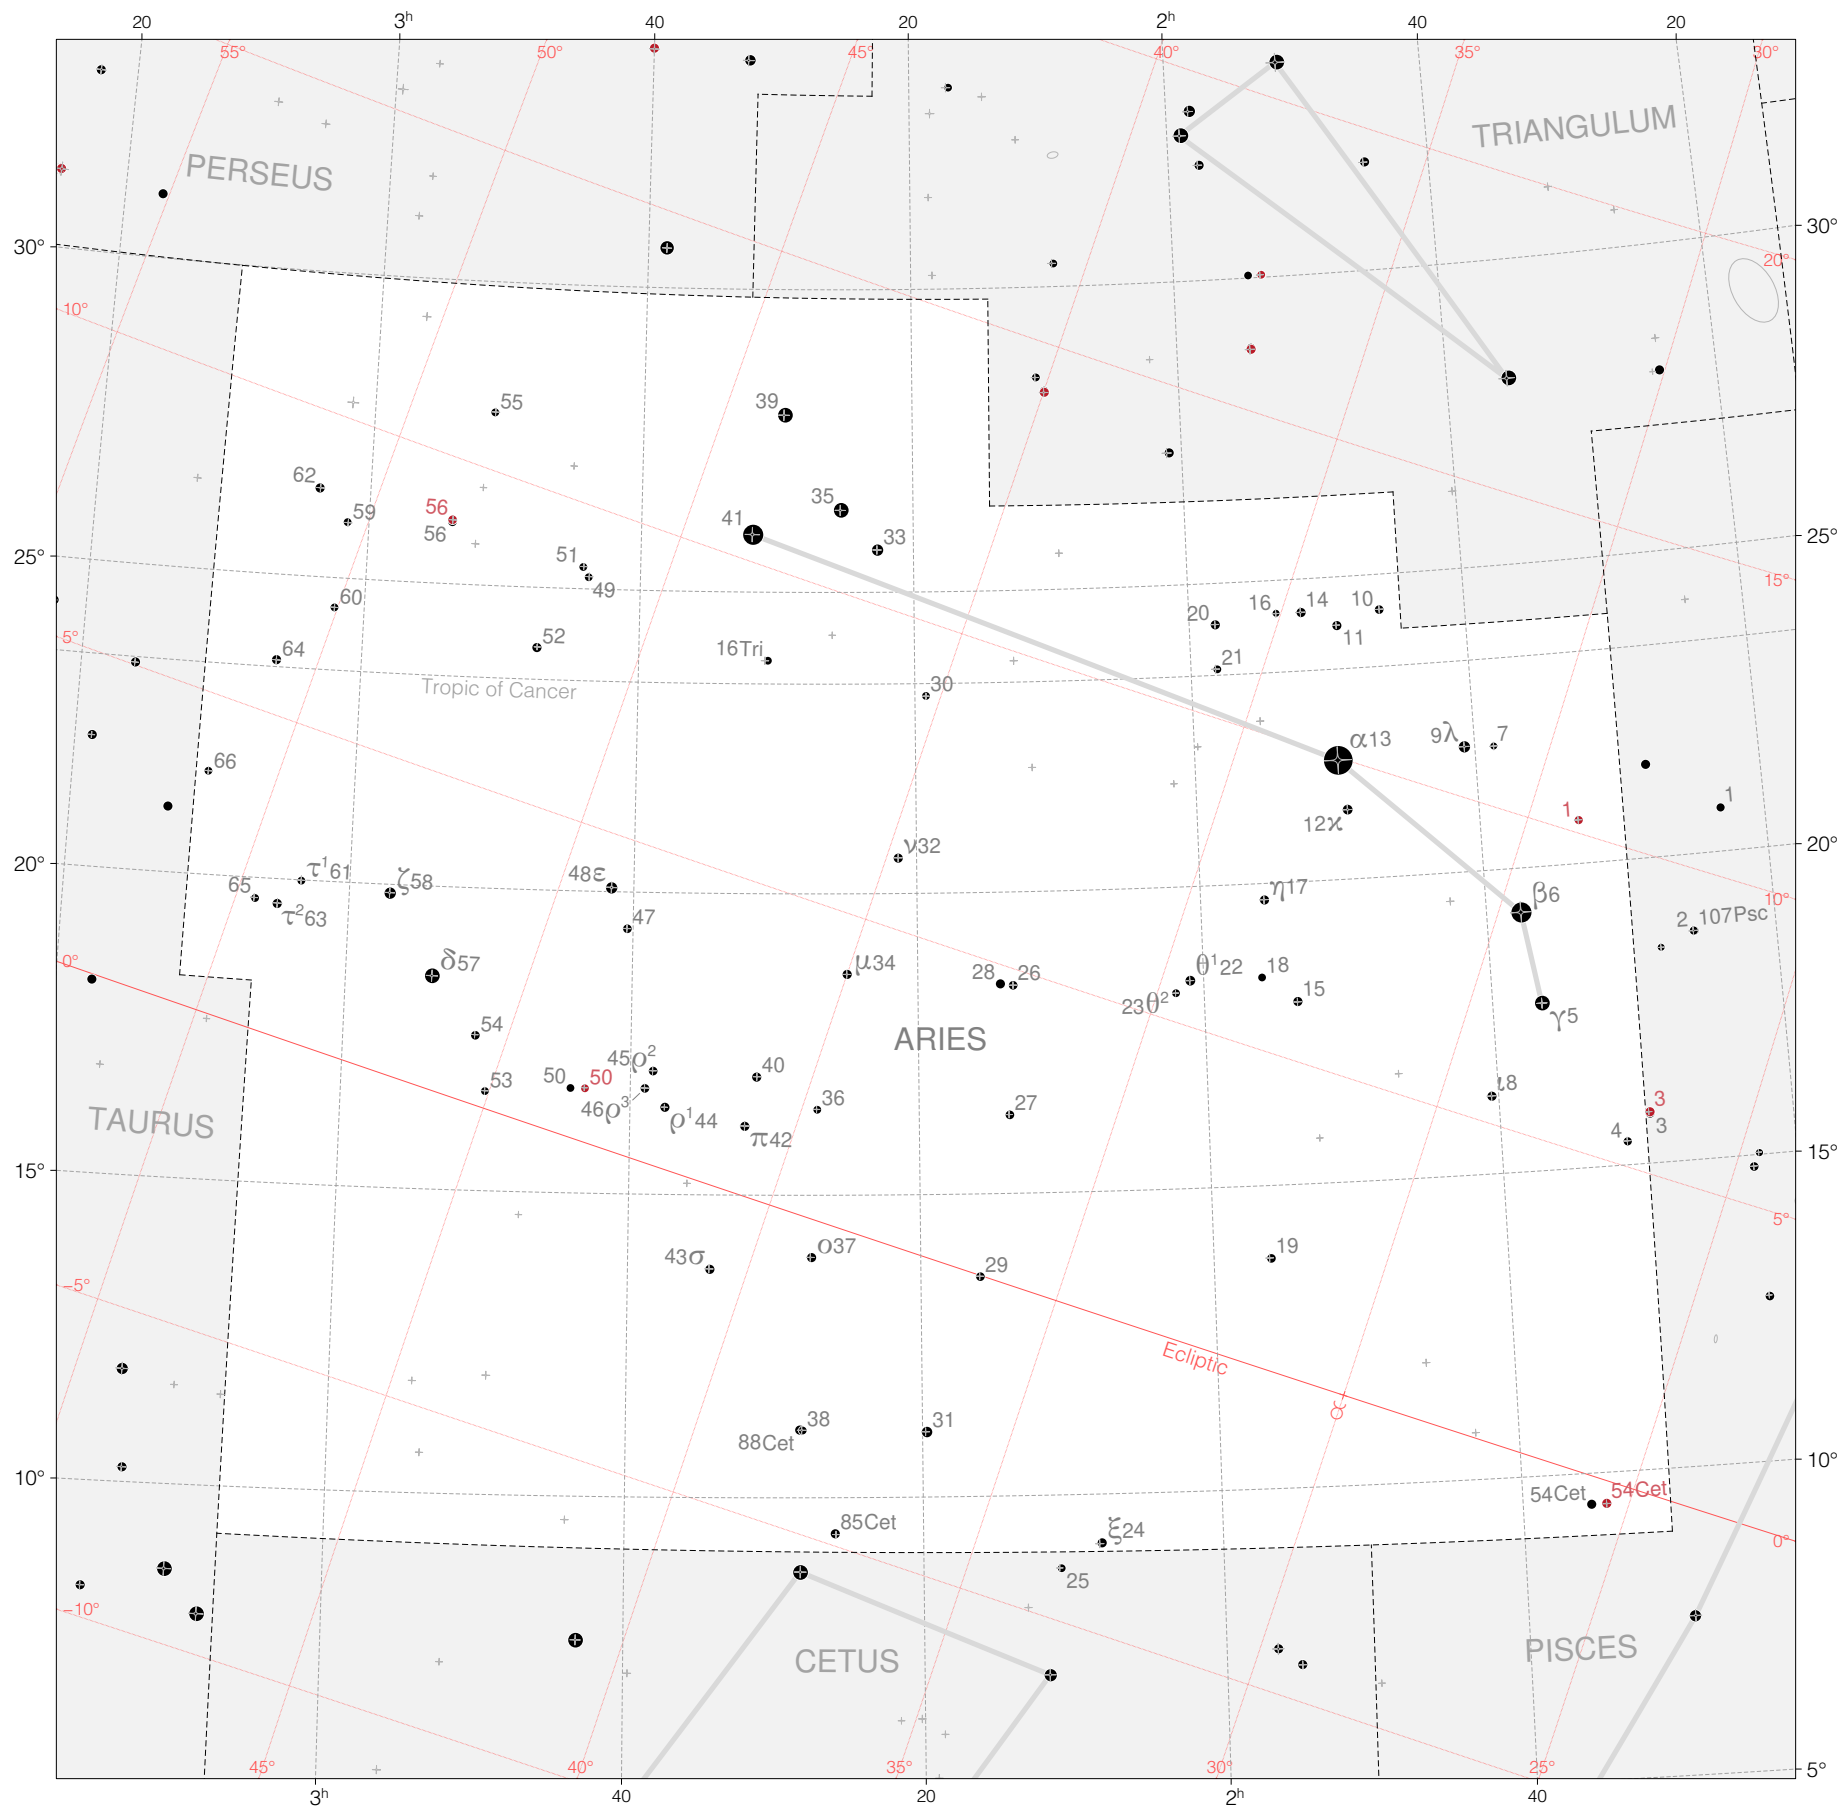

# Flamsteed Stars in Aries

Magnitudes:  1 2 3 4 5 6 7

Scale at center: 0° 2° 4° 