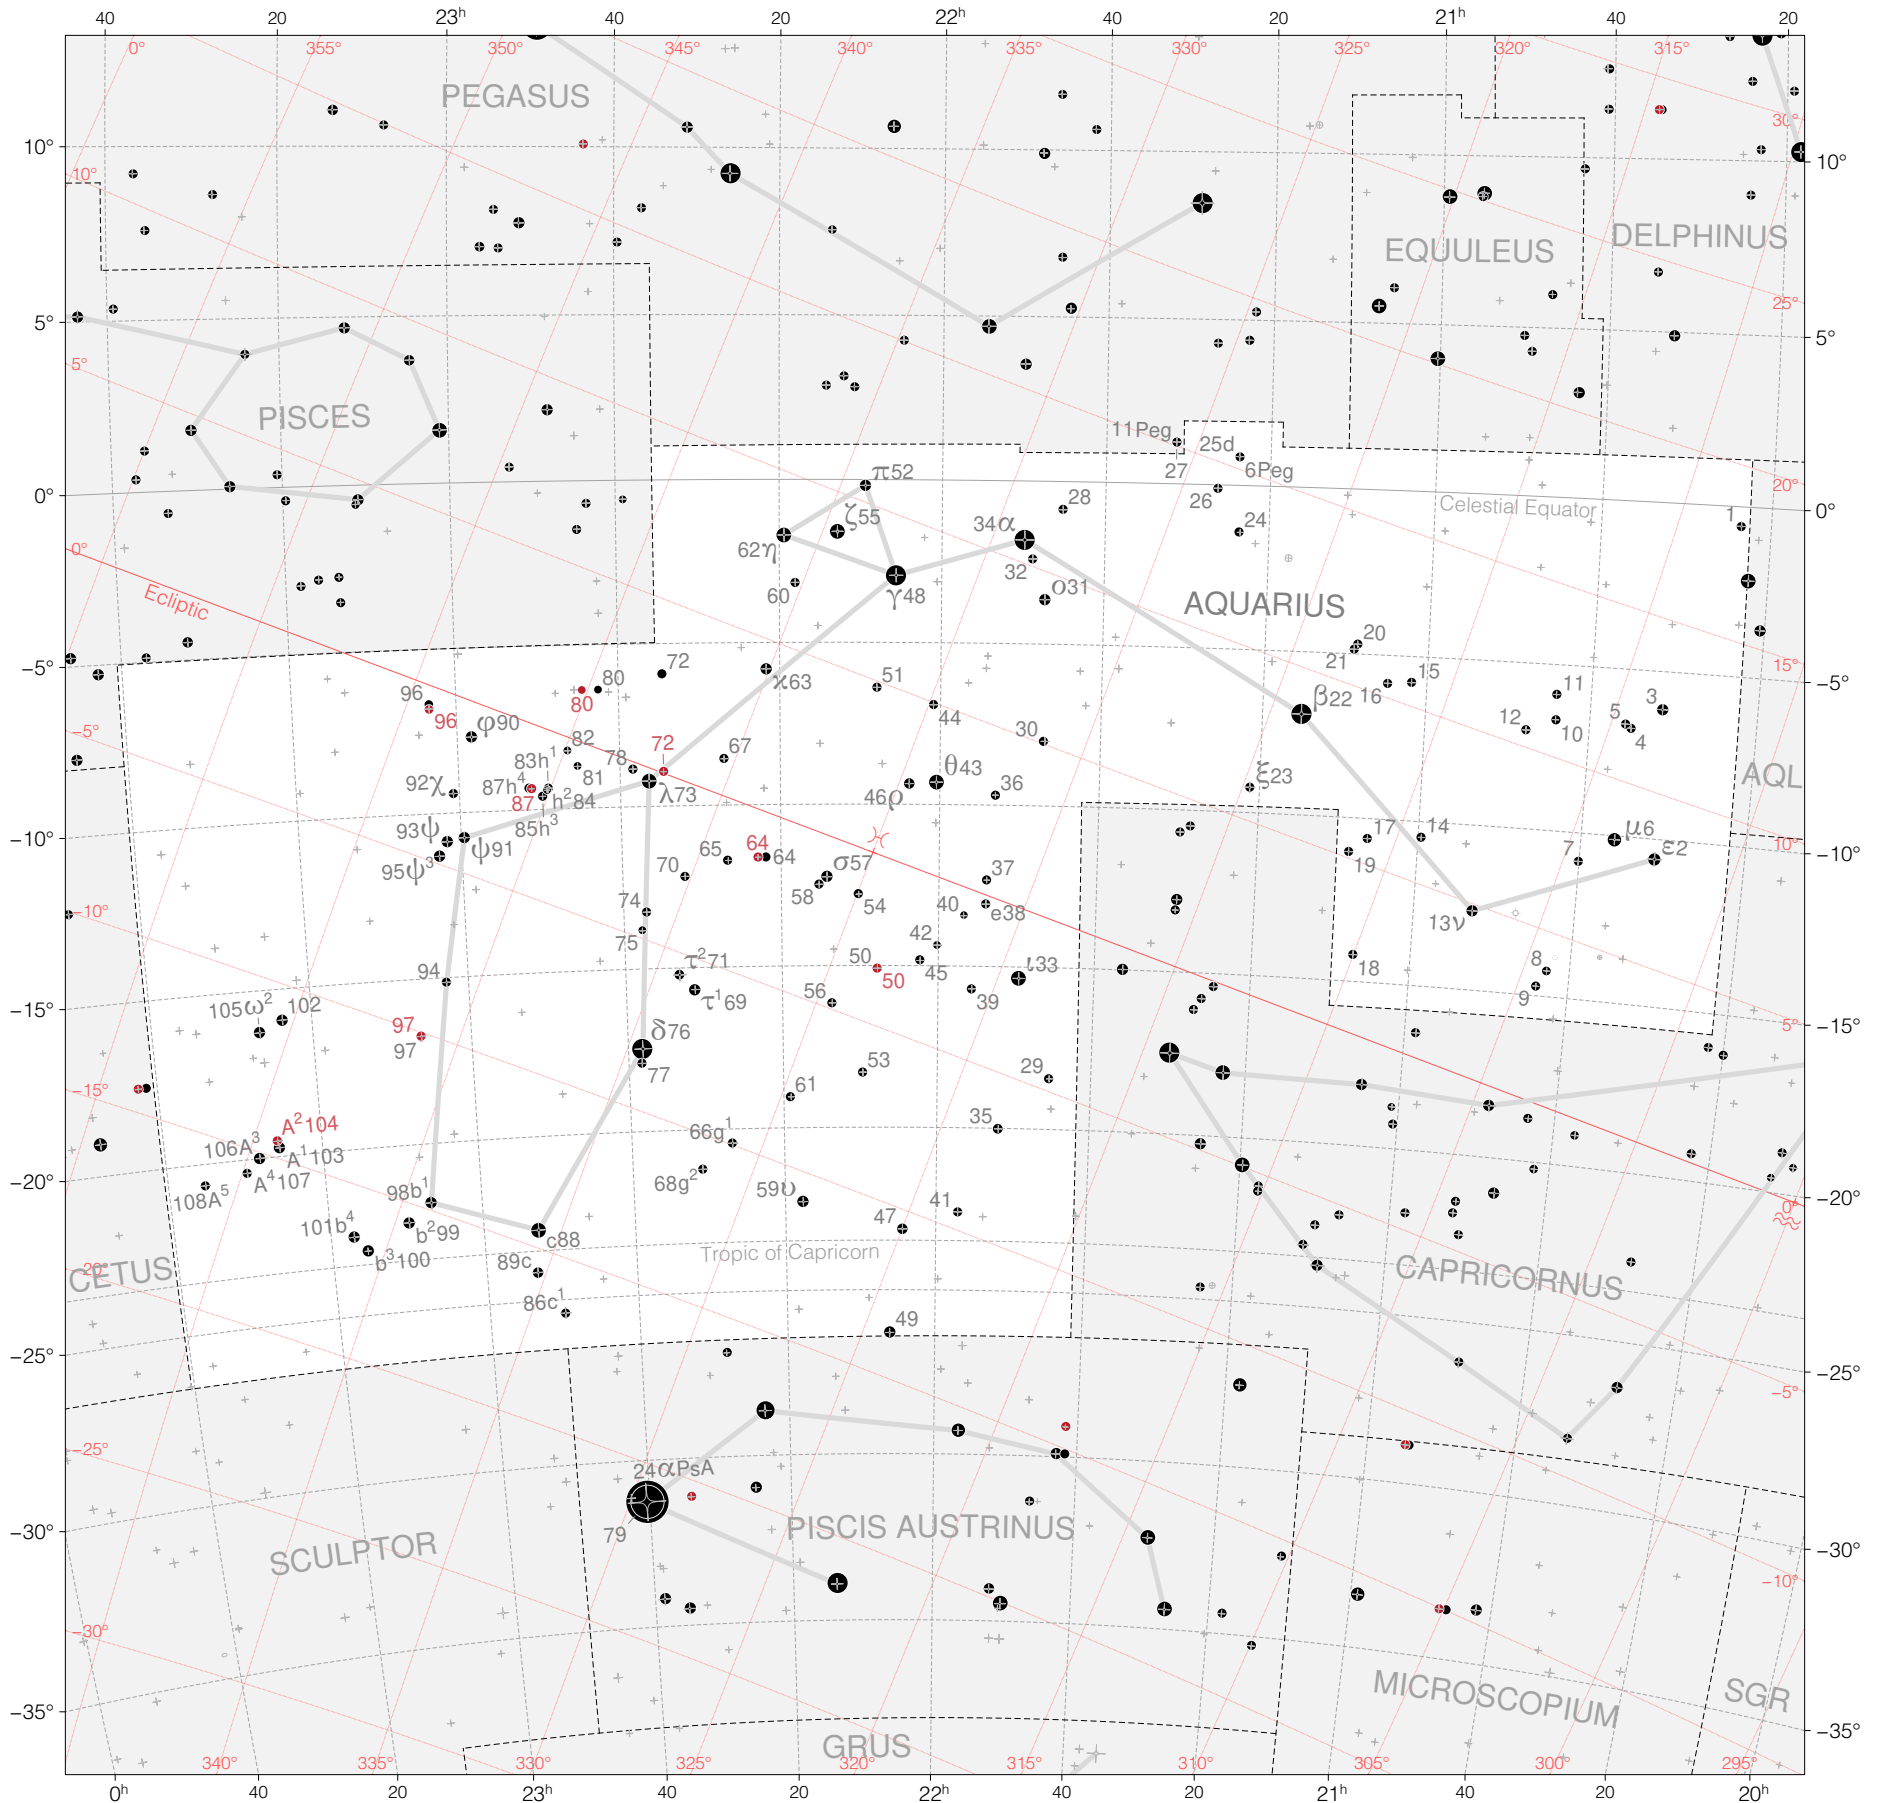

# Flamsteed Stars in Aquarius

Magnitudes: 1 2 3 4 5 6 7

Scale at center: 0° 2° 4°